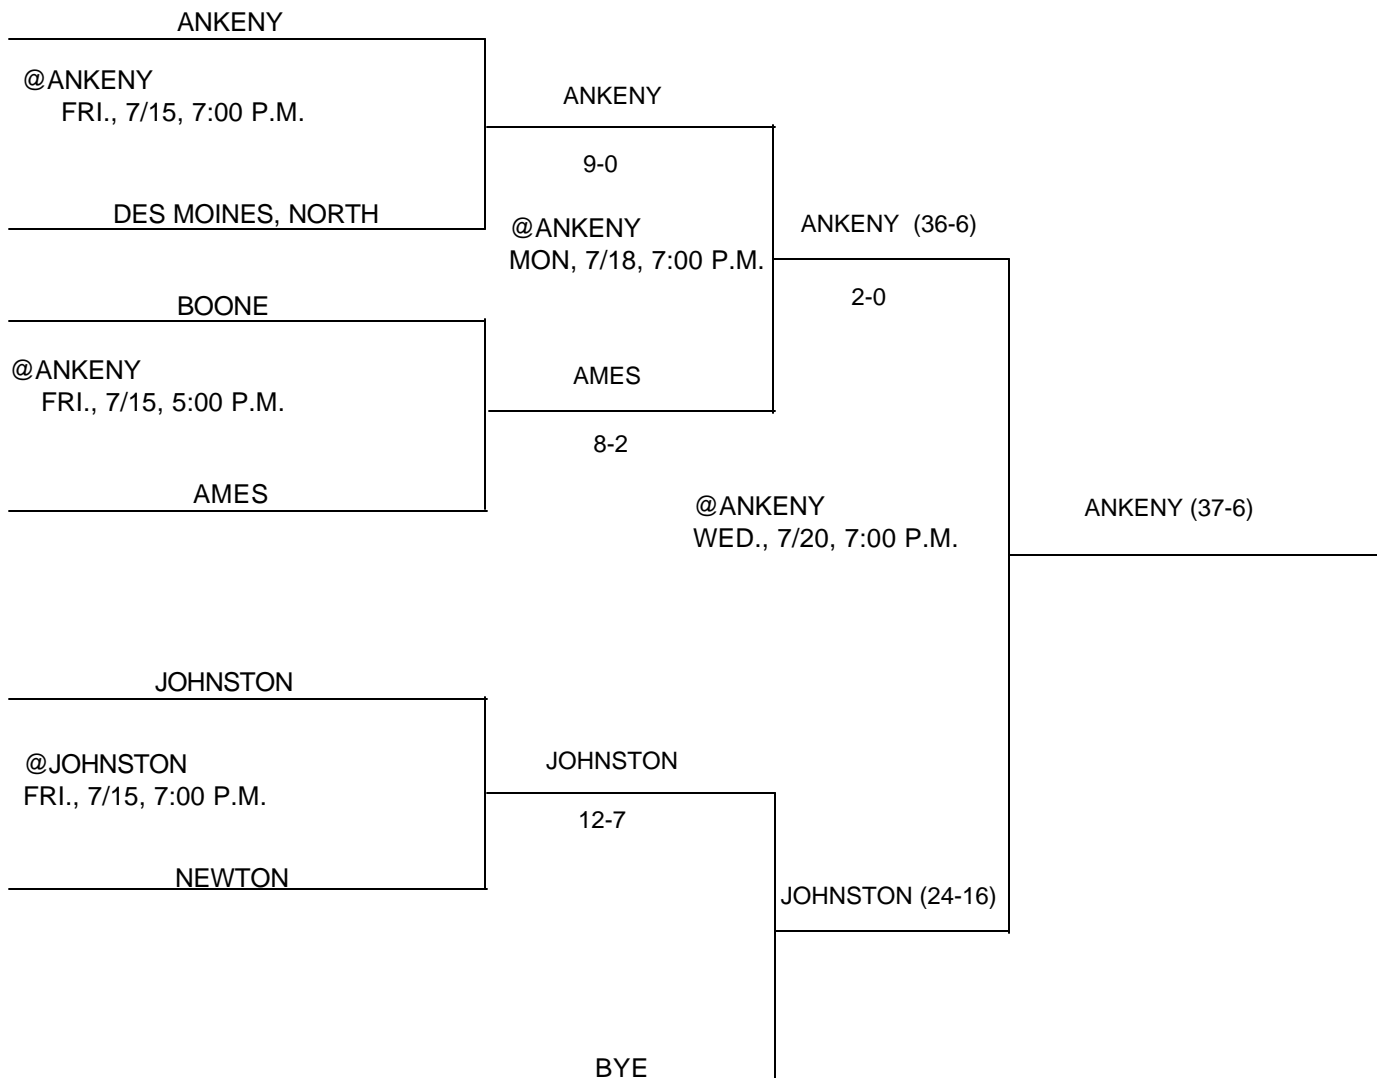

IOWA HIGH SCHOOL ATHLETIC ASSOCIATION
P.O. BOX 10
BOONE, IOWA 50036-0010
Pairings and Schedule of Tournaments/Meets Played
2005 BASEBALL TOURNAMENT

SUBSTATE AT ANKENY; JOHNSTON

CLASS: 4A

SUBSTATE # 8

DATES & MANAGERS: @ANKENY; 7/15, 7/18, 7/20; GARY TELFORD, AD
@JOHNSTON; 7/15; GARY ROSS, AD

Above pairings and time schedule established as directed by the Board of Control