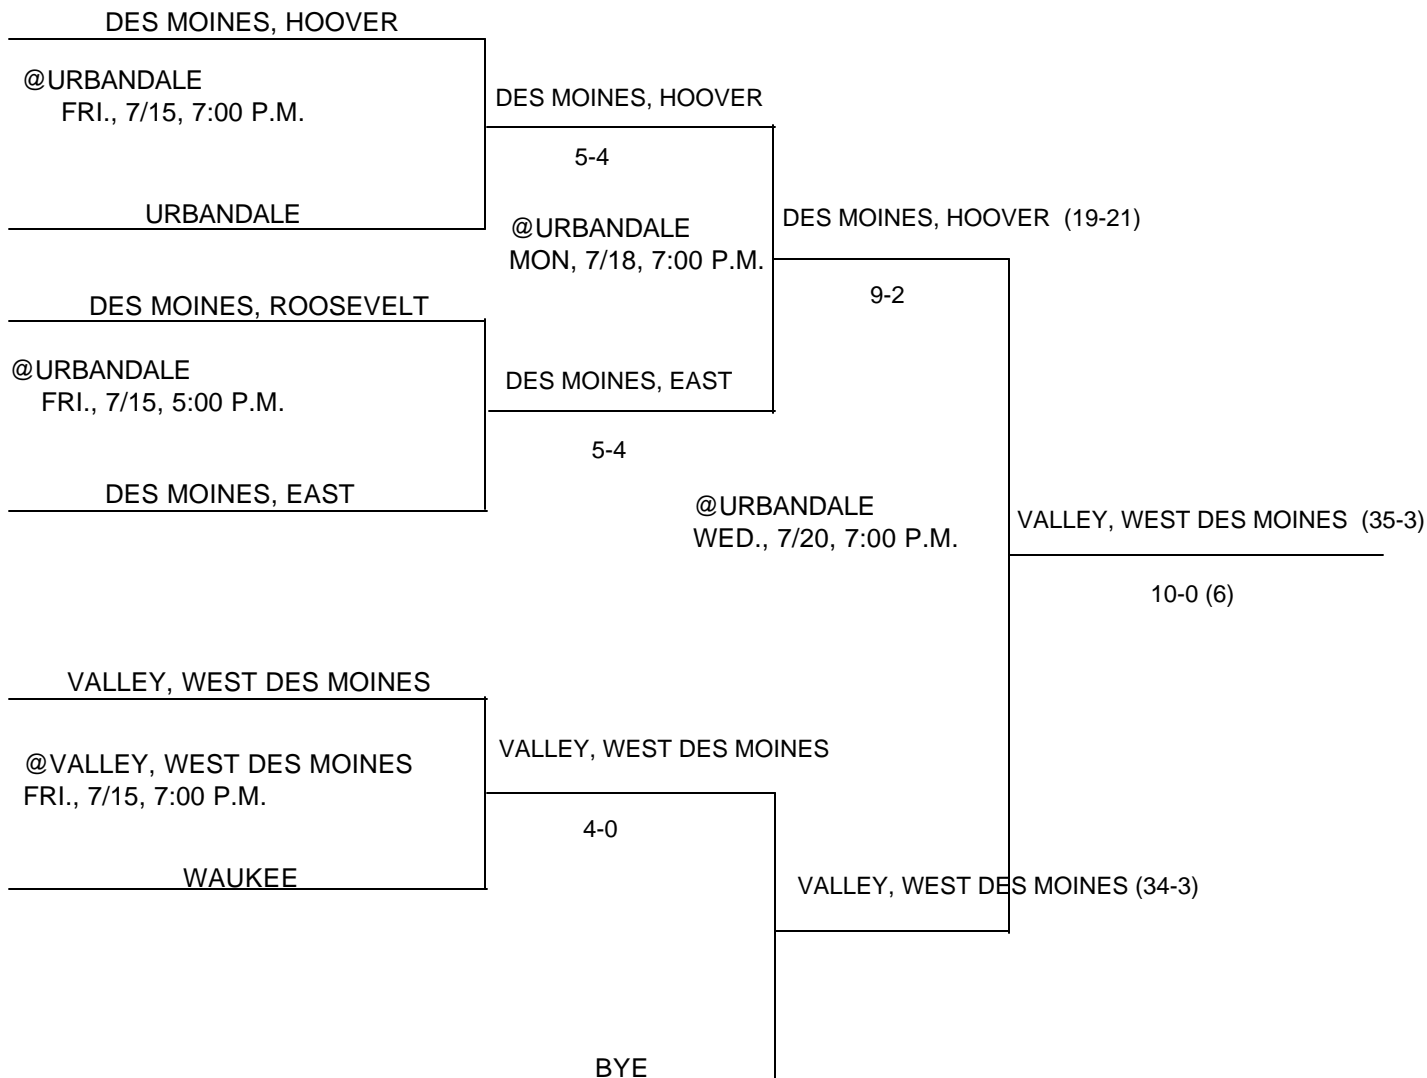

IOWA HIGH SCHOOL ATHLETIC ASSOCIATION
P.O. BOX 10
BOONE, IOWA 50036-0010
Pairings and Schedule of Tournaments/Meets Played
2005 BASEBALL TOURNAMENT

SUBSTATE AT URBANDALE; VALLEY, WEST DES MOINES

CLASS: 4A

SUBSTATE # 7

DATES & MANAGERS: @URBANDALE; 7/15, 7/18, 7/20; WILLIAM WATSON, AD
@VALLEY, WEST DES MOINES; 7/15; STEVE DUNCAN, AD

Above pairings and time schedule established as directed by the Board of Control

CLASS 4A, SUBSTATE 7