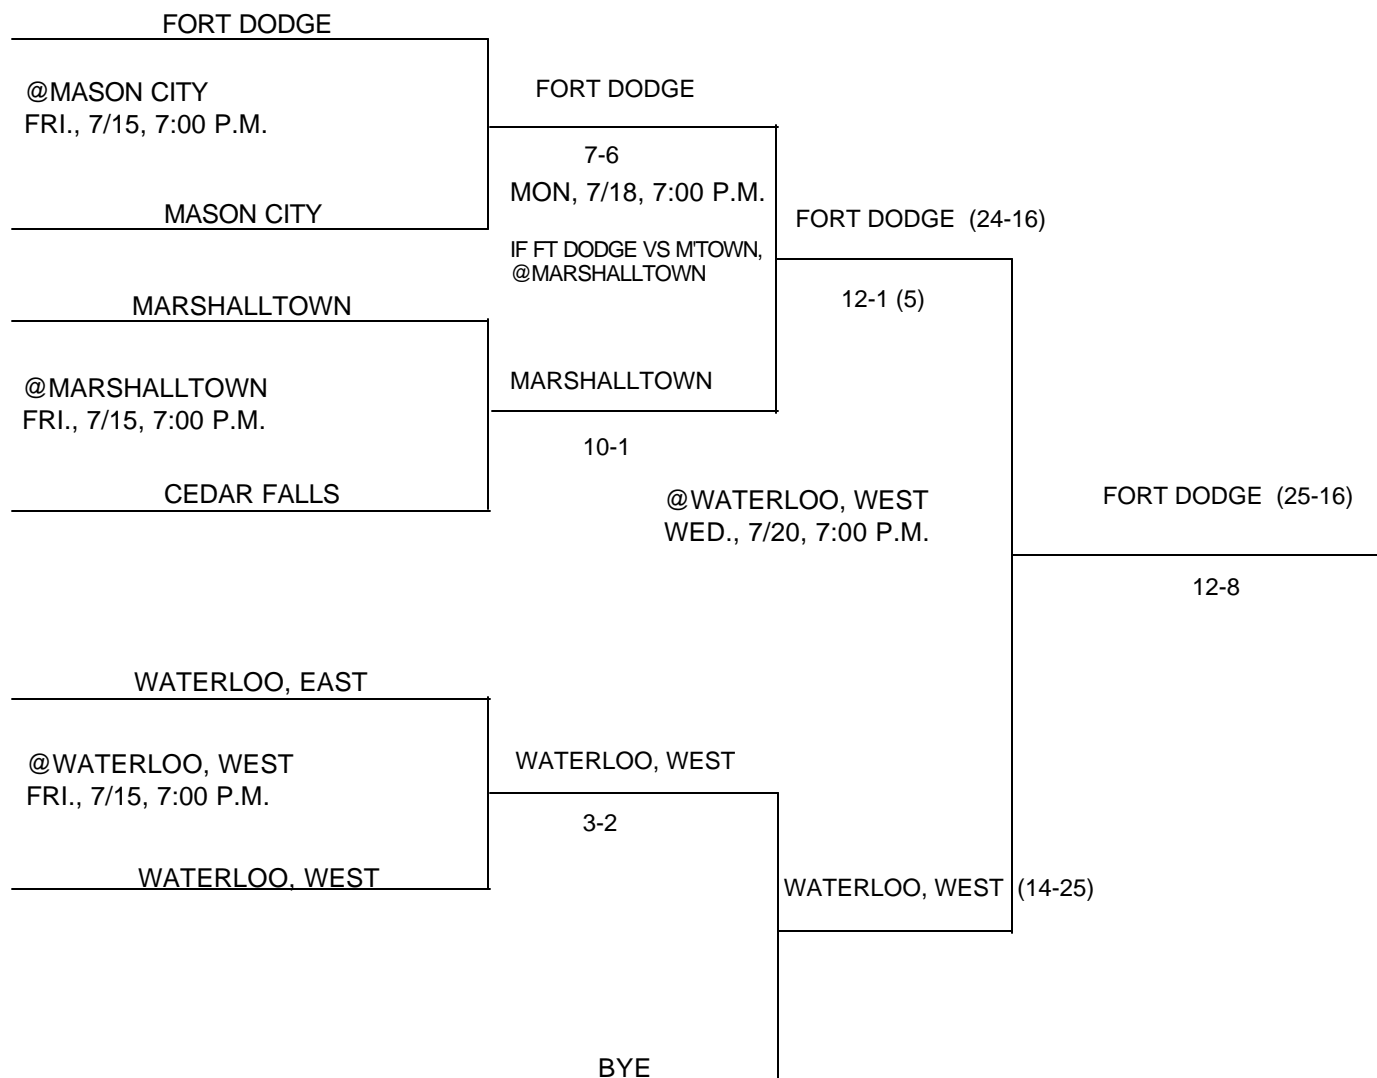

IOWA HIGH SCHOOL ATHLETIC ASSOCIATION

P.O. BOX 10

BOONE, IOWA 50036-0010

Pairings and Schedule of Tournaments/Meets Played

2005 BASEBALL TOURNAMENT

SUBSTATE AT CEDAR FALLS (T); MARSHALLTOWN; MASON CITY; WATERLOO, WEST

CLASS: 4A

SUBSTATE # 2

DATES & MANAGERS: @CEDAR FALLS; 7/18 (T); GARY KOENEN, AD
@MARSHALLTOWN; 7/15, 7/18 (T), 7/20 (T); TIM BELL, AD
@MASON CITY; 7/15, 7/18 (T); 7/20 (T); DAN DELANEY, AD
@WATERLOO, WEST; 7/15, 7/20 (T); JEFF FROST, AD

Above pairings and time schedule established as directed by the Board of Control