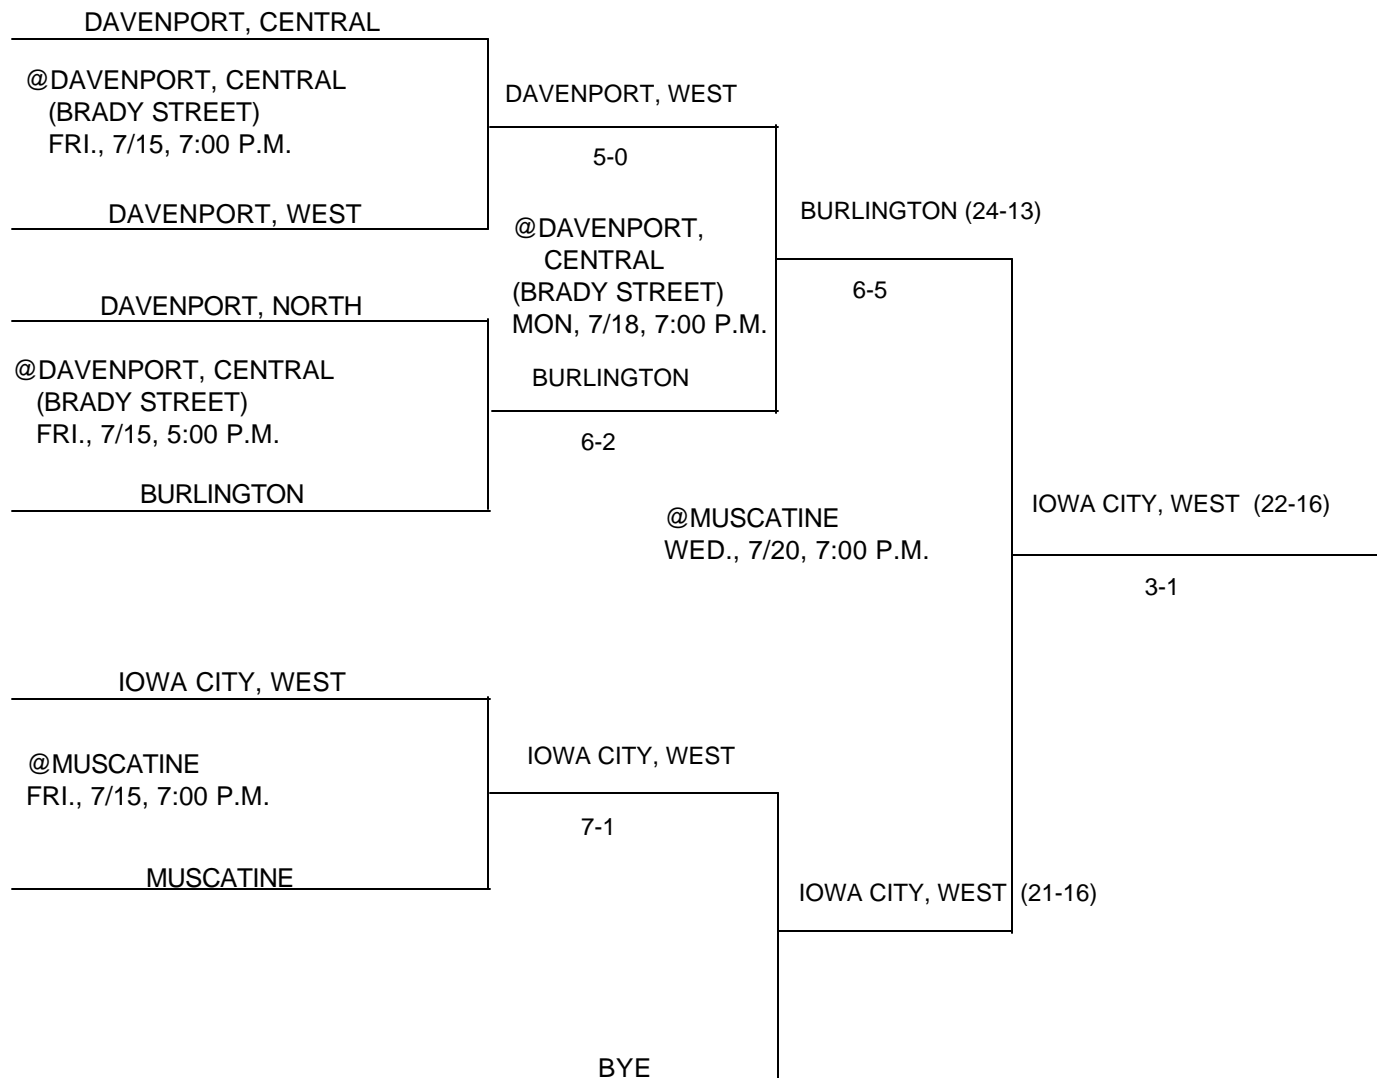

IOWA HIGH SCHOOL ATHLETIC ASSOCIATION
P.O. BOX 10
BOONE, IOWA 50036-0010
Pairings and Schedule of Tournaments/Meets Played
2005 BASEBALL TOURNAMENT

SUBSTATE AT DAVENPORT, CENTRAL (BRADY STREET); MUSCATINE

CLASS: 4A

SUBSTATE # 5

DATES & MANAGERS: @DAVENPORT, CENTRAL (BRADY ST); 7/15, 7/18, 7/20 (T); D'ANNE GROSS, AD
@MUSCATINE; 7/15, 7/20 (T); SCOTT GARVIS, AD

Above pairings and time schedule established as directed by the Board of Control