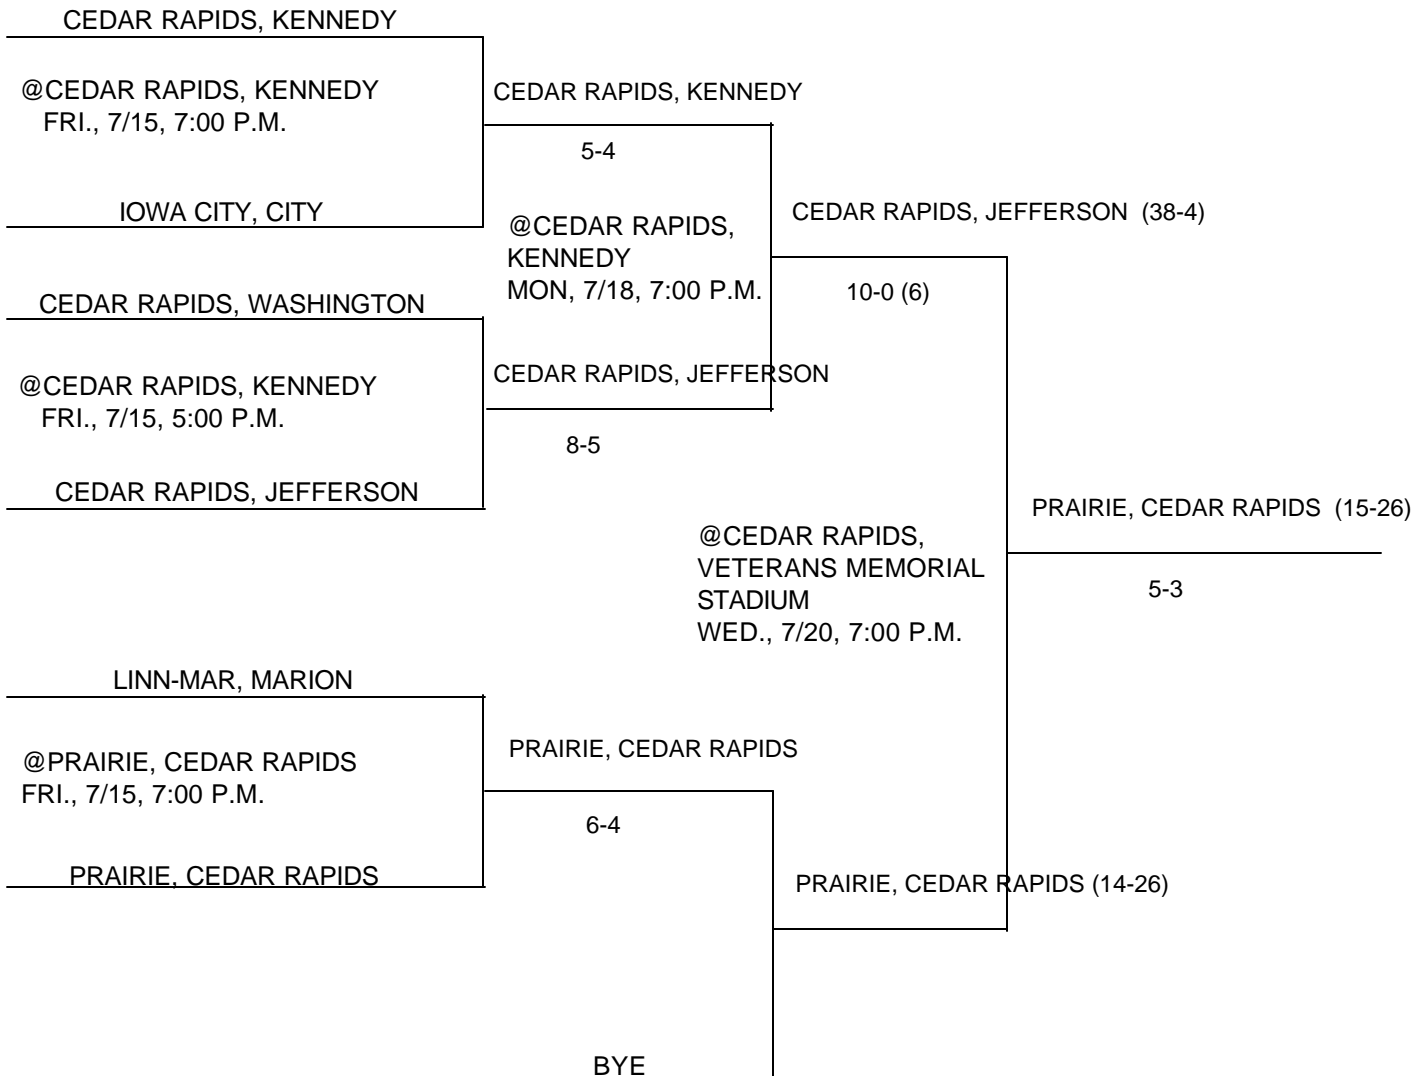

IOWA HIGH SCHOOL ATHLETIC ASSOCIATION
P.O. BOX 10
BOONE, IOWA 50036-0010
Pairings and Schedule of Tournaments/Meets Played
2005 BASEBALL TOURNAMENT

SUBSTATE AT CEDAR RAPIDS, KENNEDY; PRAIRIE, CEDAR RAPIDS VETERANS MEMORIAL STADIUM

CLASS: 4A

SUBSTATE # 3

DATES & MANAGERS: @CEDAR RAPIDS, KENNEDY; 7/15, 7/18; MARK STEWART, AD
@CEDAR RAPIDS, VETERANS MEMORIAL STADIUM; 7/20; SCOTT KIBBY, AD
@PRAIRIE, CEDAR RAPIDS; 7/15; KEVIN BEHREND, AD

Above pairings and time schedule established as directed by the Board of Control

CLASS 4A, SUBSTATE 3