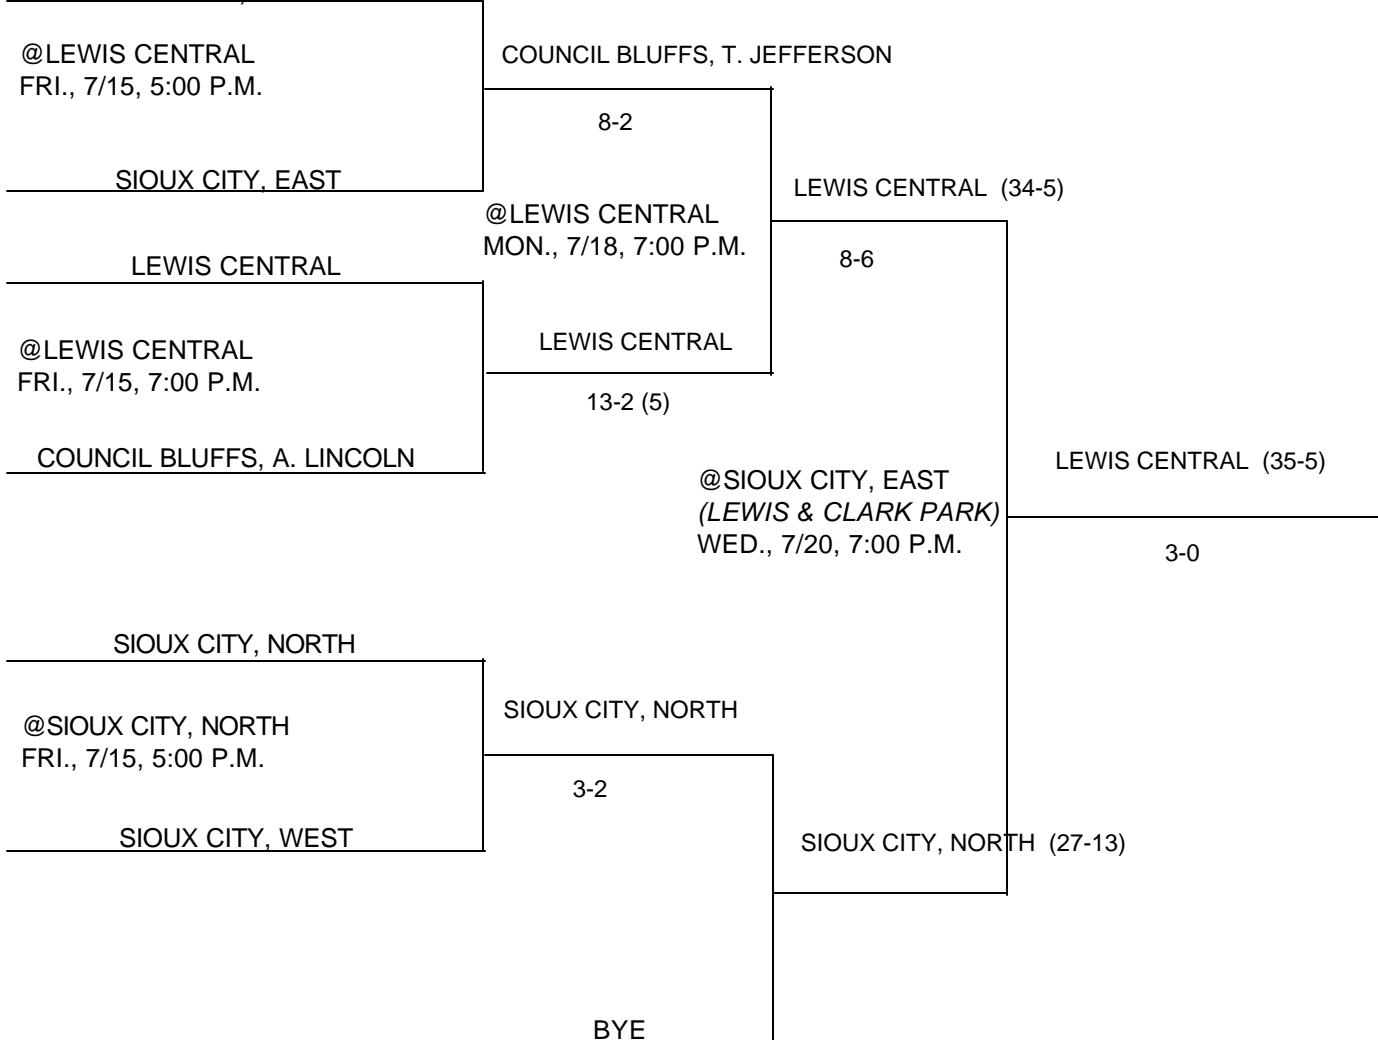

IOWA HIGH SCHOOL ATHLETIC ASSOCIATION

P.O. BOX 10

BOONE, IOWA 50036-0010

Pairings and Schedule of Tournaments/Meets Played

2005 BASEBALL TOURNAMENT

SUBSTATE AT LEWIS CENTRAL; SIOUX CITY, EAST (LEWIS & CLARK PARK); SIOUX CITY, NORTH

CLASS: 4A

SUBSTATE # 1

DATES & MANAGERS: @LEWIS CENTRAL; 7/15, 7/18; STEVE PADILLA, AD
@SIOUX CITY, EAST (LEWIS & CLARK PARK); 7/20; RICH VANDERLOO, AD
@SIOUX CITY, NORTH; 7/15; TOM BRAZZELL, AD

COUNCIL BLUFFS, T. JEFFERSON

Above pairings and time schedule established as directed by the Board of Control