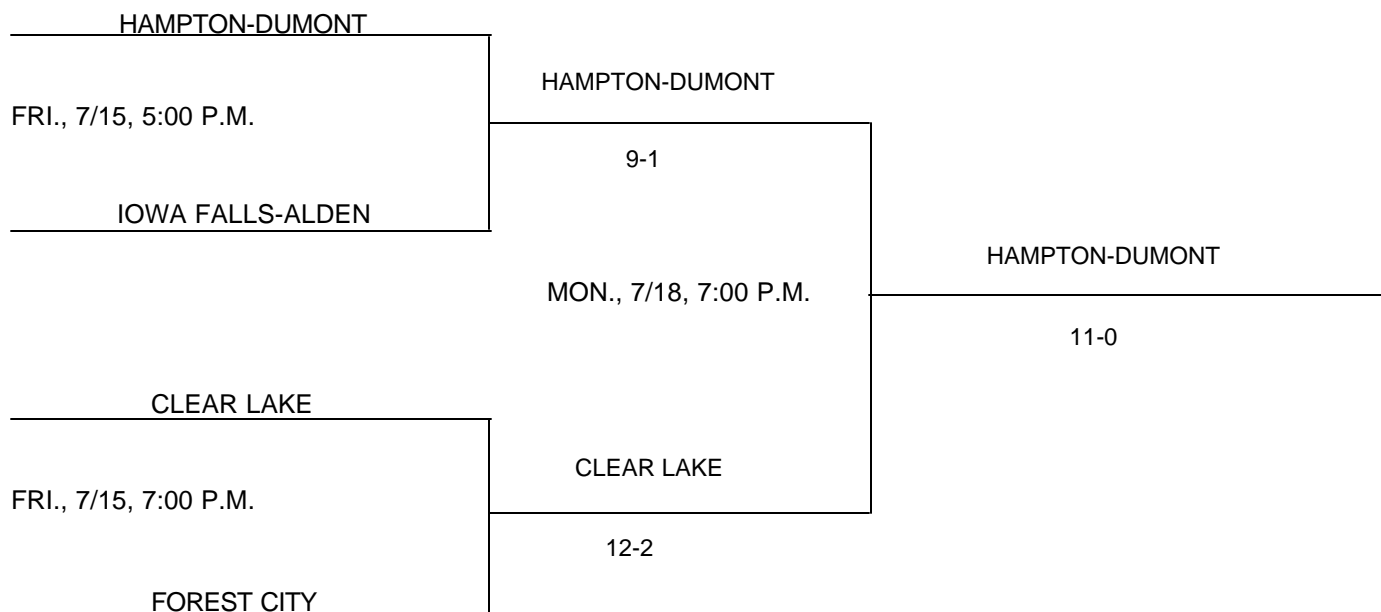

IOWA HIGH SCHOOL ATHLETIC ASSOCIATION
P.O. BOX 10
BOONE, IOWA 50036-0010
Pairings and Schedule of Tournaments/Meets Played
2005 BASEBALL TOURNAMENT

DISTRICT AT   CLEAR LAKE

CLASS: 3A
DISTRICT # 4
SUBSTATE # 2
DATES & MANAGER: @CLEAR LAKE; 7/15, 7/18; JAY MATHIS, AD

@CLEAR LAKE

Above pairings and time schedule established as directed by the Board of Control