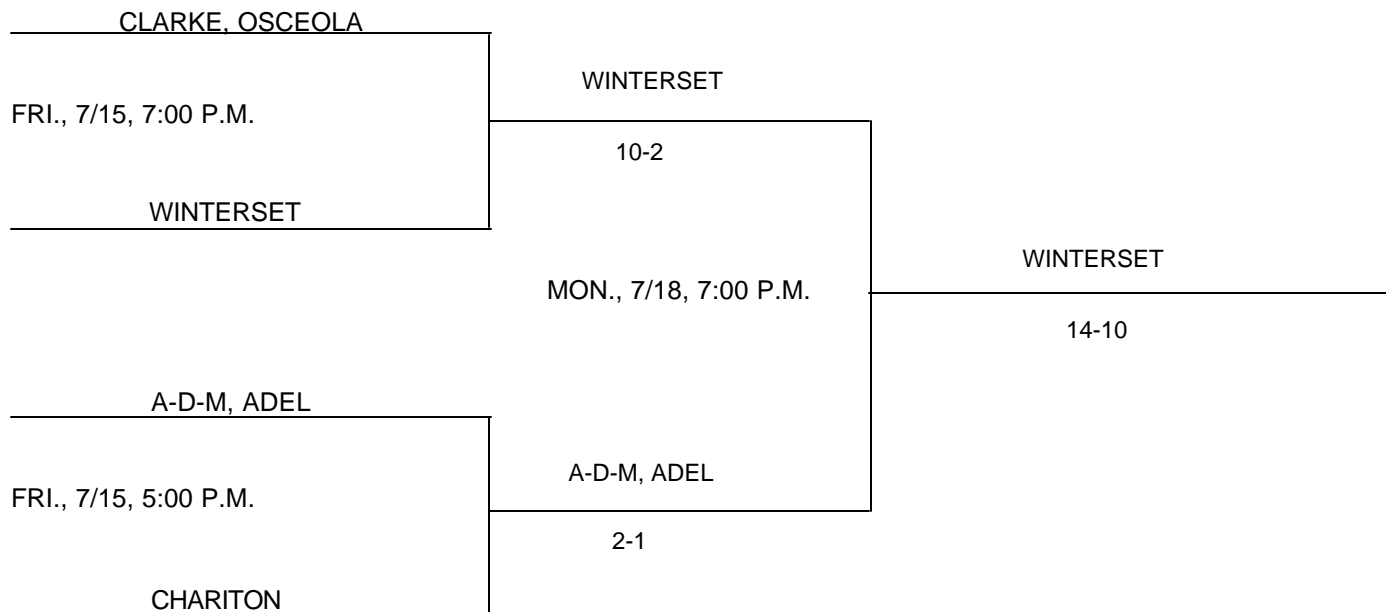

DISTRICT AT WINTERSET

CLASS: 3A
DISTRICT # 14
SUBSTATE # 7
DATES & MANAGER: @WINTERSET; 7/15, 7/18; GARY CHRISTENSEN, AD

@WINTERSET

Above pairings and time schedule established as directed by the Board of Control