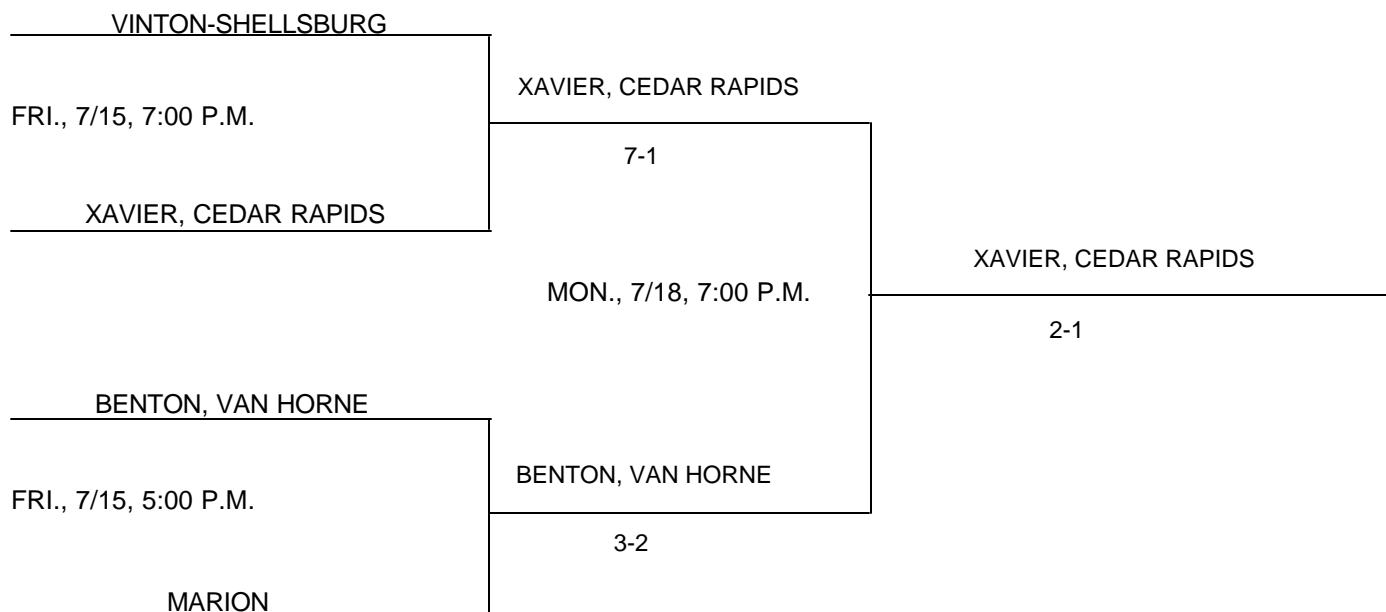

IOWA HIGH SCHOOL ATHLETIC ASSOCIATION
P.O. BOX 10
BOONE, IOWA 50036-0010
Pairings and Schedule of Tournaments/Meets Played
2005 BASEBALL TOURNAMENT

DISTRICT AT VINTON-SHELLSBURG

CLASS: 3A
DISTRICT # 7
SUBSTATE # 4
DATES & MANAGER: @VINTON-SHELLSBURG; 7/15, 7/18; TONYA MOE, AD

@VINTON-SHELLSBURG

Above pairings and time schedule established as directed by the Board of Control