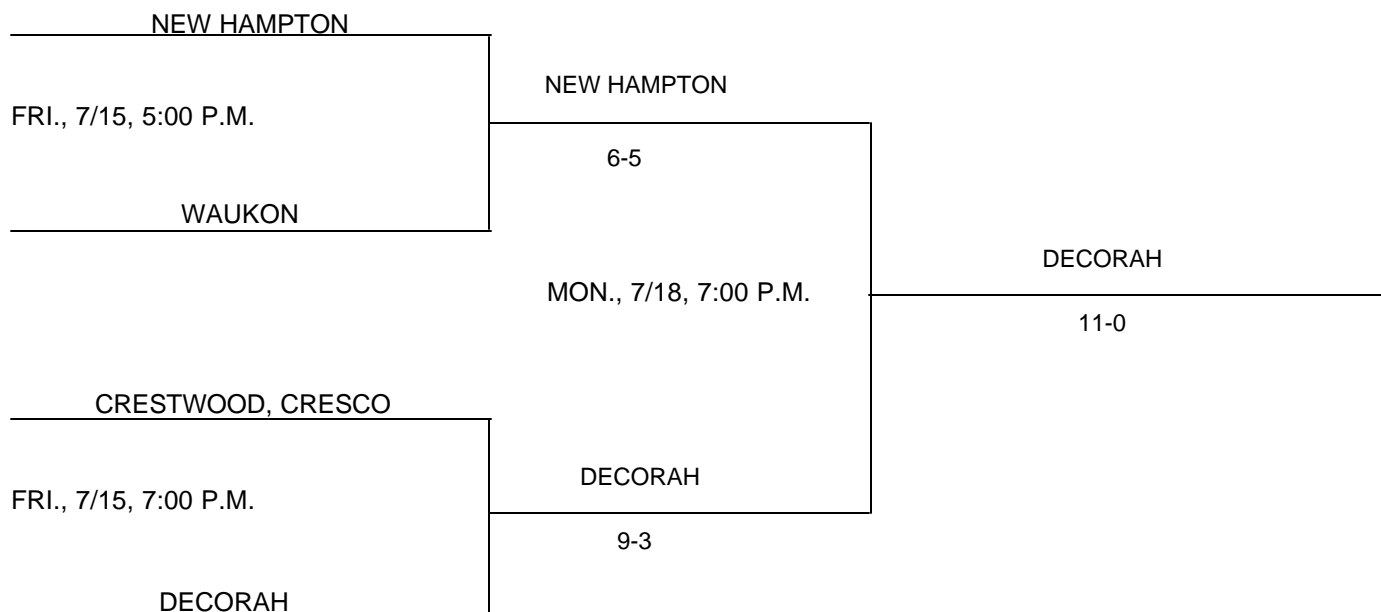

DISTRICT AT CRESTWOOD, CRESCO

CLASS: 3A
DISTRICT # 6
SUBSTATE # 3
DATES & MANAGER: @CRESTWOOD, CRESCO; 7/15, 7/18; DENNIS LARSON, AD

@CRESTWOOD, CRESCO

Above pairings and time schedule established as directed by the Board of Control