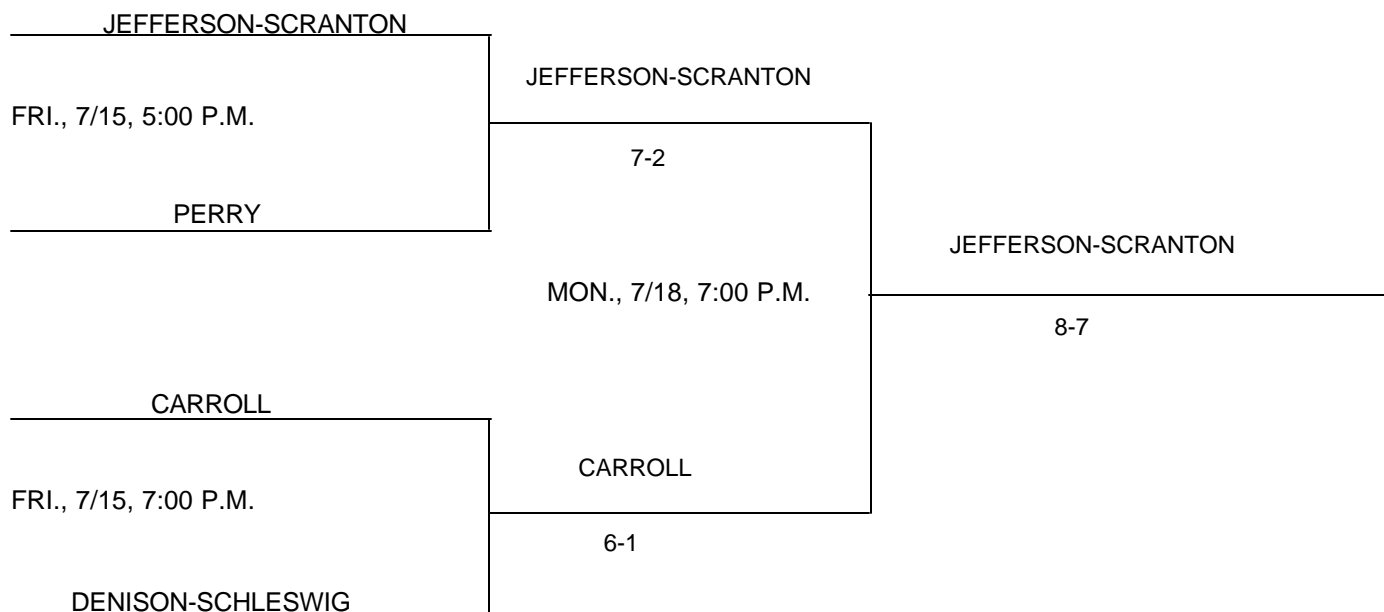

IOWA HIGH SCHOOL ATHLETIC ASSOCIATION
P.O. BOX 10
BOONE, IOWA 50036-0010
Pairings and Schedule of Tournaments/Meets Played
2005 BASEBALL TOURNAMENT

DISTRICT AT   CARROLL

CLASS: 3A
DISTRICT # 15
SUBSTATE # 8
DATES & MANAGER: @CARROLL; 7/15, 7/18; KEITH STRIBE, AD

@CARROLL

Above pairings and time schedule established as directed by the Board of Control