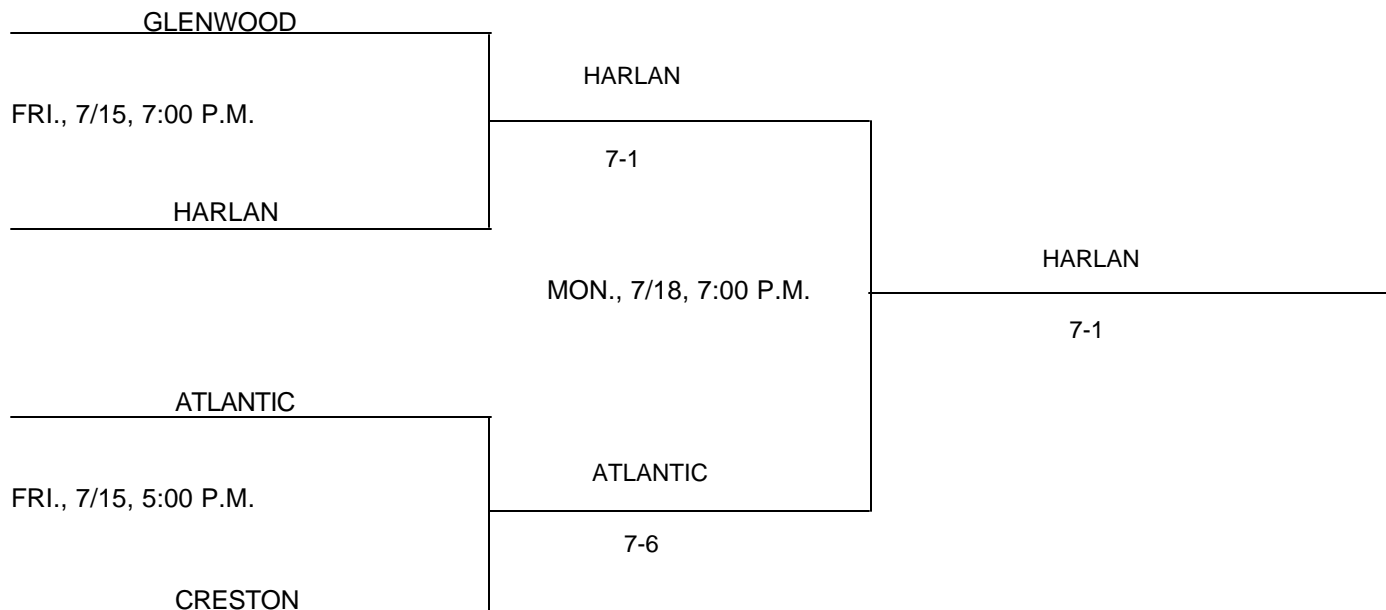

IOWA HIGH SCHOOL ATHLETIC ASSOCIATION
P.O. BOX 10
BOONE, IOWA 50036-0010
Pairings and Schedule of Tournaments/Meets Played
2005 BASEBALL TOURNAMENT

DISTRICT AT   HARLAN

CLASS: 3A
DISTRICT # 16
SUBSTATE # 8
DATES & MANAGER: @HARLAN; 7/15, 7/18; MITCH OSBORN, AD

@HARLAN

Above pairings and time schedule established as directed by the Board of Control