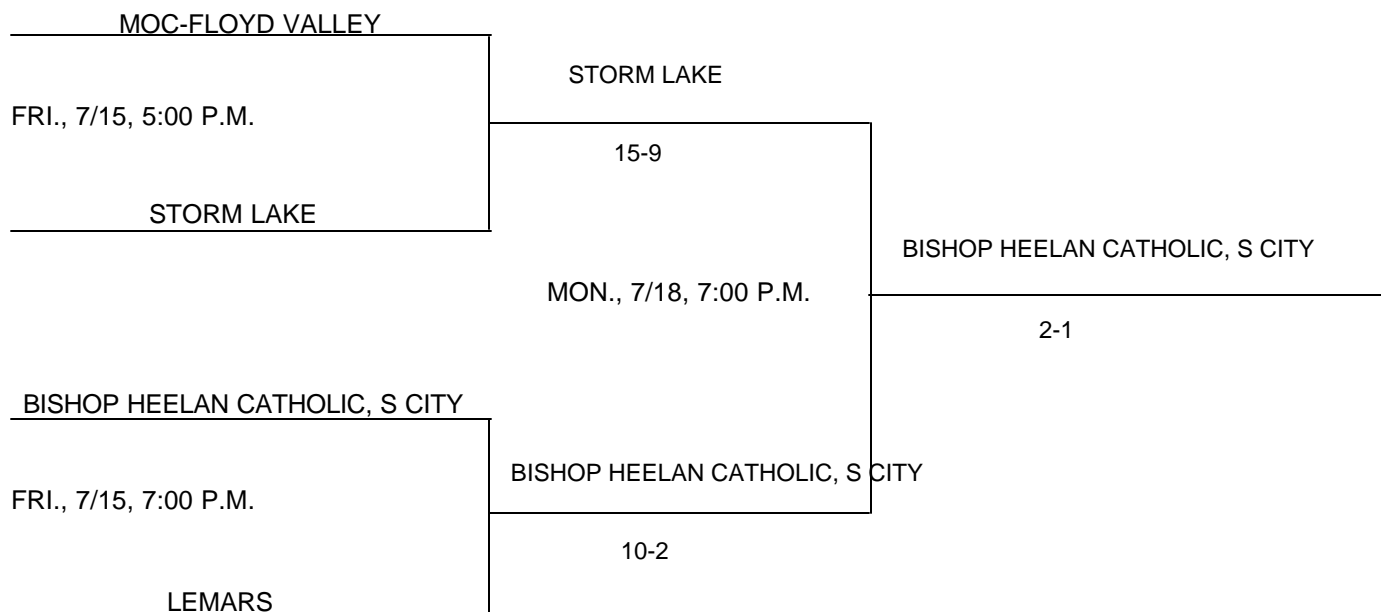

CLASS: 3A
DISTRICT # 1
SUBSTATE # 1
DATES & MANAGER: @BISHOP HEELAN CATHOLIC, SIOUX CITY; 7/15, 7/18; BOB GEARY, AD

@BISHOP HEELAN CATHOLIC, SIOUX CITY
(LEWIS & CLARK PARK)

Above pairings and time schedule established as directed by the Board of Control