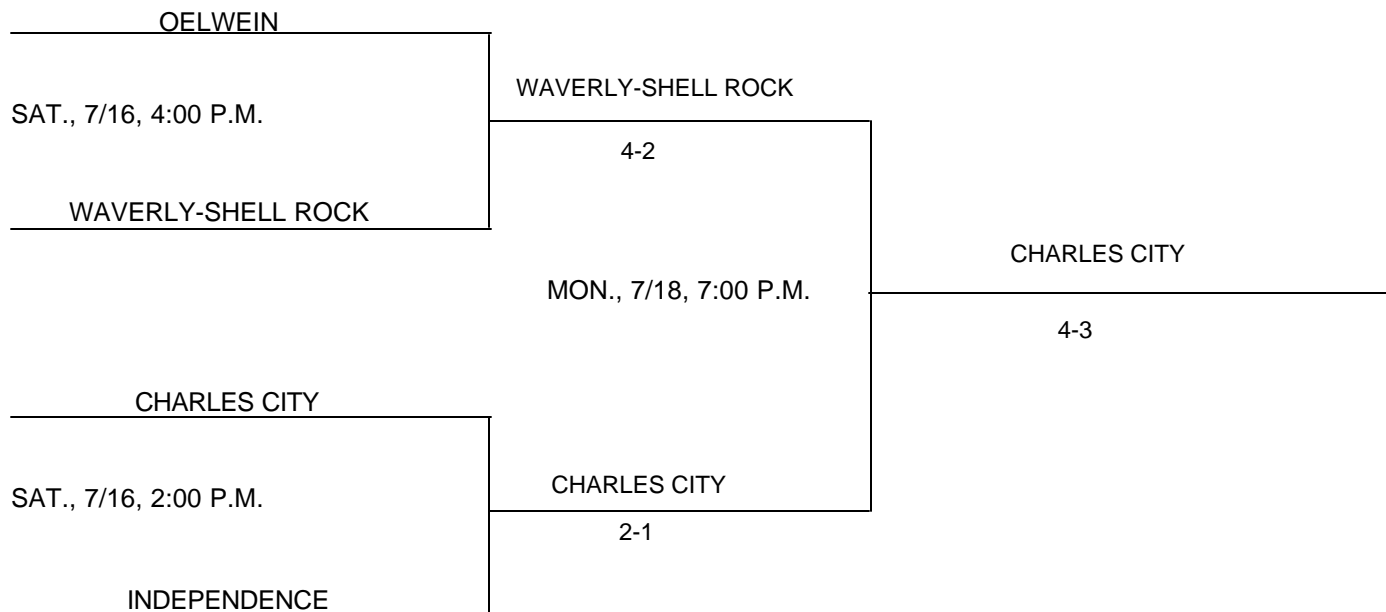

IOWA HIGH SCHOOL ATHLETIC ASSOCIATION
P.O. BOX 10
BOONE, IOWA 50036-0010
Pairings and Schedule of Tournaments/Meets Played
2005 BASEBALL TOURNAMENT

DISTRICT AT   OELWEIN

CLASS: 3A
DISTRICT # 5
SUBSTATE # 3
DATES & MANAGER: @OELWEIN; 7/15, 7/18; TERRY SCHERBRING, AD

@OELWEIN

Above pairings and time schedule established as directed by the Board of Control