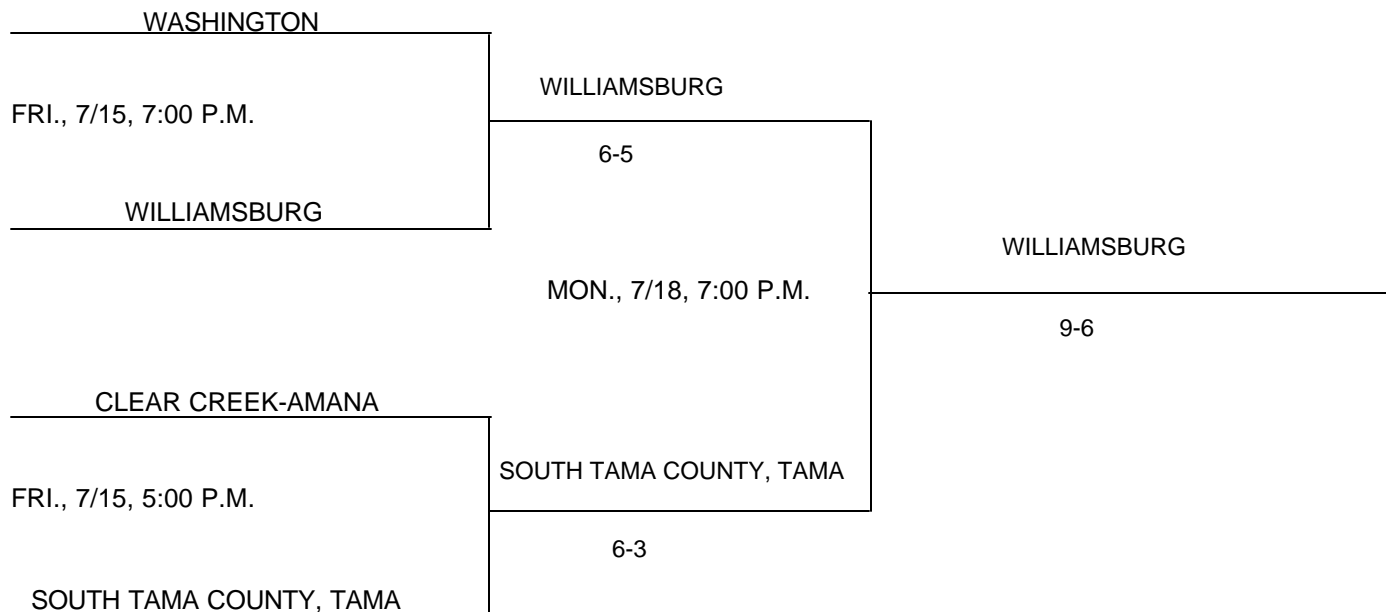

IOWA HIGH SCHOOL ATHLETIC ASSOCIATION
P.O. BOX 10
BOONE, IOWA 50036-0010
Pairings and Schedule of Tournaments/Meets Played
2005 BASEBALL TOURNAMENT

DISTRICT AT WILLIAMSBURG

CLASS: 3A
DISTRICT # 8
SUBSTATE # 4
DATES & MANAGER: @WILLIAMSBURG; 7/15, 7/18; WILLIAM NEAL, AD

@WILLIAMSBURG

Above pairings and time schedule established as directed by the Board of Control