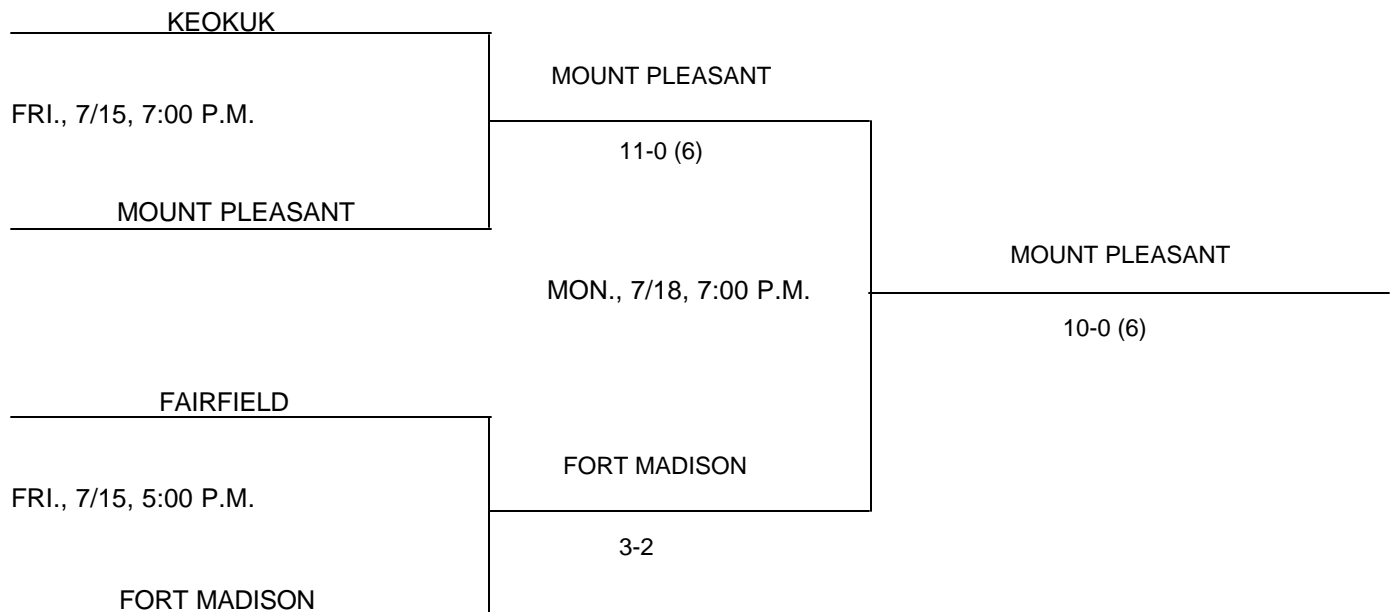

IOWA HIGH SCHOOL ATHLETIC ASSOCIATION
P.O. BOX 10
BOONE, IOWA 50036-0010
Pairings and Schedule of Tournaments/Meets Played
2005 BASEBALL TOURNAMENT

DISTRICT AT MOUNT PLEASANT

CLASS: 3A
DISTRICT # 11
SUBSTATE # 6
DATES & MANAGER: @MOUNT PLEASANT; 7/15, 7/18; BOB JENSEN, AD

@MOUNT PLEASANT

Above pairings and time schedule established as directed by the Board of Control