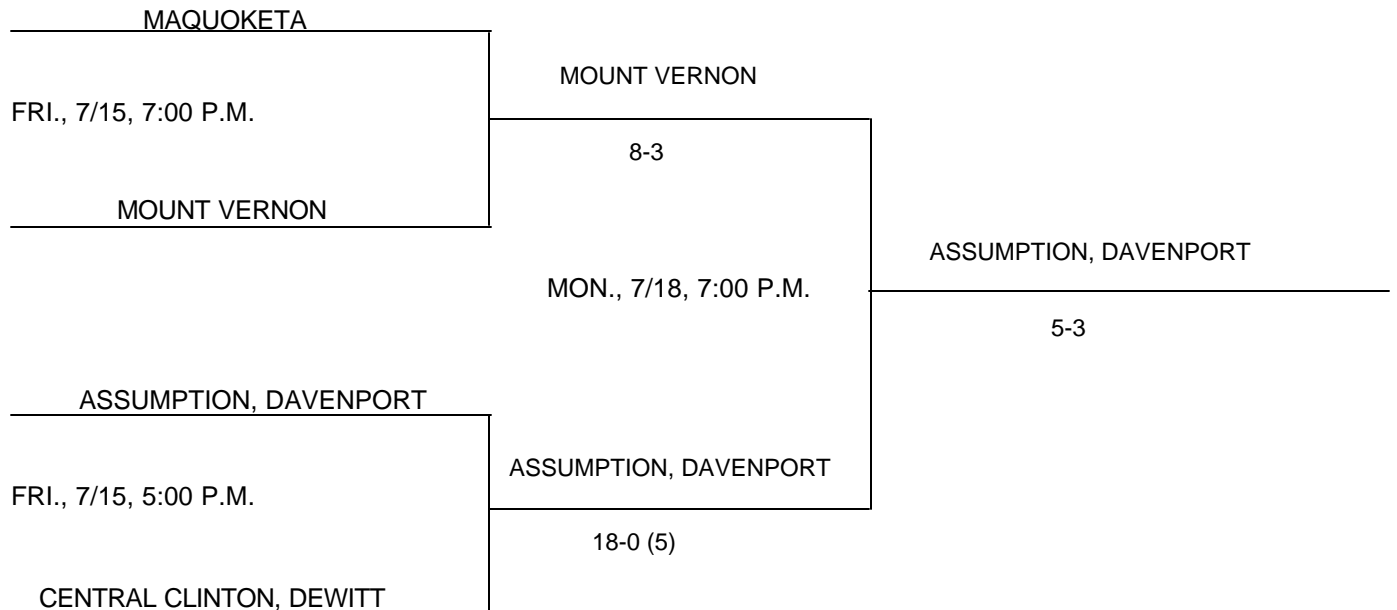

IOWA HIGH SCHOOL ATHLETIC ASSOCIATION
P.O. BOX 10
BOONE, IOWA 50036-0010
Pairings and Schedule of Tournaments/Meets Played
2005 BASEBALL TOURNAMENT

DISTRICT AT MAQUOKETA

CLASS: 3A
DISTRICT # 10
SUBSTATE # 5
DATES & MANAGER: @MAQUOKETA; 7/15, 7/18; CURT NELSON, AD

@MAQUOKETA

Above pairings and time schedule established as directed by the Board of Control