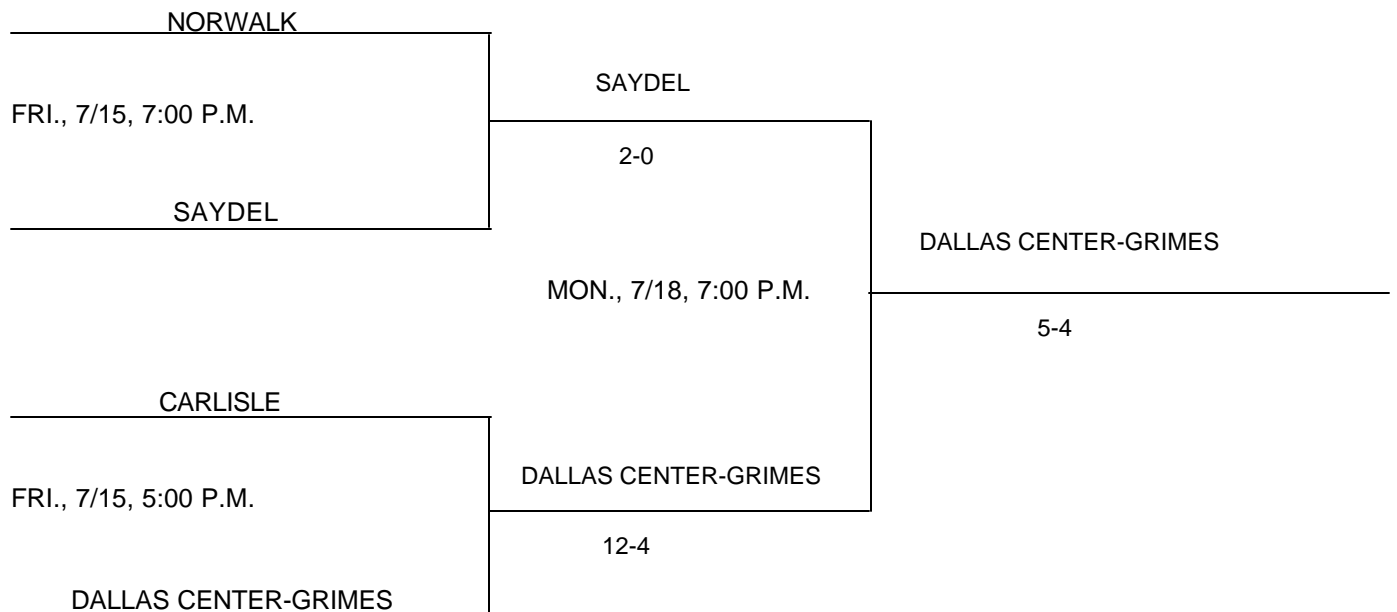

IOWA HIGH SCHOOL ATHLETIC ASSOCIATION
P.O. BOX 10
BOONE, IOWA 50036-0010
Pairings and Schedule of Tournaments/Meets Played
2005 BASEBALL TOURNAMENT

DISTRICT AT   SAYDEL

CLASS: 3A
DISTRICT # 13
SUBSTATE # 7
DATES & MANAGER: @SAYDEL; 7/15, 7/18; JIM GEBHART, AD

@SAYDEL

Above pairings and time schedule established as directed by the Board of Control