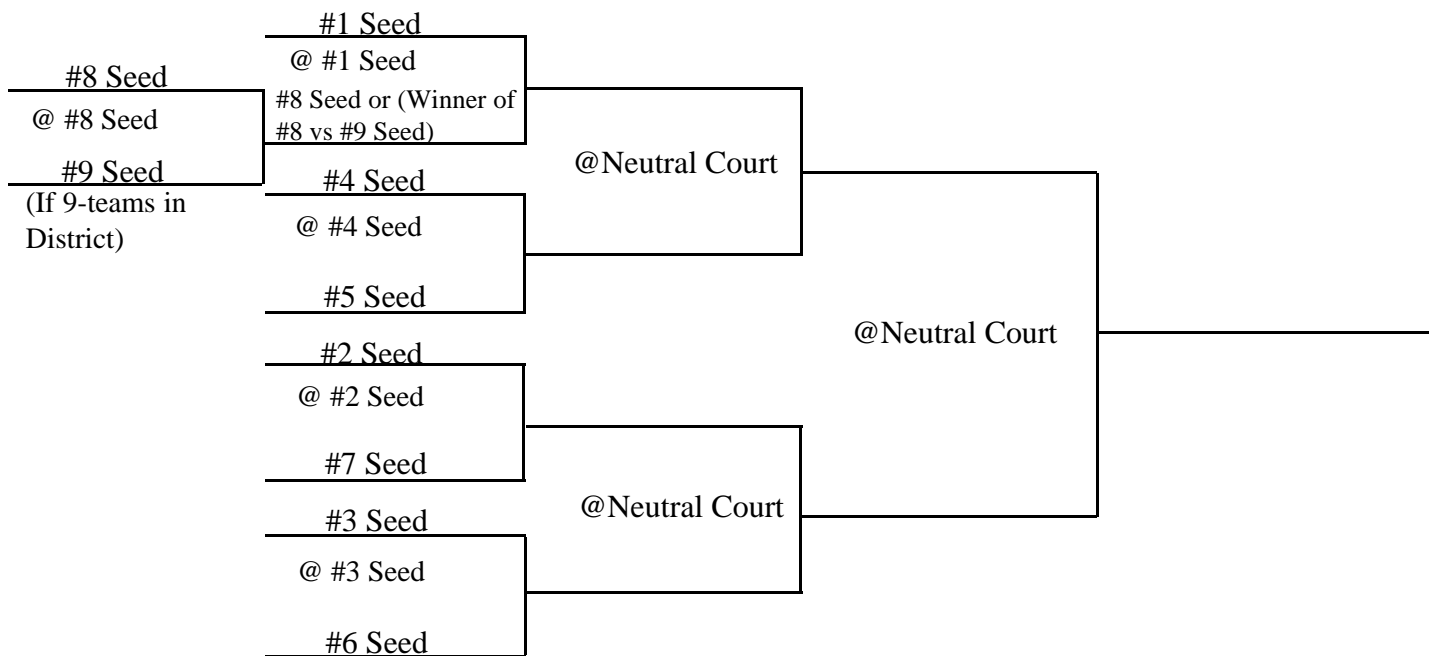

2002 CLASS 2-A DISTRICT BASKETBALL

DATES:

1st Round	Monday, February 18, 2002
2nd Round	Wednesday, February 20, 2002
	Thursday, February 21, 2002
District Final	Tuesday, February 26, 2002
Sub-State	Friday, March 1, 2002
	Saturday, March 2, 2002

- 16 districts with 8 teams per district
  (two districts have 9 teams due to Danville & Maharishi, Fairfield playing up one class)
- 16 district champions play in 8 sub-states
- Districts will be seeded (#1-#8) with one district (#1-#9)
- Seeding based on first 15 regular season games OR games played through Saturday, January 26, 2002
- Seeds will be determined on win-loss record
  Team with highest percentage of wins will receive highest seed
  In case of ties, a tie-breaker has been established
- Pairings
  - #1 seed vs. #8 seed (9-team district) #8 seed vs. #9 seed (Winner plays #1)
  - #2 seed vs. #7 seed
  - #3 seed vs. #6 seed
  - #4 seed vs. #5 seed

- Sites
  - First round --- #1, #2, #3, #4 will have opportunity to host first-round games
    (Must accommodate 600 seats/12 rows of bleachers) (9-team district #8 will host #9)
  - Second round --- Neutral court
  - District final --- Neutral court
  - Sub-State --- Neutral Court