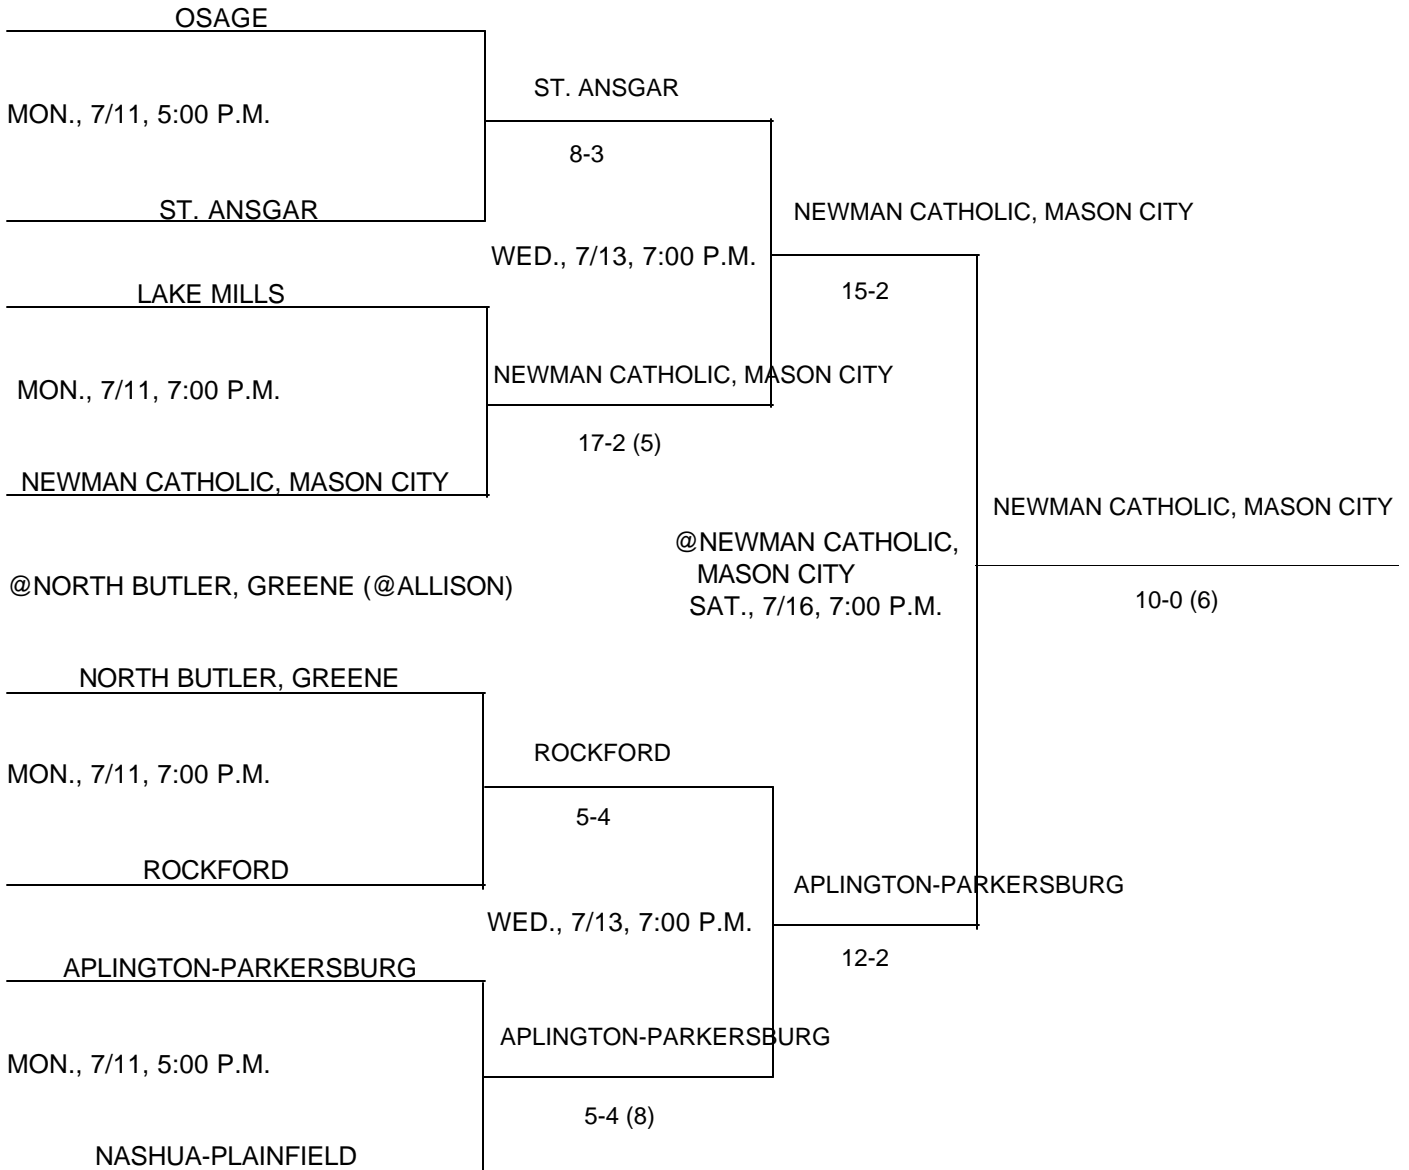

IOWA HIGH SCHOOL ATHLETIC ASSOCIATION
P.O. BOX 10
BOONE, IOWA 50036-0010
Pairings and Schedule of Tournaments/Meets Played
2005 BASEBALL TOURNAMENT

DISTRICT AT NEWMAN CATHOLIC, MASON CITY; NORTH BUTLER, GREENE (@ALLISON)

CLASS: 2A

DISTRICT: # 4

SUBSTATE # 2

DATES & MANAGERS: @NEWMAN CATHOLIC, MASON CITY; 7/11, 7/13, 16; TOM DUNN, AD
@NORTH BUTLER, GREENE (@ALLISON); 7/11, 7/13; JIM FINK, AD

@NEWMAN CATHOLIC, MASON CITY

Above pairings and time schedule established as directed by the Board of Control