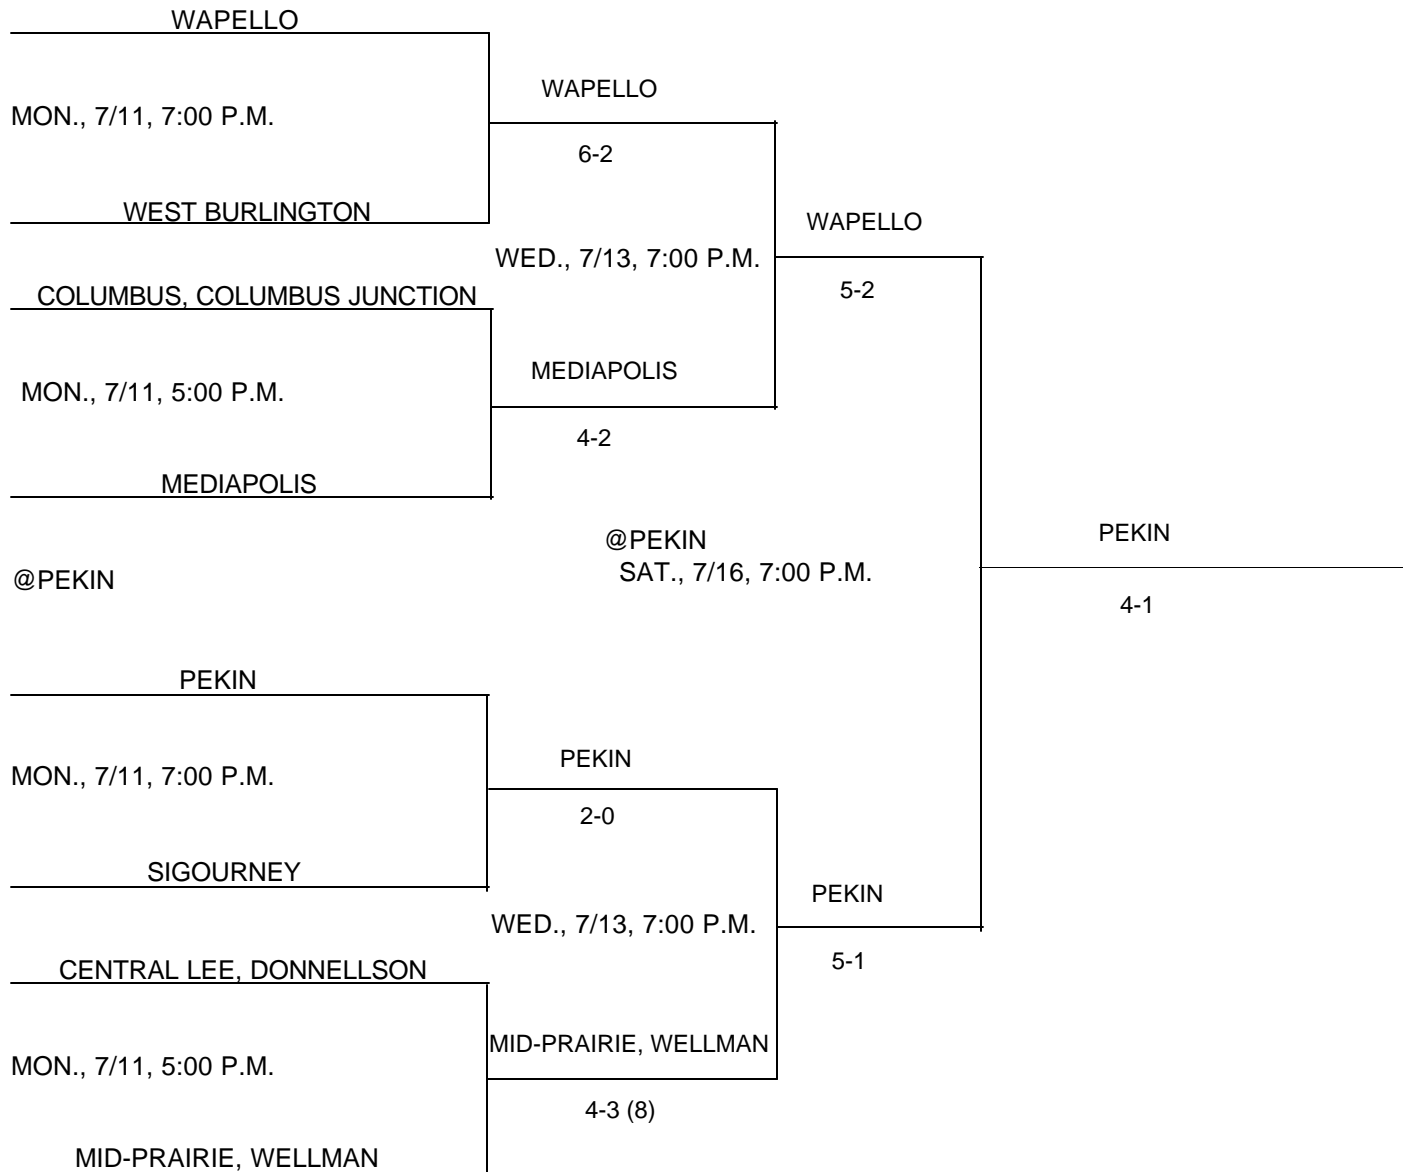

IOWA HIGH SCHOOL ATHLETIC ASSOCIATION
P.O. BOX 10
BOONE, IOWA 50036-0010
Pairings and Schedule of Tournaments/Meets Played
2005 BASEBALL TOURNAMENT

DISTRICT AT PEKIN, WAPELLO

CLASS: 2A

DISTRICT: # 10

SUBSTATE # 5

DATES & MANAGERS: @PEKIN; 7/11, 7/13, 7/16; JEFF EELING, AD

@WAPELLO; 7/11, 7/13; GWEN CUMBERLAND-SCHAEFFER, AD

@WAPELLO

Above pairings and time schedule established as directed by the Board of Control