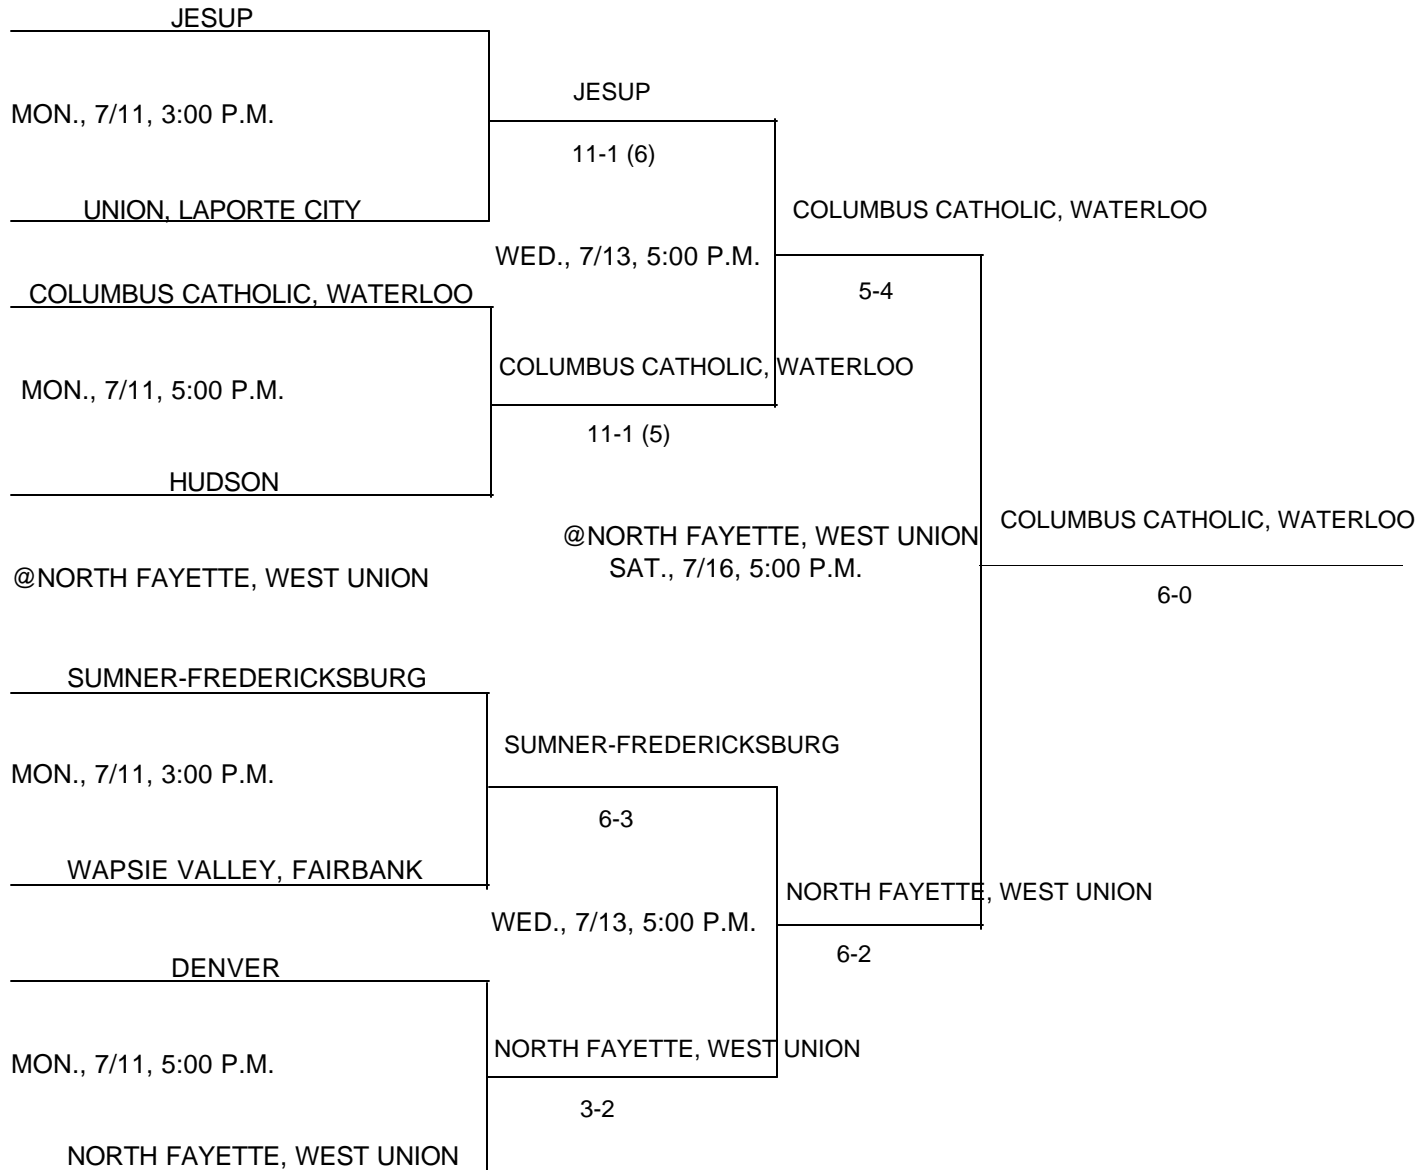

IOWA HIGH SCHOOL ATHLETIC ASSOCIATION
P.O. BOX 10
BOONE, IOWA 50036-0010
Pairings and Schedule of Tournaments/Meets Played
2005 BASEBALL TOURNAMENT

DISTRICT AT HUDSON; NORTH FAYETTE, WEST UNION

CLASS: 2A

DISTRICT: # 6

SUBSTATE # 3

DATES & MANAGERS: @HUDSON; 7/11, 7/13; KEVIN WURZER, AD

@NORTH FAYETTE, WEST UNION; 7/11, 7/13, 7/16; RON IMOEHL, AD

@HUDSON

Above pairings and time schedule established as directed by the Board of Control