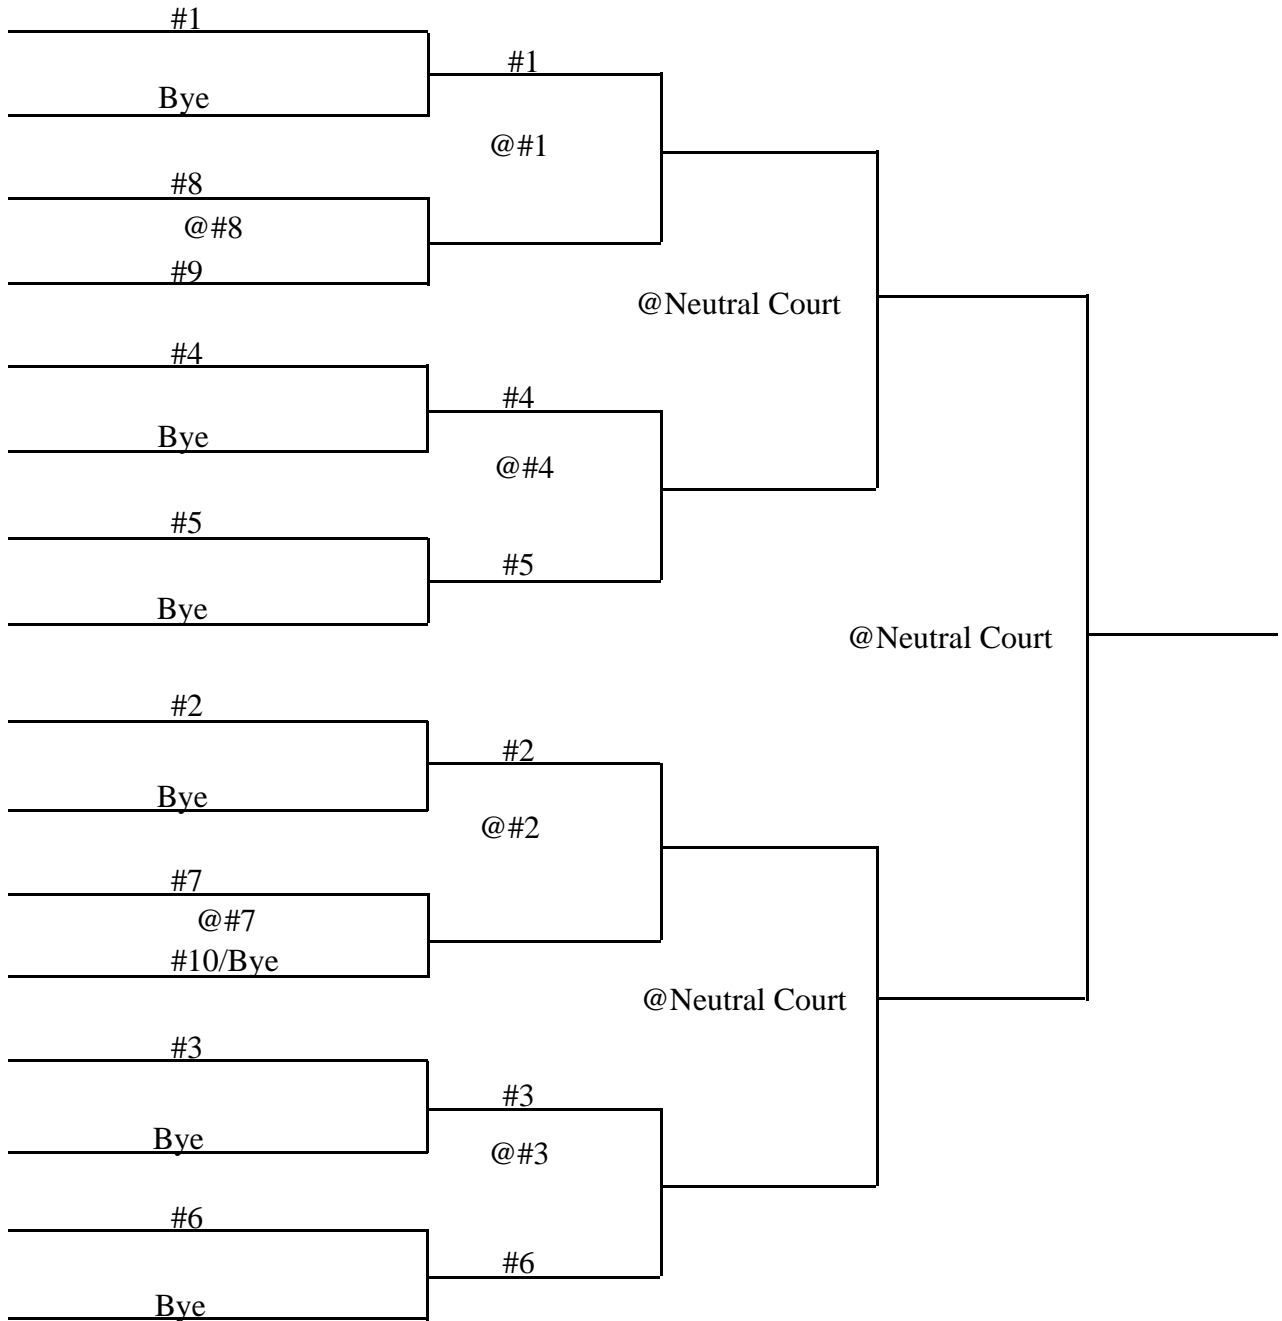

* Bracketing