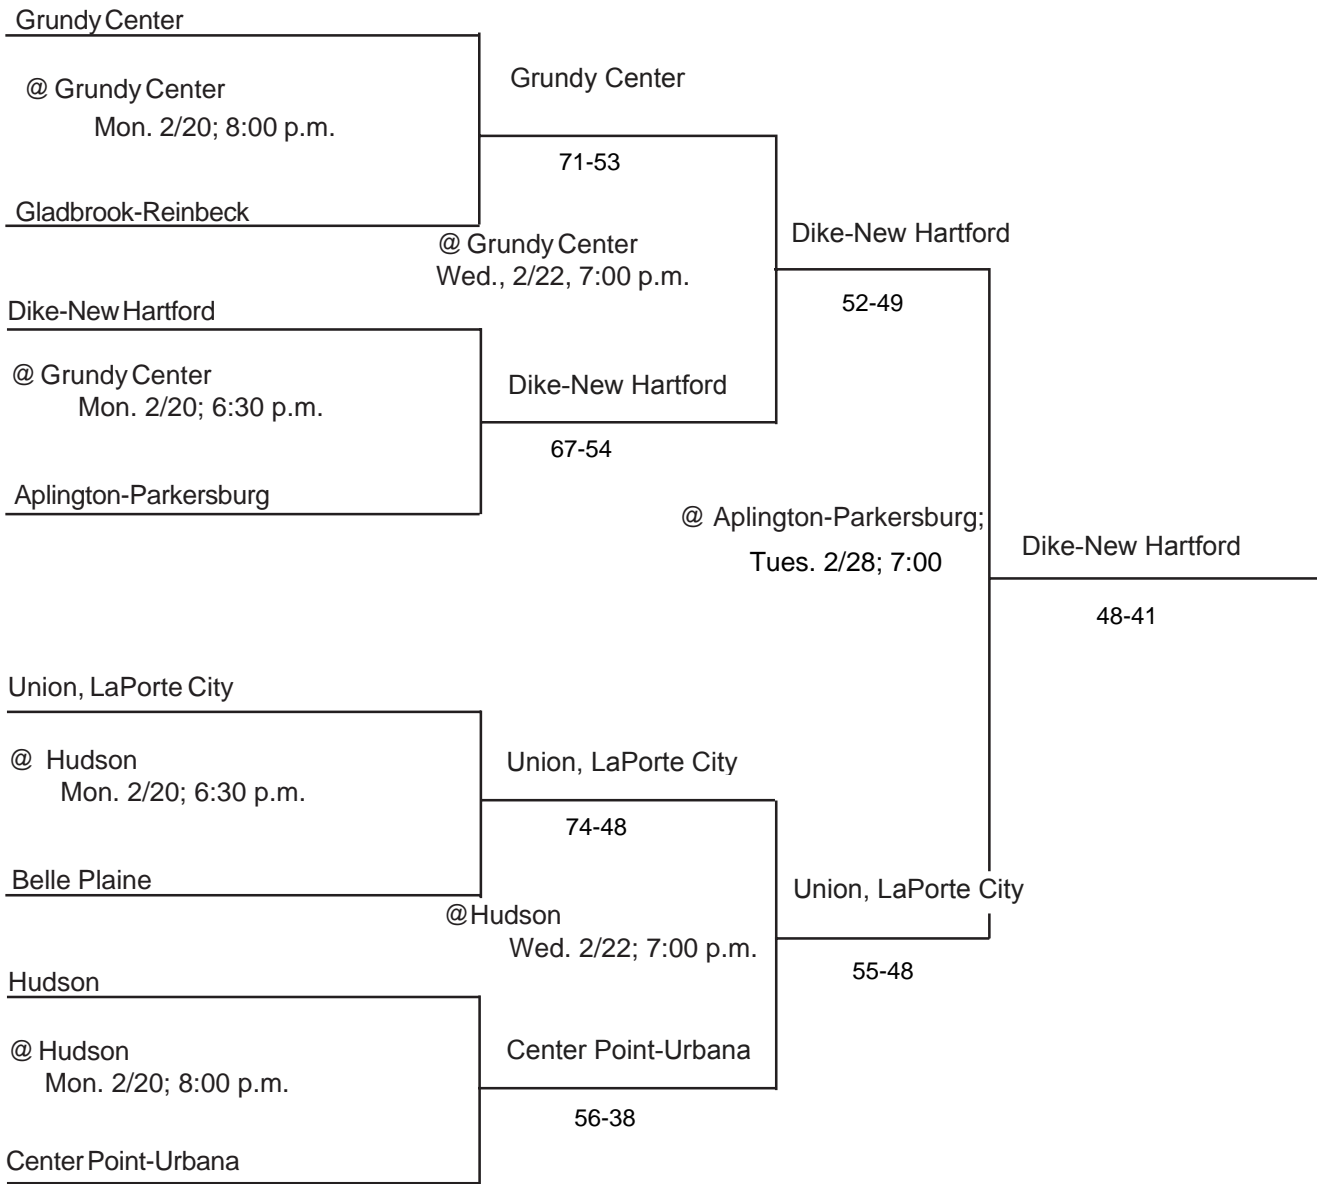

IOWA HIGH SCHOOL ATHLETIC ASSOCIATION
P.O. BOX 10
BOONE, IOWA 50036-0010
Pairings and Schedule of Tournaments/Meets Played
2006 BASKETBALL TOURNAMENT

DISTRICT AT   Aplington-Parkersburg; Grundy Center; Hudson

CLASS: 2A
DISTRICT #6
SUBSTATE # 3

DISTRICT DATES & MANAGERS: @ Aplington-Parkersburg; 2/28; Ed Thomas, AD
                                                  @ Grundy Center; 2/20, 2/22, 2/28 (tentative); Rollie Ackerman, AD
                                                  @ Hudson; 2/20, 2/22; Kevin Wurzer, AD

Above pairings and time schedule established as directed by the Board of Control