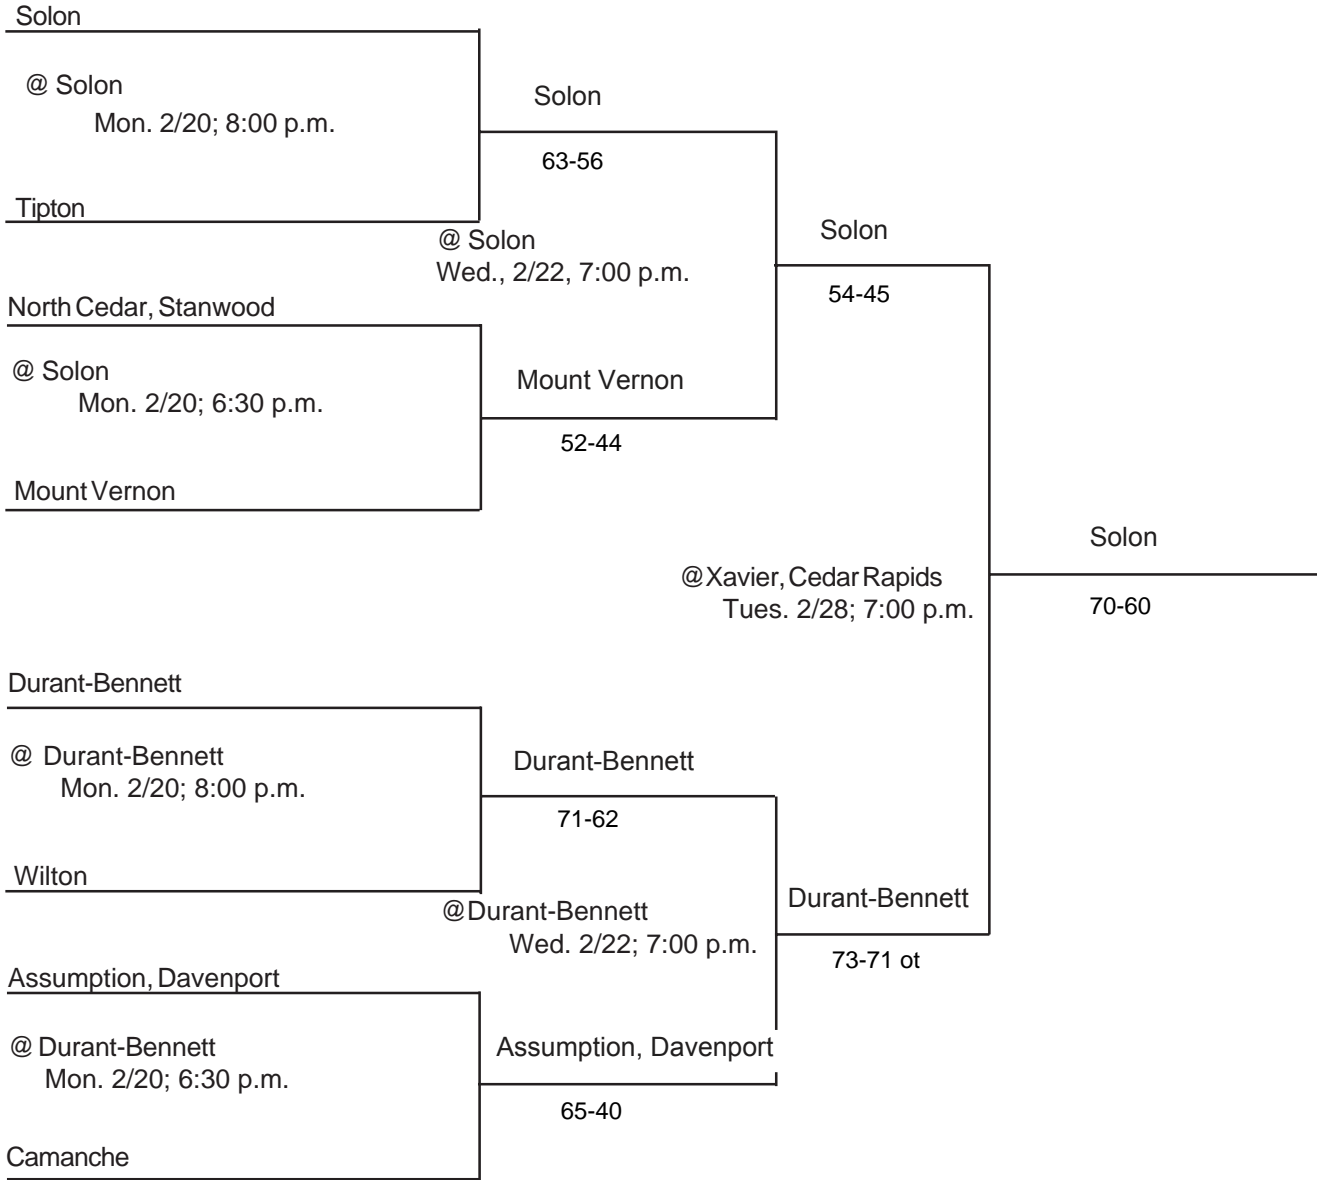

IOWA HIGH SCHOOL ATHLETIC ASSOCIATION
P.O. BOX 10
BOONE, IOWA 50036-0010
Pairings and Schedule of Tournaments/Meets Played
2006 BASKETBALL TOURNAMENT

DISTRICT AT   Durant-Bennett; Solon; Xavier, Cedar Rapids (tentative)

CLASS: 2A
DISTRICT #9
SUBSTATE # 5

DISTRICT DATES & MANAGERS: @ Durant-Bennett; 2/20, 2/22; Aaron Wall, AD
                                                  @ Solon; 2/20, 2/22, 2/28; Keith McSweeney, AD
                                                  @ Xavier, Cedar Rapids; 2/28 (tentative); Michael Winker, AD

Above pairings and time schedule established as directed by the Board of Control