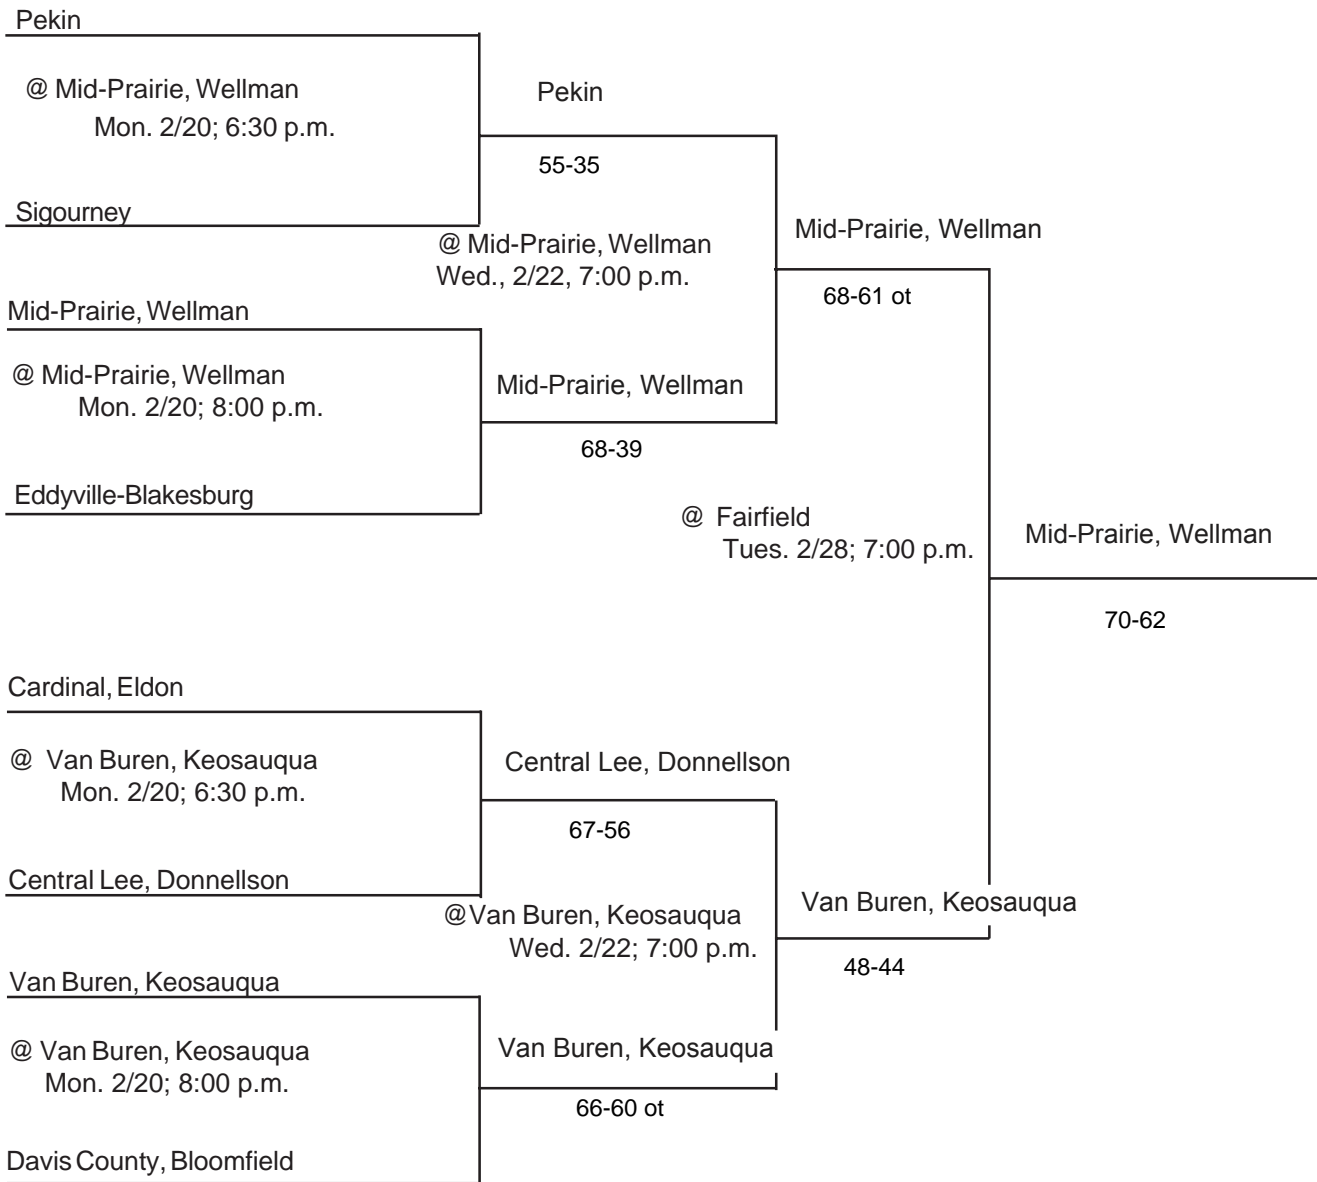

IOWA HIGH SCHOOL ATHLETIC ASSOCIATION
P.O. BOX 10
BOONE, IOWA 50036-0010
Pairings and Schedule of Tournaments/Meets Played
2006 BASKETBALL TOURNAMENT

DISTRICT AT   Fairfield; Mid-Prairie, Wellman; Van Buren, Keosauqua

CLASS: 2A
DISTRICT # 11
SUBSTATE # 6
DISTRICT DATES & MANAGERS: @ Fairfield; 2/28; Brad Rose, AD
                                                  @ Mid-Prairie, Wellman; 2/20, 2/22; Don Showalter, AD
                                                  @ Van Buren, Keosauqua; 2/20, 2/22; Bret Moews, AD

Above pairings and time schedule established as directed by the Board of Control