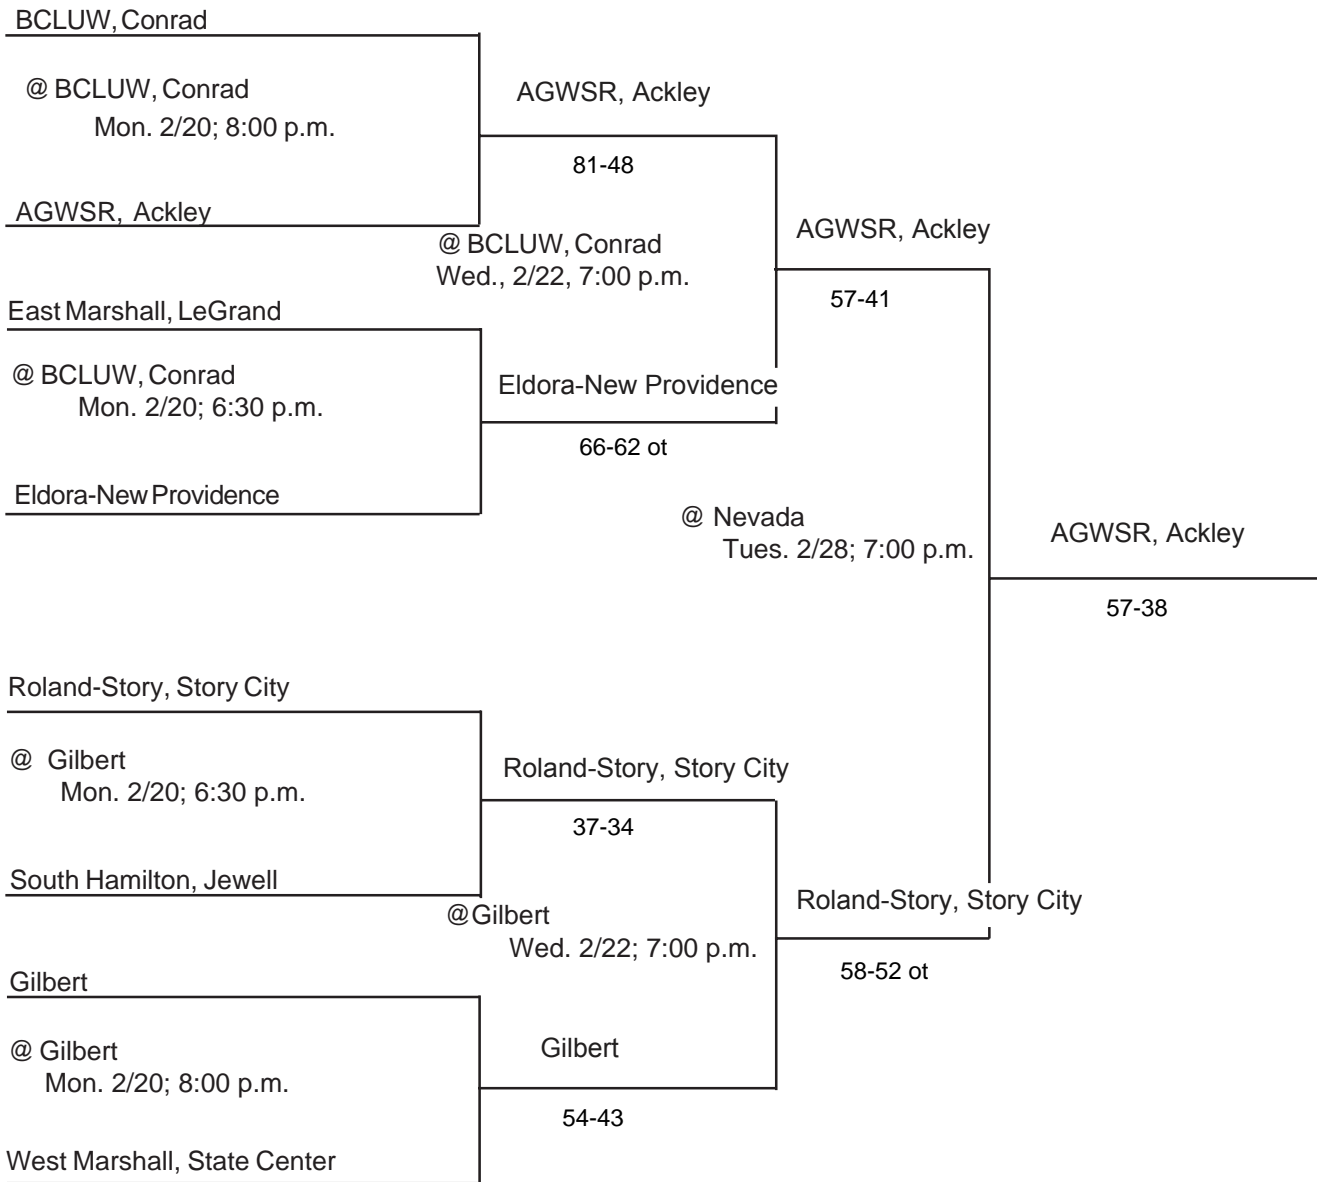

IOWA HIGH SCHOOL ATHLETIC ASSOCIATION
P.O. BOX 10
BOONE, IOWA 50036-0010
Pairings and Schedule of Tournaments/Meets Played
2006 BASKETBALL TOURNAMENT

DISTRICT AT   BCLUW, Conrad; Gilbert; Nevada

CLASS: 2A
DISTRICT # 13
SUBSTATE # 7

DISTRICT DATES & MANAGERS: @ BCLUW, Conrad; 2/20, 2/22; John Schill, AD
                                                  @ Gilbert; 2/20, 2/22; Kevin Litchfield, AD
                                                  @ Nevada; 2/28; David McCaulley, AD

Above pairings and time schedule established as directed by the Board of Control