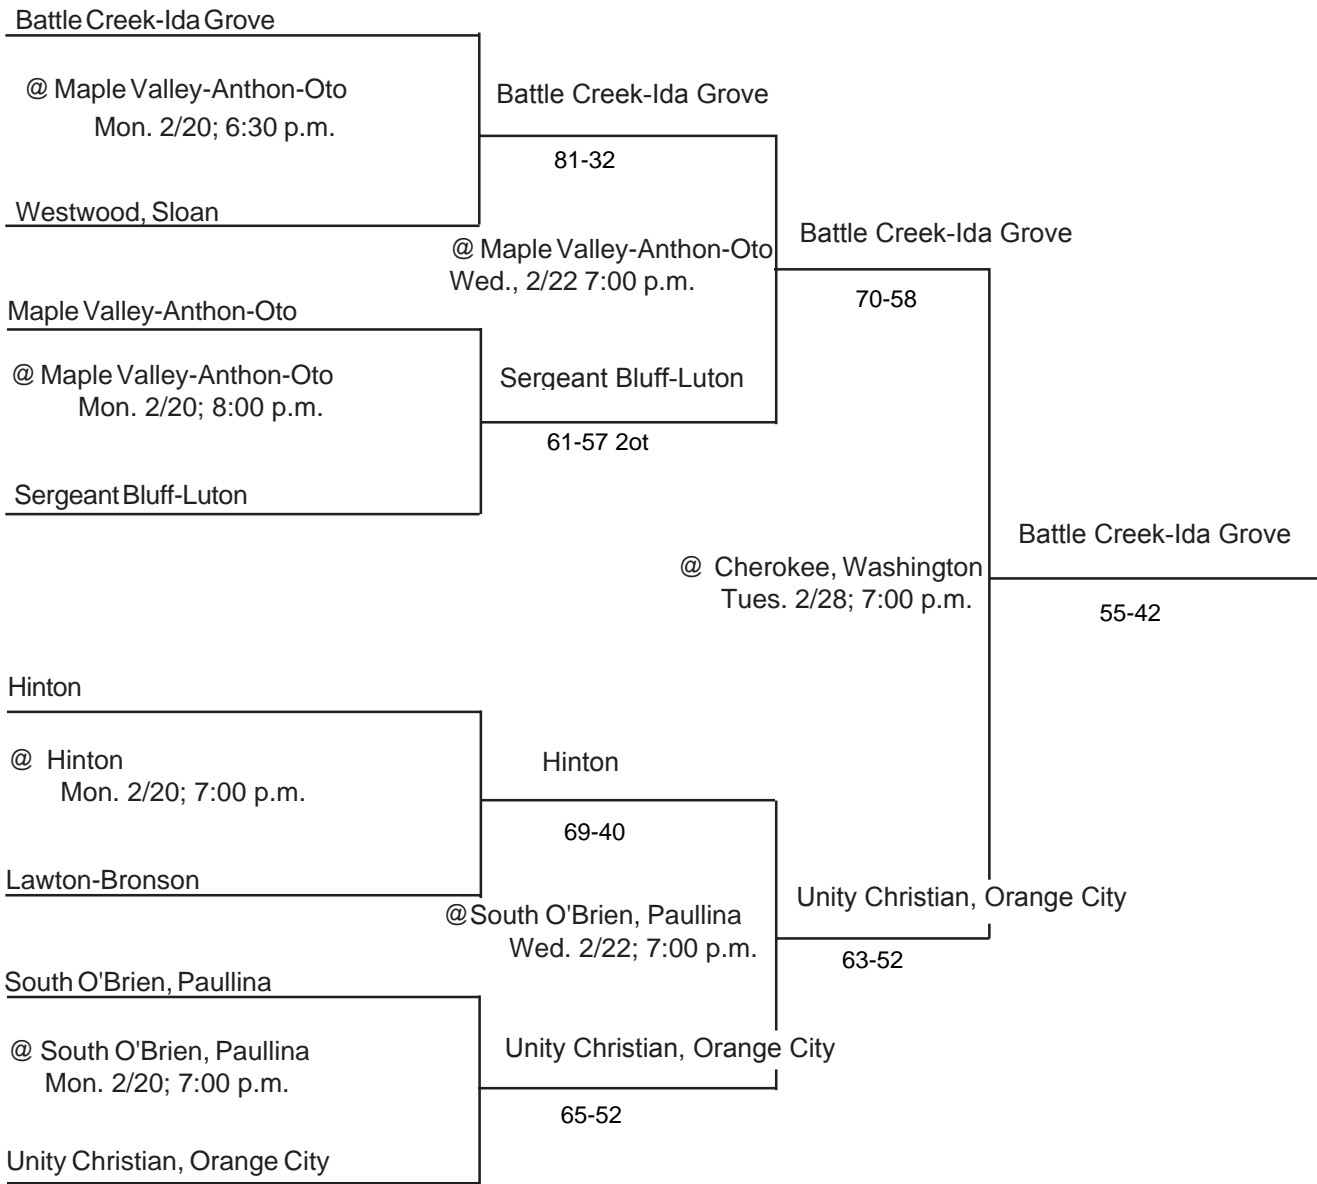

IOWA HIGH SCHOOL ATHLETIC ASSOCIATION
P.O. BOX 10
BOONE, IOWA 50036-0010
Pairings and Schedule of Tournaments/Meets Played
2006 BASKETBALL TOURNAMENT

DISTRICT AT Cherokee, Washington; Hinton; Maple Valley-Anthon-Oto; South O'Brien, Paullina

CLASS: 2A
DISTRICT # 1
SUBSTATE # 1

DISTRICT DATES & MANAGERS: @ Cherokee, Washington; 2/28, Neil Phipps, AD
@ Hinton; 2/20; Bruce Held, AD
@ Maple Valley-Anthon-Oto; 2/20, 2/22; Mahlon Carothers, AD
@ South O'Brien, Paullina; 2/20, 2/22; Richard Speas, AD

Above pairings and time schedule established as directed by the Board of Control