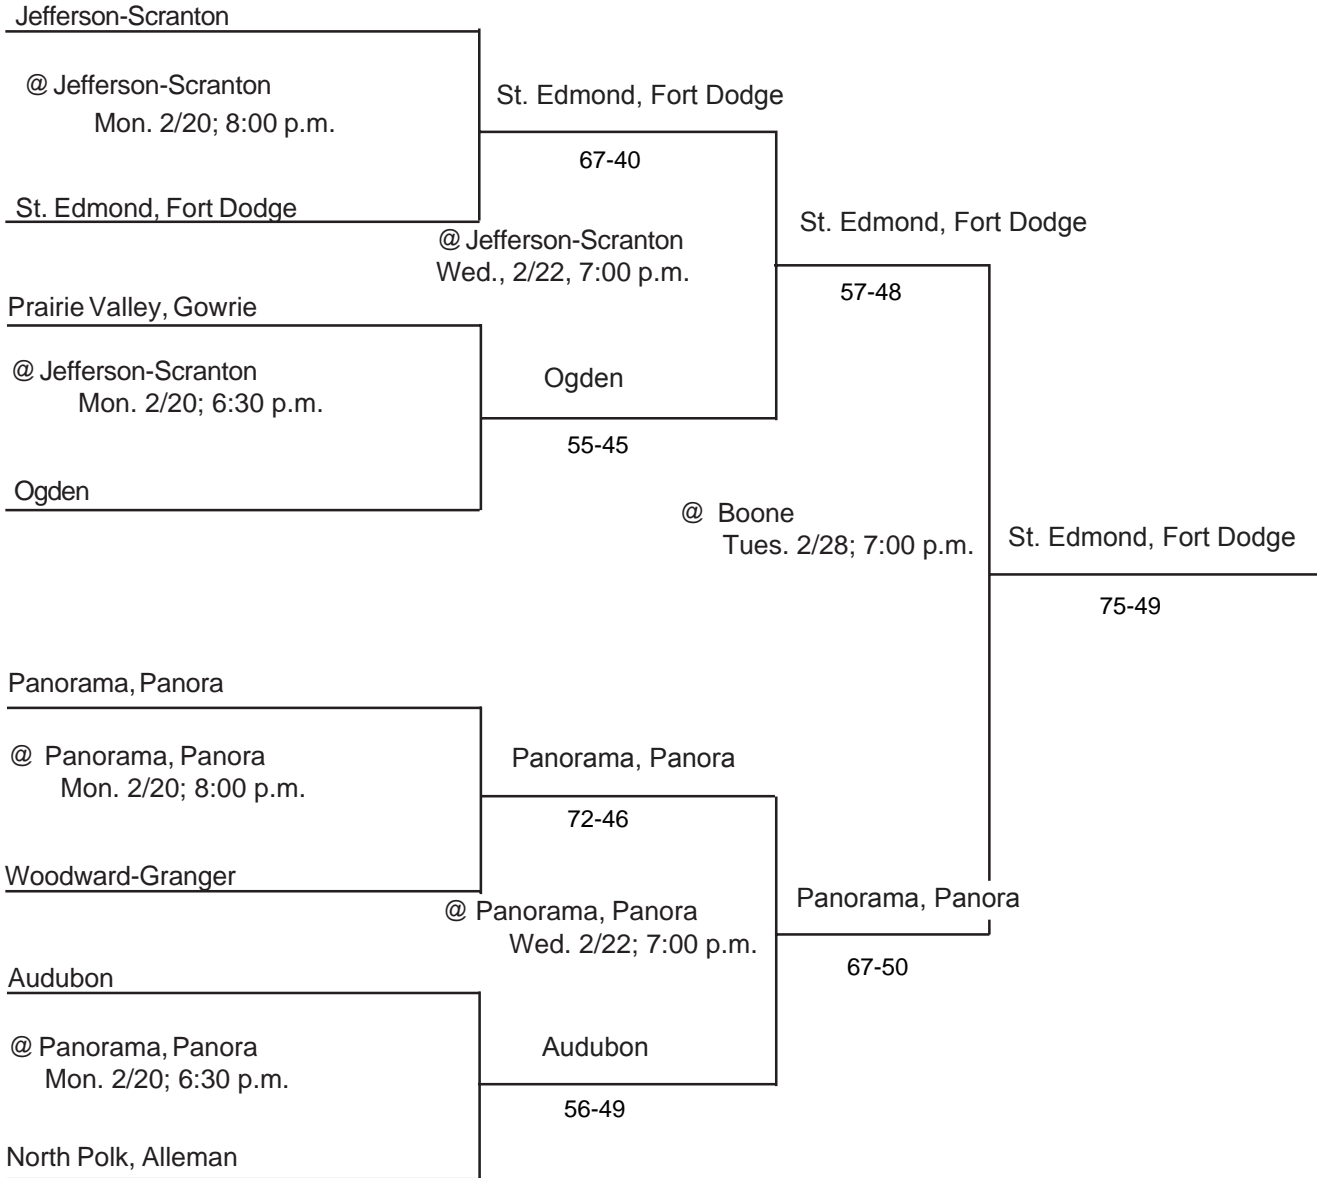

IOWA HIGH SCHOOL ATHLETIC ASSOCIATION
P.O. BOX 10
BOONE, IOWA 50036-0010
Pairings and Schedule of Tournaments/Meets Played
2006 BASKETBALL TOURNAMENT

DISTRICT AT Boone; Jefferson-Scranton; Panorama, Panora

CLASS: 2A
DISTRICT # 14
SUBSTATE # 7

DISTRICT DATES & MANAGERS: @ Boone; 2/28; Larry Moglestad, AD
@ Jefferson-Scranton; 2/20, 2/22; Bill Kibby, AD
@ Panorama, Panora; 2/20, 2/22; Rod Stanley, AD

Above pairings and time schedule established as directed by the Board of Control