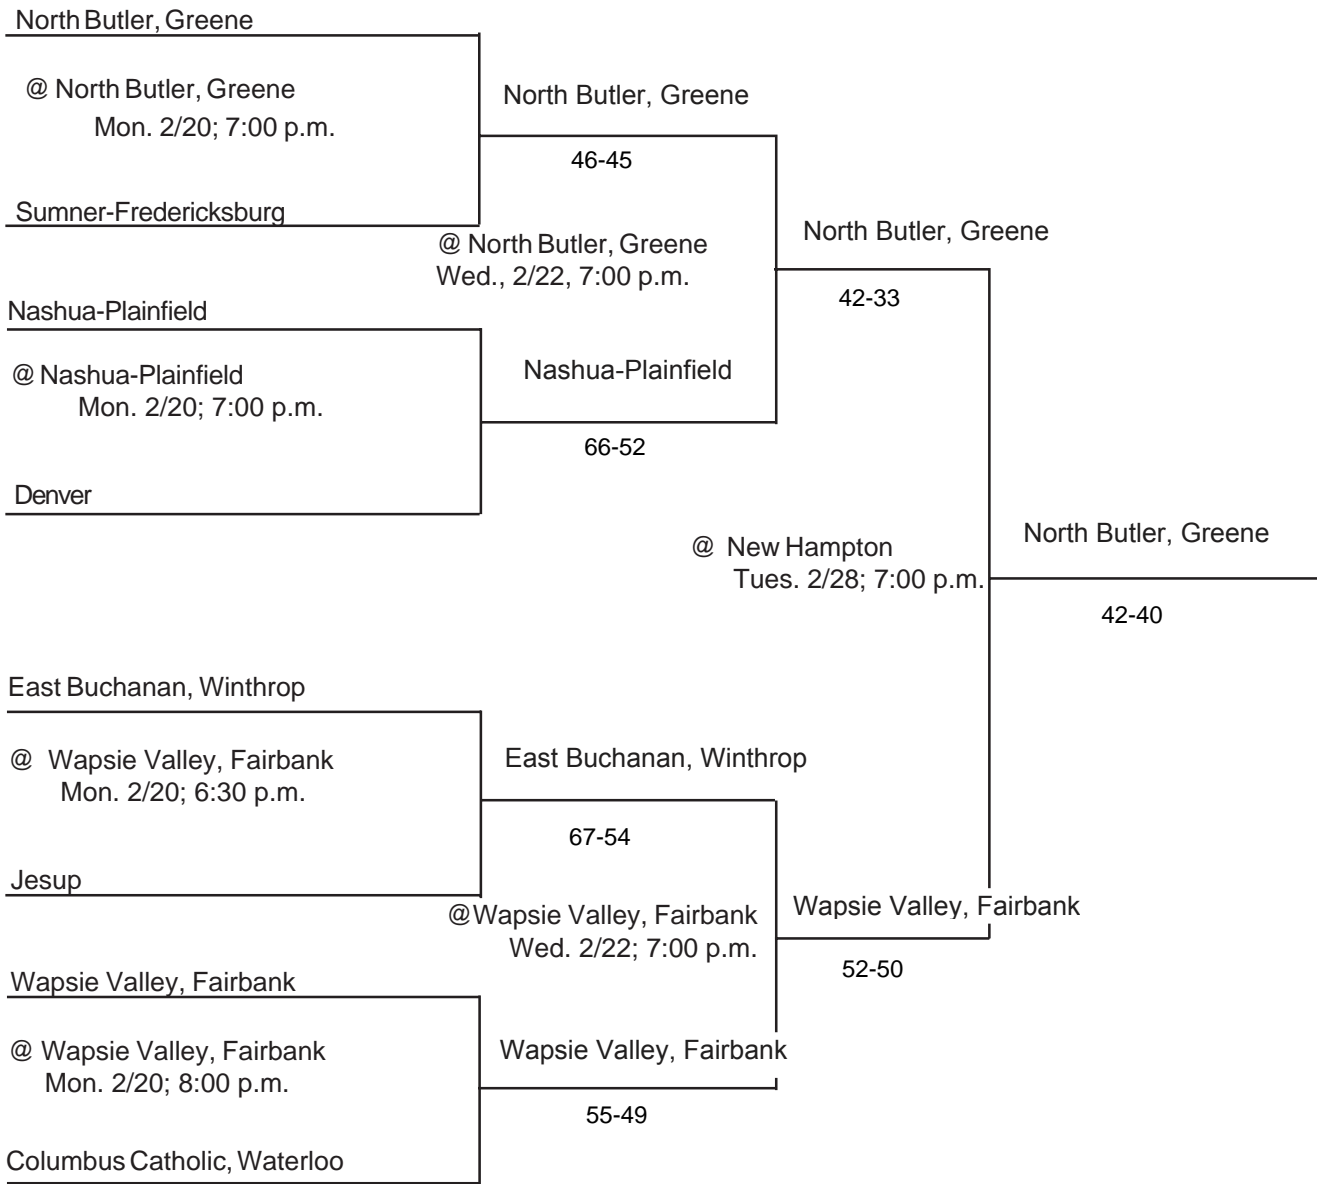

IOWA HIGH SCHOOL ATHLETIC ASSOCIATION
P.O. BOX 10
BOONE, IOWA 50036-0010
Pairings and Schedule of Tournaments/Meets Played
2006 BASKETBALL TOURNAMENT

DISTRICT AT   Nashua-Plainfield; New Hampton; North Butler, Greene; Wapsie Valley, Fairbank

CLASS: 2A
DISTRICT #5
SUBSTATE # 3

DISTRICT DATES & MANAGERS: @ Nashua-Plainfield; 2/20; Jeff Trost, AD
                                                  @ New Hampton; 2/28; Kelly O'Donnell, AD
                                                  @ North Butler, Greene; 2/20, 2/22; Jim Fink, AD
                                                  @ Wapsie Valley, Fairbank; 2/20, 2/22; Marty McKowen, AD

Above pairings and time schedule established as directed by the Board of Control