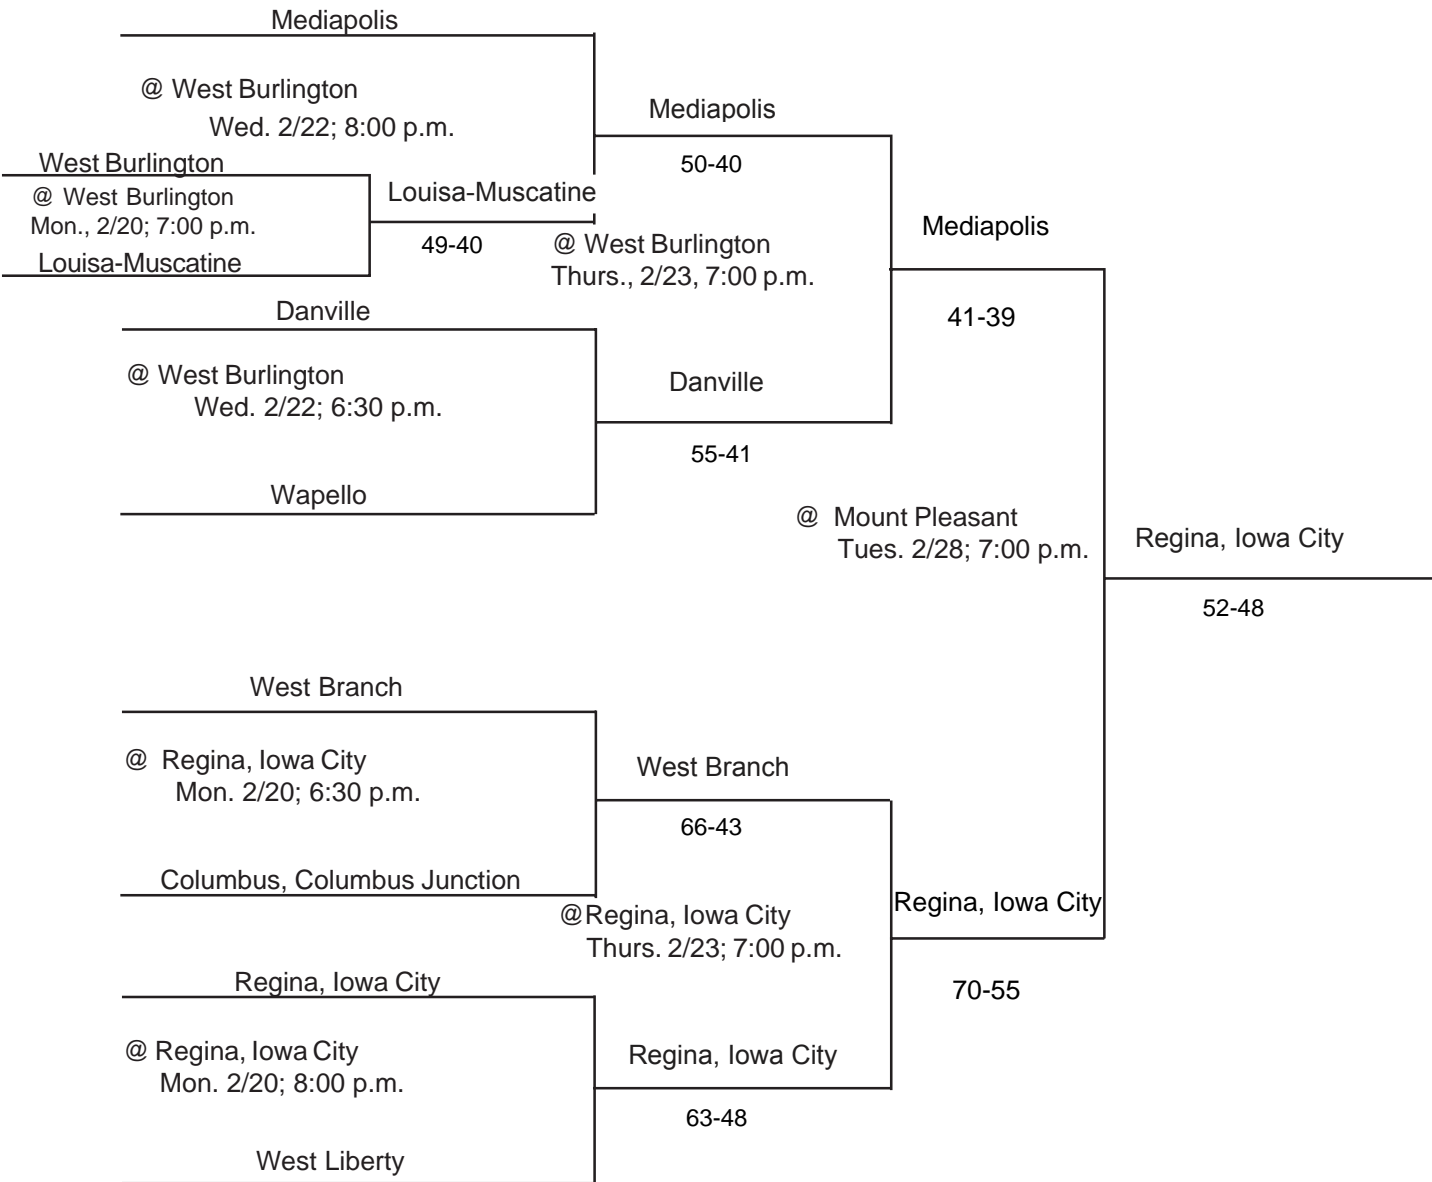

IOWA HIGH SCHOOL ATHLETIC ASSOCIATION
P.O. BOX 10
BOONE, IOWA 50036-0010
Pairings and Schedule of Tournaments/Meets Played
2006 BASKETBALL TOURNAMENT

DISTRICT AT Mount Pleasant; Regina, Iowa City; West Burlington

CLASS: 2A
DISTRICT # 10
SUBSTATE # 5

DISTRICT DATES & MANAGERS: @ Mount Pleasant; 2/28; Bob Jensen, AD
@ Regina, Iowa City; 2/20, 2/23; Chuck Evans, AD
@ West Burlington; 2/20, 2/22, 2/23; Bill Nelson, AD

Above pairings and time schedule established as directed by the Board of Control