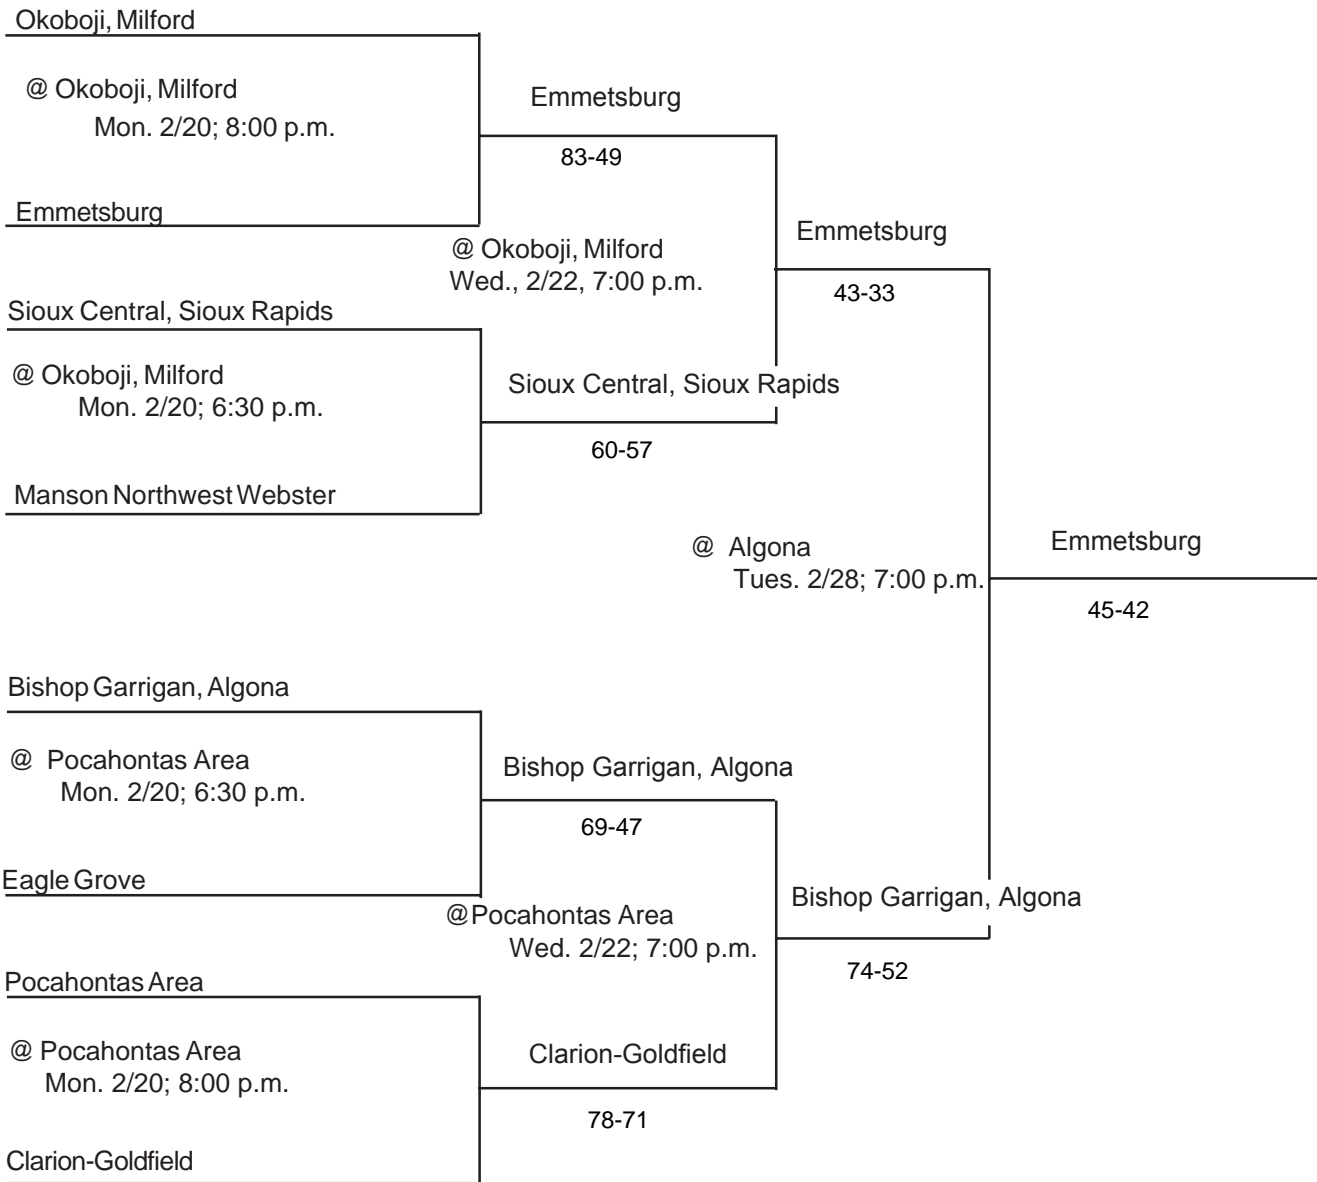

IOWA HIGH SCHOOL ATHLETIC ASSOCIATION
P.O. BOX 10
BOONE, IOWA 50036-0010
Pairings and Schedule of Tournaments/Meets Played
2006 BASKETBALL TOURNAMENT

DISTRICT AT Algona; Okoboji, Milford; Pochontas Area

CLASS: 2A
DISTRICT # 3
SUBSTATE # 2

DISTRICT DATES & MANAGERS: @ Algona; 2/28; Brad Heitland, AD
@ Okoboji, Milford; 2/20, 2/22; Rod Lockey, AD
@ Pocahontas Area; 2/20, 2/22; Brandon Ruffridge, AD

Above pairings and time schedule established as directed by the Board of Control