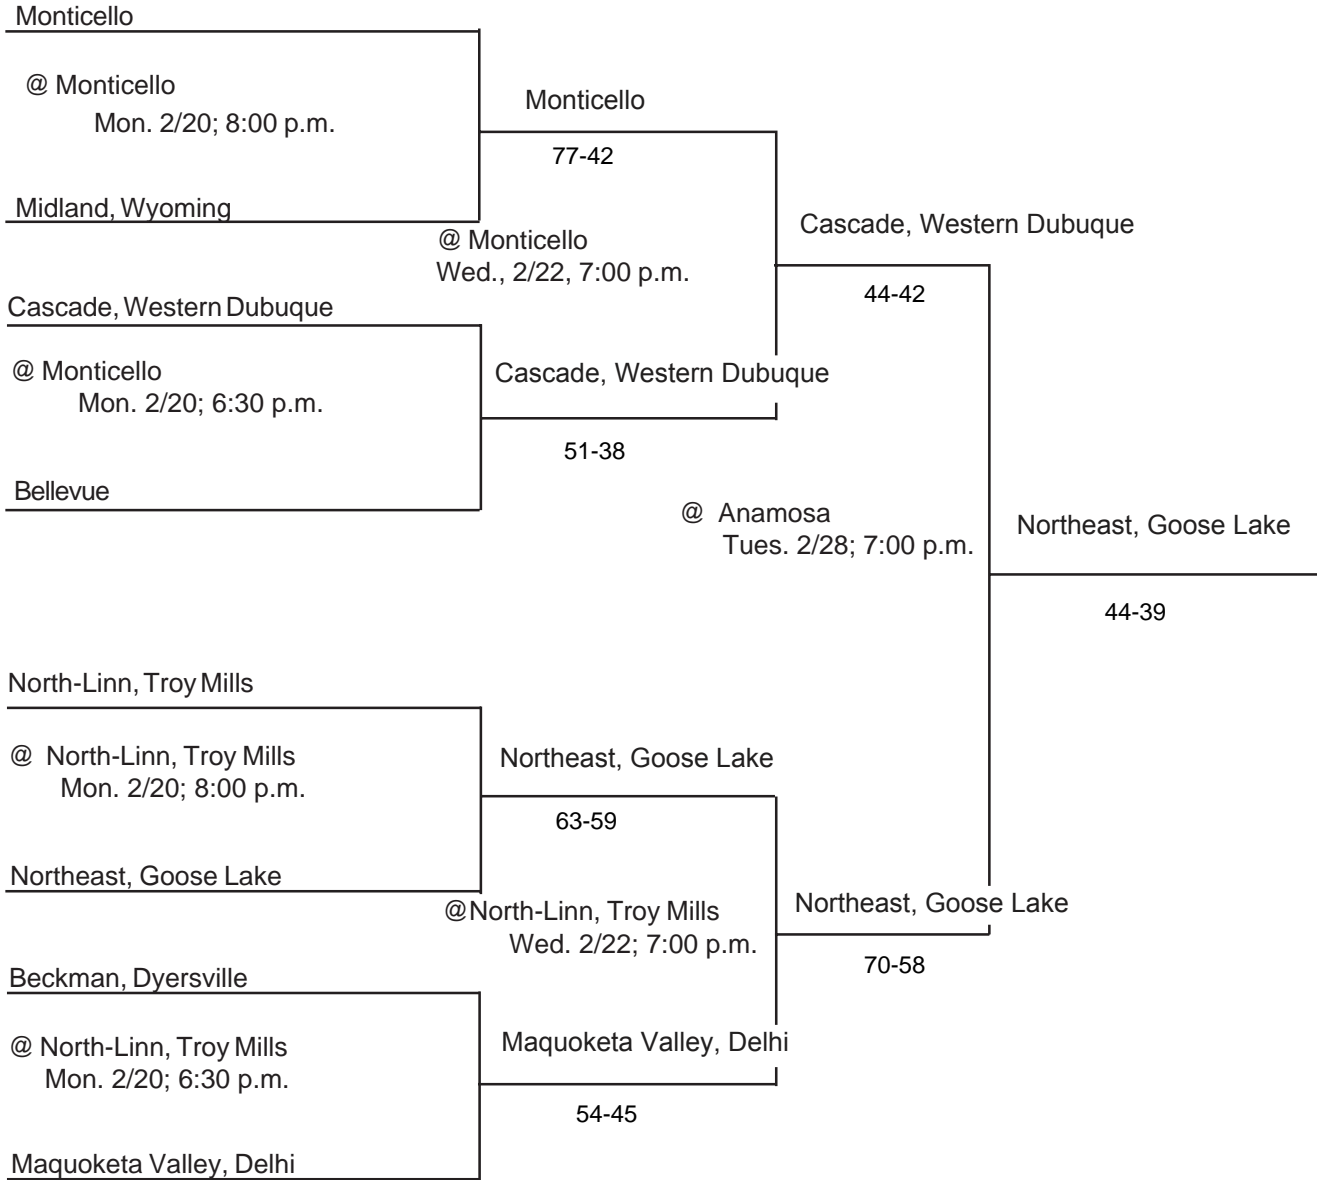

IOWA HIGH SCHOOL ATHLETIC ASSOCIATION
P.O. BOX 10
BOONE, IOWA 50036-0010
Pairings and Schedule of Tournaments/Meets Played
2006 BASKETBALL TOURNAMENT

DISTRICT AT   Anamosa; Monticello; North-Linn, Troy Mills

CLASS: 2A
DISTRICT #8
SUBSTATE # 4

DISTRICT DATES & MANAGERS: @ Anamosa; 2/28; Derek Roberts, AD
                                                  @ Monticello; 2/20, 2/22; Travis Senters, AD
                                                  @ North-Linn, Troy Mills; 2/20, 2/22; Mike Falconer, AD

Above pairings and time schedule established as directed by the Board of Control