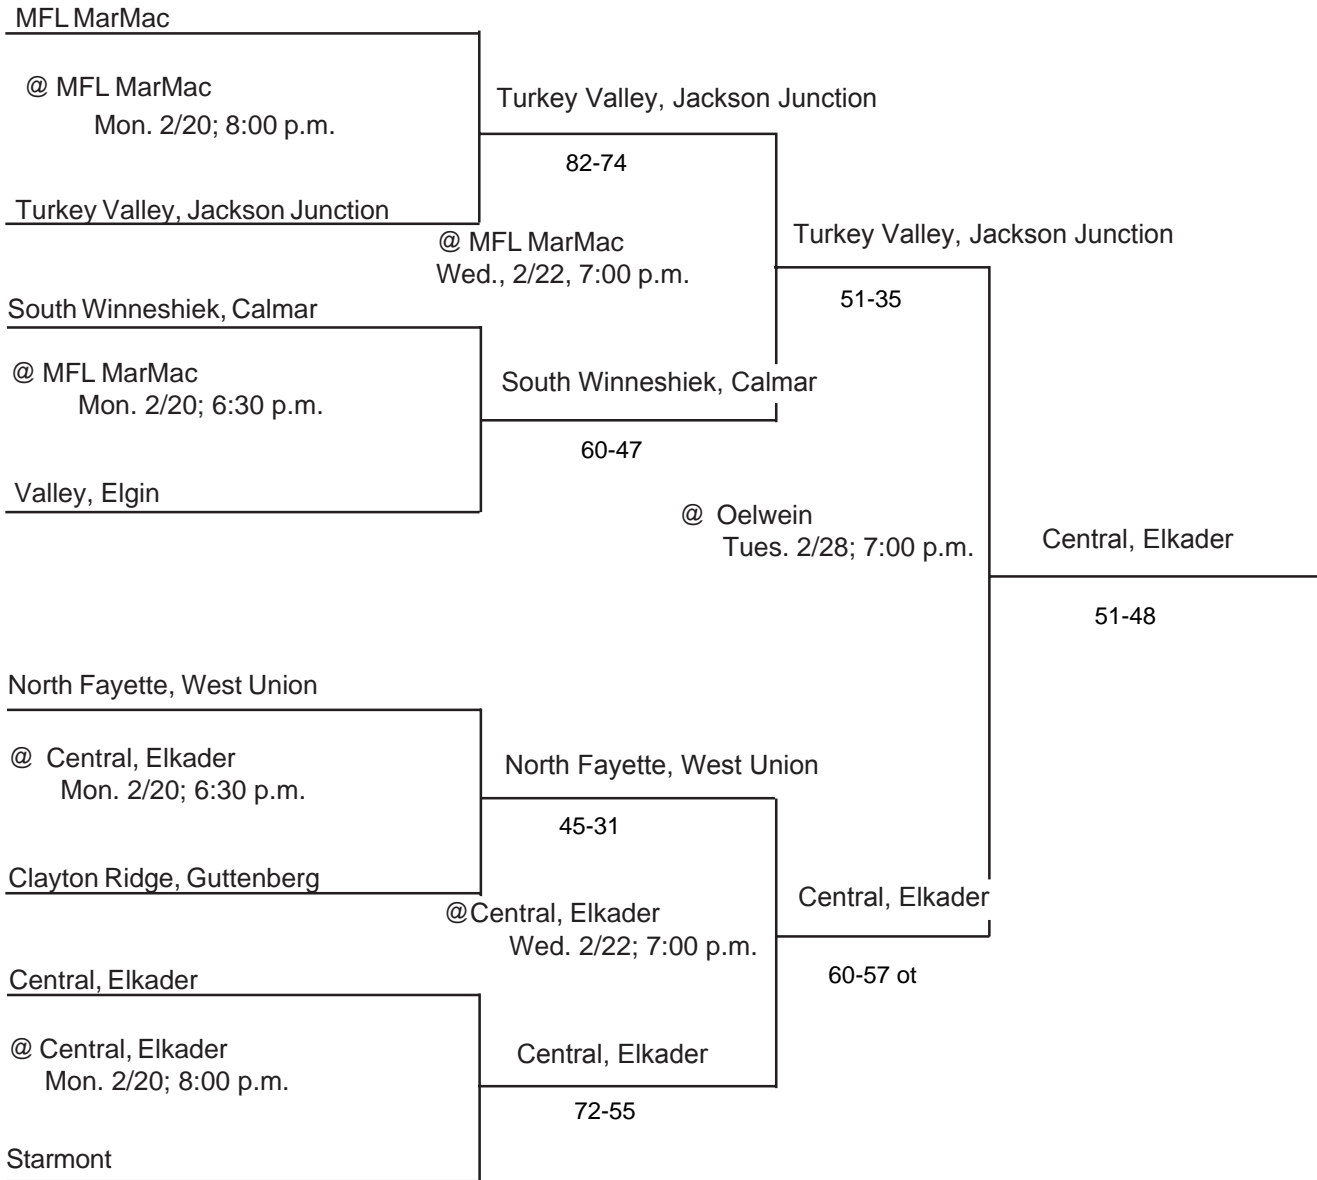

IOWA HIGH SCHOOL ATHLETIC ASSOCIATION
P.O. BOX 10
BOONE, IOWA 50036-0010
Pairings and Schedule of Tournaments/Meets Played
2006 BASKETBALL TOURNAMENT

DISTRICT AT Central, Elkader; MFL MarMac; Oelwein

CLASS: 2A
DISTRICT # 7
SUBSTATE # 4

DISTRICT DATES & MANAGERS: @ Central, Elkader; 2/20, 2/22; Dan Yanda, AD
@ MFL MarMac; 2/20, 2/22; Tim Hejhal, AD
@ Oelwein; 2/28; Terry Scherbring, AD

Above pairings and time schedule established as directed by the Board of Control