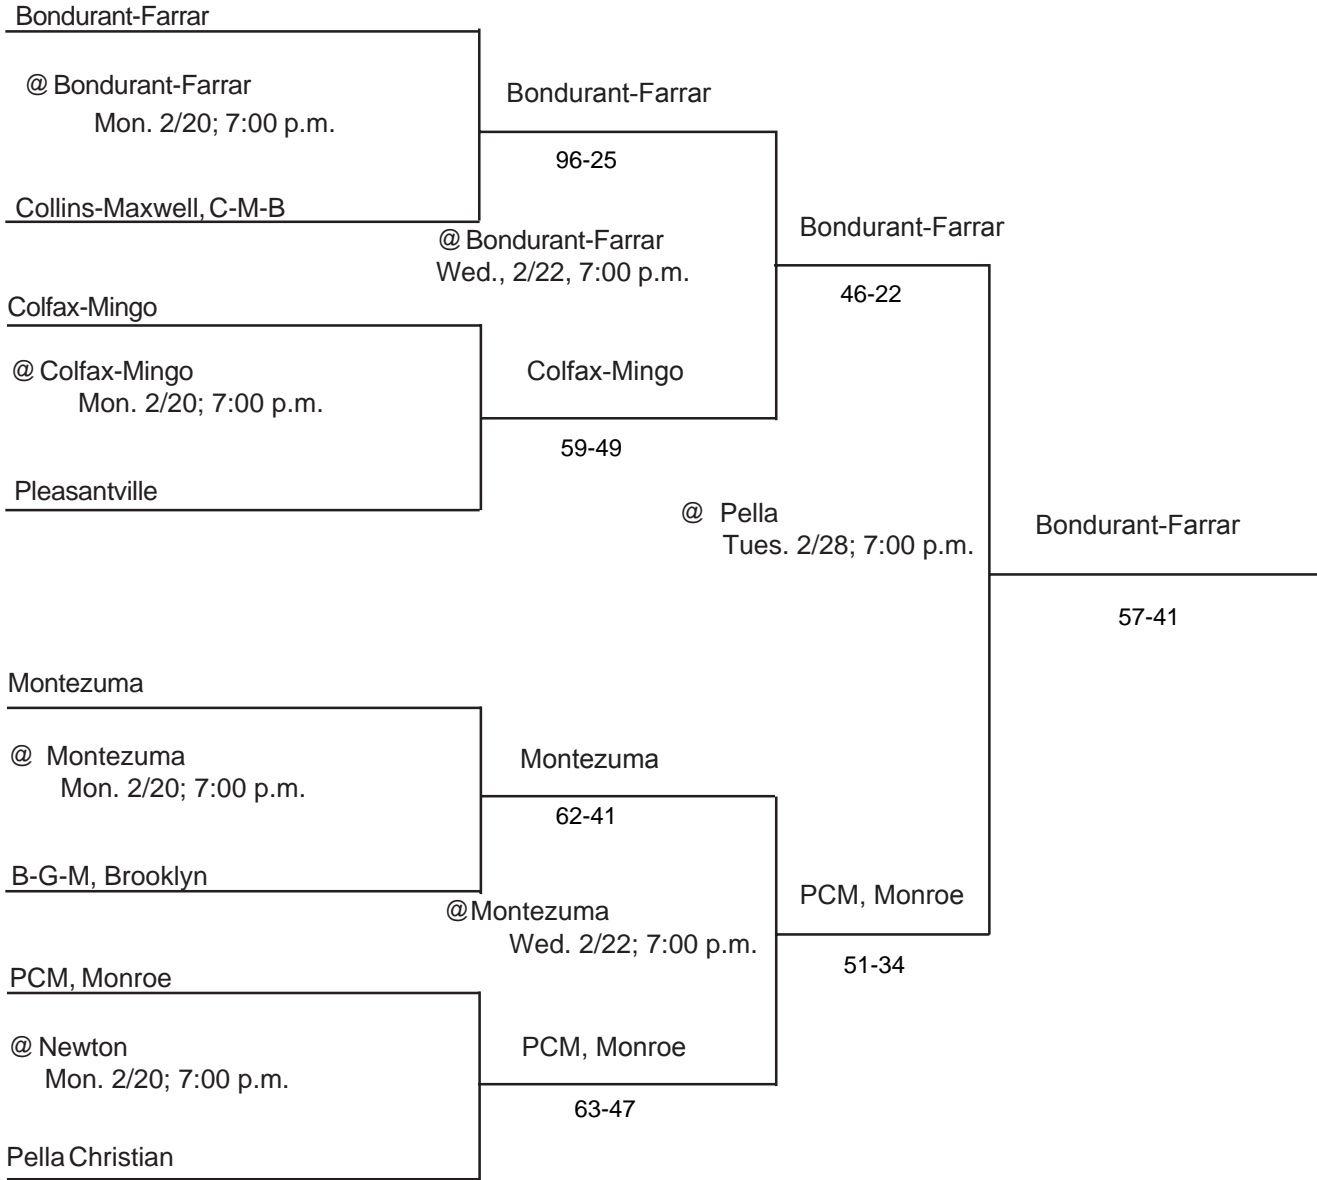

IOWA HIGH SCHOOL ATHLETIC ASSOCIATION
P.O. BOX 10
BOONE, IOWA 50036-0010
Pairings and Schedule of Tournaments/Meets Played
2006 BASKETBALL TOURNAMENT

DISTRICT AT   Bondurant-Farrar; Colfax-Mingo; Montezuma; Newton; Pella

CLASS: 2A
DISTRICT # 12
SUBSTATE # 6

DISTRICT DATES & MANAGERS: @ Bondurant-Farrar; 2/20, 2/22; Wes Creason, AD
                                                  @ Colfax-Mingo; 2/20; Bryan Poulter, AD
                                                  @ Montezuma; 2/20, 2/22; Al Rabenold, AD
                                                  @ Newton; 2/20; David Kalkhoff, AD
                                                  @ Pella; 2/28; Bill Van Horn, AD

Above pairings and time schedule established as directed by the Board of Control