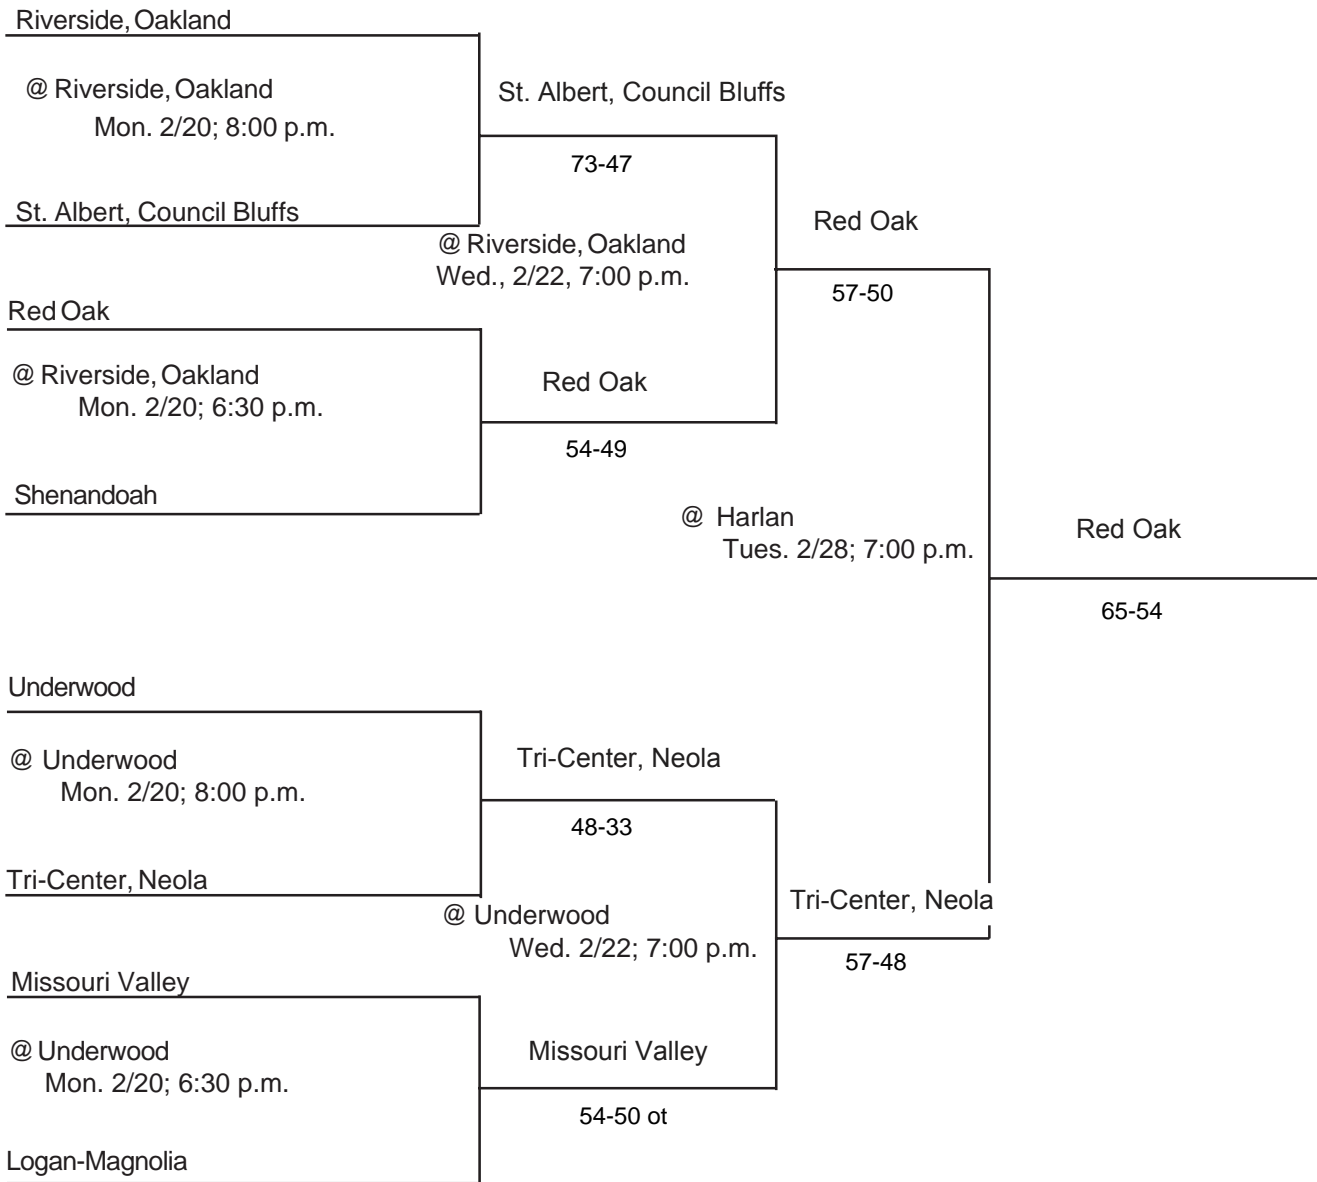

IOWA HIGH SCHOOL ATHLETIC ASSOCIATION
P.O. BOX 10
BOONE, IOWA 50036-0010
Pairings and Schedule of Tournaments/Meets Played
2006 BASKETBALL TOURNAMENT

DISTRICT AT Harlan; Riverside, Oakland; Underwood

CLASS: 2A
DISTRICT # 16
SUBSTATE # 8

DISTRICT DATES & MANAGERS: @ Harlan; 2/28; Mitch Osborn, AD
@ Riverside, Oakland, 2/20, 2/22; Gary Wax, AD
@ Underwood; 2/20, 2/22; Lewis Curtis, AD

Above pairings and time schedule established as directed by the Board of Control