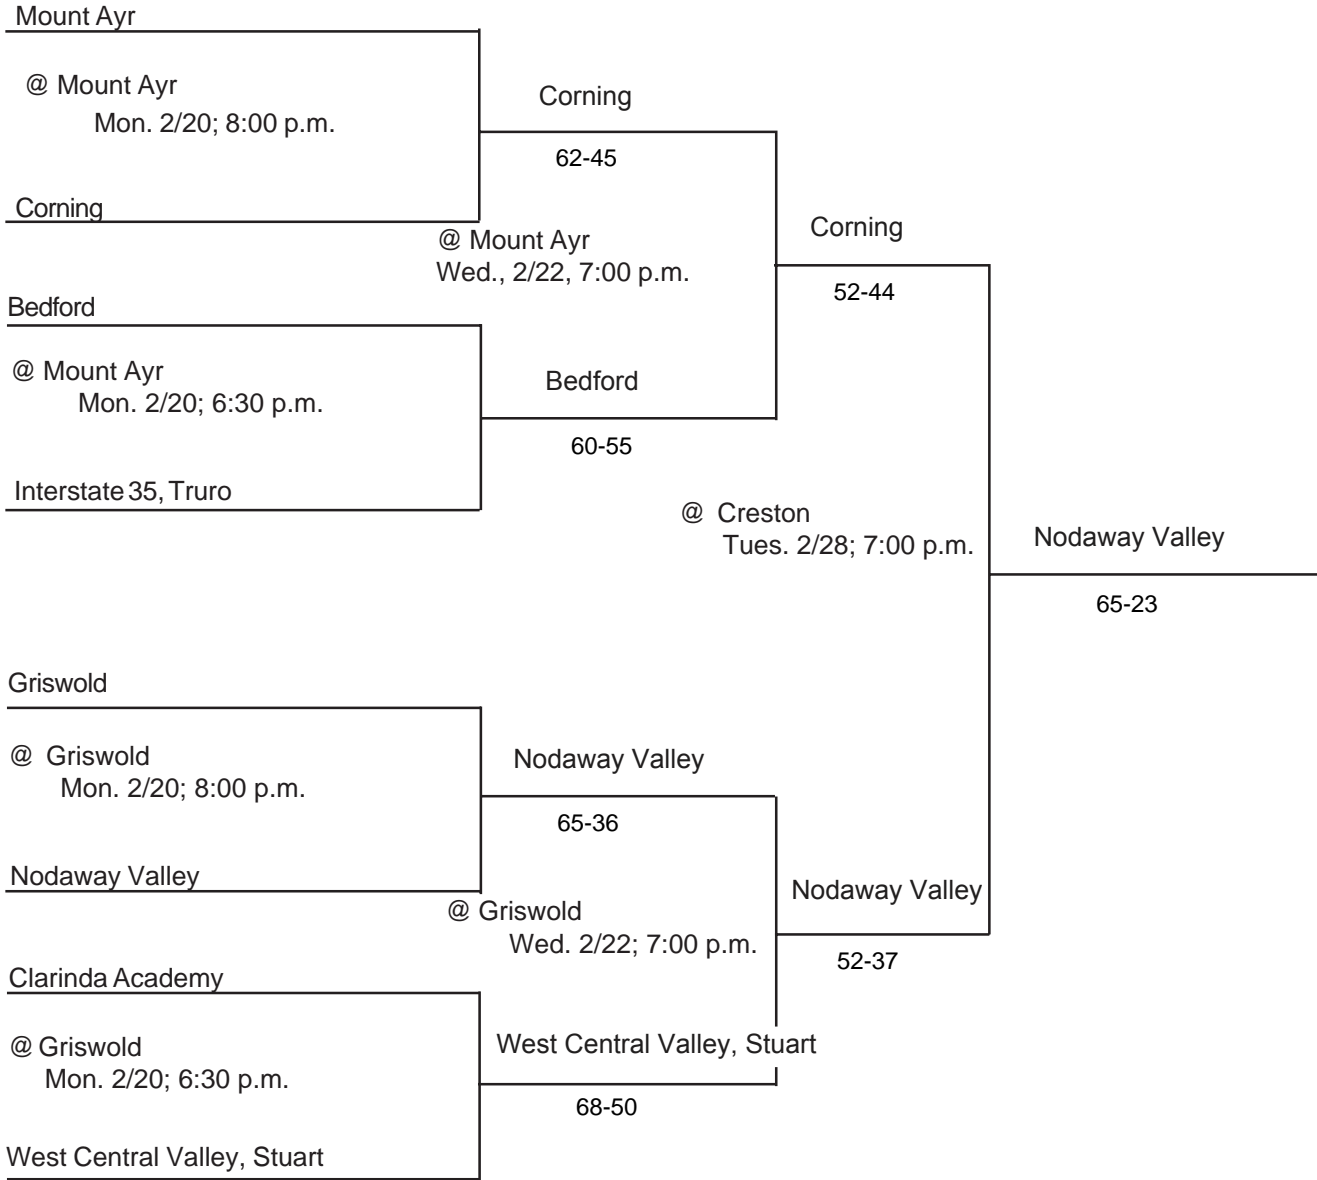

IOWA HIGH SCHOOL ATHLETIC ASSOCIATION
P.O. BOX 10
BOONE, IOWA 50036-0010
Pairings and Schedule of Tournaments/Meets Played
2006 BASKETBALL TOURNAMENT

DISTRICT AT   Creston; Griswold; Mount Ayr

CLASS: 2A
DISTRICT # 15
SUBSTATE # 8

DISTRICT DATES & MANAGERS: @ Creston; 2/28; Jeff Bevins, AD
                                                  @ Griswold; 2/20, 2/22; Fred Hildebrandt, AD
                                                  @ Mount Ayr; 2/20, 2/22; James Smith, AD

Above pairings and time schedule established as directed by the Board of Control