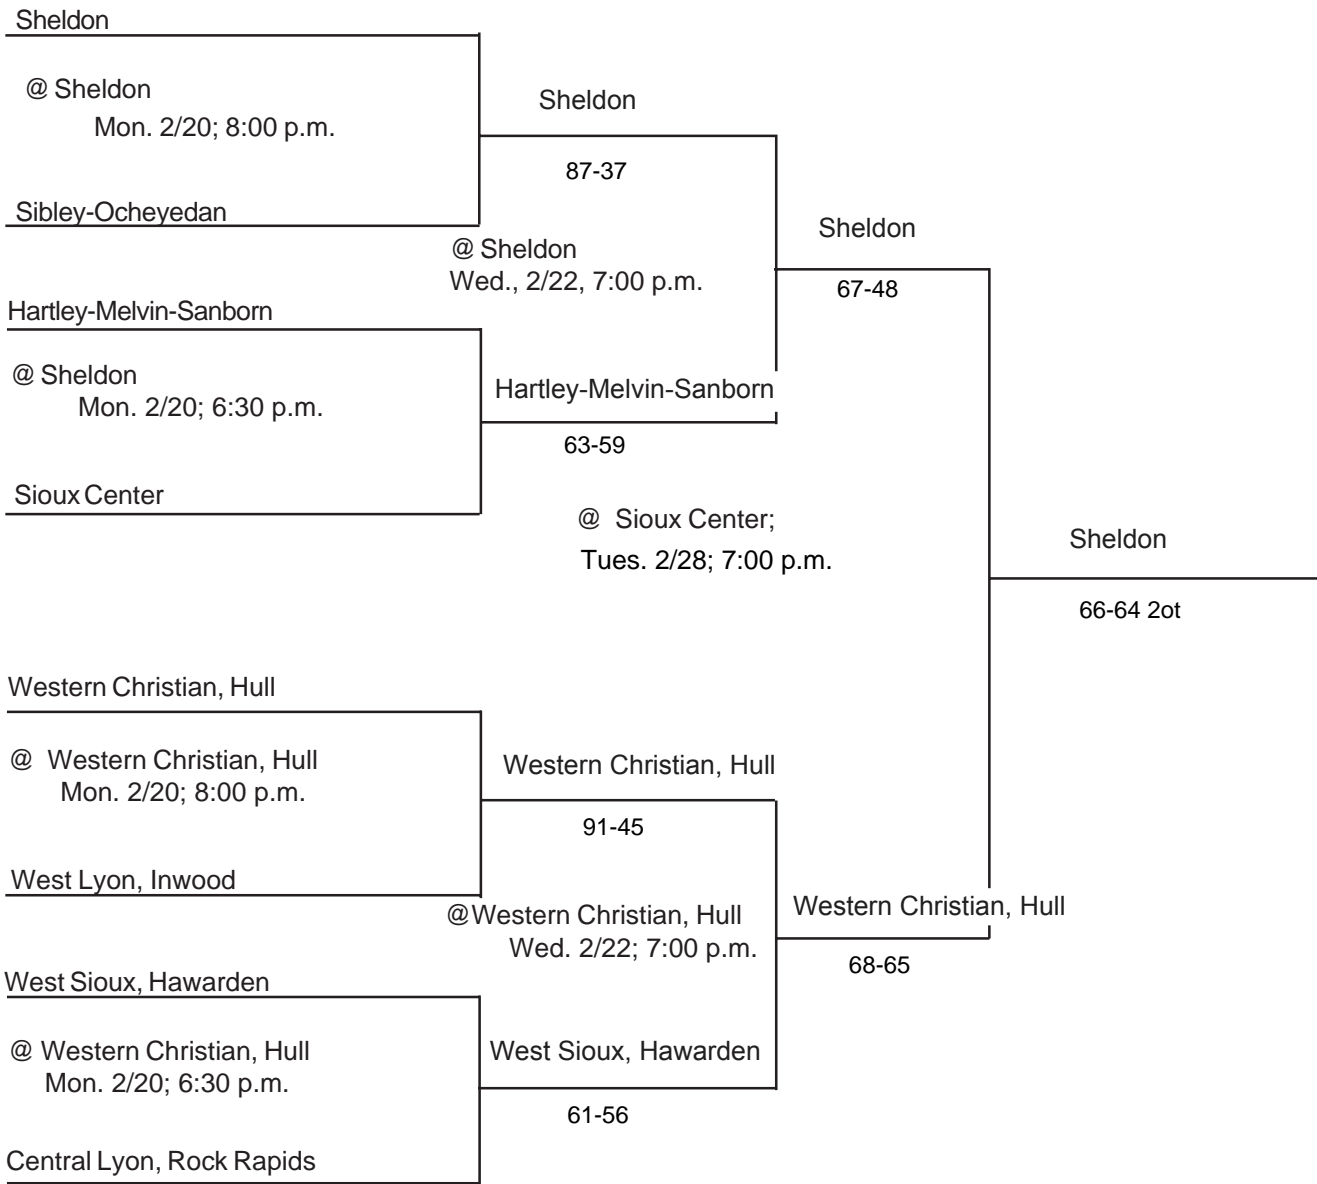

IOWA HIGH SCHOOL ATHLETIC ASSOCIATION
P.O. BOX 10
BOONE, IOWA 50036-0010
Pairings and Schedule of Tournaments/Meets Played
2006 BASKETBALL TOURNAMENT

DISTRICT AT Sheldon; Sioux Center; Western Christian, Hull

CLASS: 2A
DISTRICT # 2
SUBSTATE # 1

DISTRICT DATES & MANAGERS: @ Sheldon; 2/20, 2/22; Darrell Sneiderman, AD
@ Sioux Center; 2/28; Jim Johnson, AD
@ Western Christian, Hull; 2/20, 2/22, 2/28 (tentative); Jim Eekhoff, AD

Above pairings and time schedule established as directed by the Board of Control