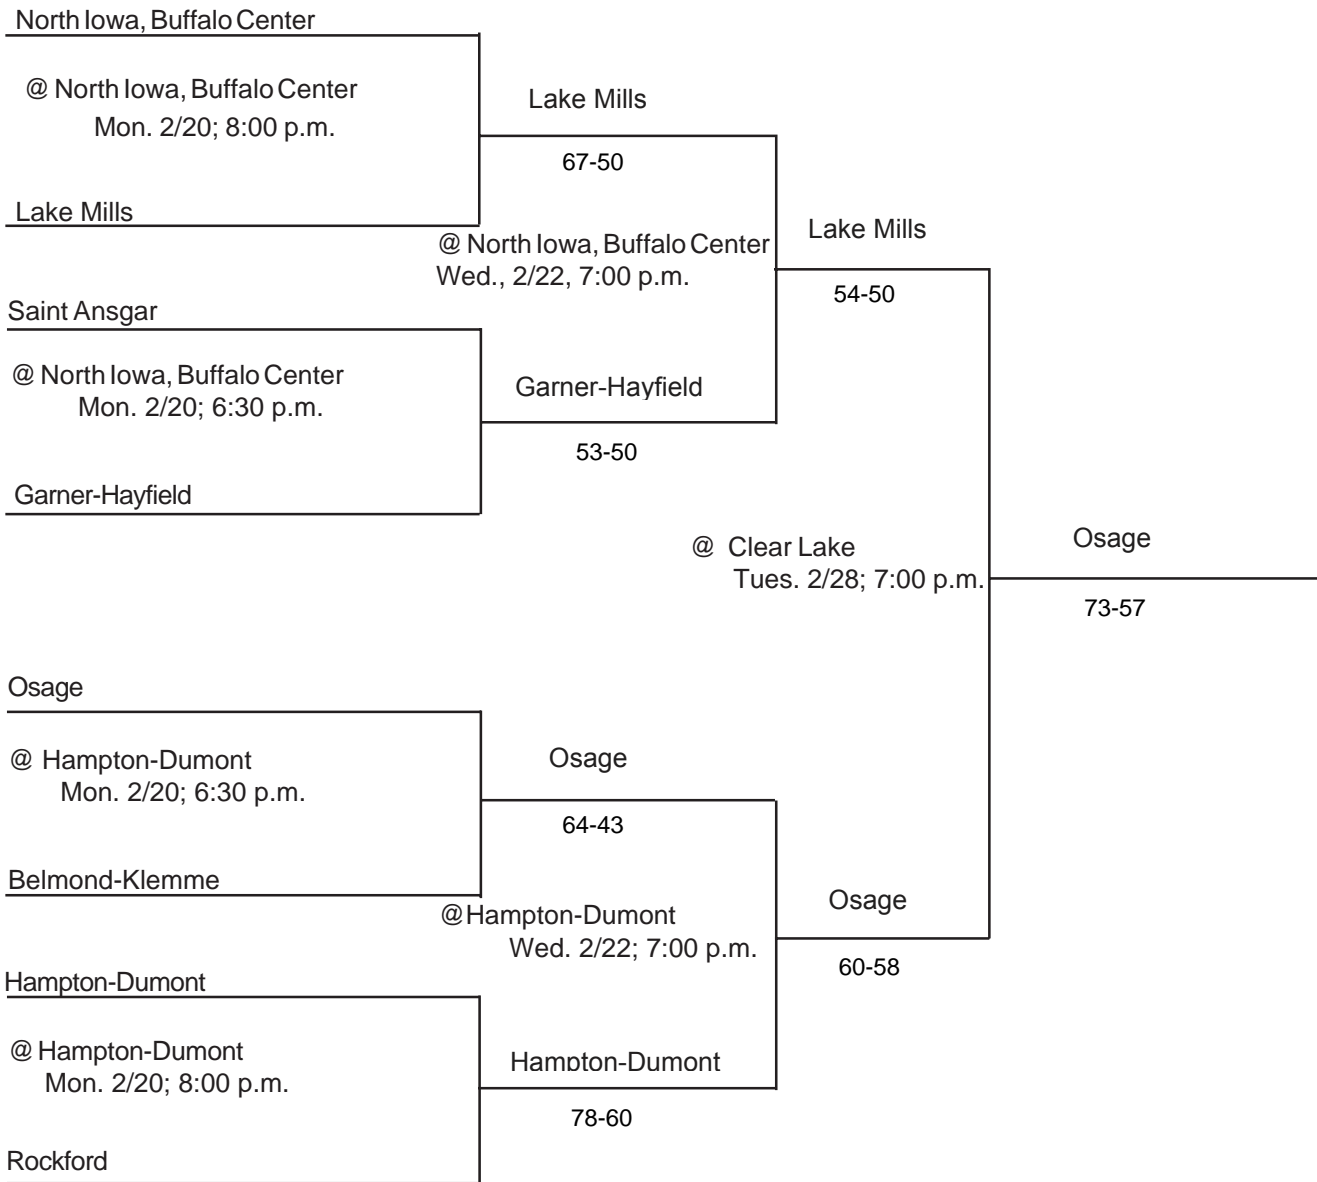

IOWA HIGH SCHOOL ATHLETIC ASSOCIATION
P.O. BOX 10
BOONE, IOWA 50036-0010
Pairings and Schedule of Tournaments/Meets Played
2006 BASKETBALL TOURNAMENT

DISTRICT AT Clear Lake; Hampton-Dumont; North Iowa, Buffalo Center

CLASS: 2A
DISTRICT # 4
SUBSTATE # 2

DISTRICT DATES & MANAGERS: @ Clear Lake; 2/28; Kevin Kahler, AD
@ Hampton-Dumont; 2/20, 2/22; Brian Johnson, AD
@ North Iowa, Buffalo Center; 2/20, 2/22; Brad Ewest, AD

Above pairings and time schedule established as directed by the Board of Control