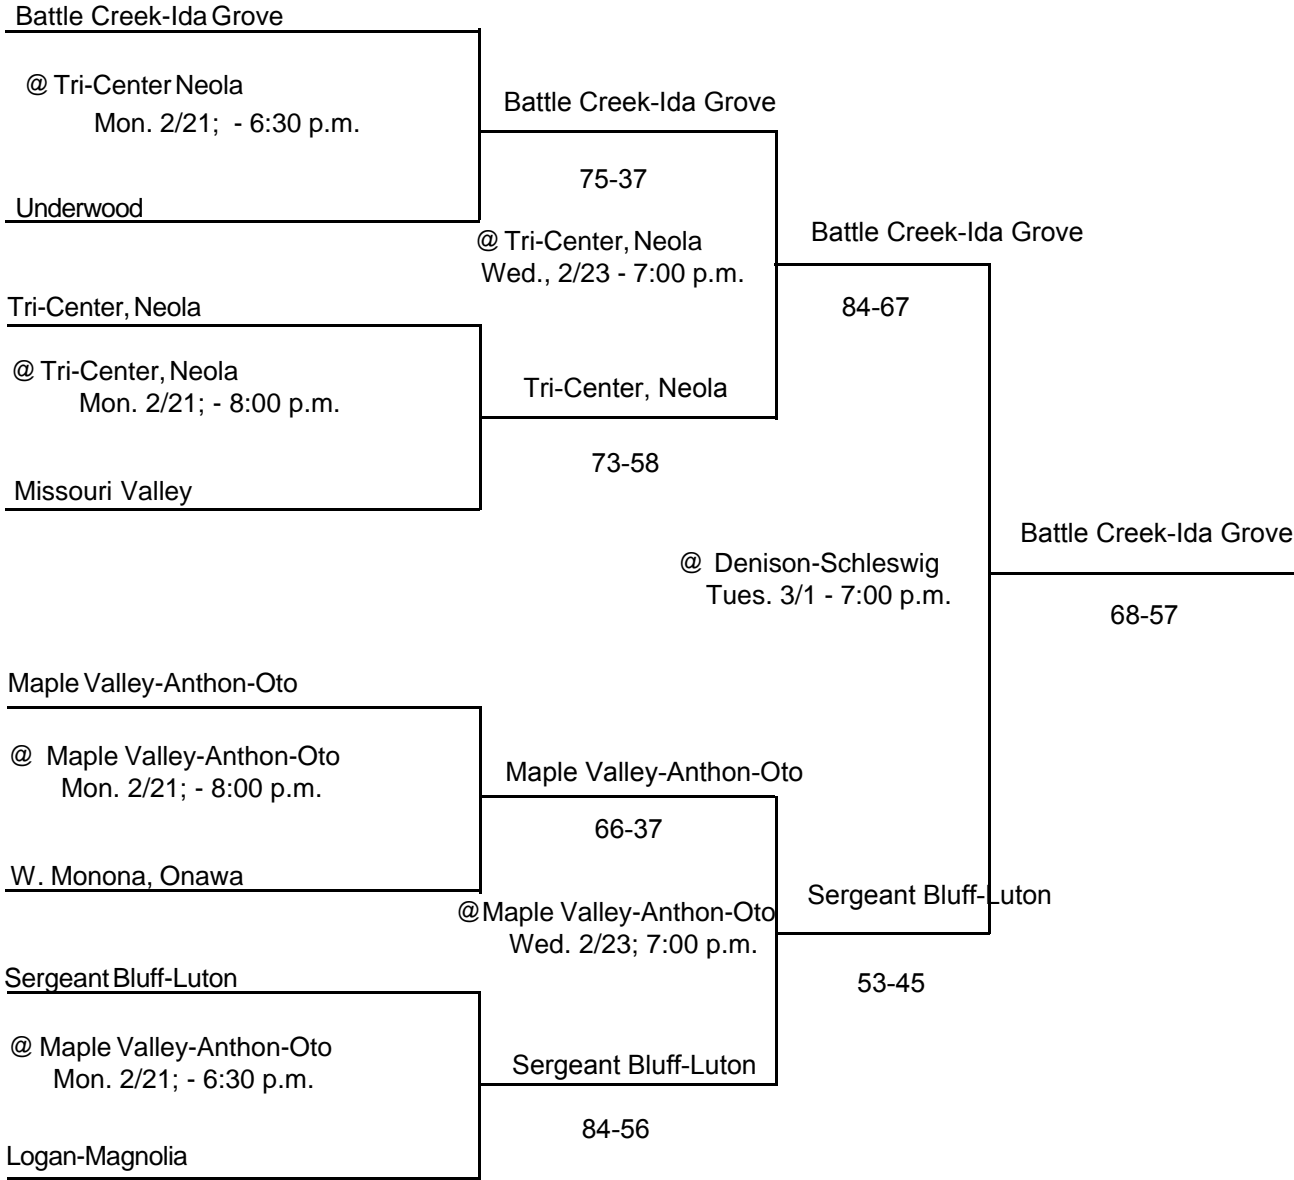

IOWA HIGH SCHOOL ATHLETIC ASSOCIATION
P.O. BOX 10
BOONE, IOWA 50036-0010
Pairings and Schedule of Tournaments/Meets Played
2005 BASKETBALL TOURNAMENT

DISTRICT AT Denison-Schleswig; Maple Valley-Anthon-Oto; Tri-Center, Neola

CLASS: 2A
DISTRICT # 1
SUBSTATE # 1

DISTRICT DATES & MANAGERS: @ Denison-Schleswig; 3/1; Dave Wiebers, AD
@ Maple Valley-Anthon-Oto; 2/21, 2/23; Mahlon Carothers, AD
@ Tri-Center, Neola, 2/21; 2/23; Brian Wedemeyer, AD

Above pairings and time schedule established as directed by the Board of Control