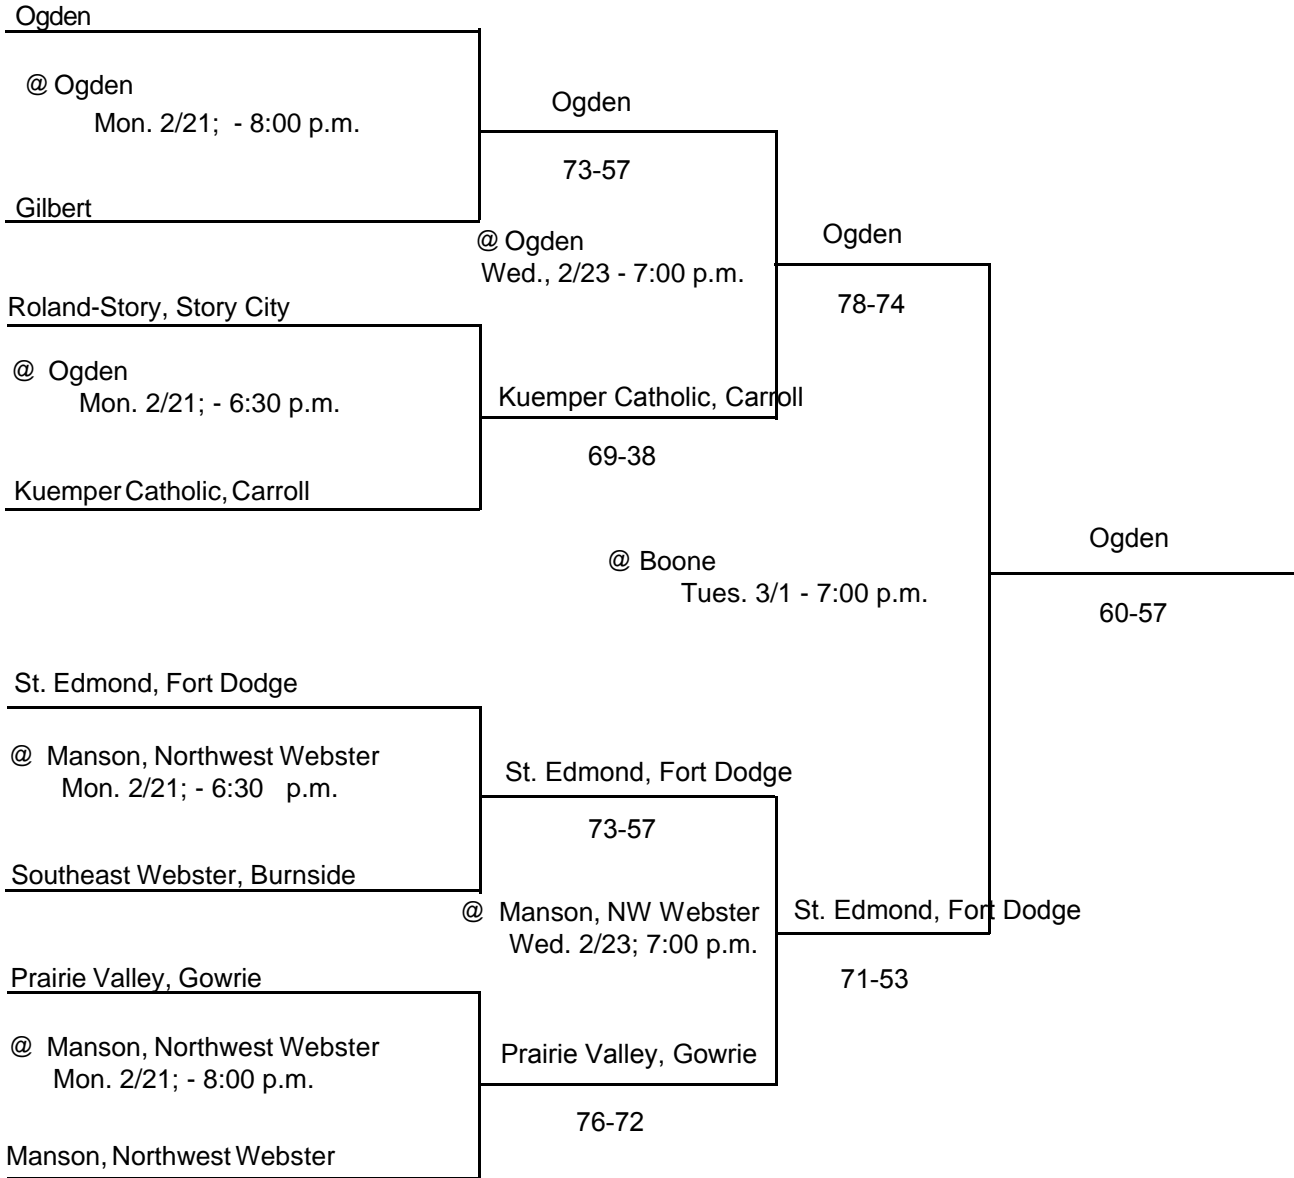

IOWA HIGH SCHOOL ATHLETIC ASSOCIATION
P.O. BOX 10
BOONE, IOWA 50036-0010
Pairings and Schedule of Tournaments/Meets Played
2005 BASKETBALL TOURNAMENT

DISTRICT AT Boone; Manson Northwest Webster; Ogden

CLASS: 2A
DISTRICT # 14
SUBSTATE # 7

DISTRICT DATES & MANAGERS: @ Boone; 3/1; Larry Moglestad, AD
@ Manson Northwest Webster; 2/21, 2/23; Mike Jepson, AD
@ Ogden; 2/21, 2/23; Brian Reimers, AD

Above pairings and time schedule established as directed by the Board of Control