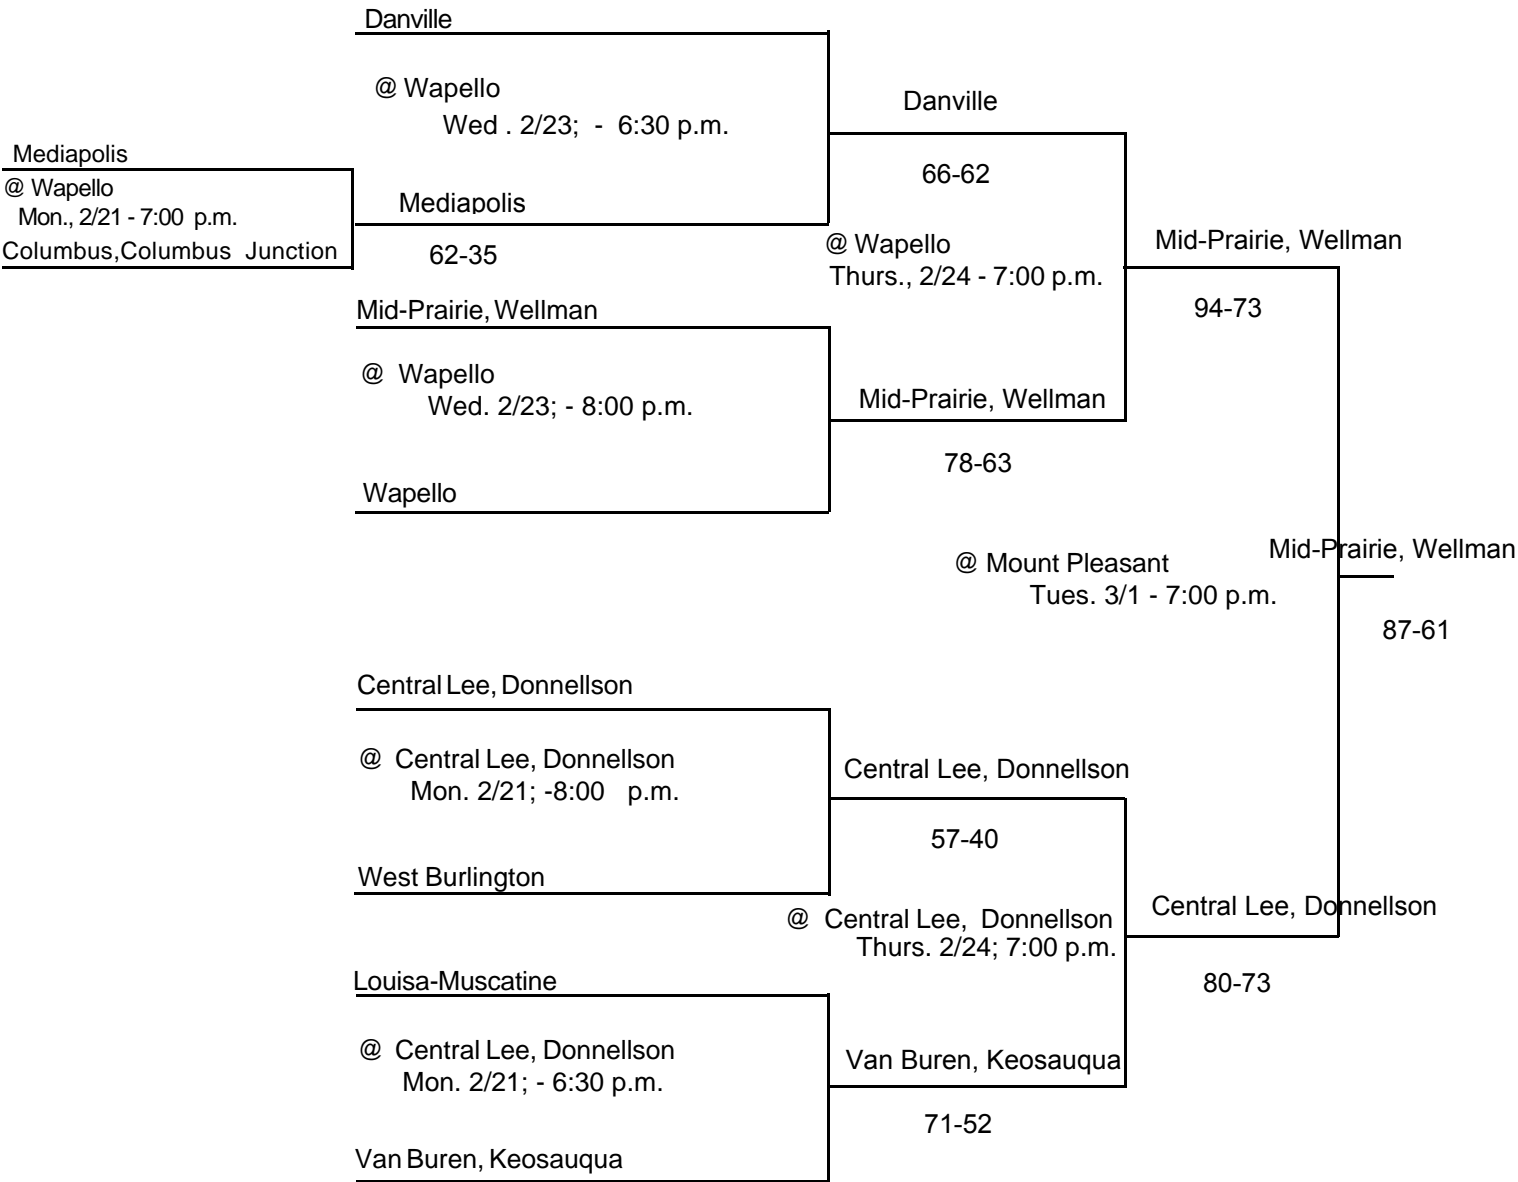

IOWA HIGH SCHOOL ATHLETIC ASSOCIATION
P.O. BOX 10
BOONE, IOWA 50036-0010
Pairings and Schedule of Tournaments/Meets Played
2005 BASKETBALL TOURNAMENT

DISTRICT AT Central Lee, Donnellson; Mount Pleasant; Wapello

CLASS: 2A
DISTRICT # 11
SUBSTATE # 6
DISTRICT DATES & MANAGERS: @ Central Lee, Donnellson; 2/21, 2/24; Clay Vass, AD
@ Mount Pleasant; 3/1; Bob Jensen, AD
@ Wapello; 2/21, 2/23, 2/24; Gwen Cumberland-Schaeffer, AD

Above pairings and time schedule established as directed by the Board of Control