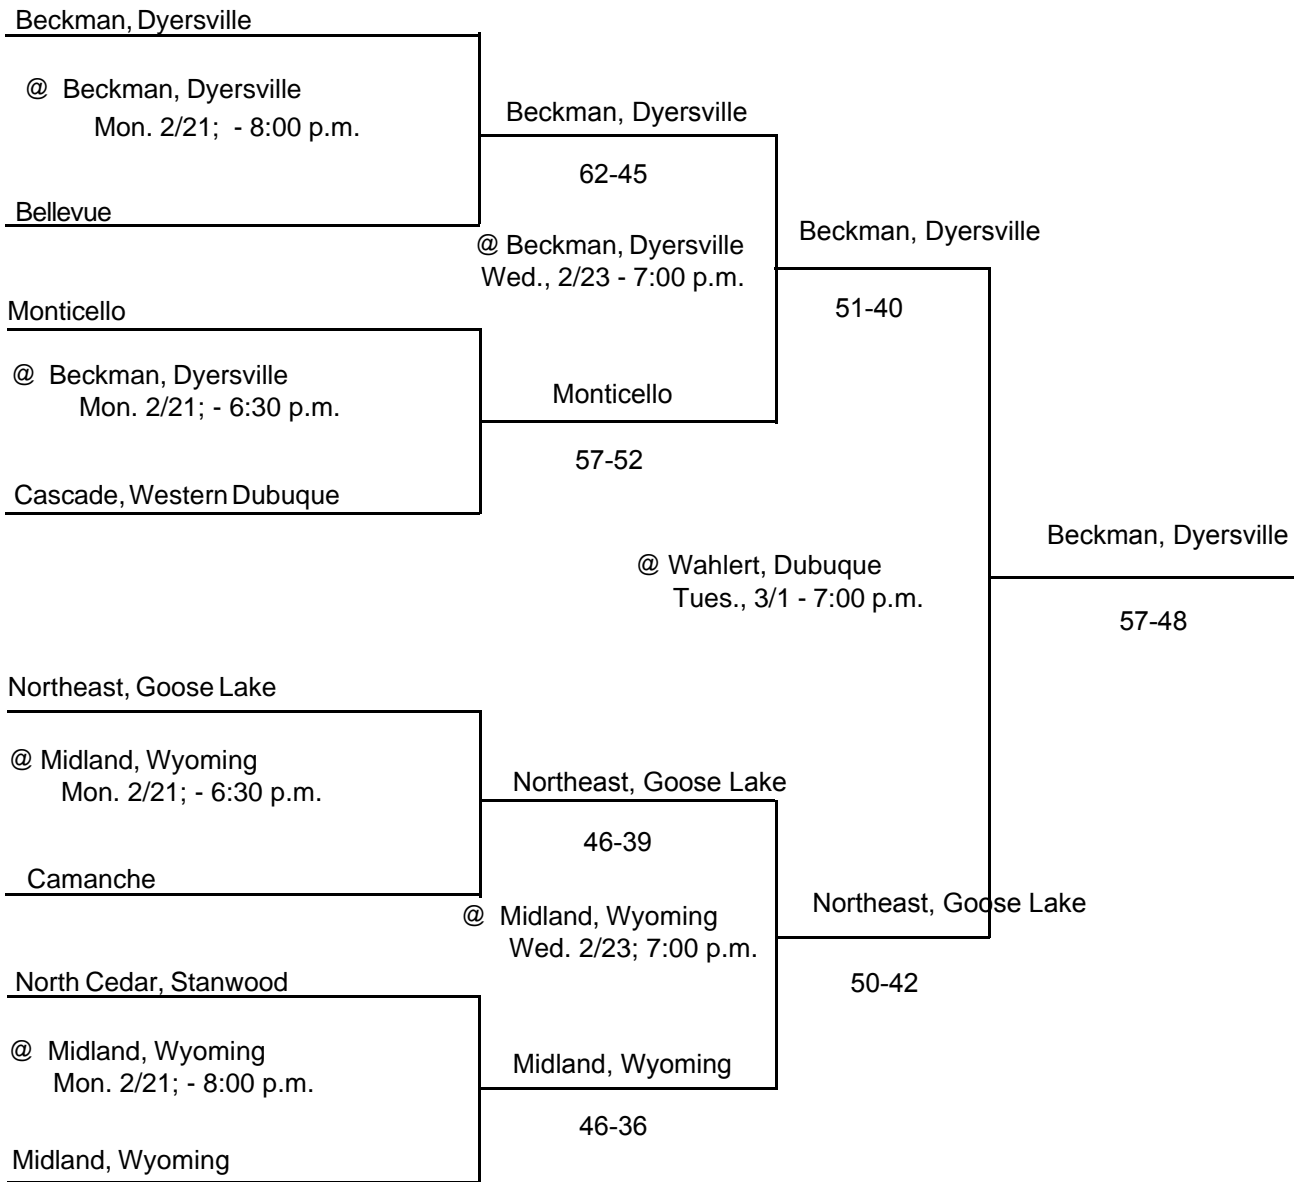

IOWA HIGH SCHOOL ATHLETIC ASSOCIATION
P.O. BOX 10
BOONE, IOWA 50036-0010
Pairings and Schedule of Tournaments/Meets Played
2005 BASKETBALL TOURNAMENT

DISTRICT AT Beckman, Dyersville; Midland, Wyoming; Wahlert, Dubuque

CLASS: 2A
DISTRICT # 10
SUBSTATE # 5
DISTRICT DATES & MANAGERS: @ Beckman, Dyersville; 2/21, 2/23; Todd Troutman, AD
@ Midland, Wyoming; 2/21, 2/23; Kirk Park, AD
@ Wahlert, Dubuque; 3/1; Jim Killoran, AD

Above pairings and time schedule established as directed by the Board of Control