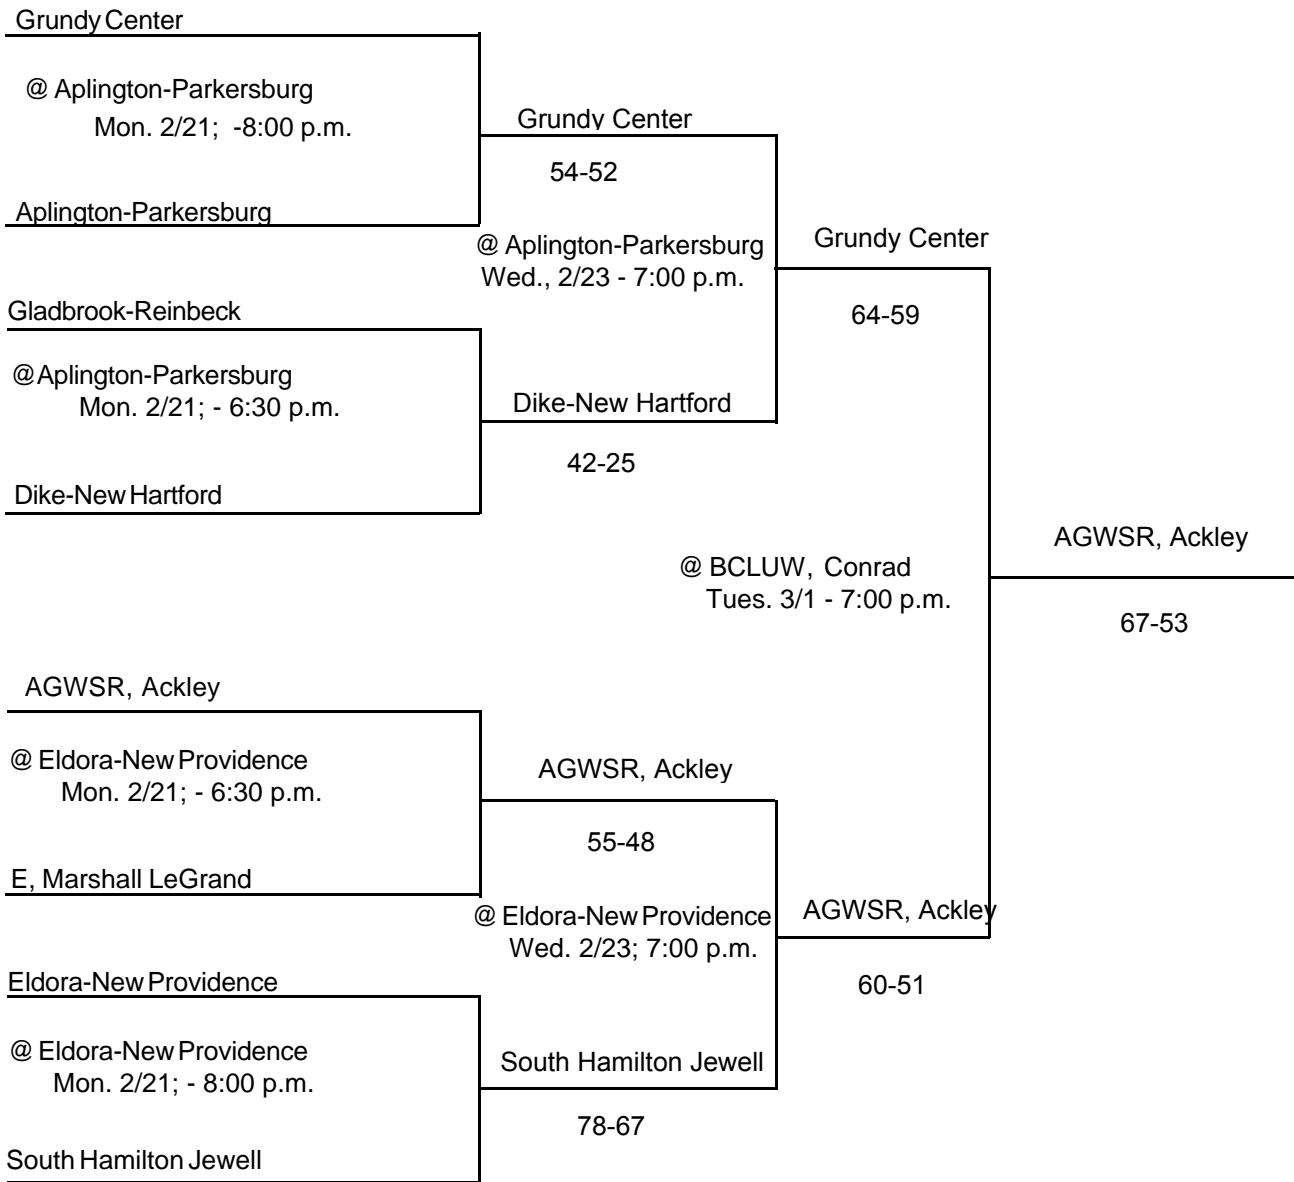

IOWA HIGH SCHOOL ATHLETIC ASSOCIATION
P.O. BOX 10
BOONE, IOWA 50036-0010
Pairings and Schedule of Tournaments/Meets Played
2005 BASKETBALL TOURNAMENT

DISTRICT AT Aplington-Parkersburg; BCLUW, Conrad; Eldora-New Providence

CLASS: 2A
DISTRICT # 7
SUBSTATE # 4
DISTRICT DATES & MANAGERS: @ Aplington-Parkersburg, 2/21; 2/23; Ed Thomas, AD
@ BCLUW, Conrad; 3/1; John Schill, AD
@ Eldora-New Providence, 2/21; 2/23; Rhett Barrett, AD

Above pairings and time schedule established as directed by the Board of Control