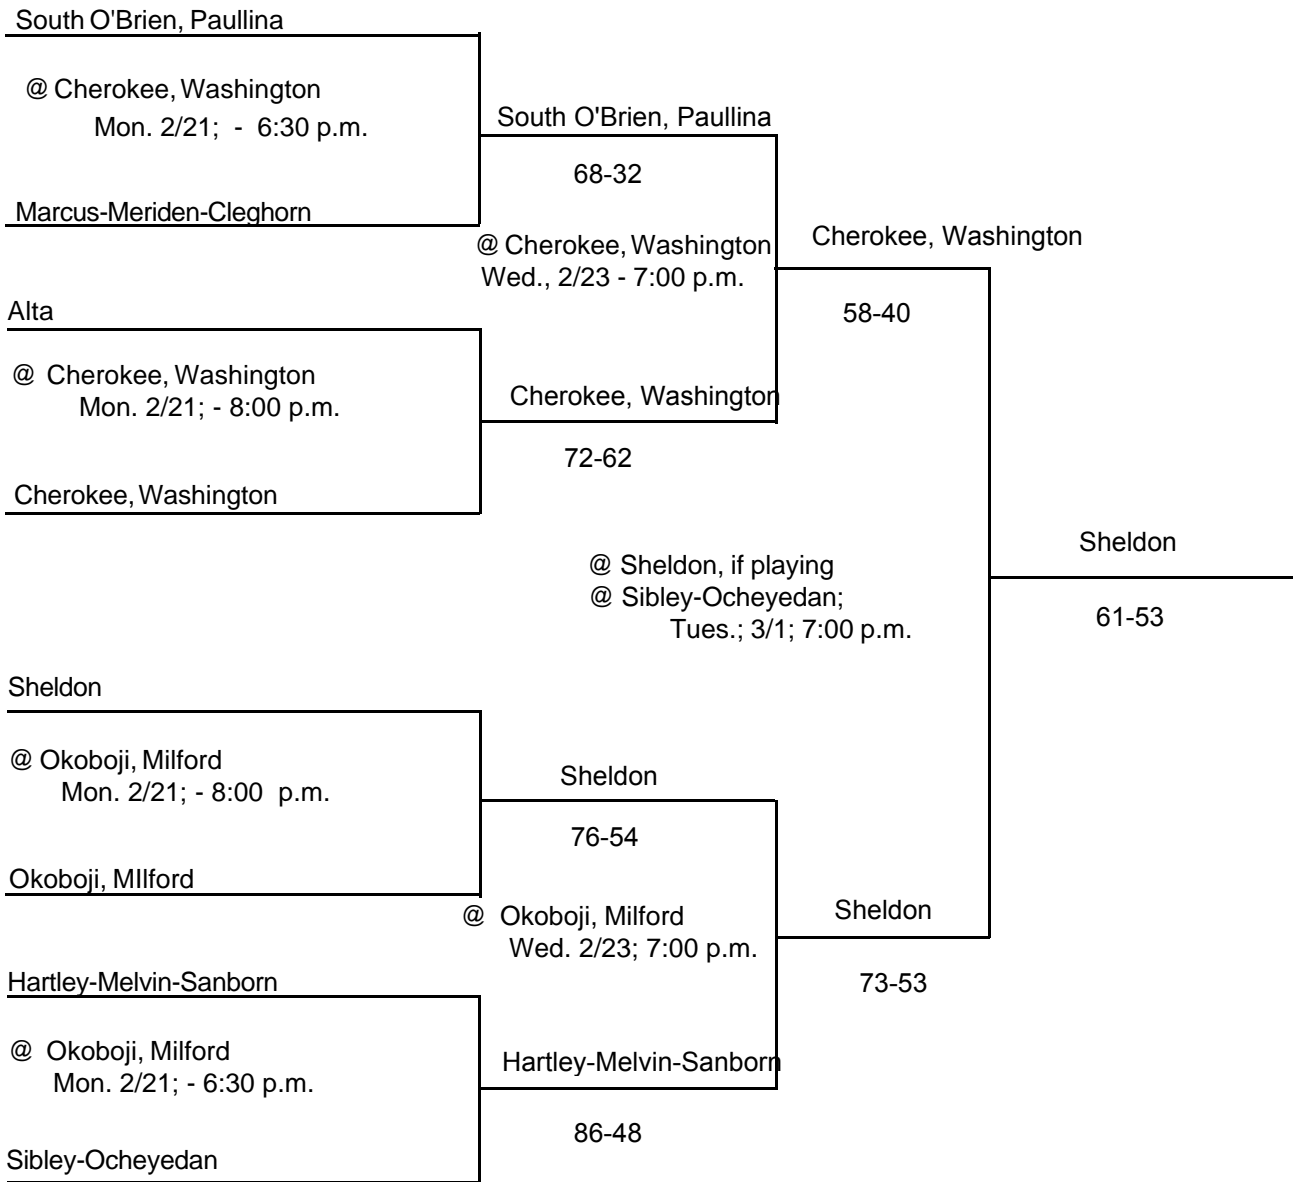

IOWA HIGH SCHOOL ATHLETIC ASSOCIATION
P.O. BOX 10
BOONE, IOWA 50036-0010
Pairings and Schedule of Tournaments/Meets Played
2005 BASKETBALL TOURNAMENT

DISTRICT AT Cherokee, Washington; Okoboji, Milford; Sheldon (T); Sibley-Ocheyedan (T)

CLASS: 2A
DISTRICT #3
SUBSTATE # 2

DISTRICT DATES & MANAGERS: @ Cherokee, Washington, 2/21; 2/23; Neil Phipps, AD
@ Okoboji, Milford, 2/21; 2/23; Rod Lockey, AD
@ Sheldon, 3/1 (T); Darrell Sneiderman, AD
@ Sibley-Ocheyedan; 3/1 (T); Henry Eekhoff, AD

Above pairings and time schedule established as directed by the Board of Control