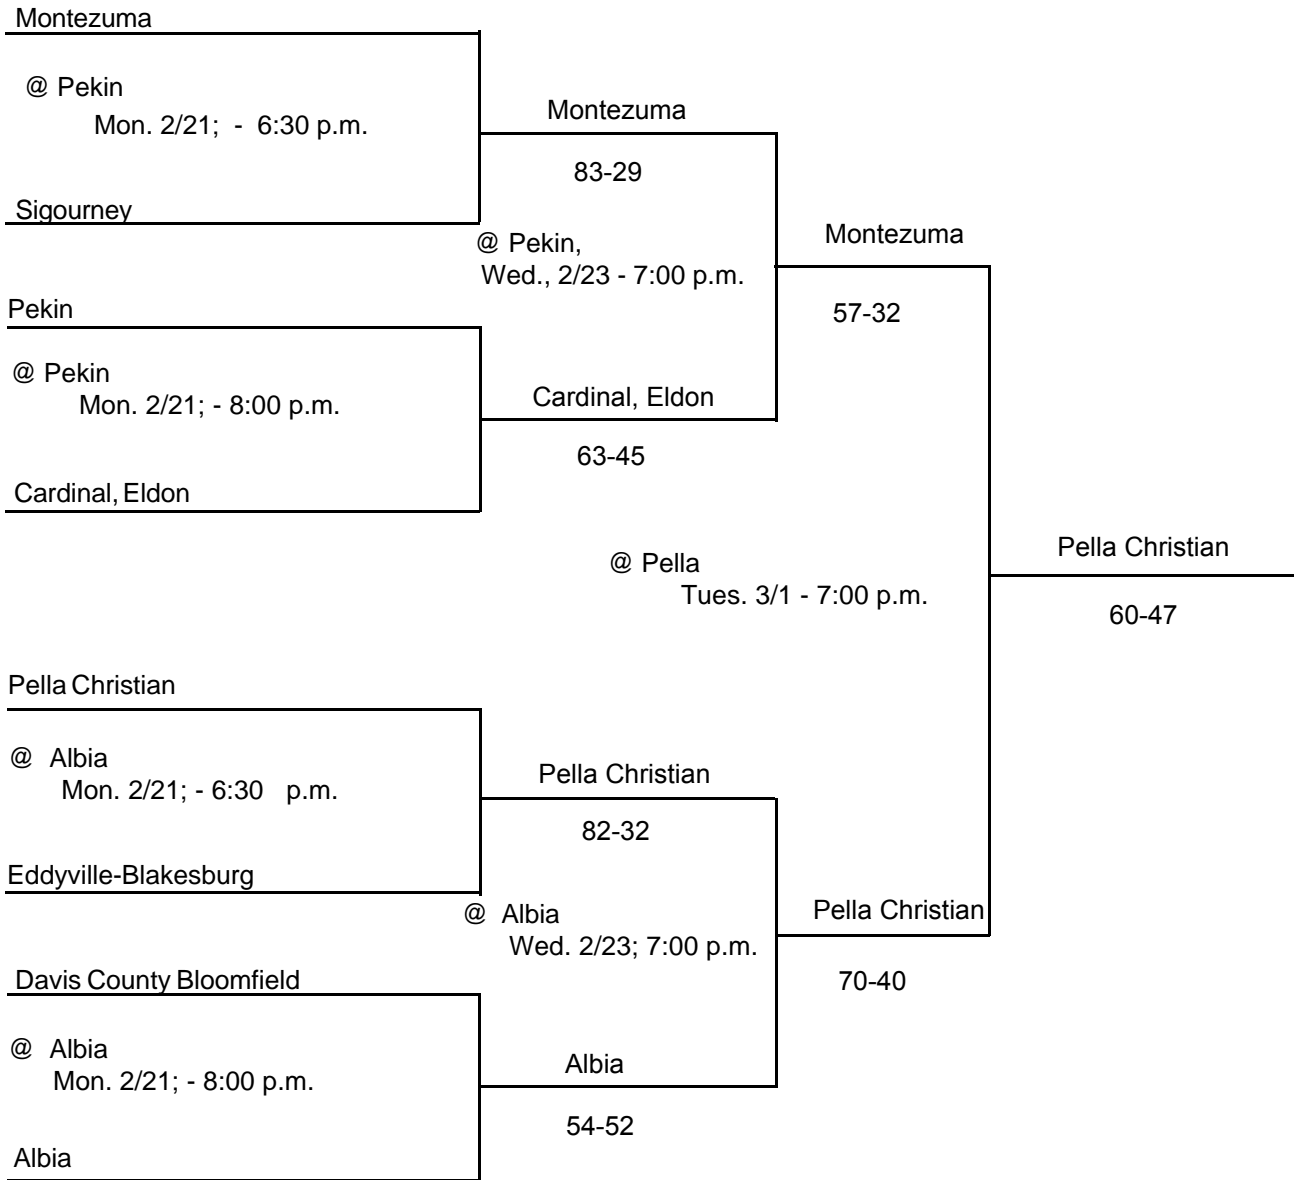

IOWA HIGH SCHOOL ATHLETIC ASSOCIATION
P.O. BOX 10
BOONE, IOWA 50036-0010
Pairings and Schedule of Tournaments/Meets Played
2005 BASKETBALL TOURNAMENT

DISTRICT AT Albia; Pekin; Pella

CLASS: 2A
DISTRICT # 12
SUBSTATE # 6
DISTRICT DATES & MANAGERS: @ Albia; 2/21, 2/23; Don Capaldo, AD
@ Pekin; 2/21, 2/23; Art Sathoff, AD
@ Pella; 3/1; Bill Van Horn, AD

Above pairings and time schedule established as directed by the Board of Control