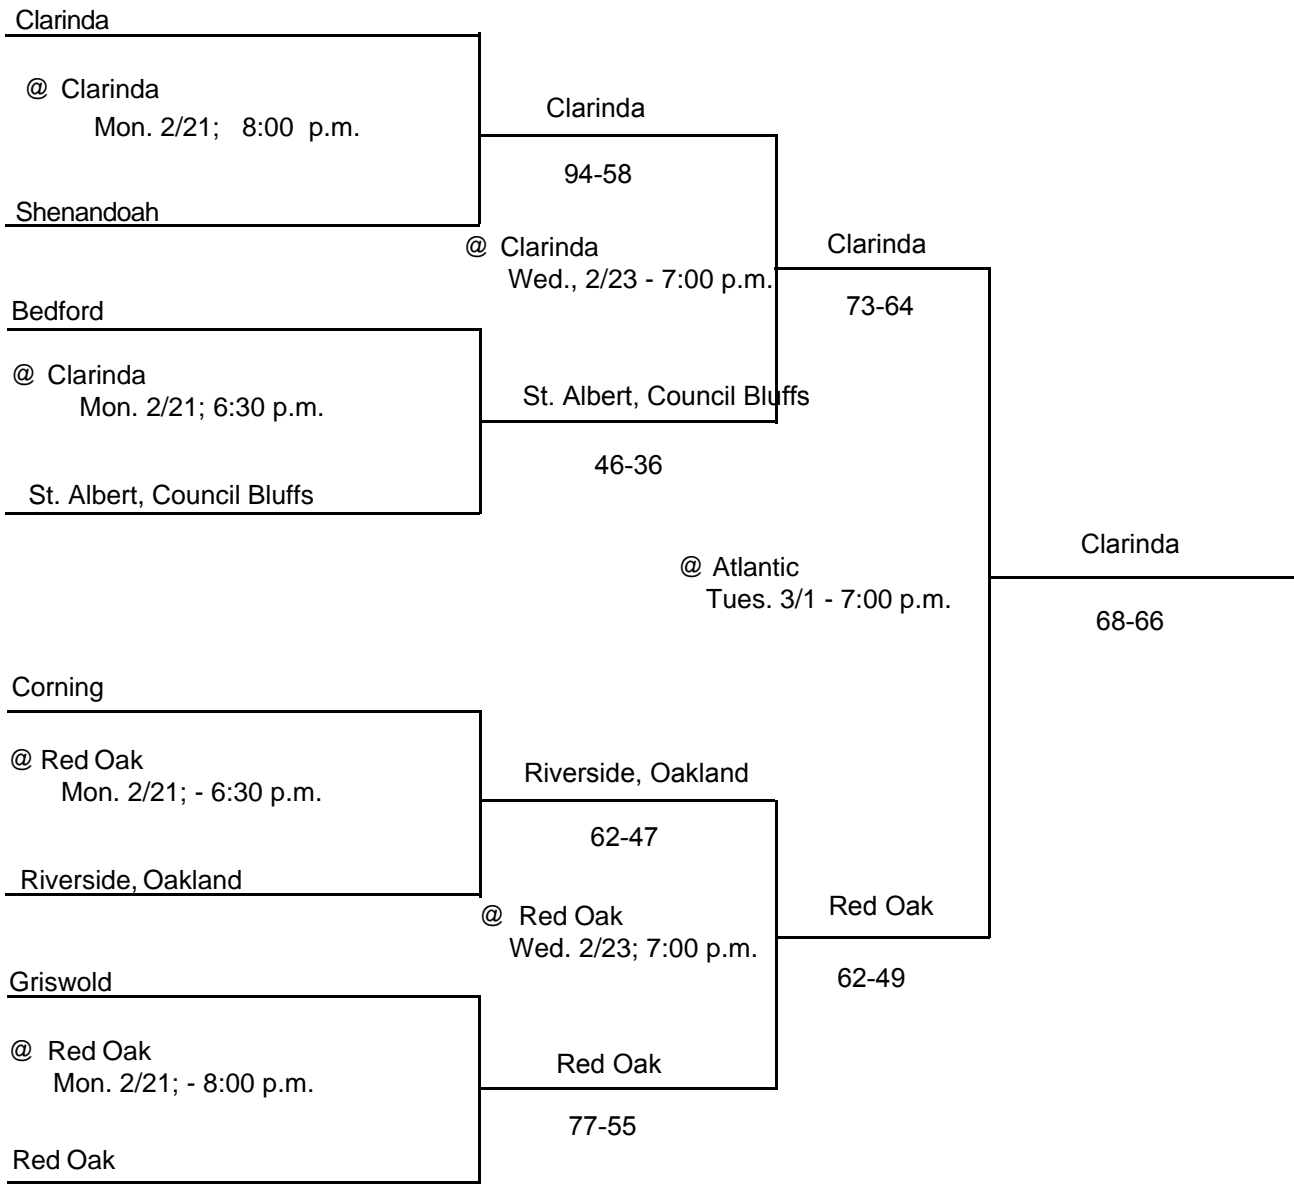

Above pairings and time schedule established as directed by the Board of Control