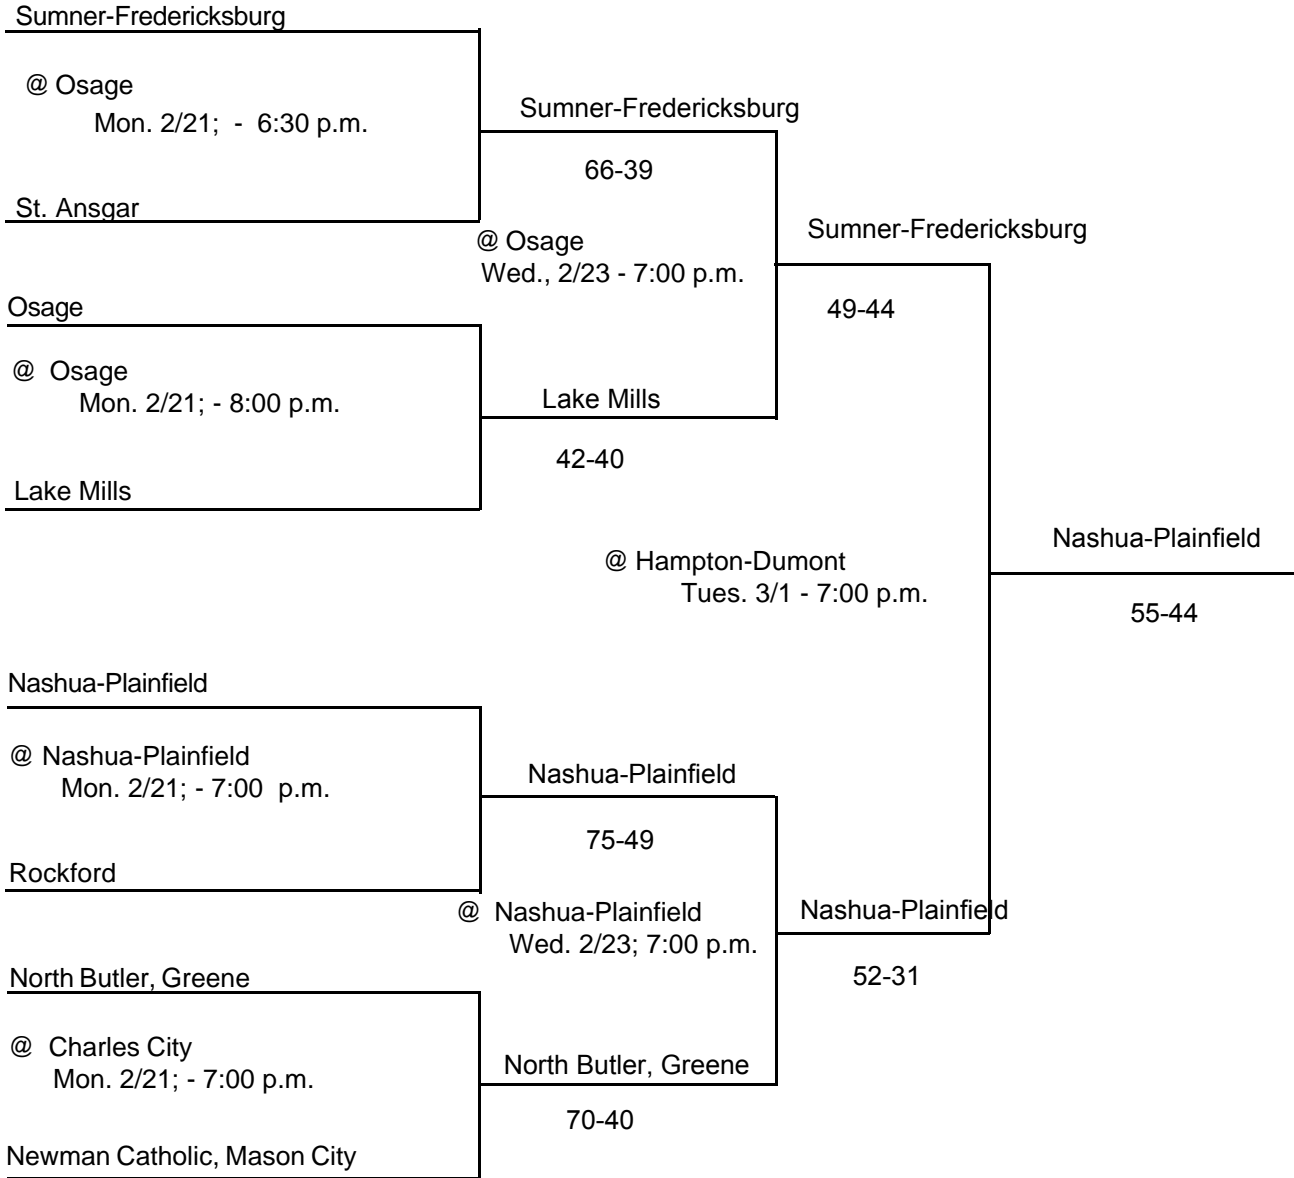

IOWA HIGH SCHOOL ATHLETIC ASSOCIATION
P.O. BOX 10
BOONE, IOWA 50036-0010
Pairings and Schedule of Tournaments/Meets Played
2005 BASKETBALL TOURNAMENT

DISTRICT AT Charles City; Hampton-Dumont; Nashua-Plainfield; Osage

CLASS: 2A
DISTRICT #5
SUBSTATE # 3

DISTRICT DATES & MANAGERS: @ Charles City; 2/21; Hans Goettsch, AD
@ Hampton-Dumont; 3/1; Brian Johnson, AD
@ Nashua-Plainfield; 2/21, 2/23; Kris Griffith/Jeff Trost, ADs
@ Osage; 2/21, 2/23; Keith Mayer, AD

Above pairings and time schedule established as directed by the Board of Control