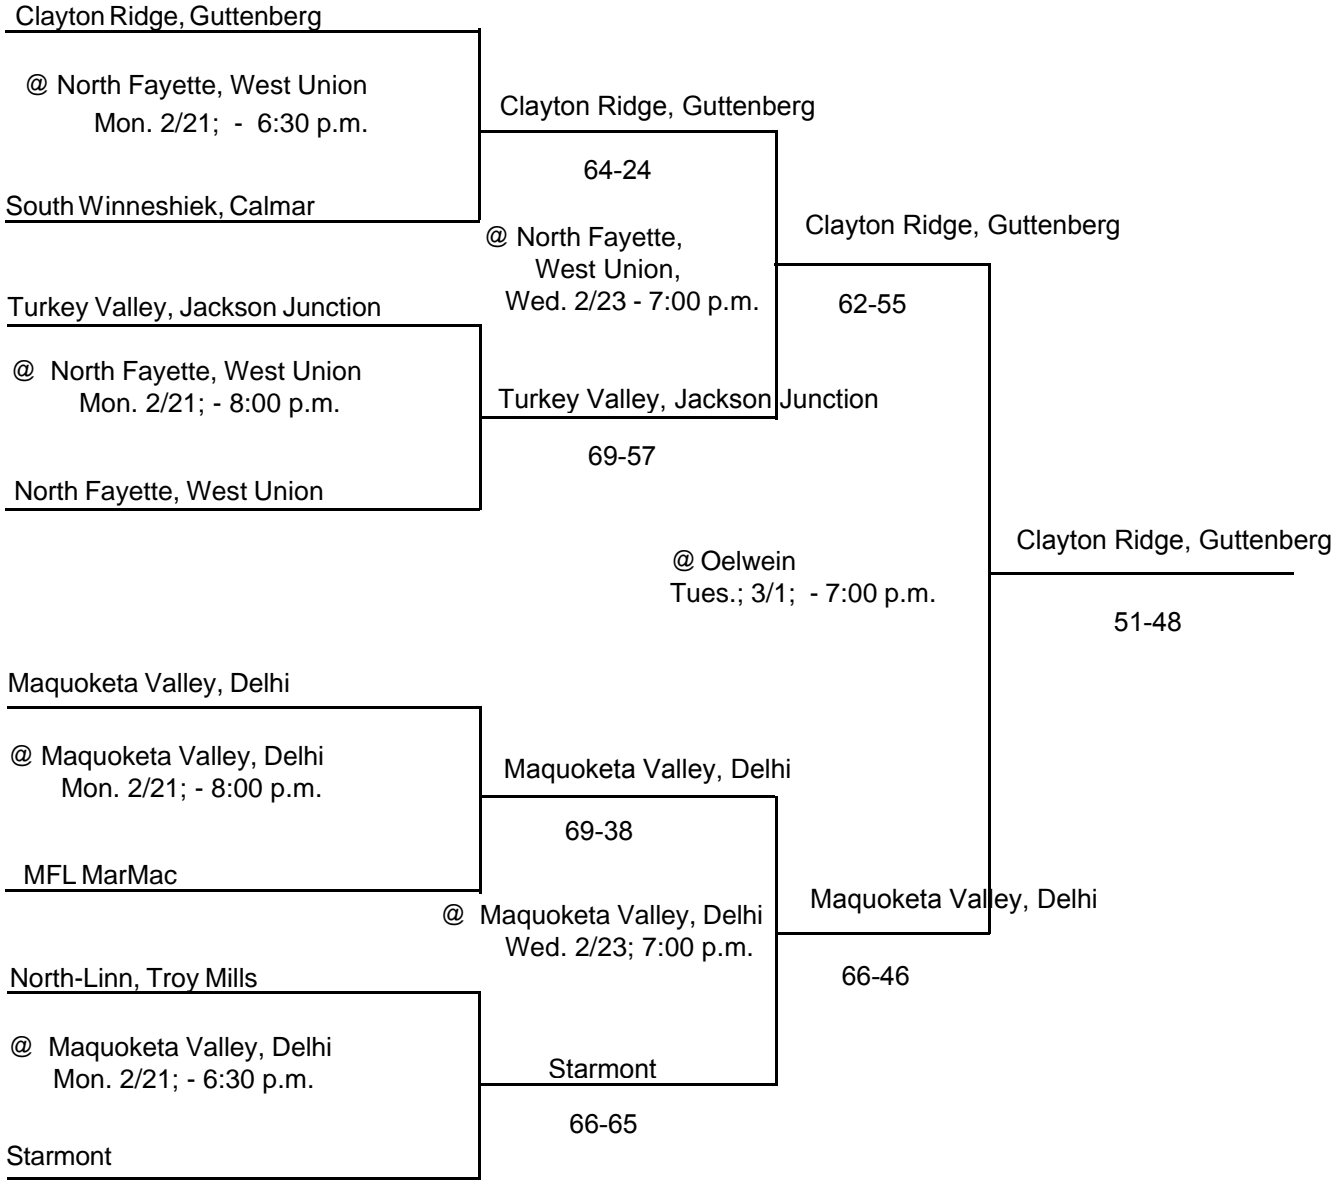

IOWA HIGH SCHOOL ATHLETIC ASSOCIATION
P.O. BOX 10
BOONE, IOWA 50036-0010
Pairings and Schedule of Tournaments/Meets Played
2005 BASKETBALL TOURNAMENT

DISTRICT AT Maquoketa Valley, Delhi; North Fayette, West Union; Oelwein

CLASS: 2A
DISTRICT #6
SUBSTATE # 3
DISTRICT DATES & MANAGERS: @ Maquoketa Valley, Delhi; 2/21, 2/23; Curt Feldt, AD
@ North Fayette, West Union; 2/21, 2/23; Ron Imoehl, AD
@ Oelwein; 3/1; Terry Scherbring, AD

Above pairings and time schedule established as directed by the Board of Control