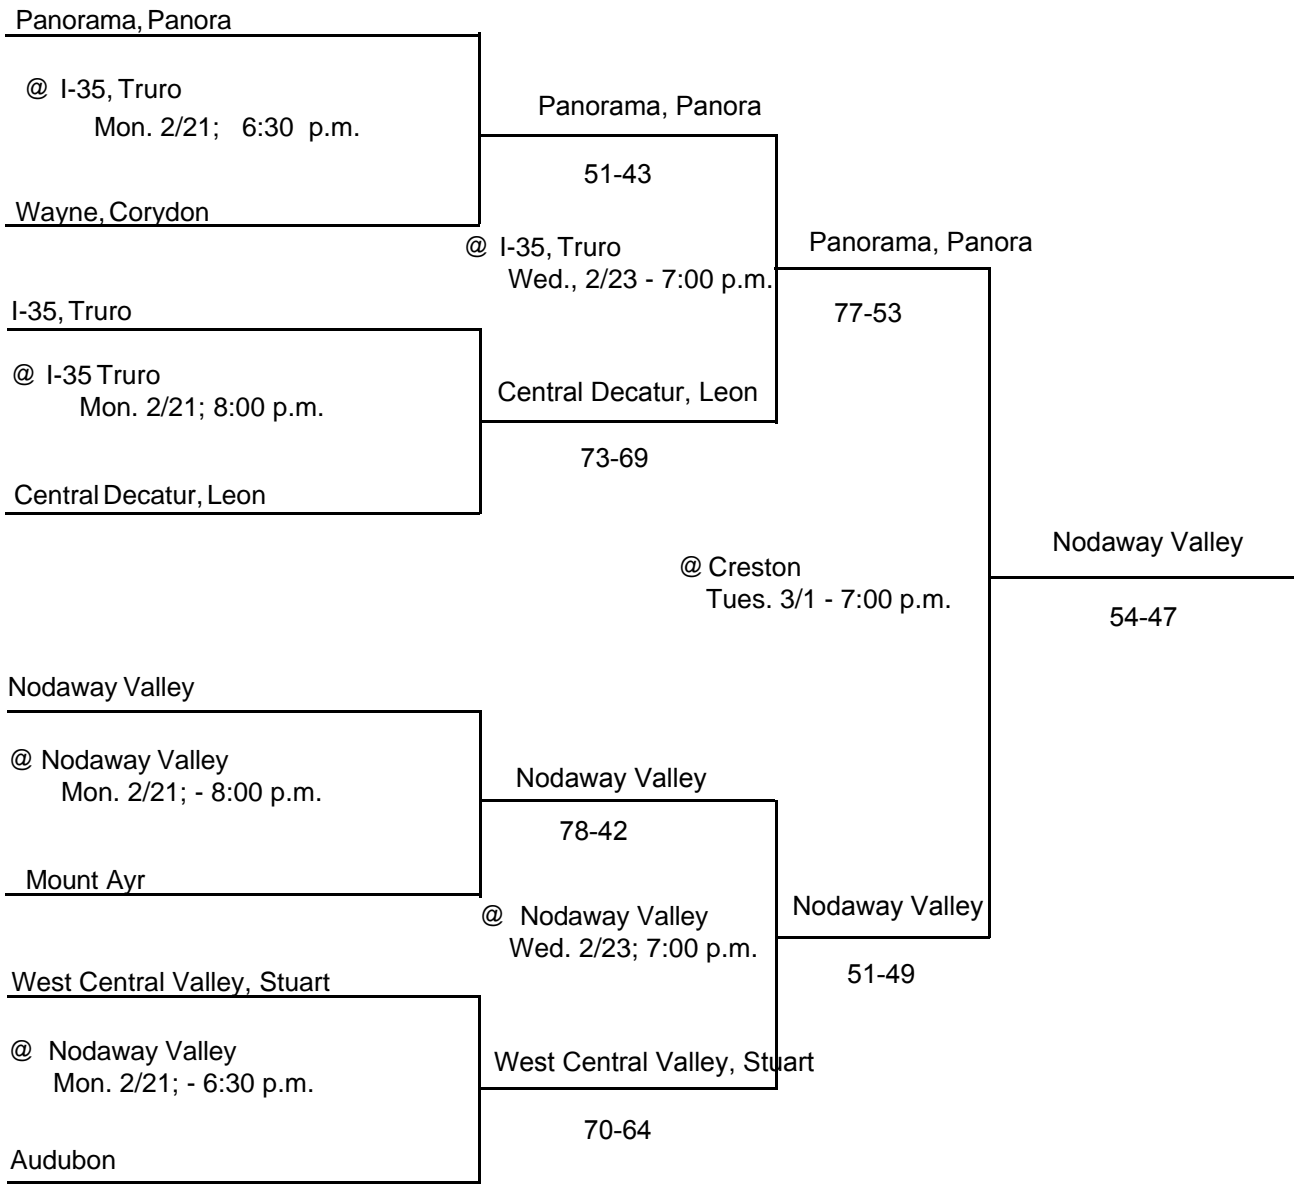

IOWA HIGH SCHOOL ATHLETIC ASSOCIATION
P.O. BOX 10
BOONE, IOWA 50036-0010
Pairings and Schedule of Tournaments/Meets Played
2005 BASKETBALL TOURNAMENT

DISTRICT AT   Creston; I-35, Truro; Nodaway Valley

CLASS: 2A
DISTRICT #15
SUBSTATE # 8

DISTRICT DATES & MANAGERS: @ Creston; 3/1; Jeff Bevins, AD
                                                  @ I-35, Truro; 2/21, 2/23; Ray Condon, AD
                                                  @ Nodaway Valley; 2/21, 2/23; David Huff, AD

Above pairings and time schedule established as directed by the Board of Control