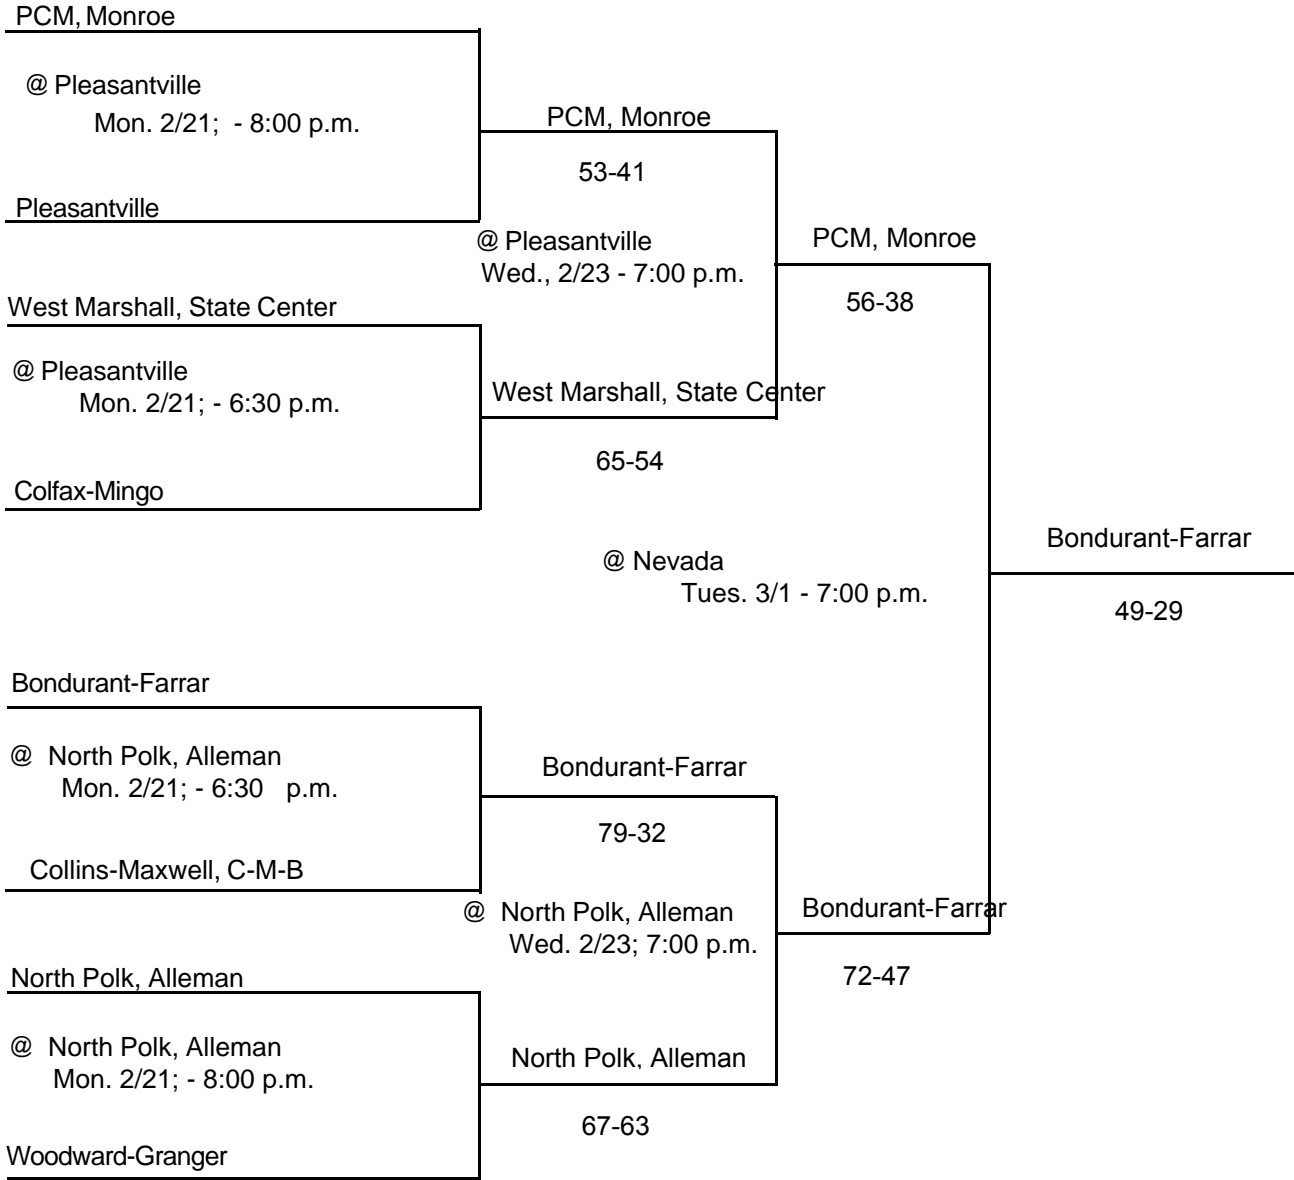

IOWA HIGH SCHOOL ATHLETIC ASSOCIATION
P.O. BOX 10
BOONE, IOWA 50036-0010
Pairings and Schedule of Tournaments/Meets Played
2005 BASKETBALL TOURNAMENT

DISTRICT AT   Nevada; North Polk, Alleman; Pleasantville

CLASS: 2A
DISTRICT # 13
SUBSTATE # 7
DISTRICT DATES & MANAGERS: @ Nevada; 3/1; David McCaulley, AD
                                                  @ North Polk, Alleman; 2/21, 2/23; Jack Christensen, AD
                                                  @ Pleasantville, 2/21; 2/23; Tim Korselman, AD

Above pairings and time schedule established as directed by the Board of Control