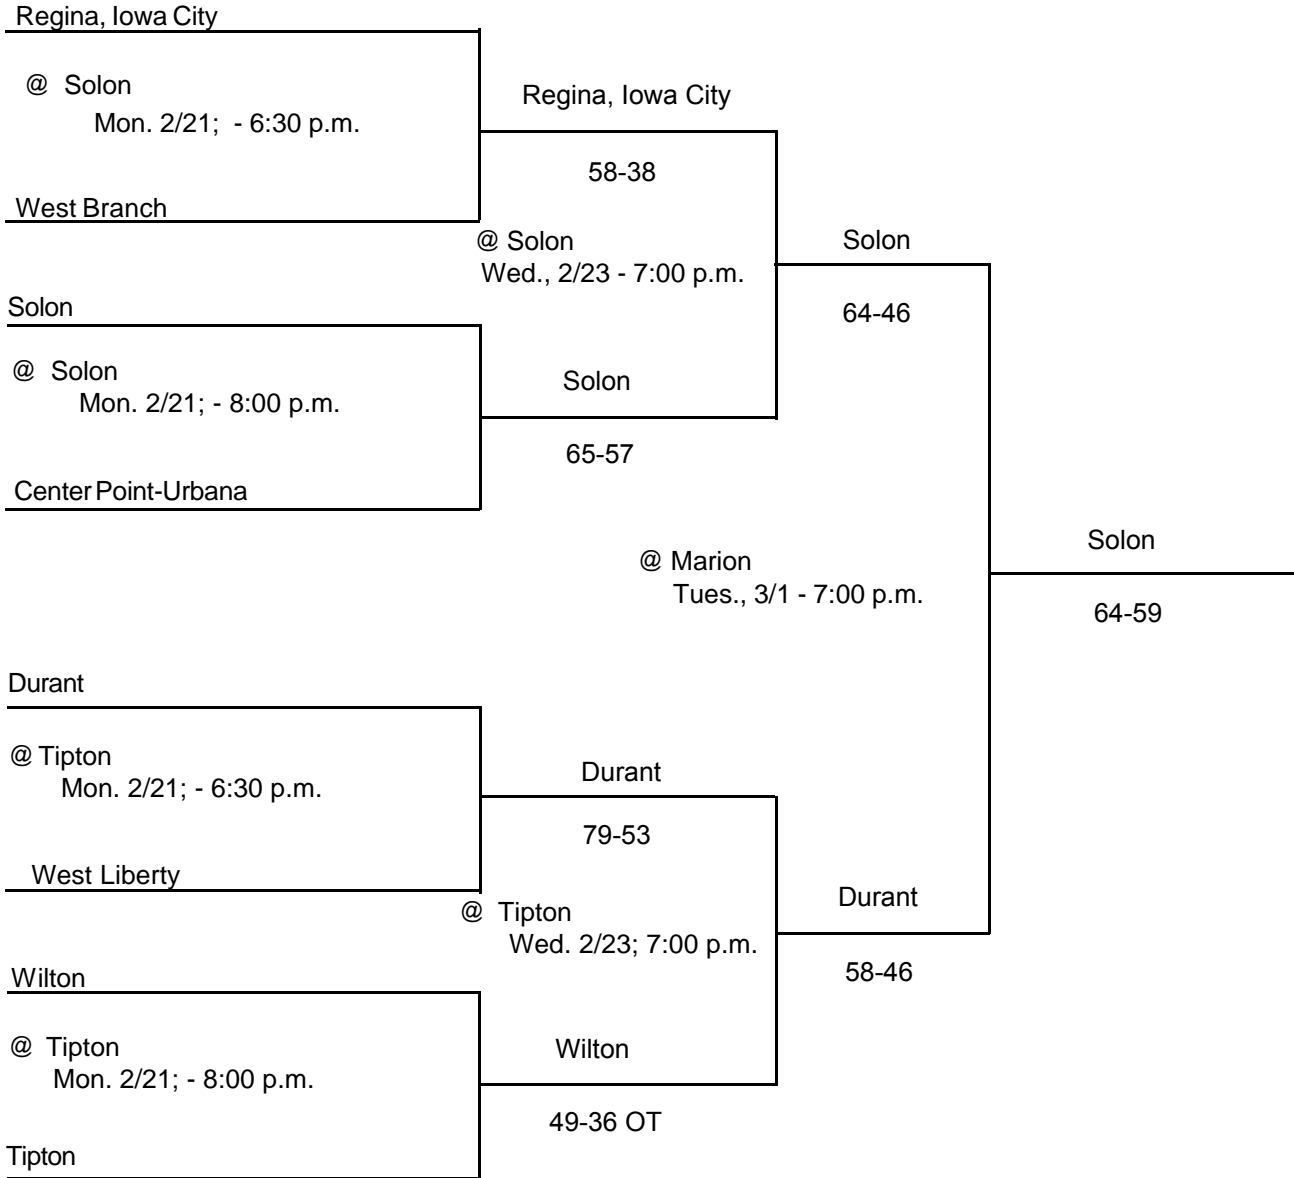

IOWA HIGH SCHOOL ATHLETIC ASSOCIATION
P.O. BOX 10
BOONE, IOWA 50036-0010
Pairings and Schedule of Tournaments/Meets Played
2005 BASKETBALL TOURNAMENT

DISTRICT AT Marion; Solon; Tipton

CLASS: 2A
DISTRICT #9
SUBSTATE #5

DISTRICT DATES & MANAGERS: @ Marion, 3/1; Hans Goettsch, AD
@ Solon, 2/21; 2/23, Keith McSweeney, AD
@ Tipton, 2/21; 2/23; David Voegelsgang, AD

Above pairings and time schedule established as directed by the Board of Control