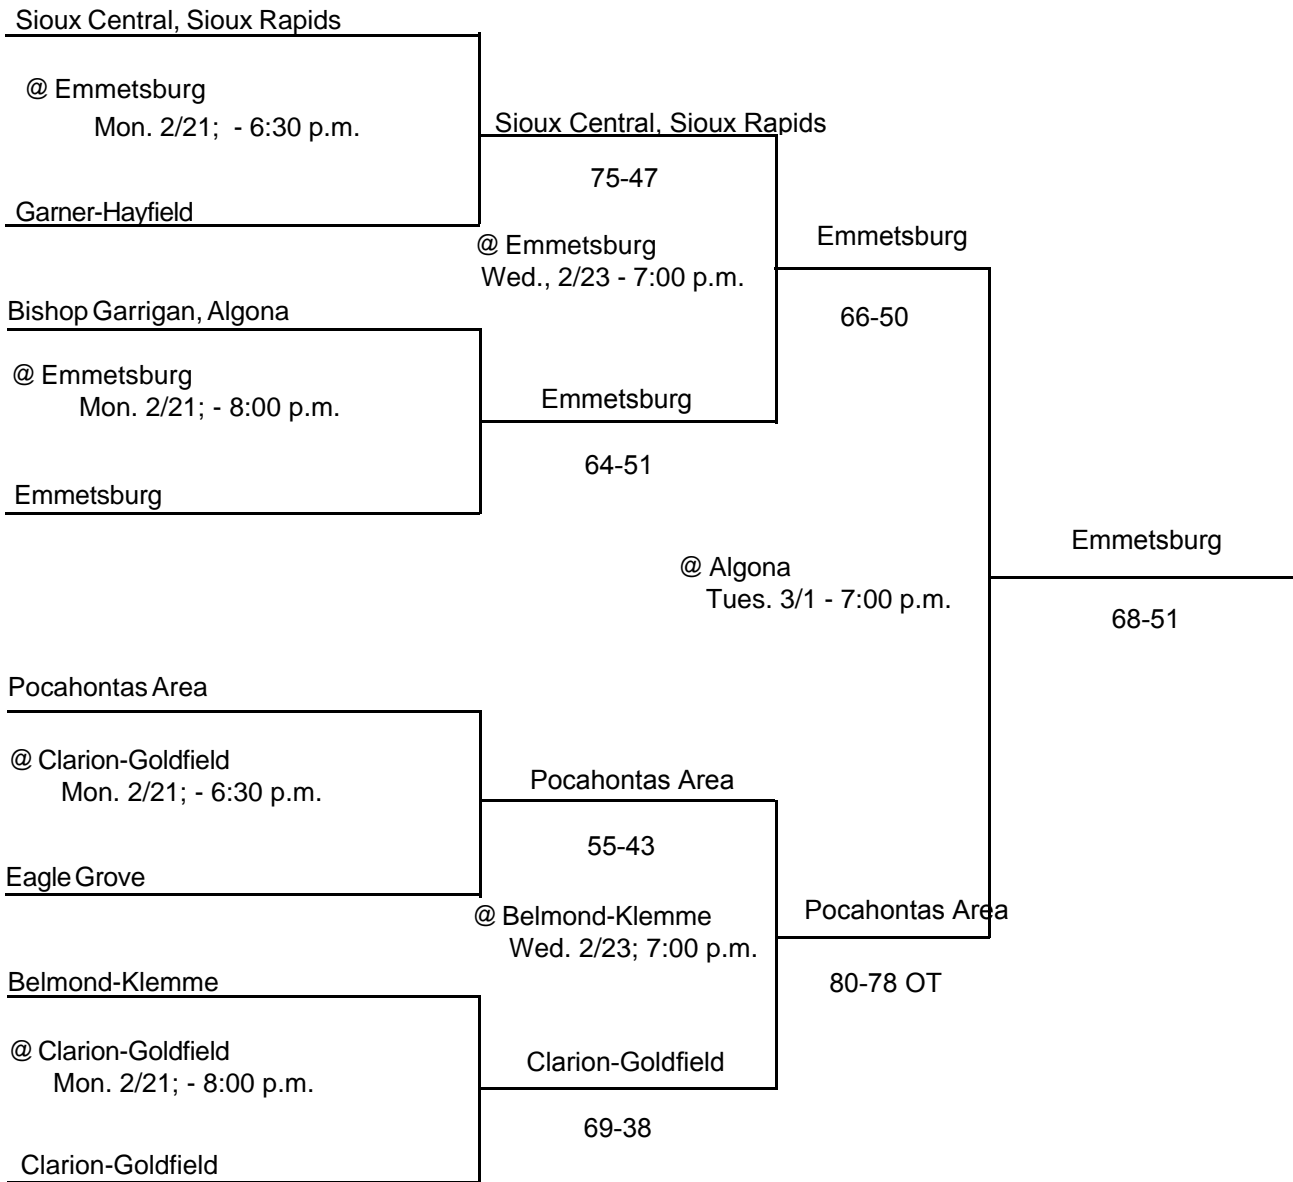

IOWA HIGH SCHOOL ATHLETIC ASSOCIATION
P.O. BOX 10
BOONE, IOWA 50036-0010
Pairings and Schedule of Tournaments/Meets Played
2005 BASKETBALL TOURNAMENT

DISTRICT AT Algonia; Belmond-Klemme; Clarion-Goldfield; Emmetsburg

CLASS: 2A
DISTRICT # 4
SUBSTATE # 2

DISTRICT DATES & MANAGERS: @ Algonia; 3/1; Brad Heitland, AD
@ Belmond-Klemme; 2/23; Zach Tremmel, AD
@ Clarion-Goldfield; 2/21; Patty Stockman-Sann, AD
@ Emmetsburg; 2/21, 2/23; William Thompson, AD

Above pairings and time schedule established as directed by the Board of Control