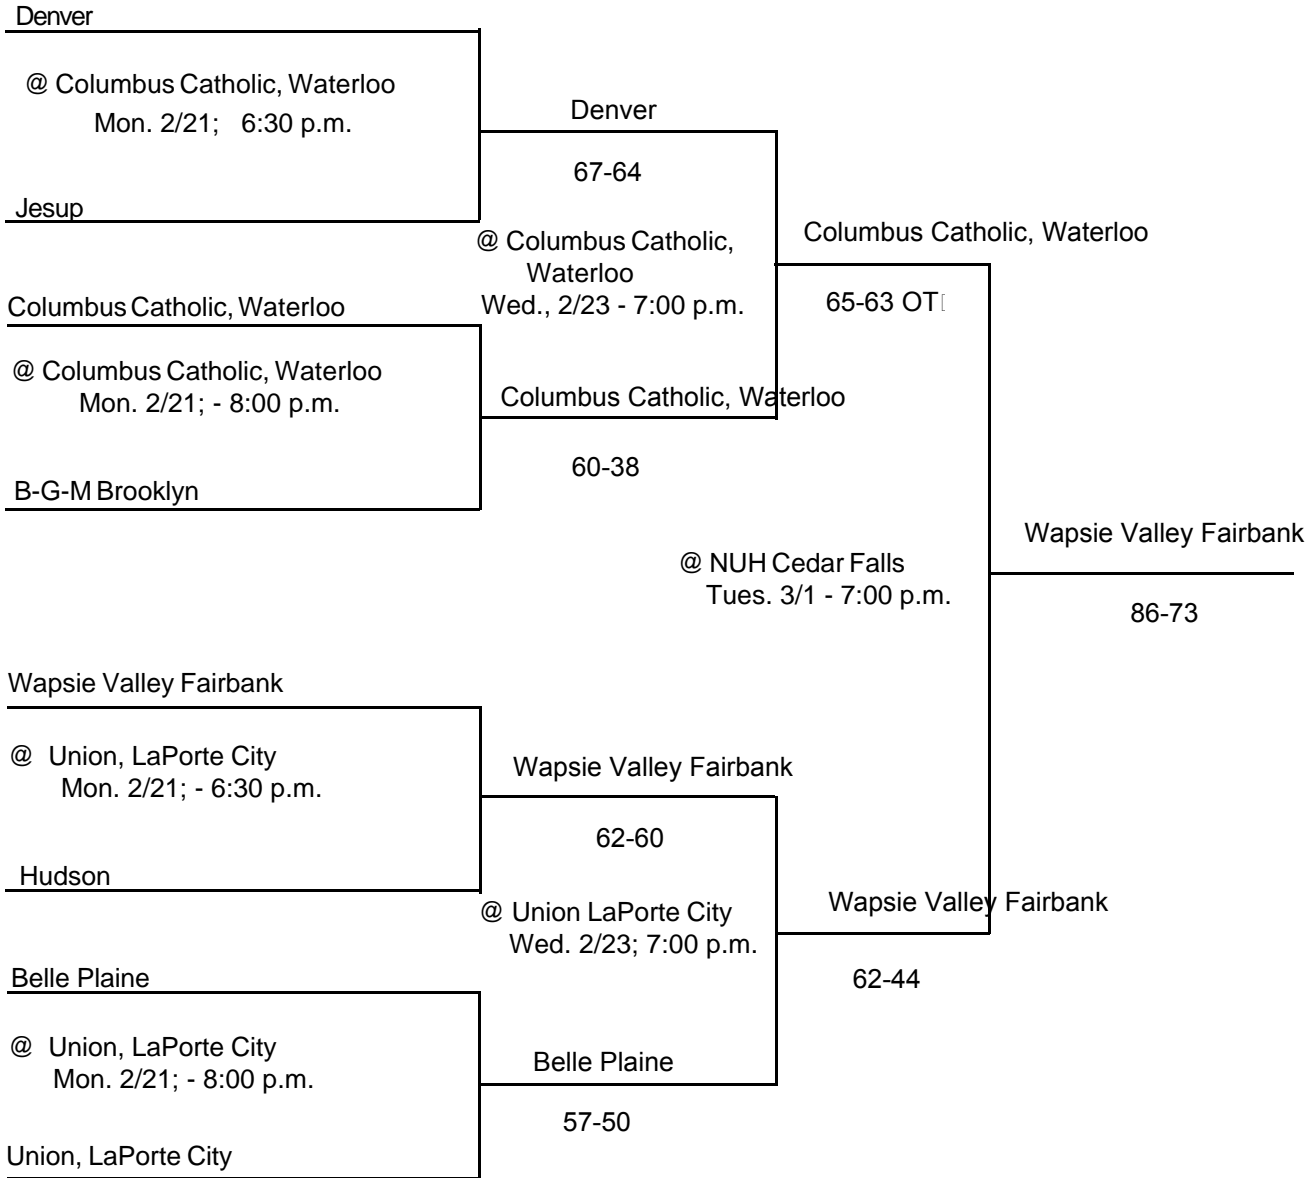

IOWA HIGH SCHOOL ATHLETIC ASSOCIATION
P.O. BOX 10
BOONE, IOWA 50036-0010
Pairings and Schedule of Tournaments/Meets Played
2005 BASKETBALL TOURNAMENT

DISTRICT AT   Columbus Catholic, Waterloo; NUH, Cedar Falls; Union, LaPorte City

CLASS: 2A
DISTRICT #8
SUBSTATE # 4

DISTRICT DATES & MANAGERS: @ Columbus Catholic, Waterloo, 2/21; 2/23, Kevin Karns, AD
                                                  @ NUH, Cedar Falls; 3/1; Jon McKowen, AD
                                                  @ Union, LaPorte City; 2/21; 2/23; Kevin Long, AD

Above pairings and time schedule established as directed by the Board of Control