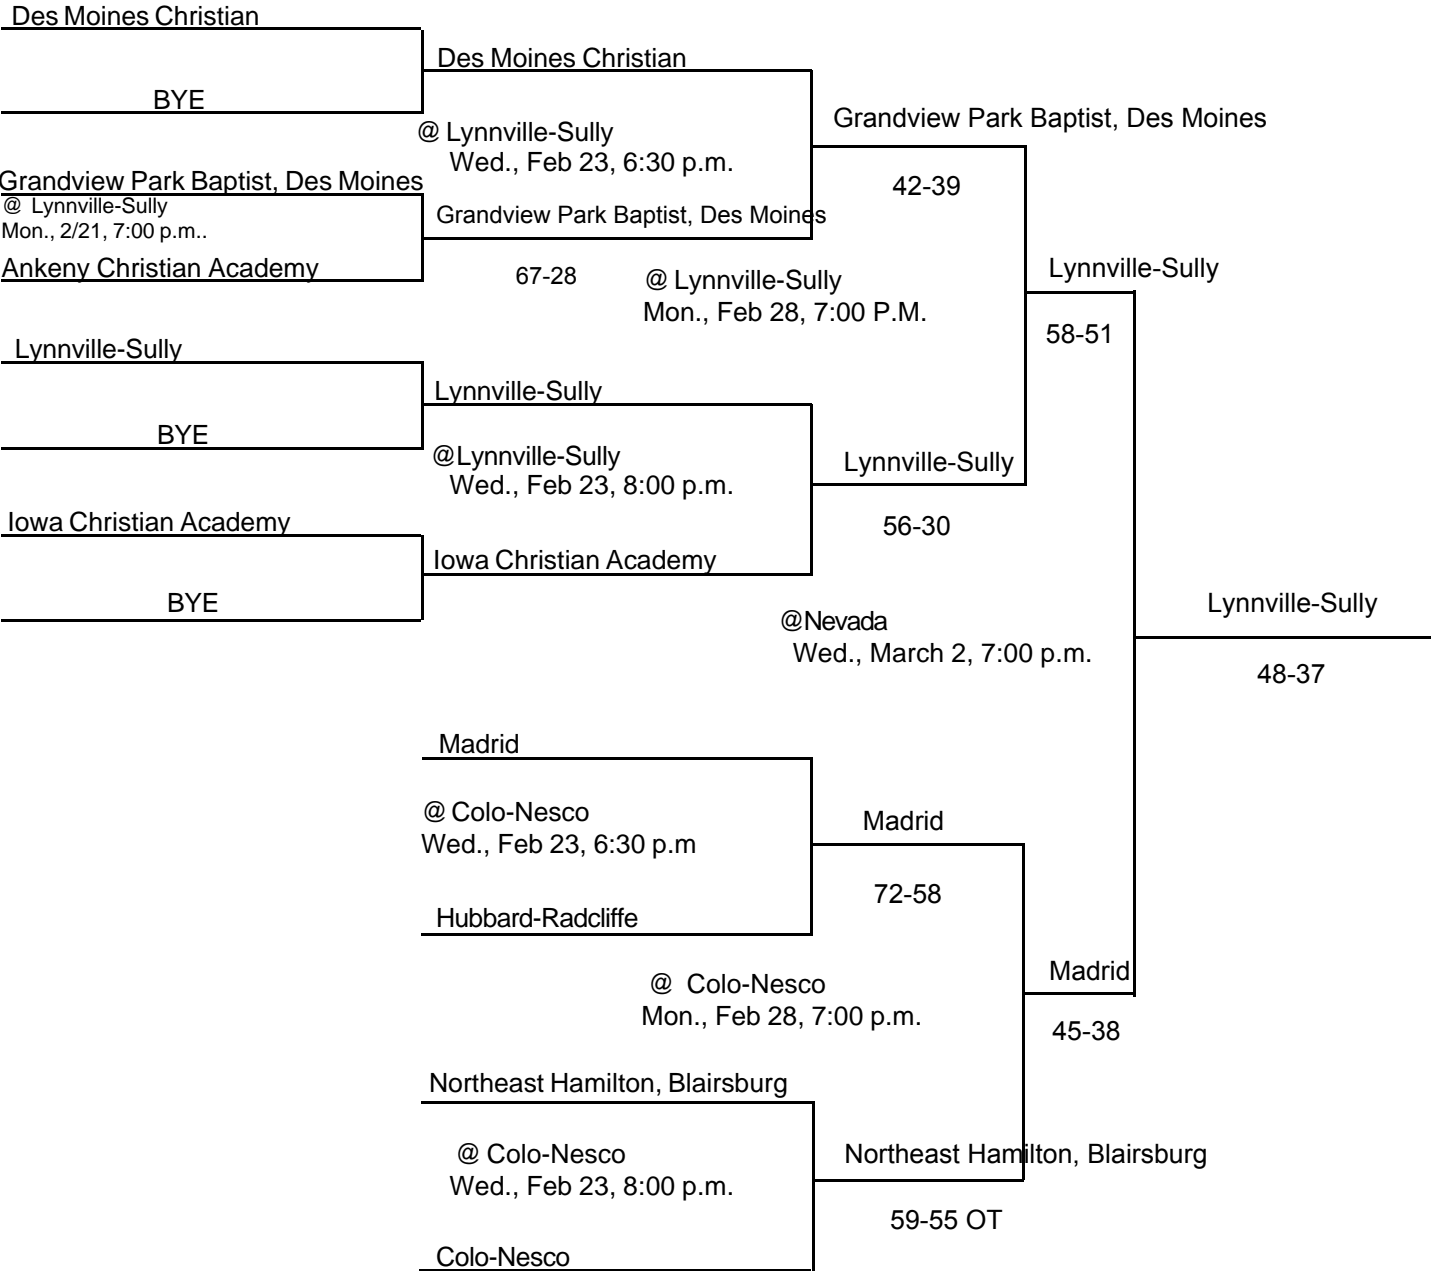

IOWA HIGH SCHOOL ATHLETIC ASSOCIATION
P.O. BOX 10 BOONE, IA 50036-0010
Pairings and Schedule of Tournaments/Meets Played
2005 BASKETBALL TOURNAMENT

DISTRICT AT Colo-Nesco; Lynnville-Sully; Nevada

CLASS: 1A
DISTRICT # 11
SUBSTATE # 6
DISTRICT DATES & MANAGERS: @ Colo-Nesco; 2/23, 2/28; Doyle Miller, AD
@ Lynnville-Sully; 2/21, 2/23, 2/28; Mike Studdt, AD
@ Nevada; 3/2; David McCaulley, AD

Above pairings and time schedule established as directed by the Board of Control