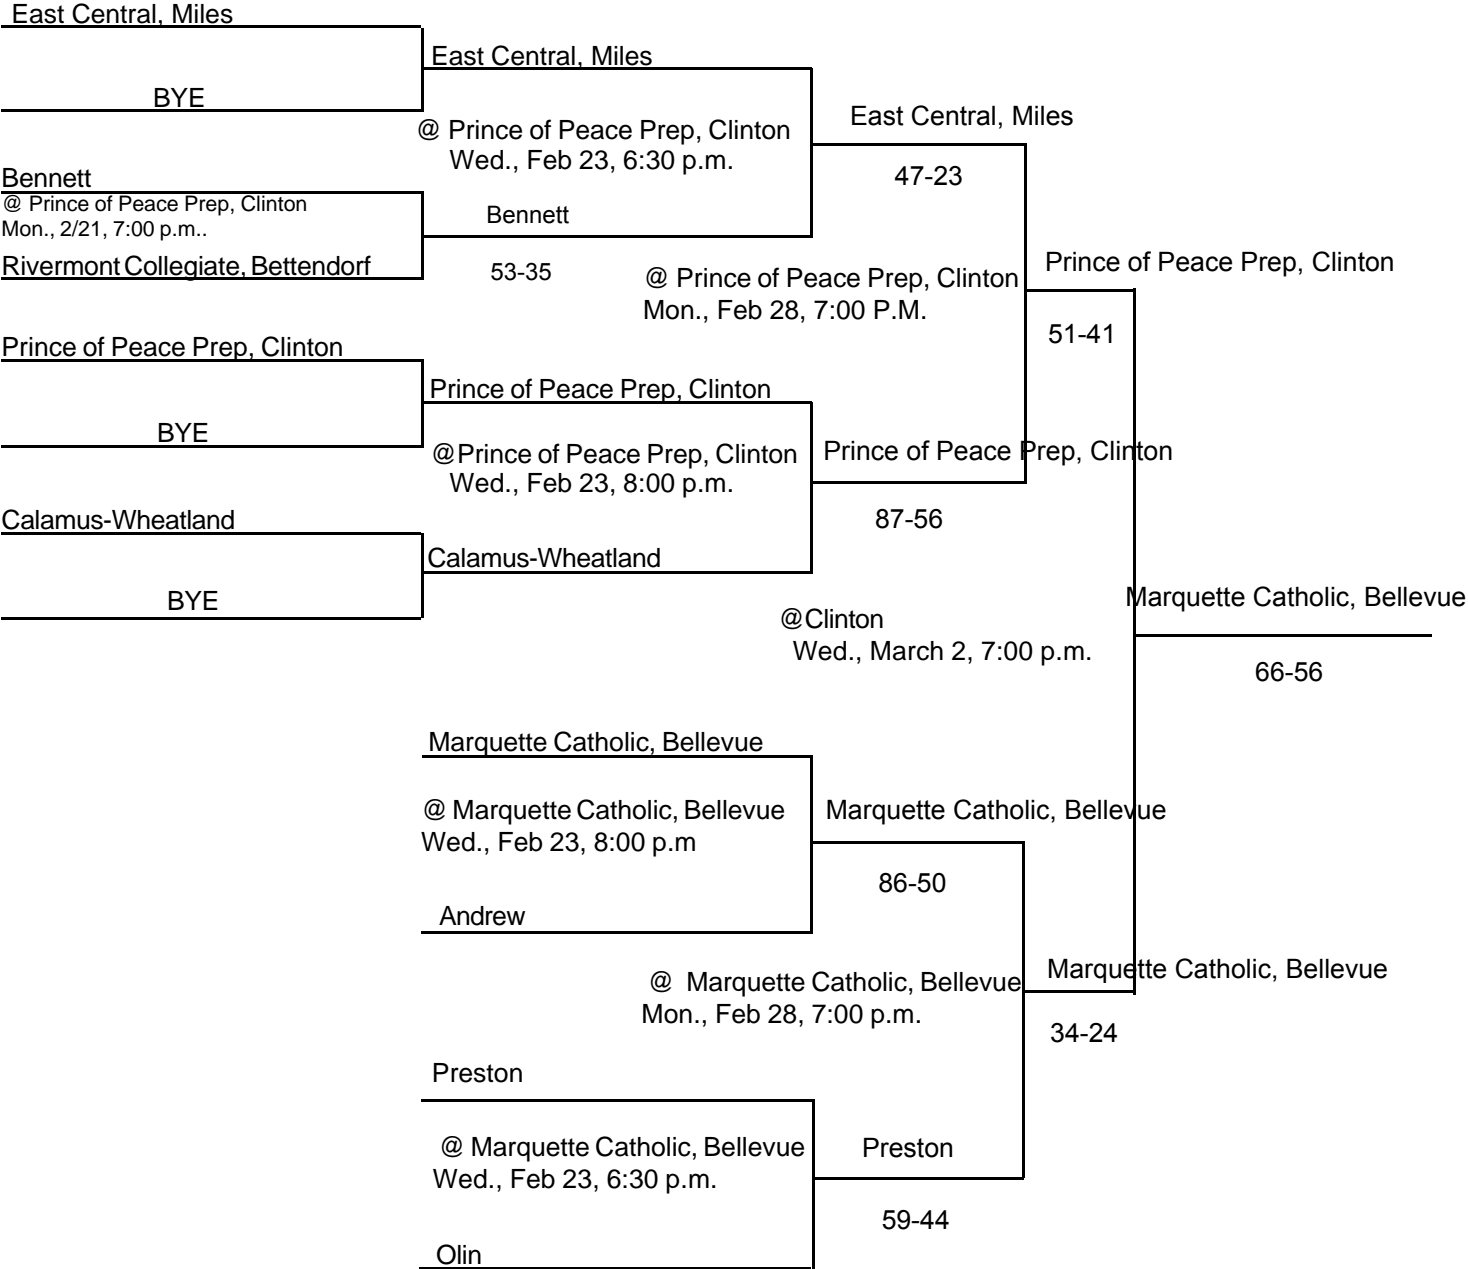

IOWA HIGH SCHOOL ATHLETIC ASSOCIATION
P.O. BOX 10 BOONE, IA 50036-0010
Pairings and Schedule of Tournaments/Meets Played
2005 BASKETBALL TOURNAMENT

DISTRICT AT Clinton; Marquette Catholic, Bellevue; Prince of Peace Prep, Clinton

CLASS: 1A
DISTRICT #8
SUBSTATE # 4
DISTRICT DATES & MANAGERS: @ Clinton; 3/2; Scott Mahmens, AD
@ Marquette Catholic, Bellevue; 2/23, 2/28; Ray Kubik, AD
@ Prince of Peace Prep, Clinton; 2/21, 2/23, 2/28; Troy Dodd, AD

Above pairings and time schedule established as directed by the Board of Control