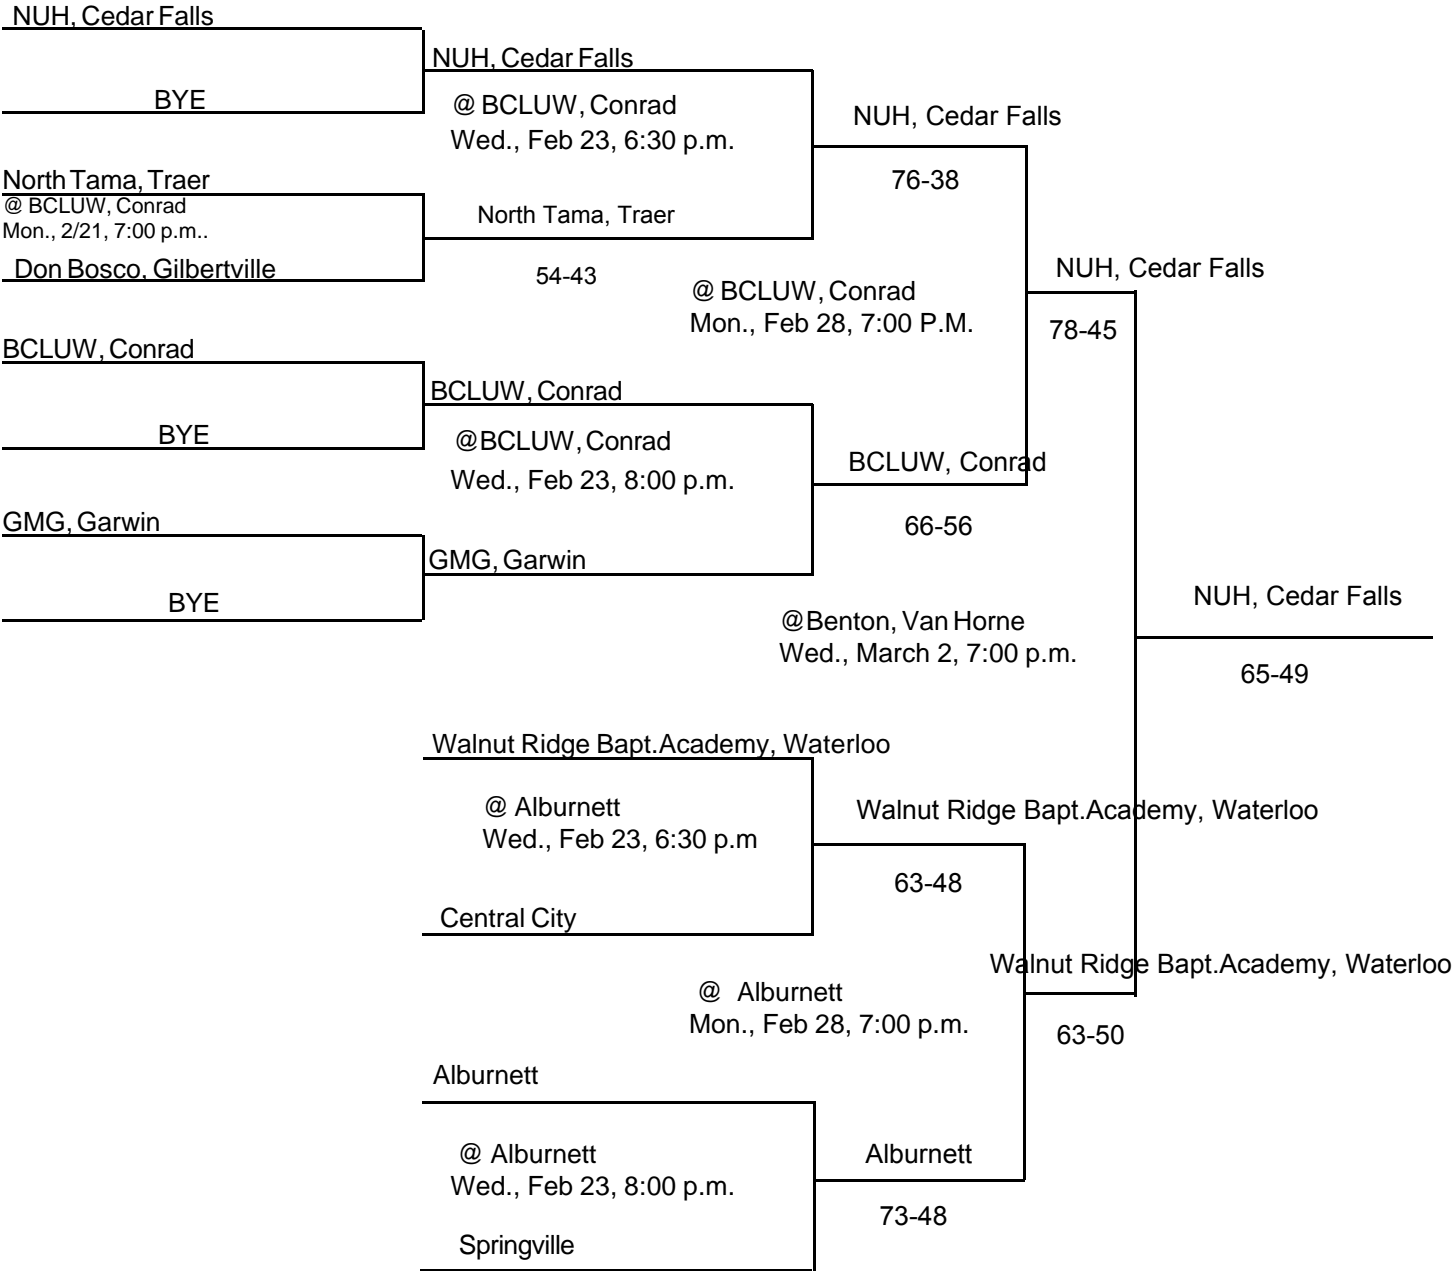

IOWA HIGH SCHOOL ATHLETIC ASSOCIATION
P.O. BOX 10 BOONE, IA 50036-0010
Pairings and Schedule of Tournaments/Meets Played
2005 BASKETBALL TOURNAMENT

DISTRICT AT Alburnett; BCLUW, Conrad; Benton, Van Horne

CLASS: 1A
DISTRICT #7
SUBSTATE # 4
DISTRICT DATES & MANAGERS: @ Alburnett; 2/23, 2/28; Jim Carver, AD
@ BCLUW, Conrad, 2/21; 2/23; 2/28; John Schill, AD
@ Benton, Van Horne, 3/2; Kal Goodchild, AD

Above pairings and time schedule established as directed by the Board of Control