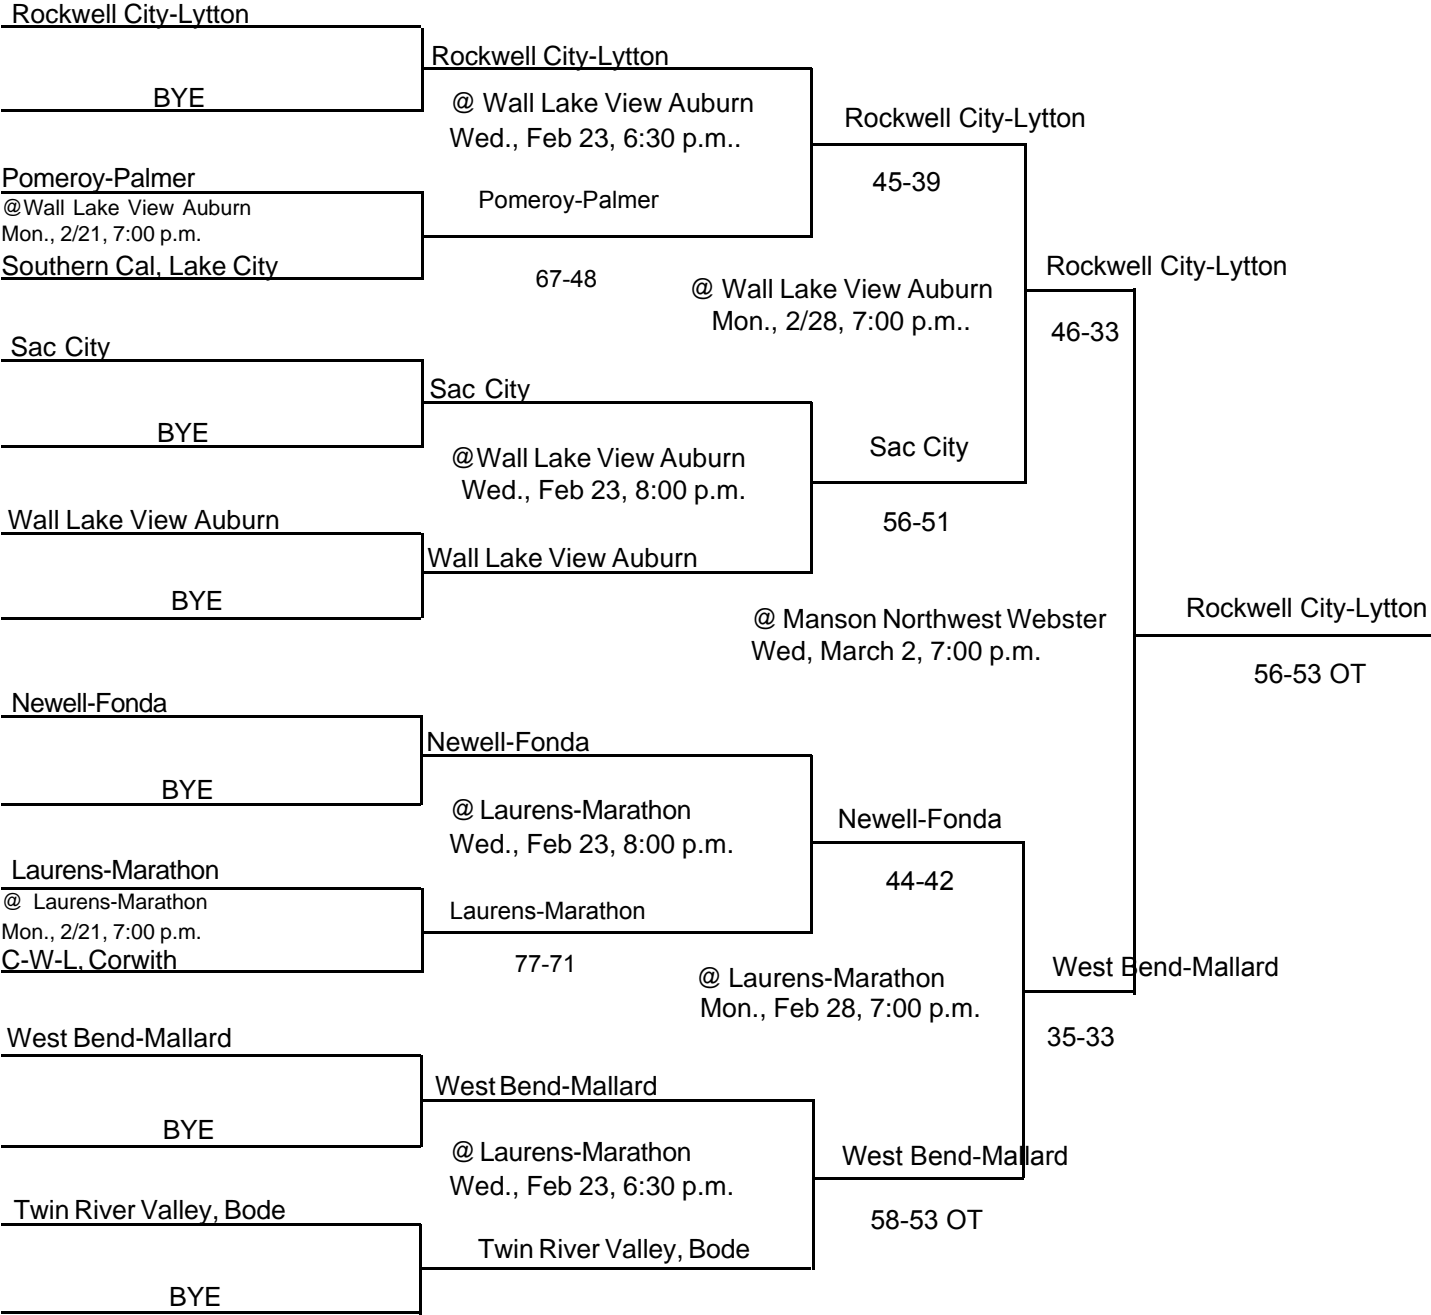

IOWA HIGH SCHOOL ATHLETIC ASSOCIATION
P.O. BOX 10 BOONE, IA 50036-0010
Pairings and Schedule of Tournaments/Meets Played
2005 BASKETBALL TOURNAMENT

DISTRICT AT Laurens-Marathon; Manson Northwest Webster; Wall Lake View Auburn

CLASS: 1A
DISTRICT #3
SUBSTATE #2

DISTRICT DATES & MANAGERS: @ Laurens-Marathon; 2/21, 2/23, 2/28; Mike Ehn, AD
@ Manson Northwest Webster; 3/2; Mike Jepson, AD
@ Wall Lake View Auburn; 2/21, 2/23, 2/28; Jason Stoltenberg, AD

Above pairings and time schedule established as directed by the Board of Control