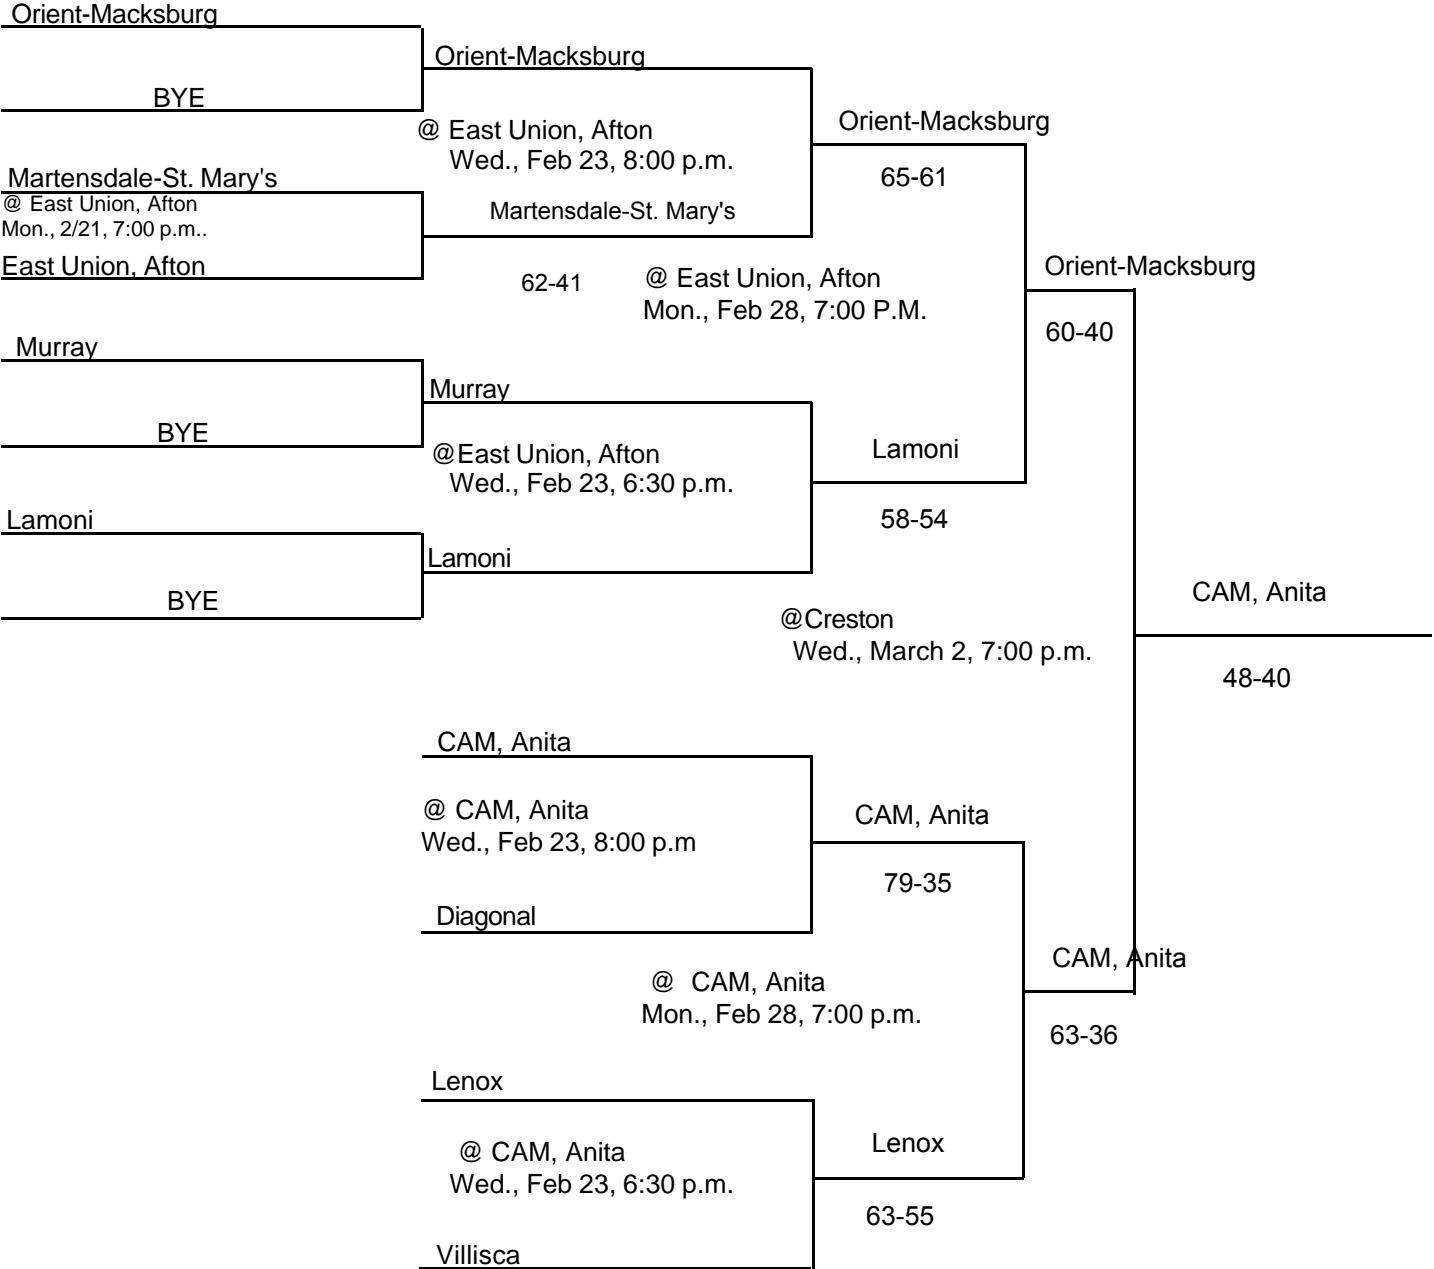

IOWA HIGH SCHOOL ATHLETIC ASSOCIATION
P.O. BOX 10 BOONE, IA 50036-0010
Pairings and Schedule of Tournaments/Meets Played
2005 BASKETBALL TOURNAMENT

DISTRICT AT CAM, Anita; Creston; East Union, Afton

CLASS: 1A
DISTRICT # 14
SUBSTATE # 7

DISTRICT DATES & MANAGERS: @ CAM, Anita; 2/23, 2/28; Lynn Johnson, AD
@ Creston; 3/2; Jeff Bevins, AD
@ East Union, Afton; 2/21, 2/23, 2/28; Mark Weis, AD

Above pairings and time schedule established as directed by the Board of Control