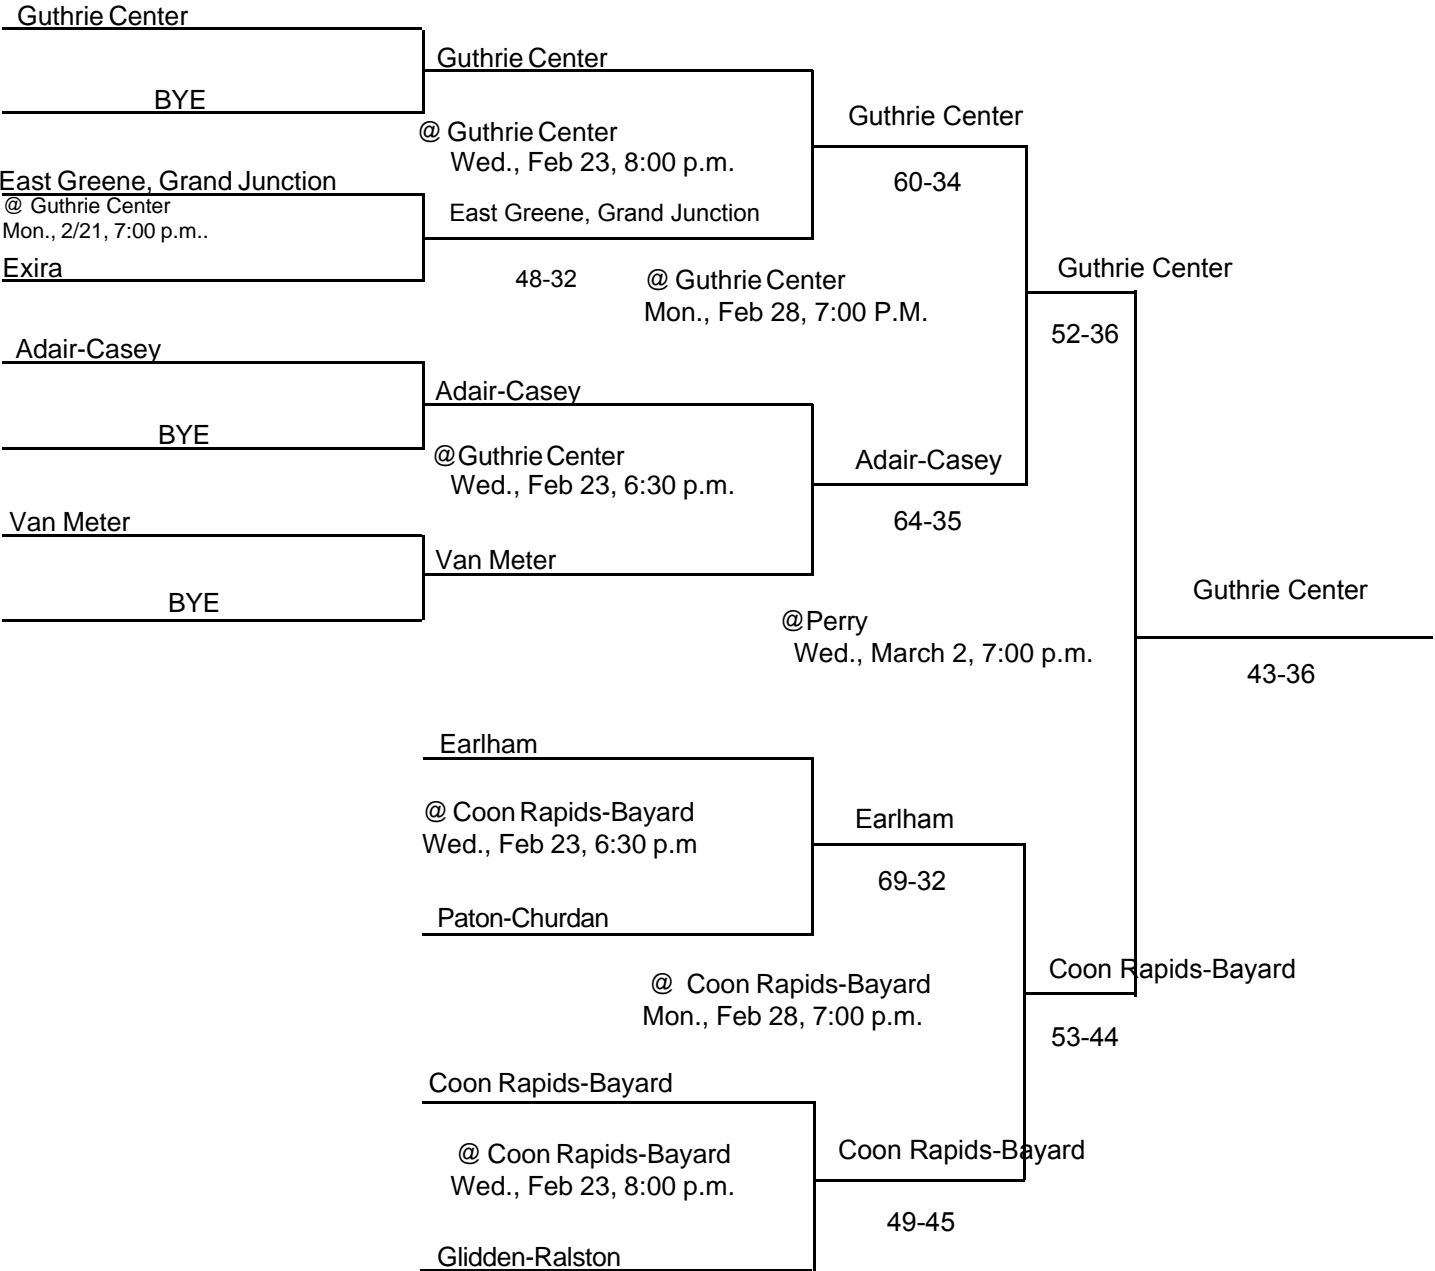

IOWA HIGH SCHOOL ATHLETIC ASSOCIATION
P.O. BOX 10 BOONE, IA 50036-0010
Pairings and Schedule of Tournaments/Meets Played
2005 BASKETBALL TOURNAMENT

DISTRICT AT Coon Rapids-Bayard; Guthrie Center; Perry

CLASS: 1A
DISTRICT # 12
SUBSTATE # 6

DISTRICT DATES & MANAGERS: @ Coon Rapids-Bayard; 2/23, 2/28; Kent Halstead, AD
@ Guthrie Center; 2/21, 2/23, 2/28; Brent Meier, AD
@ Perry; 3/2; Tom Lipovac, AD

Above pairings and time schedule established as directed by the Board of Control