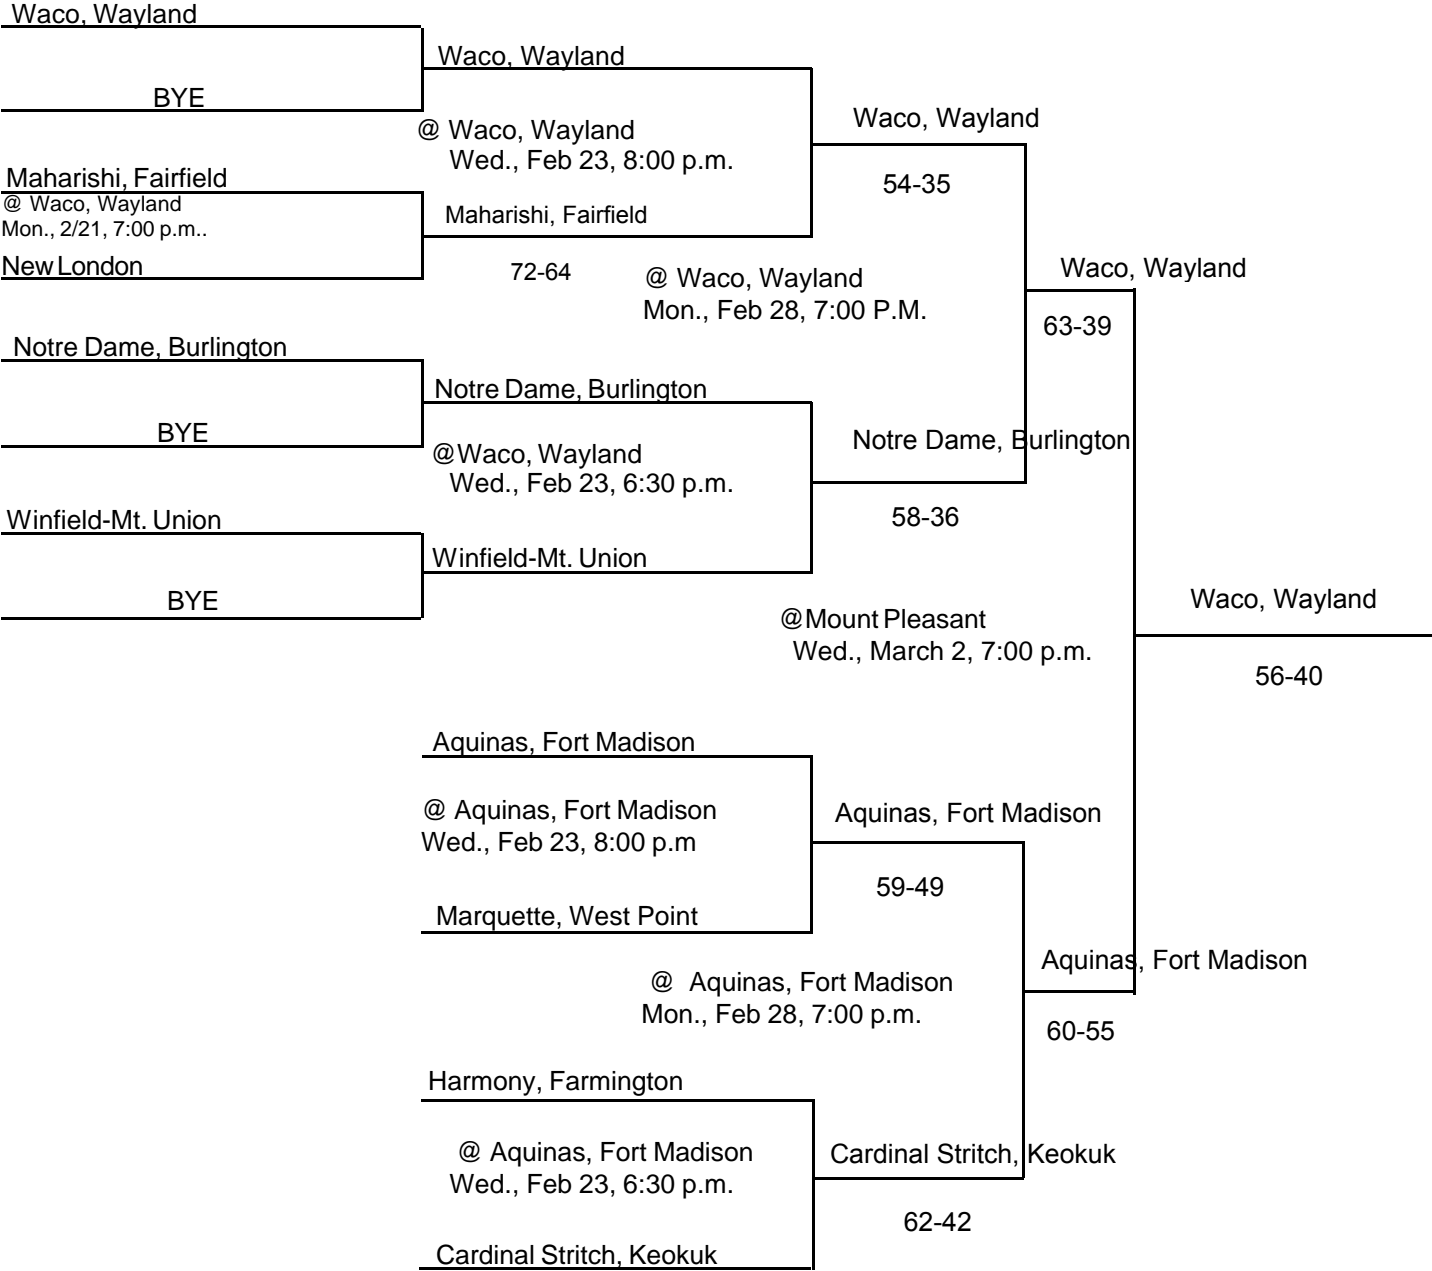

IOWA HIGH SCHOOL ATHLETIC ASSOCIATION
P.O. BOX 10 BOONE, IA 50036-0010
Pairings and Schedule of Tournaments/Meets Played
2005 BASKETBALL TOURNAMENT

DISTRICT AT   Aquinas, Fort Madison; Mount Pleasant; Waco, Wayland

CLASS: 1A
DISTRICT # 10
SUBSTATE # 5
DISTRICT DATES & MANAGERS: @ Aquinas, Fort Madison; 2/23, 2/28; Steve Rung, AD
                                                  @ Mount Pleasant; 2/28; Bob Jensen, AD
                                                  @ Waco, Wayland; 2/21, 2/23, 2/28; Chad Edeker, AD

Above pairings and time schedule established as directed by the Board of Control