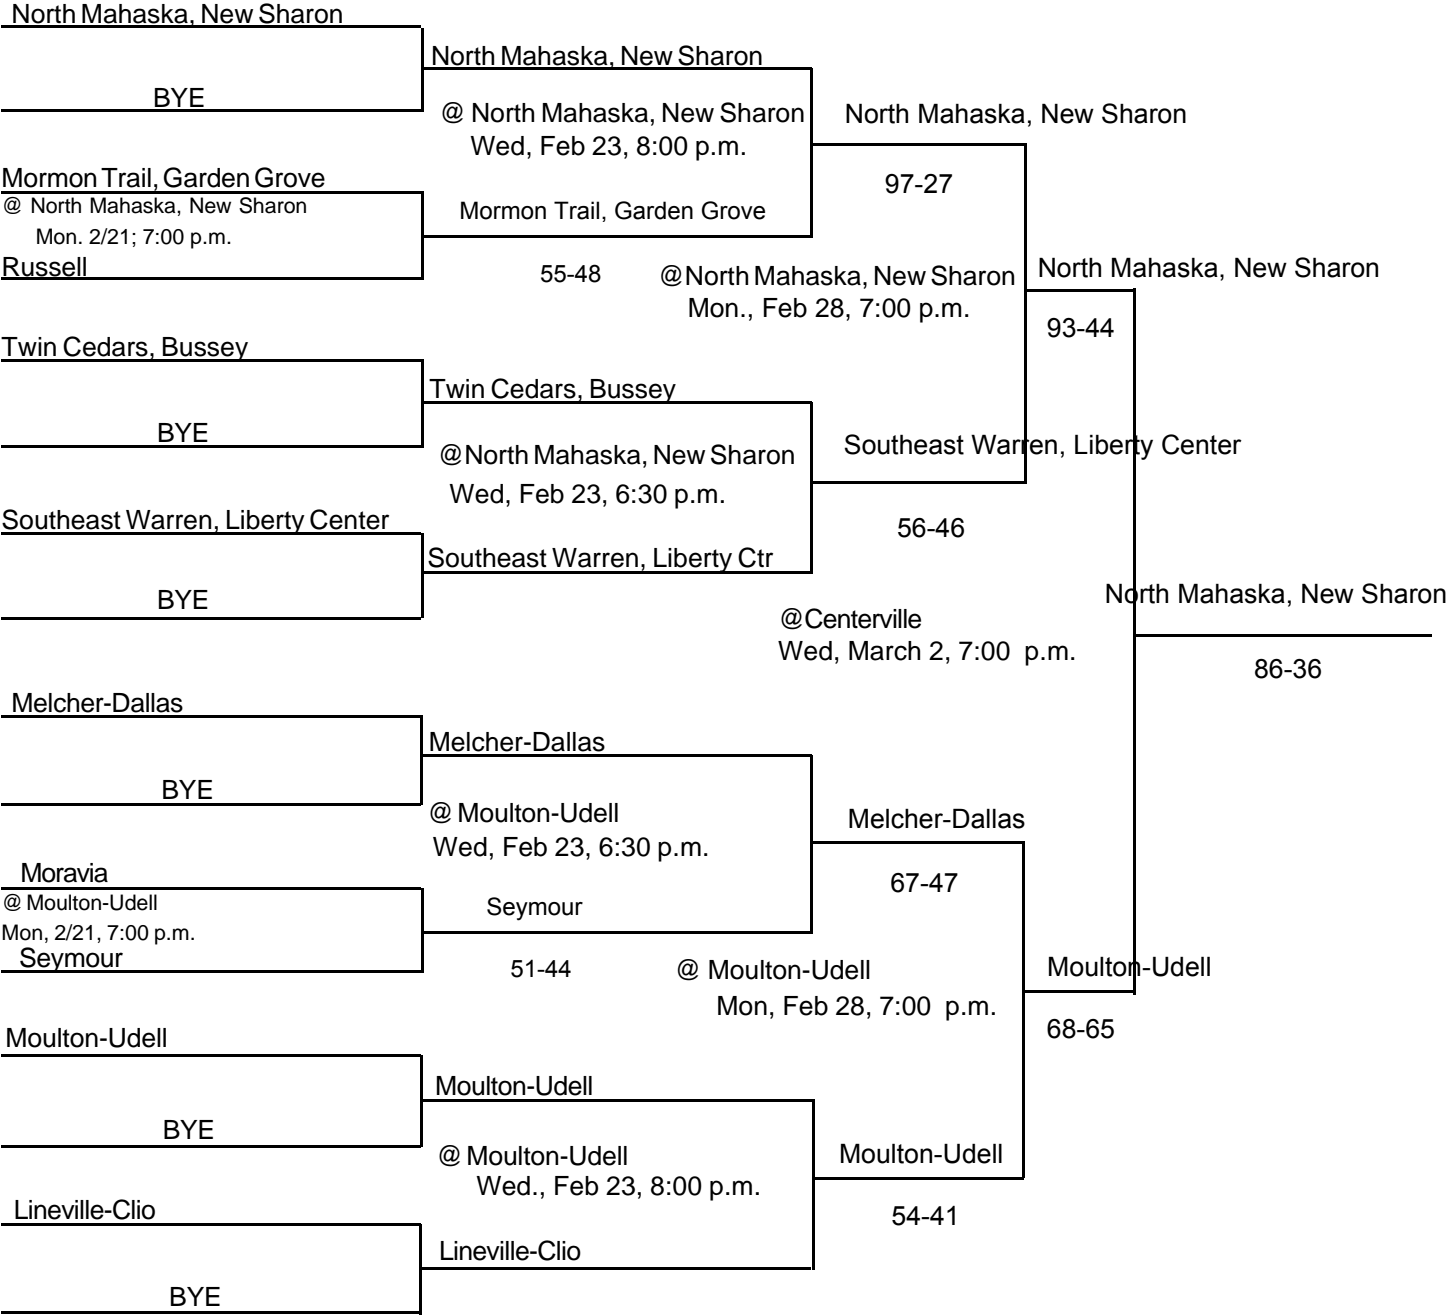

IOWA HIGH SCHOOL ATHLETIC ASSOCIATION
P.O. BOX 10 BOONE, IA 50036-0010
Pairings and Schedule of Tournaments/Meets Played
2005 BASKETBALL TOURNAMENT

DISTRICT AT Centerville; Moulton-Udell; North Mahaska, New Sharon

CLASS: 1A
DISTRICT # 13
SUBSTATE # 7
DISTRICT DATES & MANAGERS: @ Centerville; 3/2; Bill Messerole, AD
@ Moulton-Udell; 2/21, 2/23, 2/28; Gary Ogden, AD
@ North Mahaska, New Sharon; 2/21, 2/23, 2/28; Roger Fread, AD

Above pairings and time schedule established as directed by the Board of Control