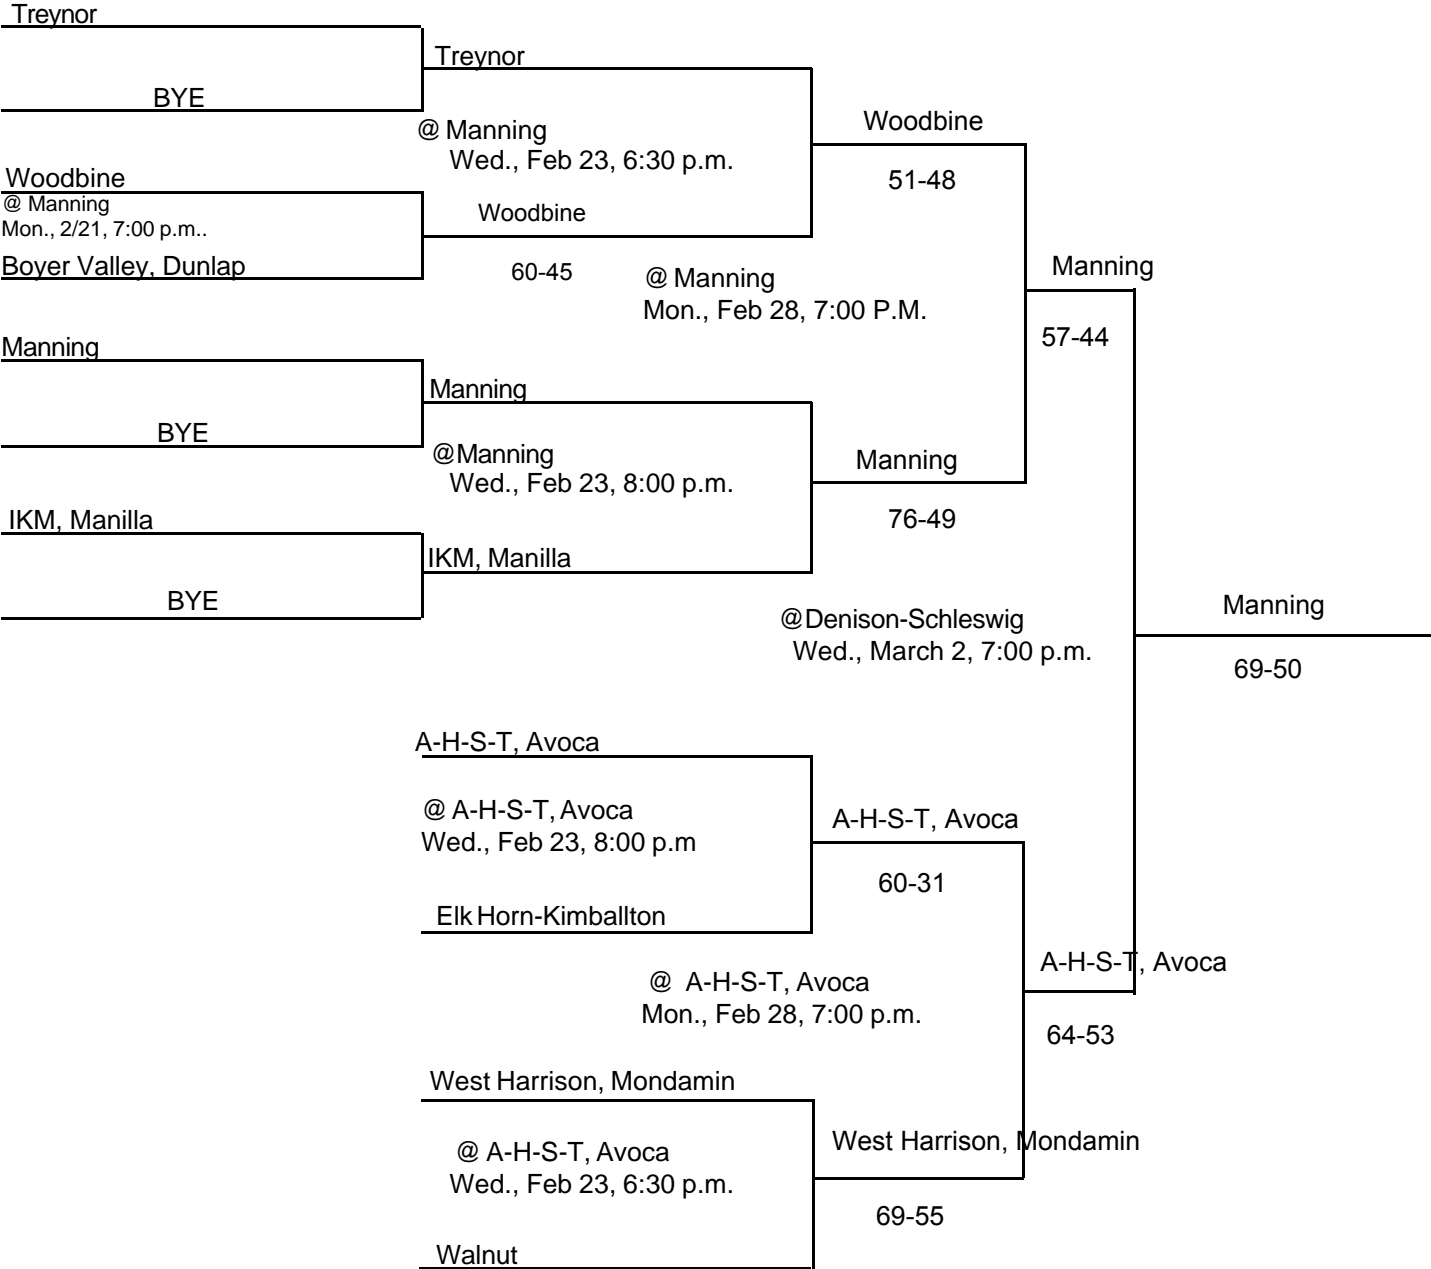

IOWA HIGH SCHOOL ATHLETIC ASSOCIATION
P.O. BOX 10 BOONE, IA 50036-0010
Pairings and Schedule of Tournaments/Meets Played
2005 BASKETBALL TOURNAMENT

DISTRICT AT A-H-S-T, Avoca; Denison-Schleswig; Manning

CLASS: 1A
DISTRICT # 15
SUBSTATE # 8

DISTRICT DATES & MANAGERS: @ A-H-S-T, Avoca; 2/23, 2/28; Frank Nelsen, AD
@ Denison-Schleswig; 3/2; Dave Wiebers, AD
@ Manning; 2/21, 2/23, 2/28; Floyd Forman, AD

Above pairings and time schedule established as directed by the Board of Control