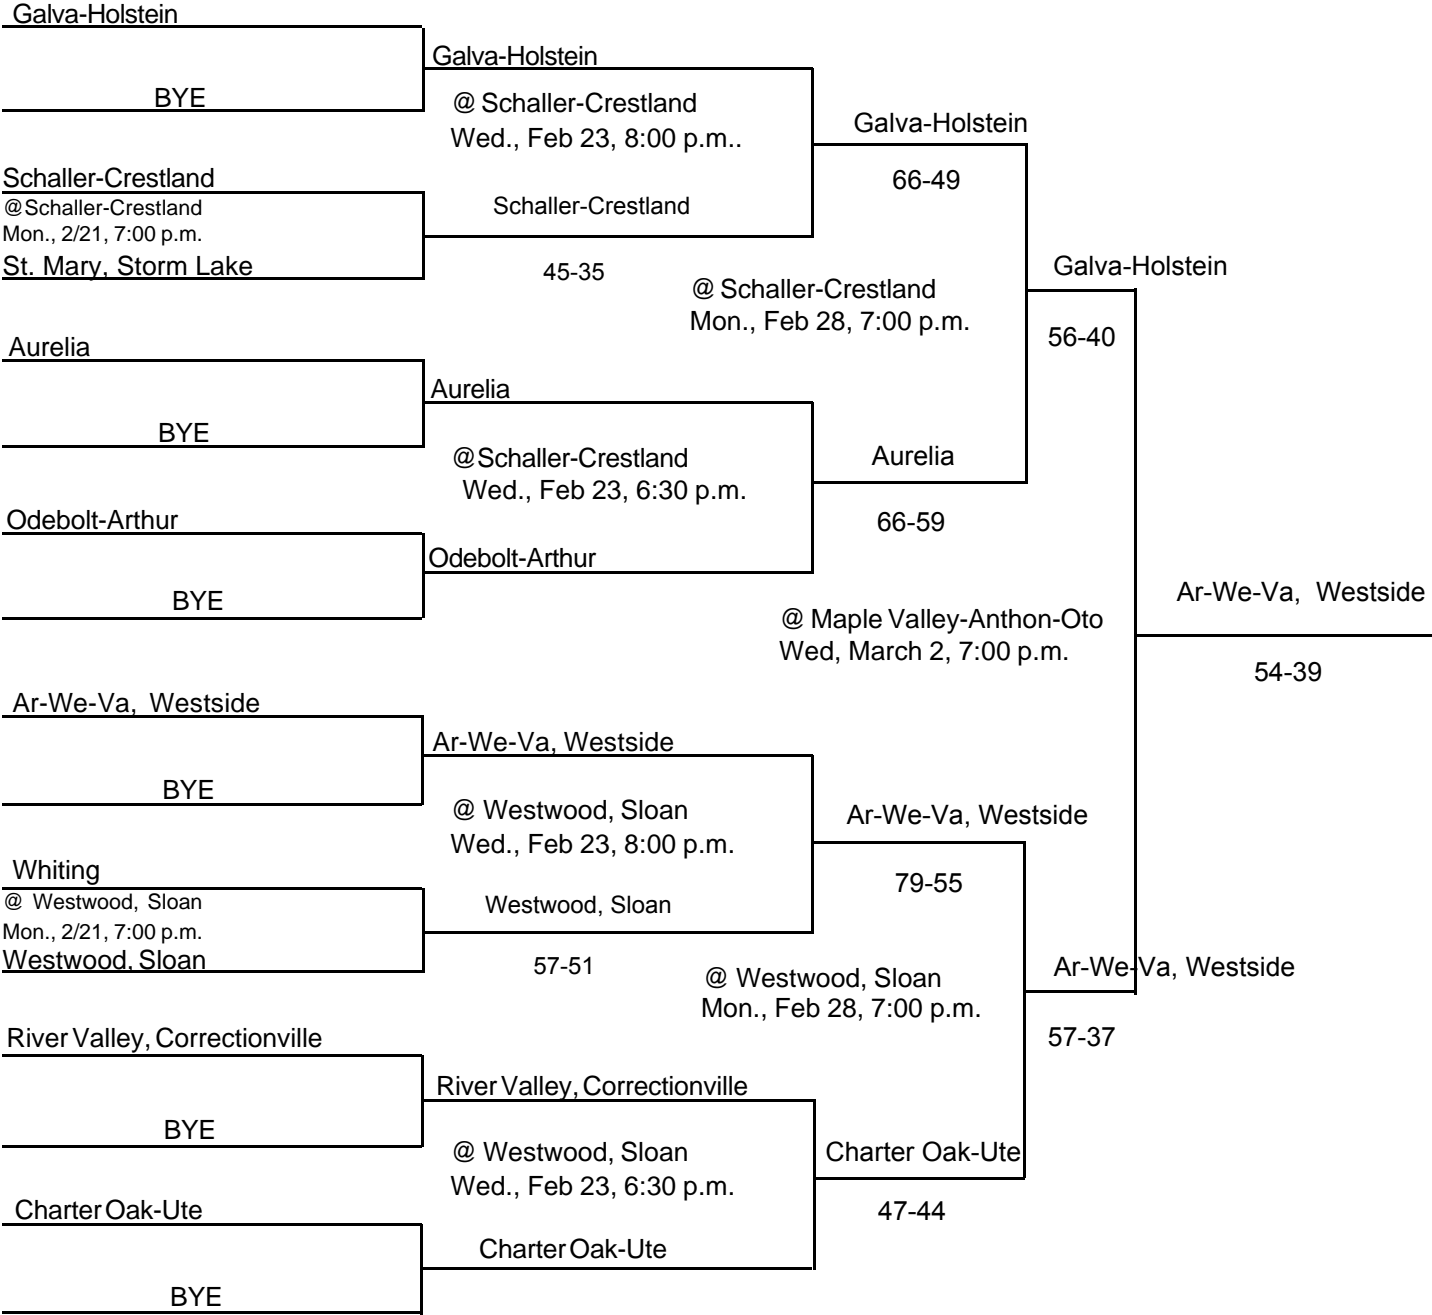

IOWA HIGH SCHOOL ATHLETIC ASSOCIATION
P.O. BOX 10 BOONE, IA 50036-0010
Pairings and Schedule of Tournaments/Meets Played
2005 BASKETBALL TOURNAMENT

DISTRICT AT Maple Valley-Anthon-Oto; Schaller-Crestland; Westwood, Sloan

CLASS: 1A
DISTRICT #2
SUBSTATE #1

DISTRICT DATES & MANAGERS: @ Maple Valley-Anthon-Oto; 3/2; Mahlon Carothers, AD
@ Schaller-Crestland; 2/21, 2/23, 2/28; Randy Galvin, AD
@ Westwood, Sloan; 2/21, 2/23, 2/28; Todd Greder, AD

Above pairings and time schedule established as directed by the Board of Control