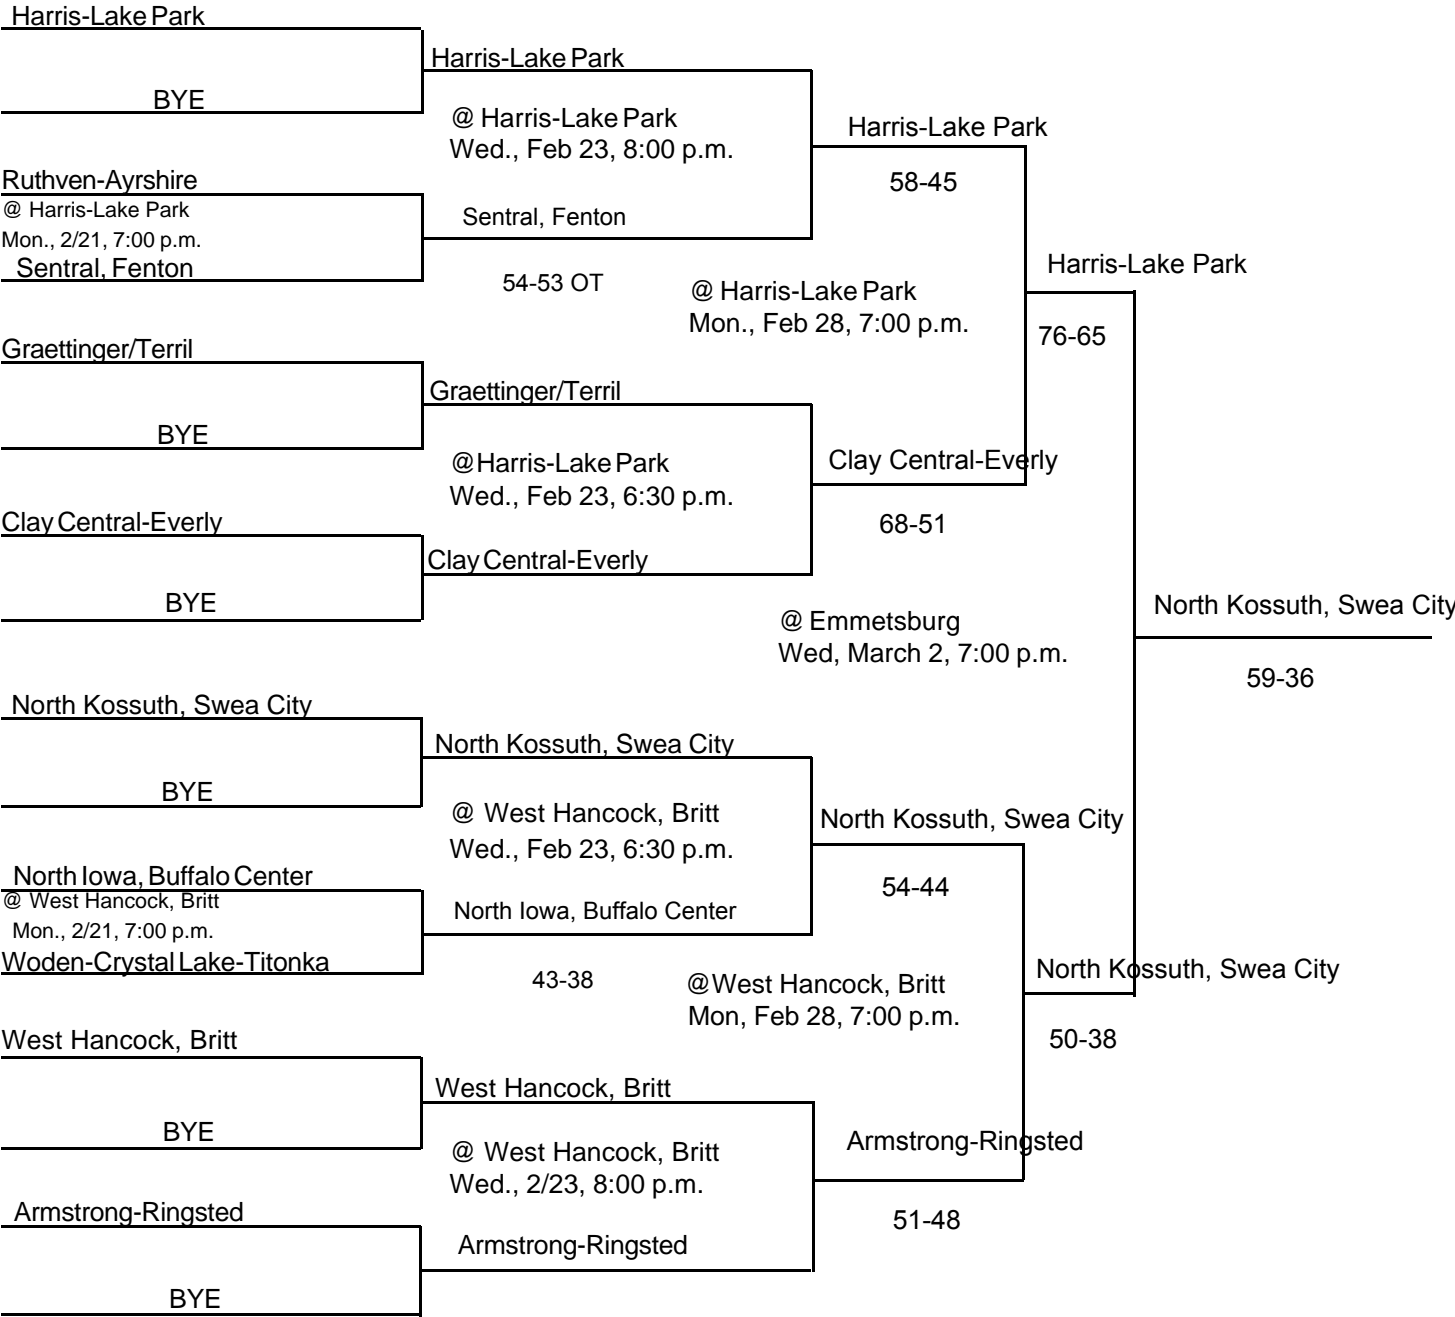

IOWA HIGH SCHOOL ATHLETIC ASSOCIATION
P.O. BOX 10 BOONE, IA 50036-0010
Pairings and Schedule of Tournaments/Meets Played
2005 BASKETBALL TOURNAMENT

DISTRICT AT Emmetsburg; Harris-Lake Park; West Hancock, Britt

CLASS: 1A
DISTRICT #4
SUBSTATE #2
DISTRICT DATES & MANAGERS: @ Emmetsburg; 3/2; William Thompson, AD
@ Harris-lake Park, 2/21; 2/23; 2/28; Dennis Peters, AD
@ West Hancock, Britt; 2/21; 2/23; 2/28, Jim Timmerman, AD

Above pairings and time schedule established as directed by the Board of Control