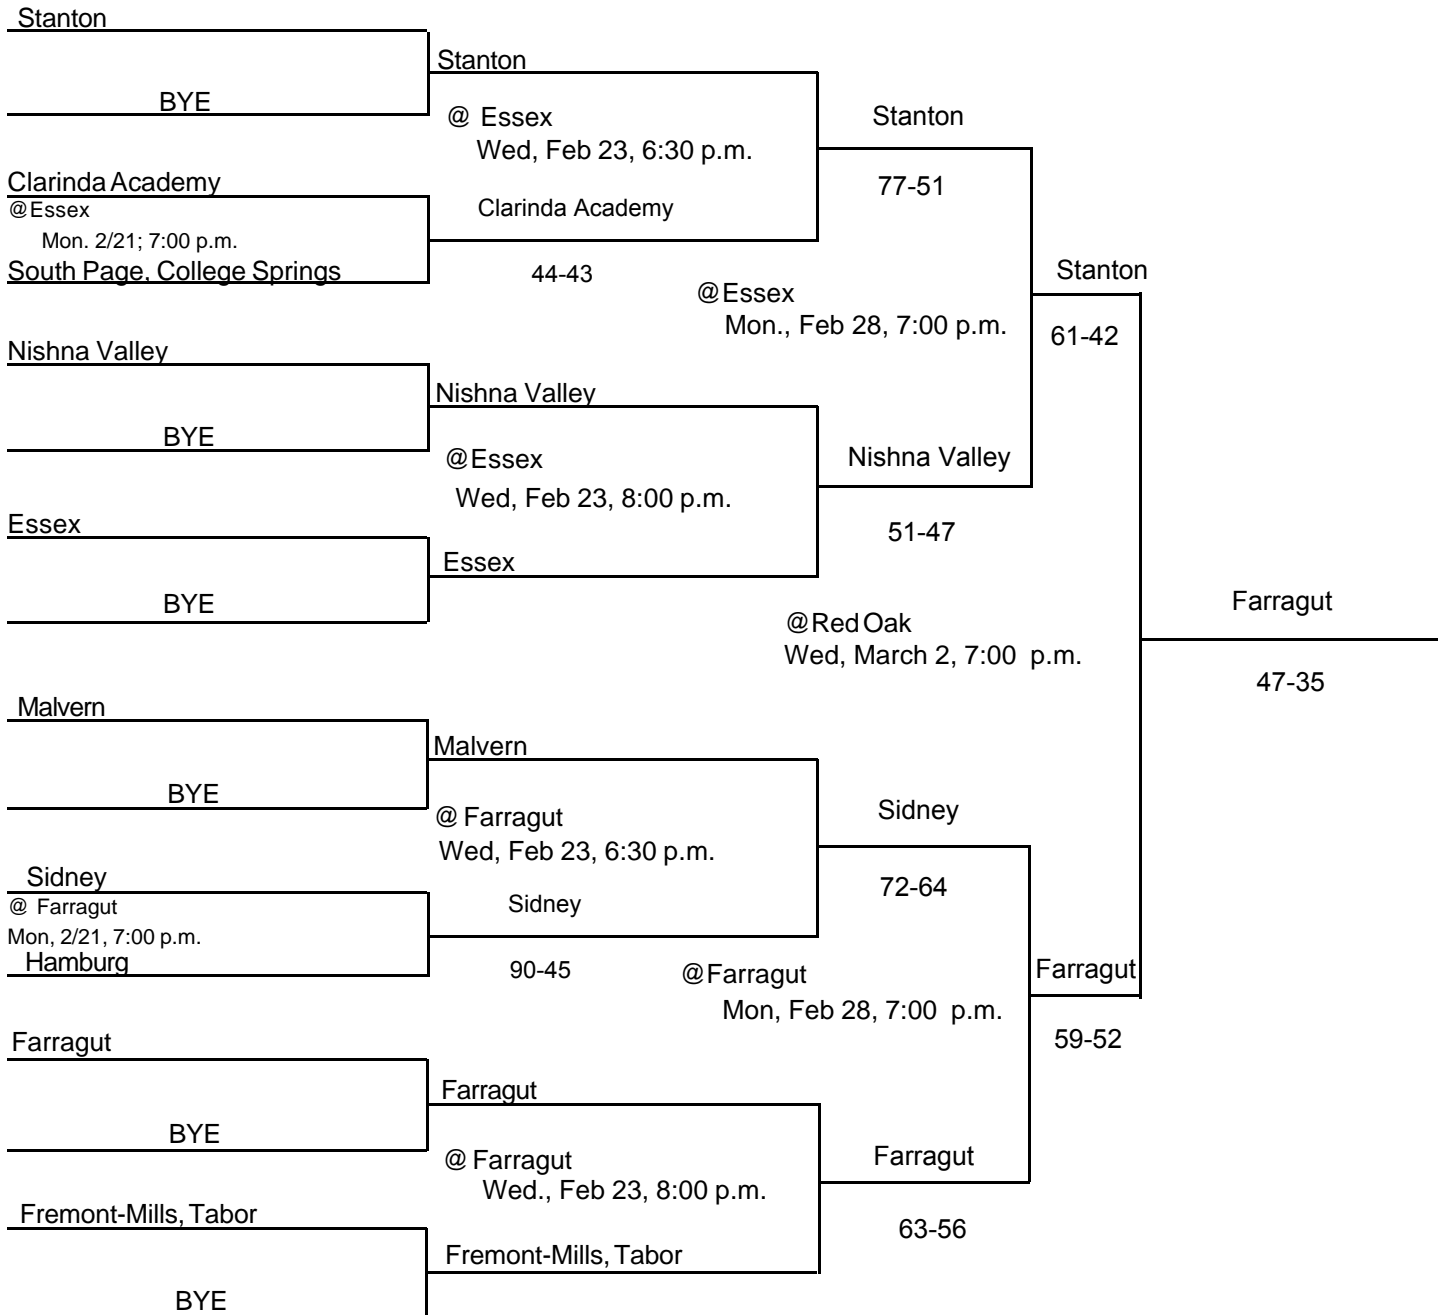

IOWA HIGH SCHOOL ATHLETIC ASSOCIATION
P.O. BOX 10 BOONE, IA 50036-0010
Pairings and Schedule of Tournaments/Meets Played
2005 BASKETBALL TOURNAMENT

DISTRICT AT Essex; Farragut; Red Oak

CLASS: 1A
DISTRICT # 16
SUBSTATE # 8

DISTRICT DATES & MANAGERS: @ Essex; 2/21, 2/23, 2/28; Allen Stuart, AD
@ Farragut; 2/21, 2/23, 2/28; Sandy Hilding, AD
@ Red Oak; 3/2; Ken Blackman, AD

Above pairings and time schedule established as directed by the Board of Control