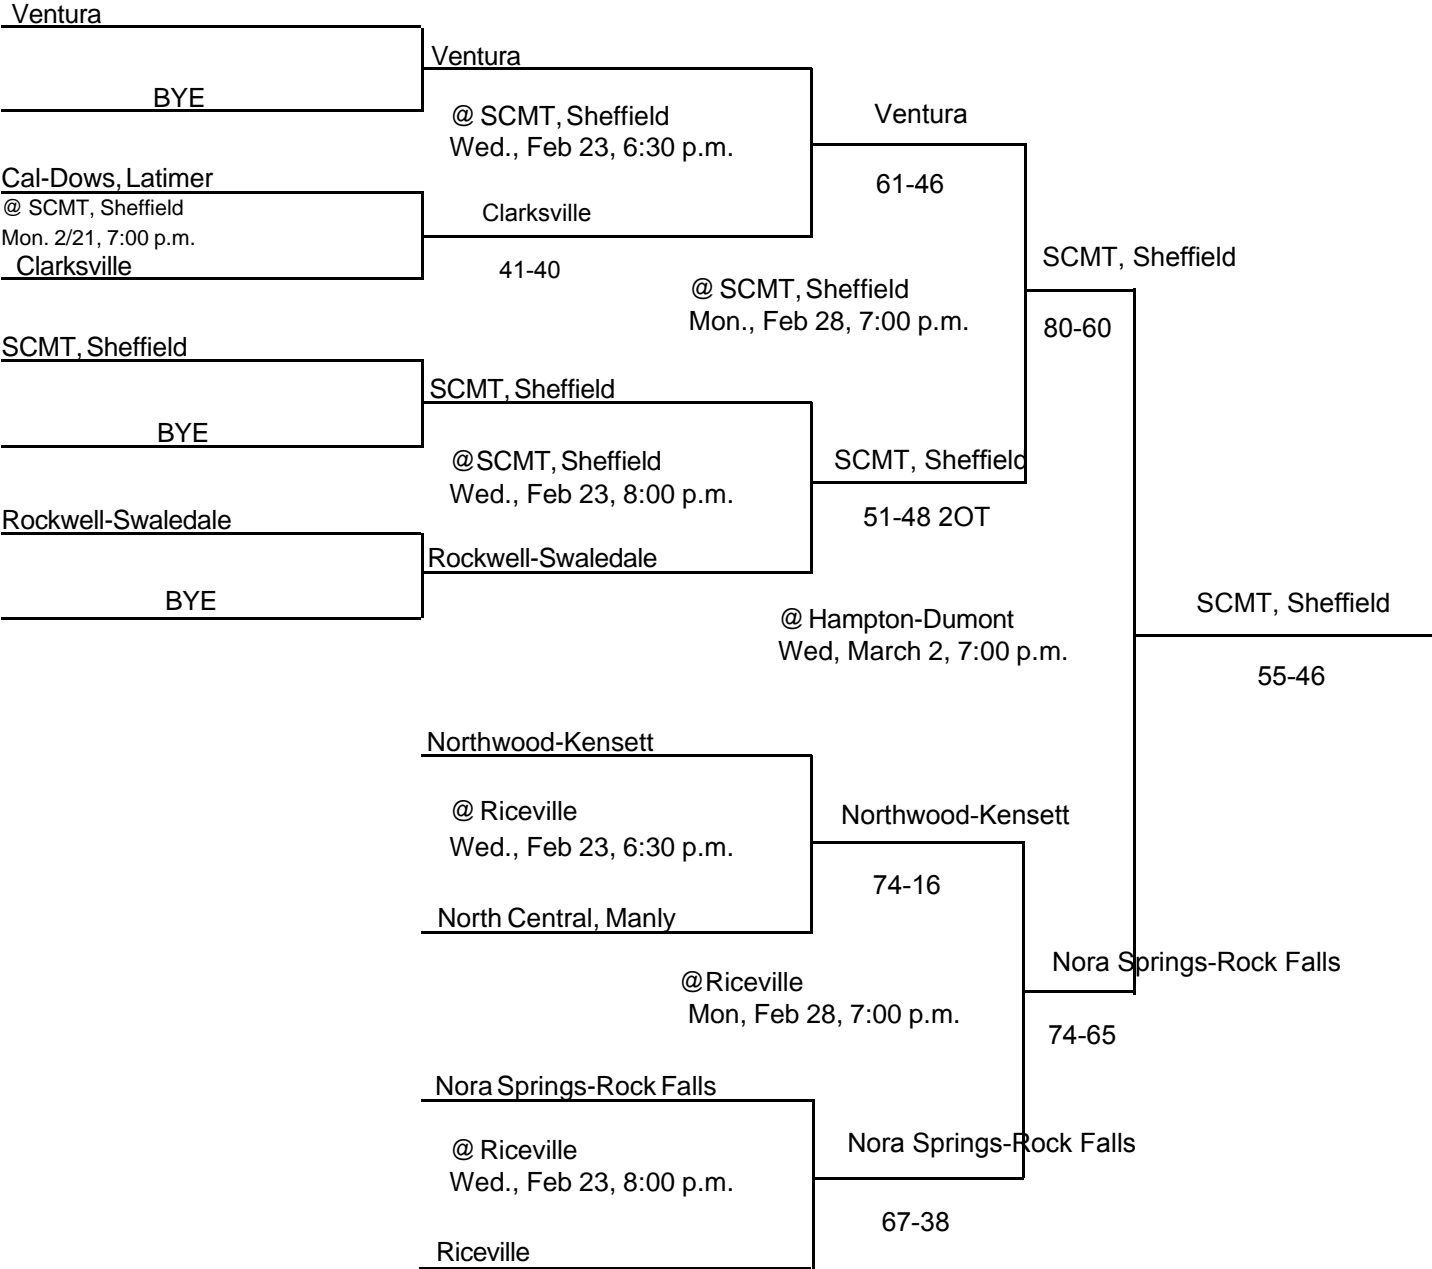

IOWA HIGH SCHOOL ATHLETIC ASSOCIATION
P.O. BOX 10 BOONE, IA 50036-0010
Pairings and Schedule of Tournaments/Meets Played
2005 BASKETBALL TOURNAMENT

DISTRICT AT Hampton-Dumont; Riceville; SCMT, Sheffield

CLASS: 1A
DISTRICT #5
SUBSTATE #3

DISTRICT DATES & MANAGERS: @ Hampton-Dumont; 3/2; Brian Johnson, AD
@ Riceville; 2/23, 2/28; Warren Haacke, AD
@ SCMT, Sheffield; 2/21, 2/23, 2/28; Jordan Nelson, AD

Above pairings and time schedule established as directed by the Board of Control