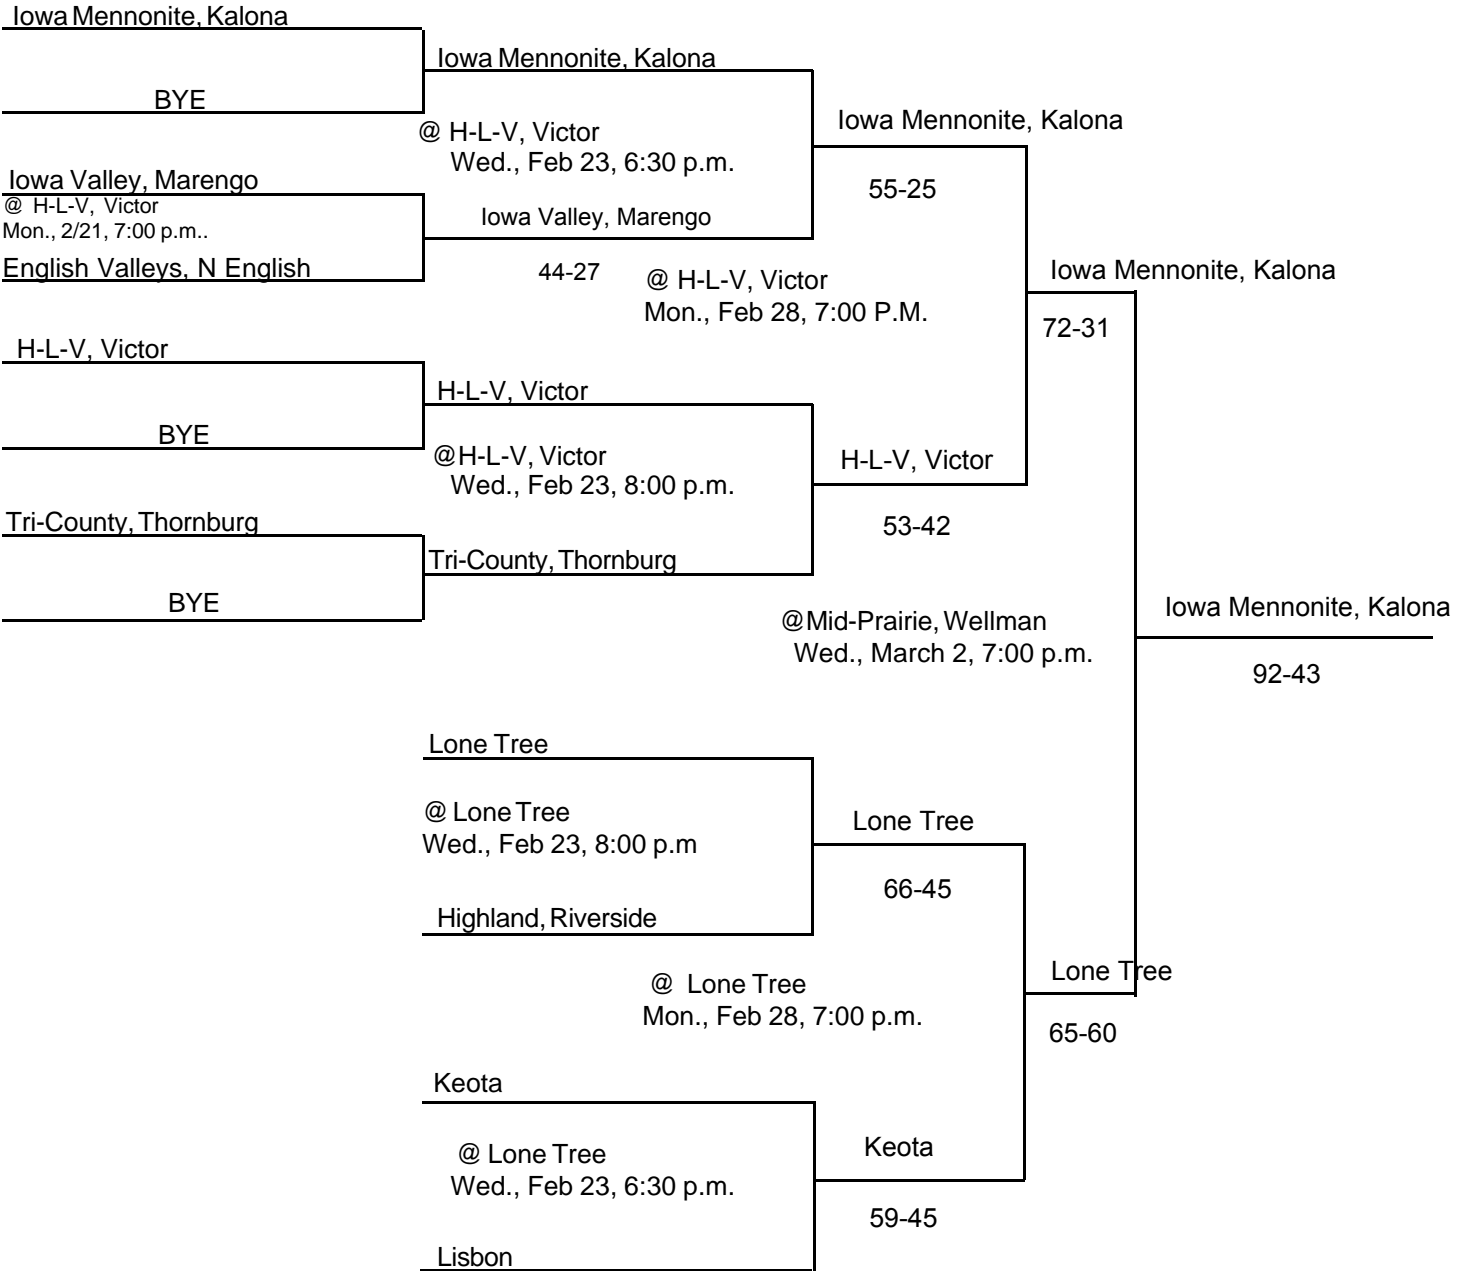

IOWA HIGH SCHOOL ATHLETIC ASSOCIATION
P.O. BOX 10 BOONE, IA 50036-0010
Pairings and Schedule of Tournaments/Meets Played
2005 BASKETBALL TOURNAMENT

DISTRICT AT   H-L-V, Victor; Lone Tree; Mid-Prairie, Wellman

CLASS: 1A
DISTRICT #9
SUBSTATE # 5

DISTRICT DATES & MANAGERS: @ H-L-V, Victor; 2/21, 2/23, 2/28; Denny Phelps, AD
                                           @ Lone Tree; 2/23, 2/28; Tom Squiers, AD
                                           @ Mid-Prairie, Wellman; 3/2; Don Showalter, AD

Above pairings and time schedule established as directed by the Board of Control