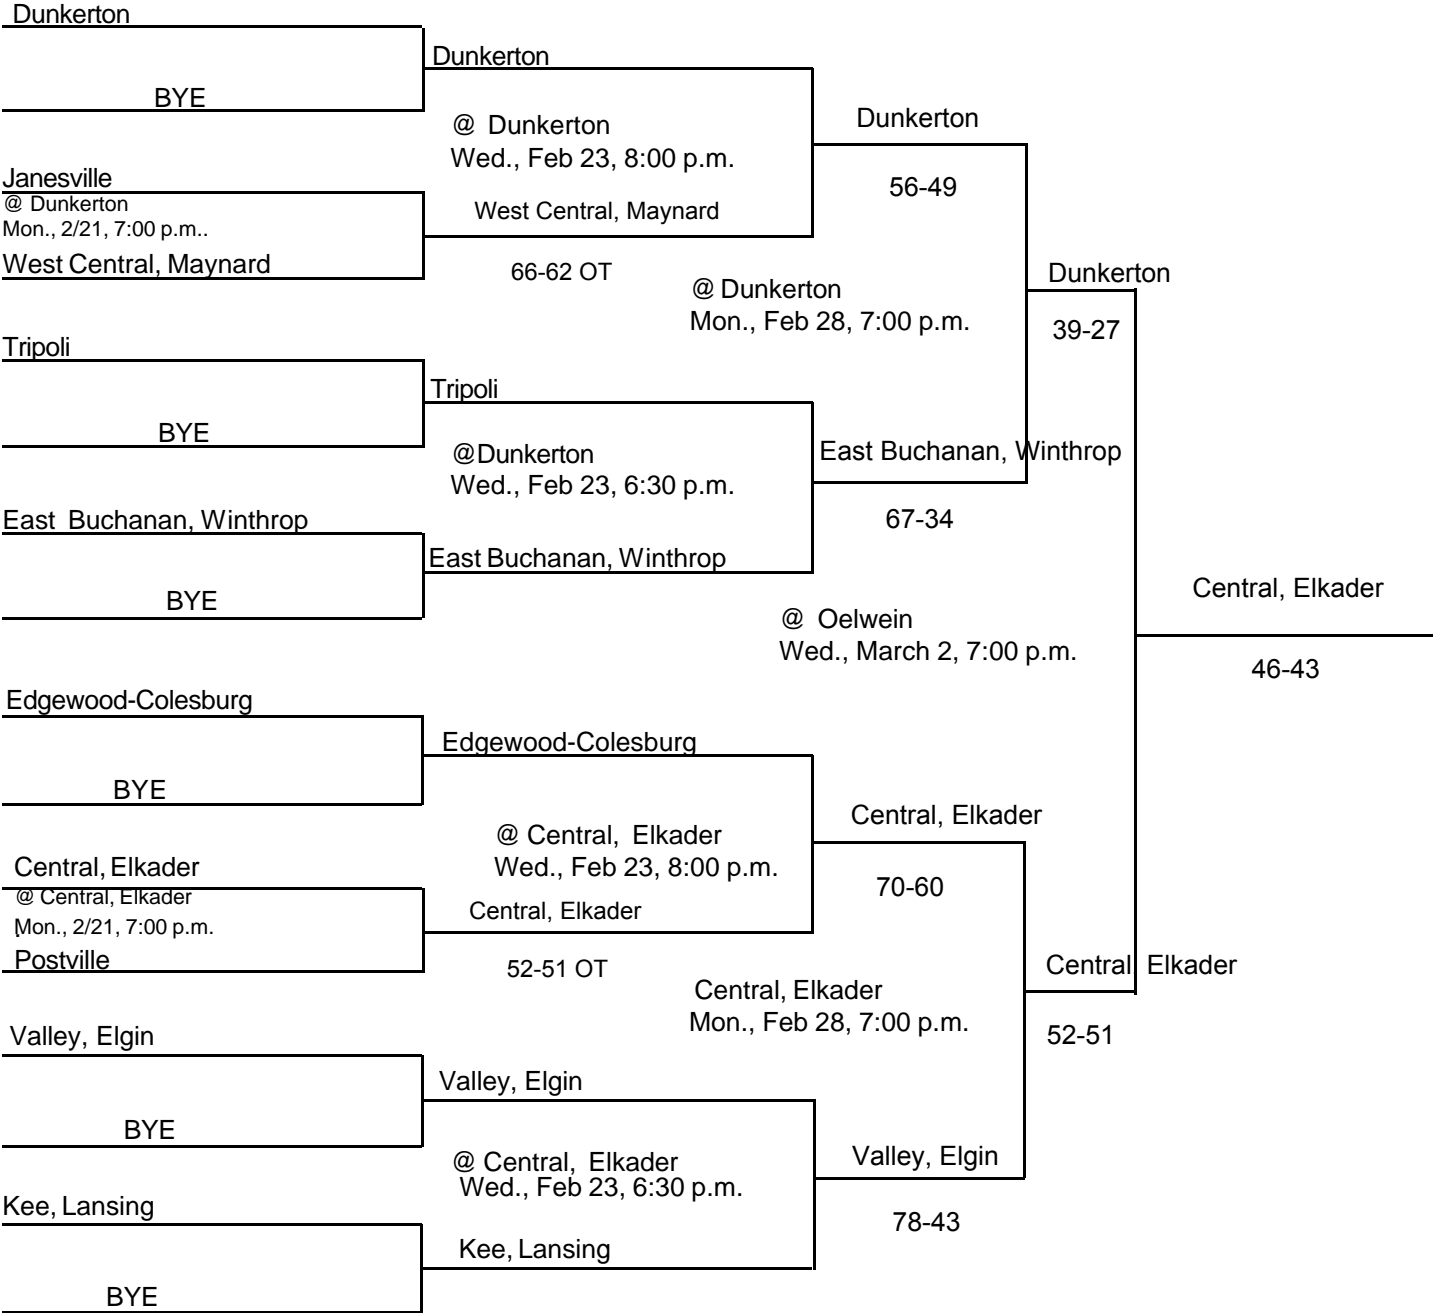

IOWA HIGH SCHOOL ATHLETIC ASSOCIATION
P.O. BOX 10 BOONE, IA 50036-0010
Pairings and Schedule of Tournaments/Meets Played
2005 BASKETBALL TOURNAMENT

DISTRICT AT Central, Elkader; Dunkerton; Oelwein

CLASS: 1A
DISTRICT #6
SUBSTATE # 3
DISTRICT DATES & MANAGERS: @ Central, Elkader; 2/21, 2/23, 2/28; Dan Yanda, AD
@ Dunkerton; 2/21, 2/23, 2/28; Jeremy Hesse, AD
@ Oelwein; 3/2; Terry Scherbring, AD

Above pairings and time schedule established as directed by the Board of Control