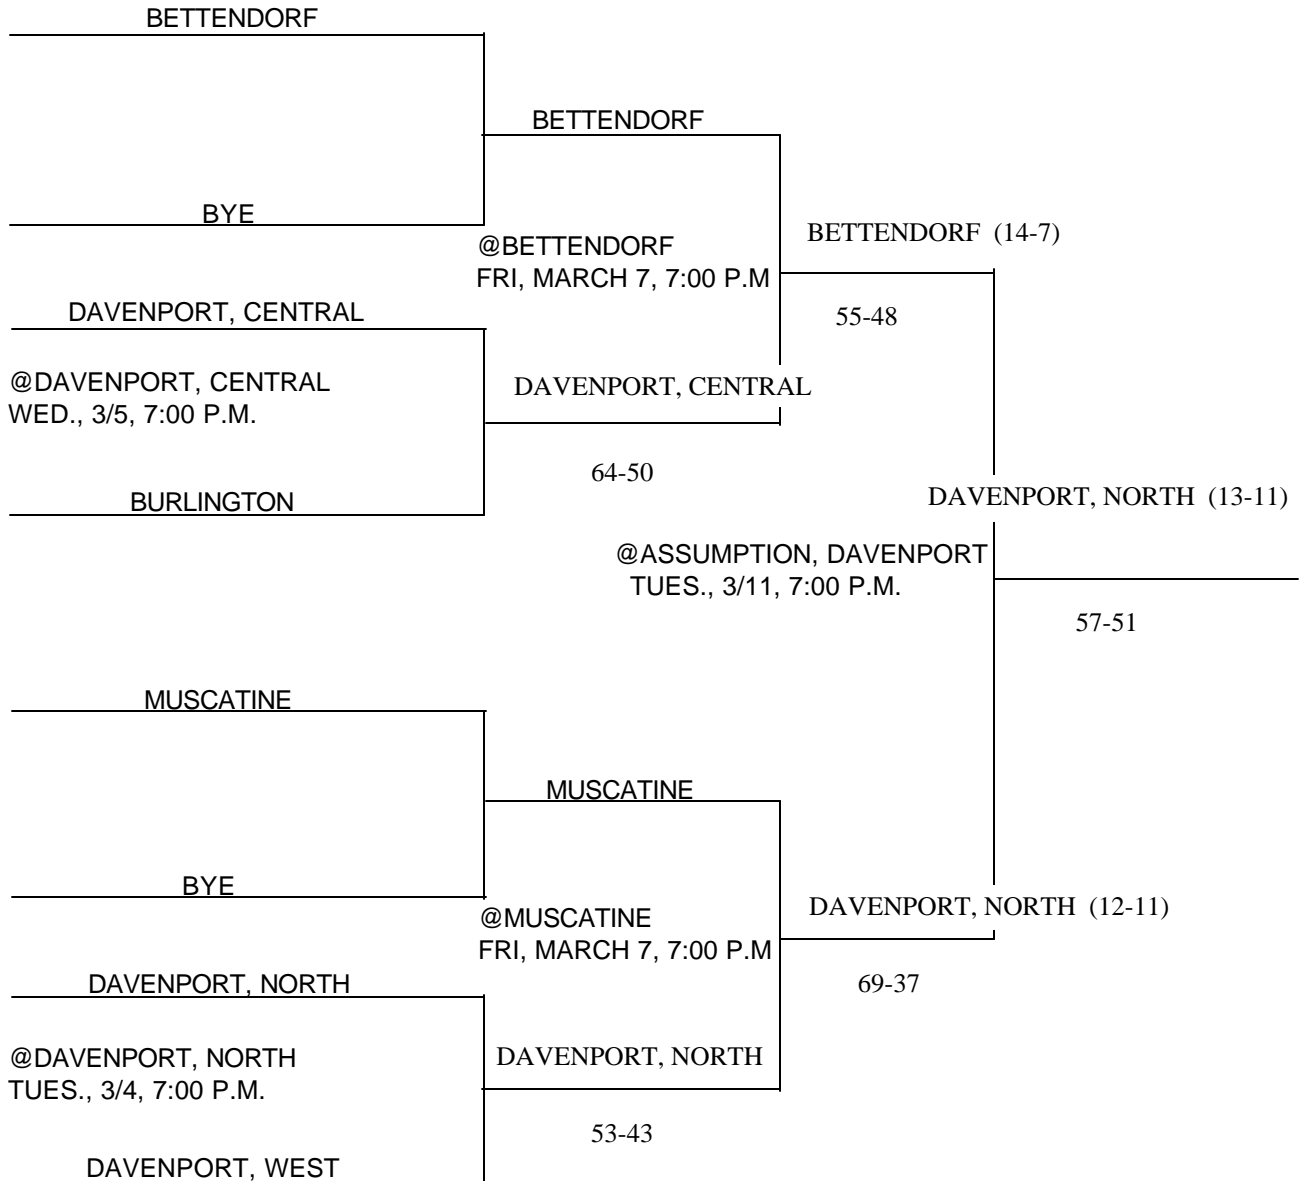

IOWA HIGH SCHOOL ATHLETIC ASSOCIATION
P.O. BOX 10
BOONE, IOWA 50036-0010
Pairings and Schedule of Tournaments/Meets Played
2003 BASKETBALL TOURNAMENT

SUBSTATE AT ASSUMPTION, DAVENPORT; BETTENDORF; DAVENPORT, CENTRAL;
DAVENPORT, NORTH; MUSCATINE

CLASS: 4A

SUBSTATE # 5

SUBSTATE DATES & MANAGERS: @ASSUMPTION, DAVENPORT; 3/11; RANDY NORTON, AD
@BETTENDORF; 3/7; MARK BROOKS, AD
@DAVENPORT, CENTRAL; 3/4; D'ANNE GROSS, AD
@DAVENPORT, NORTH; 3/4; LARRY SWANSON, AD
@MUSCATINE; 3/7; CHUCK VAN HECKE, AD

Above pairings and time schedule established as directed by the Board of Control