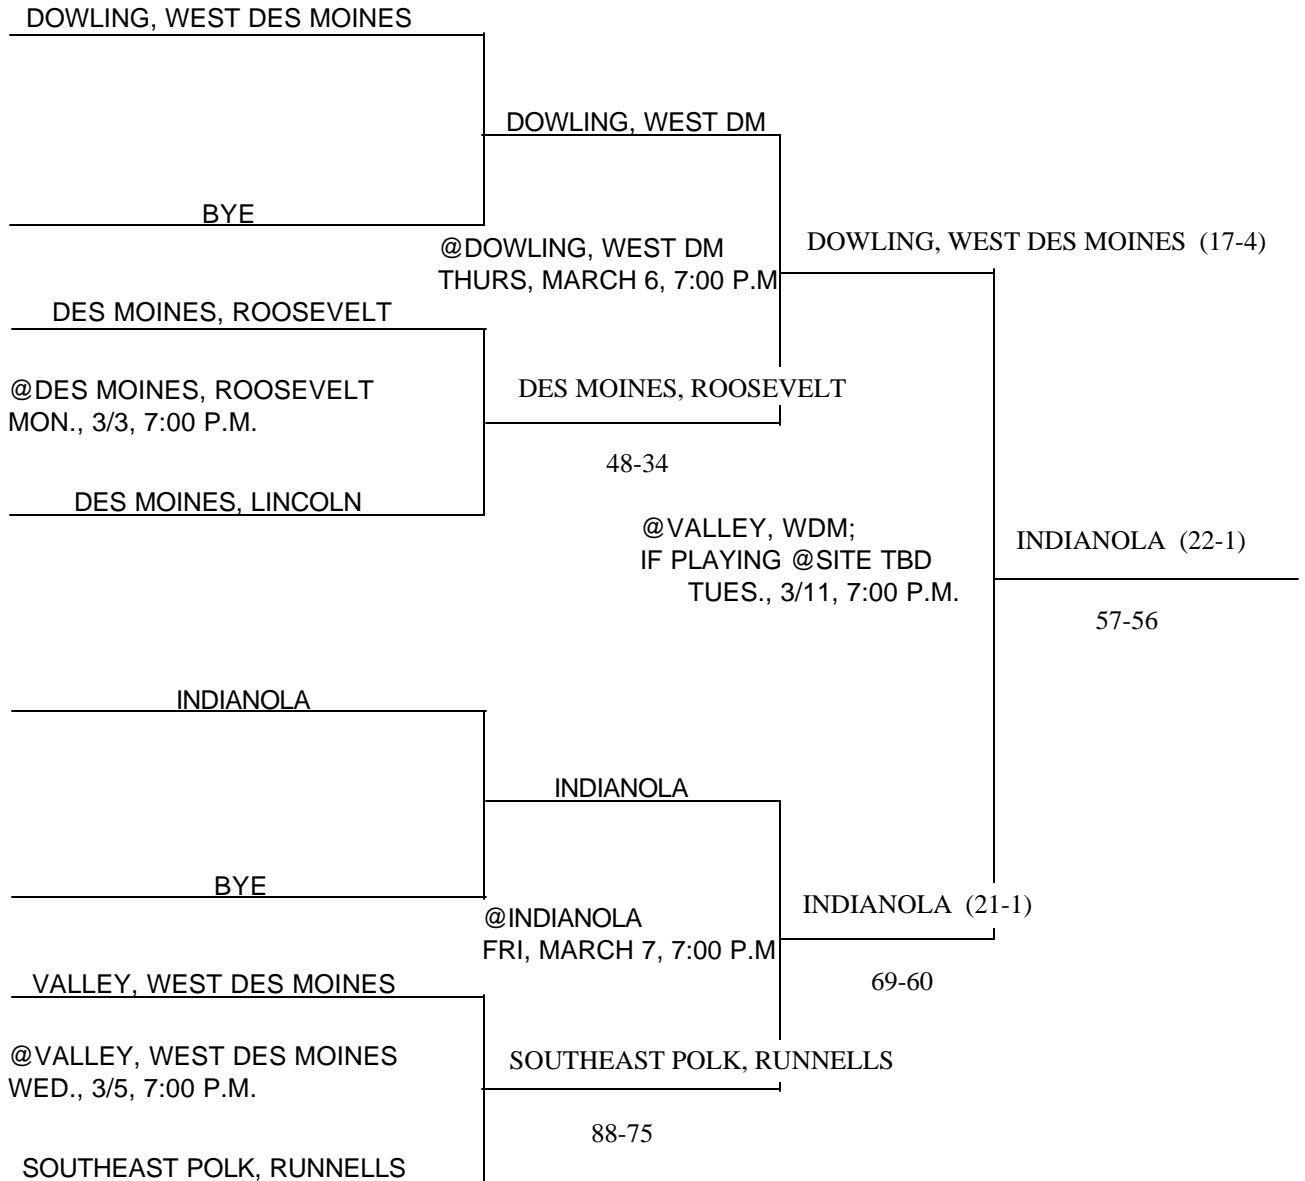

IOWA HIGH SCHOOL ATHLETIC ASSOCIATION
P.O. BOX 10
BOONE, IOWA 50036-0010
Pairings and Schedule of Tournaments/Meets Played
2003 BASKETBALL TOURNAMENT

SUBSTATE AT DES MOINES, ROOSEVELT; DOWLING, WEST DES MOINES; INDIANOLA;
VALLEY, WEST DES MOINES

CLASS: 4A

SUBSTATE # 8

SUBSTATE DATES & MANAGERS: @DES MOINES, ROOSEVELT; 3/3; DENNIS JOHNSON, AD
@dOWLING, WDM; 3/6; JOHN B. HAYES, AD
@INDIANOLA; 3/7; GARY TELFORD, AD
@VALLEY, WEST DES MOINES; 3/4, 3/11; STEVE DUNCAN, AD

Above pairings and time schedule established as directed by the Board of Control