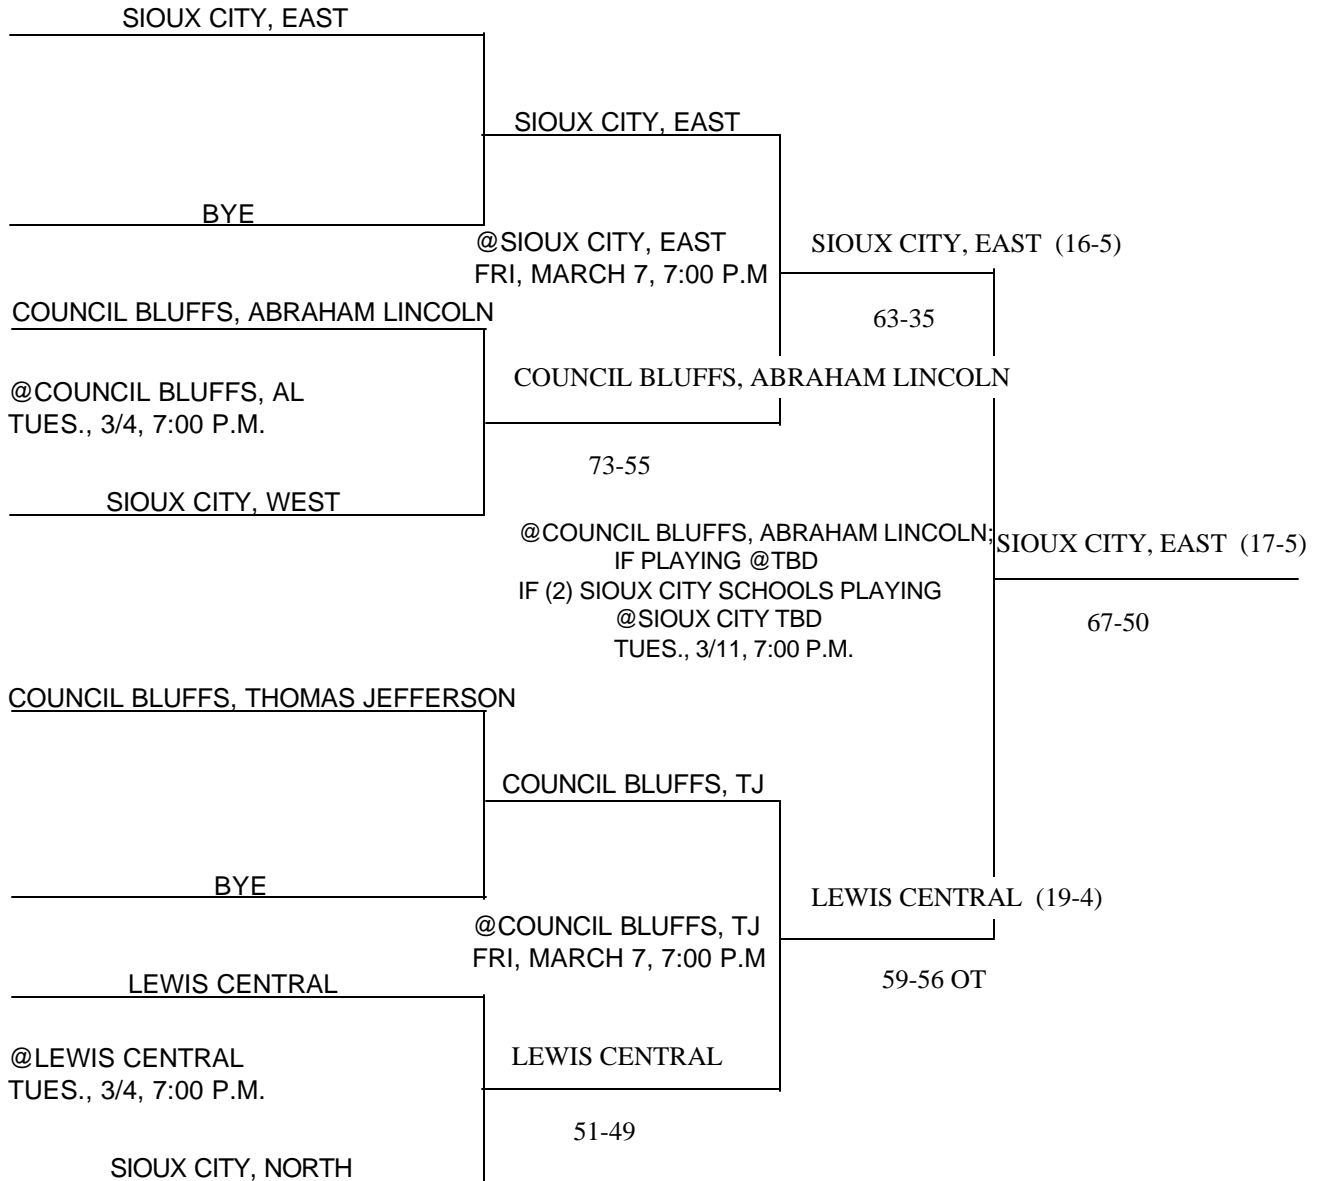

IOWA HIGH SCHOOL ATHLETIC ASSOCIATION
P.O. BOX 10
BOONE, IOWA 50036-0010
Pairings and Schedule of Tournaments/Meets Played
2003 BASKETBALL TOURNAMENT

SUBSTATE AT COUNCIL BLUFFS, ABRAHAM LINCOLN; COUNCIL BLUFFS, THOMAS JEFFERSON;
LEWIS CENTRAL; SIOUX CITY, EAST

CLASS: 4A

SUBSTATE # 1

SUBSTATE DATES & MANAGERS: @COUNCIL BLUFFS, AL; 3/4, 3/11; MICHAEL MESSERLI, AD
@COUNCIL BLUFFS, TJ; 3/7; CYLE FORNEY, AD
@LEWIS CENTRAL; 3/4; STEVE PADILLA, AD
@SIOUX CITY, EAST; 3/7; RICH VANDERLOO, AD

Above pairings and time schedule established as directed by the Board of Control