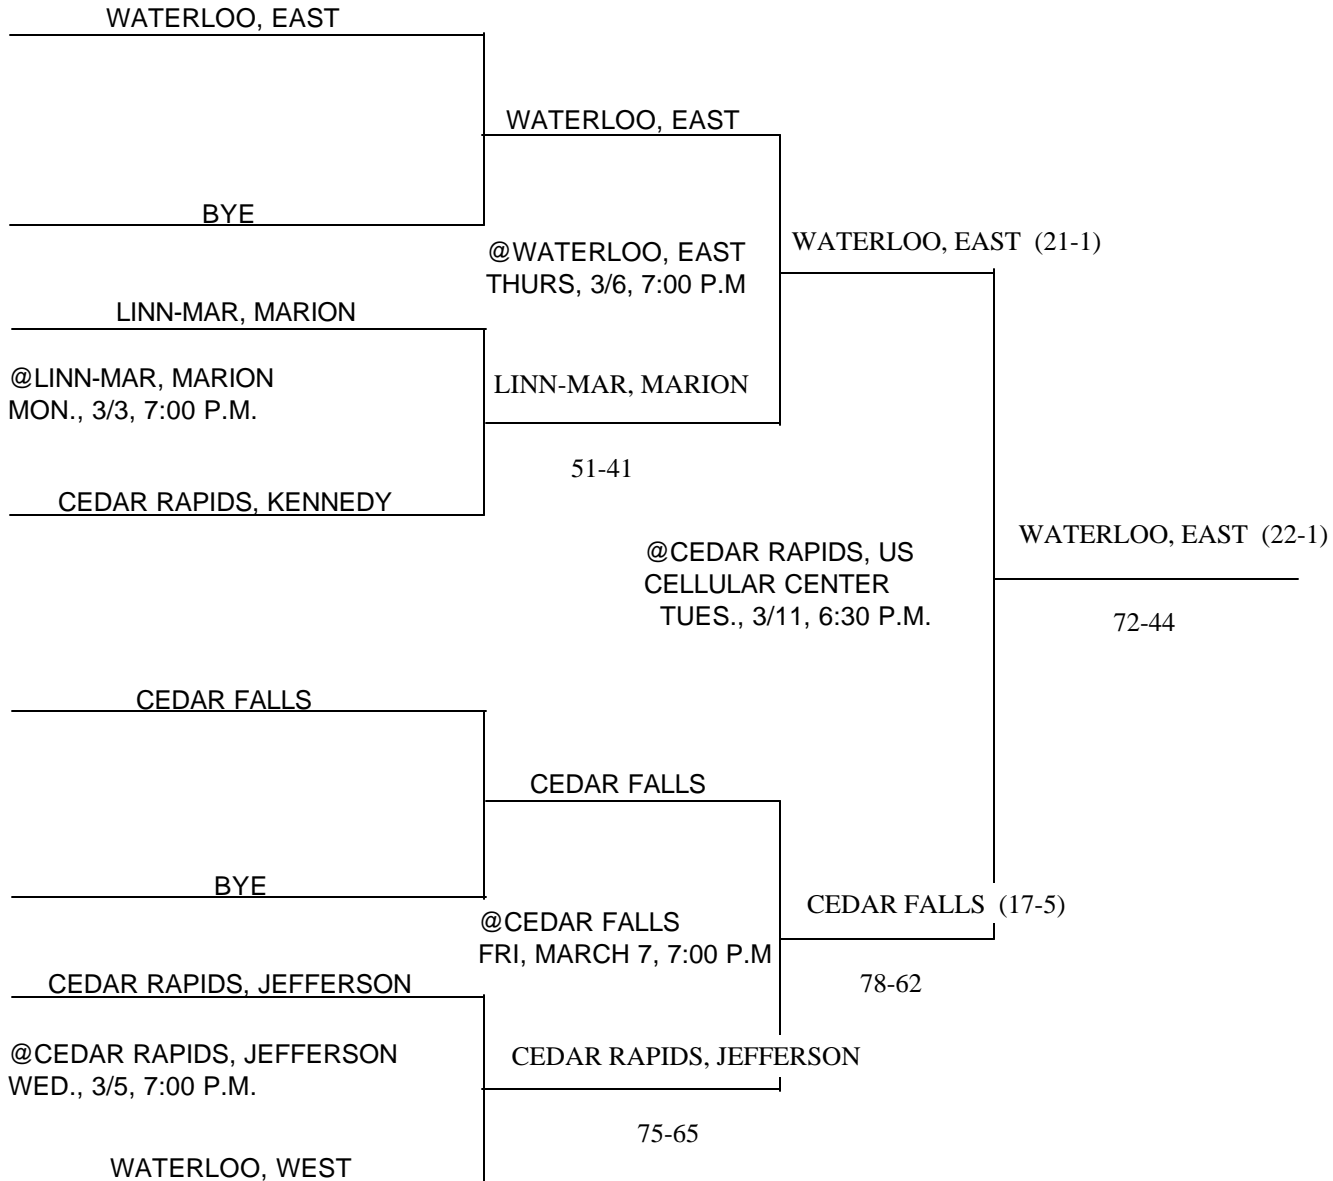

SUBSTATE AT CEDAR FALLS; CEDAR RAPIDS, JEFFERSON; CEDAR RAPIDS, US CELLULAR CENTER; LINN-MAR, MARION; WATERLOO, EAST

CLASS: 4A

SUBSTATE # 3

SUBSTATE DATES & MANAGERS: @CEDAR FALLS; 3/7; GARY KOENEN, AD
@CEDAR RAPIDS, JEFFERSON; 3/4; SCOTT KIBBY, AD
@CEDAR RAPIDS, US CELL CENTER; 3/11; SCOTT KIBBY, AD
CEDAR RAPIDS, JEFFERSON
@LINN-MAR, MARION; 3/3; JAMES KIMBALL, AD
@WATERLOO, EAST; 3/6; STEVE COSE, AD