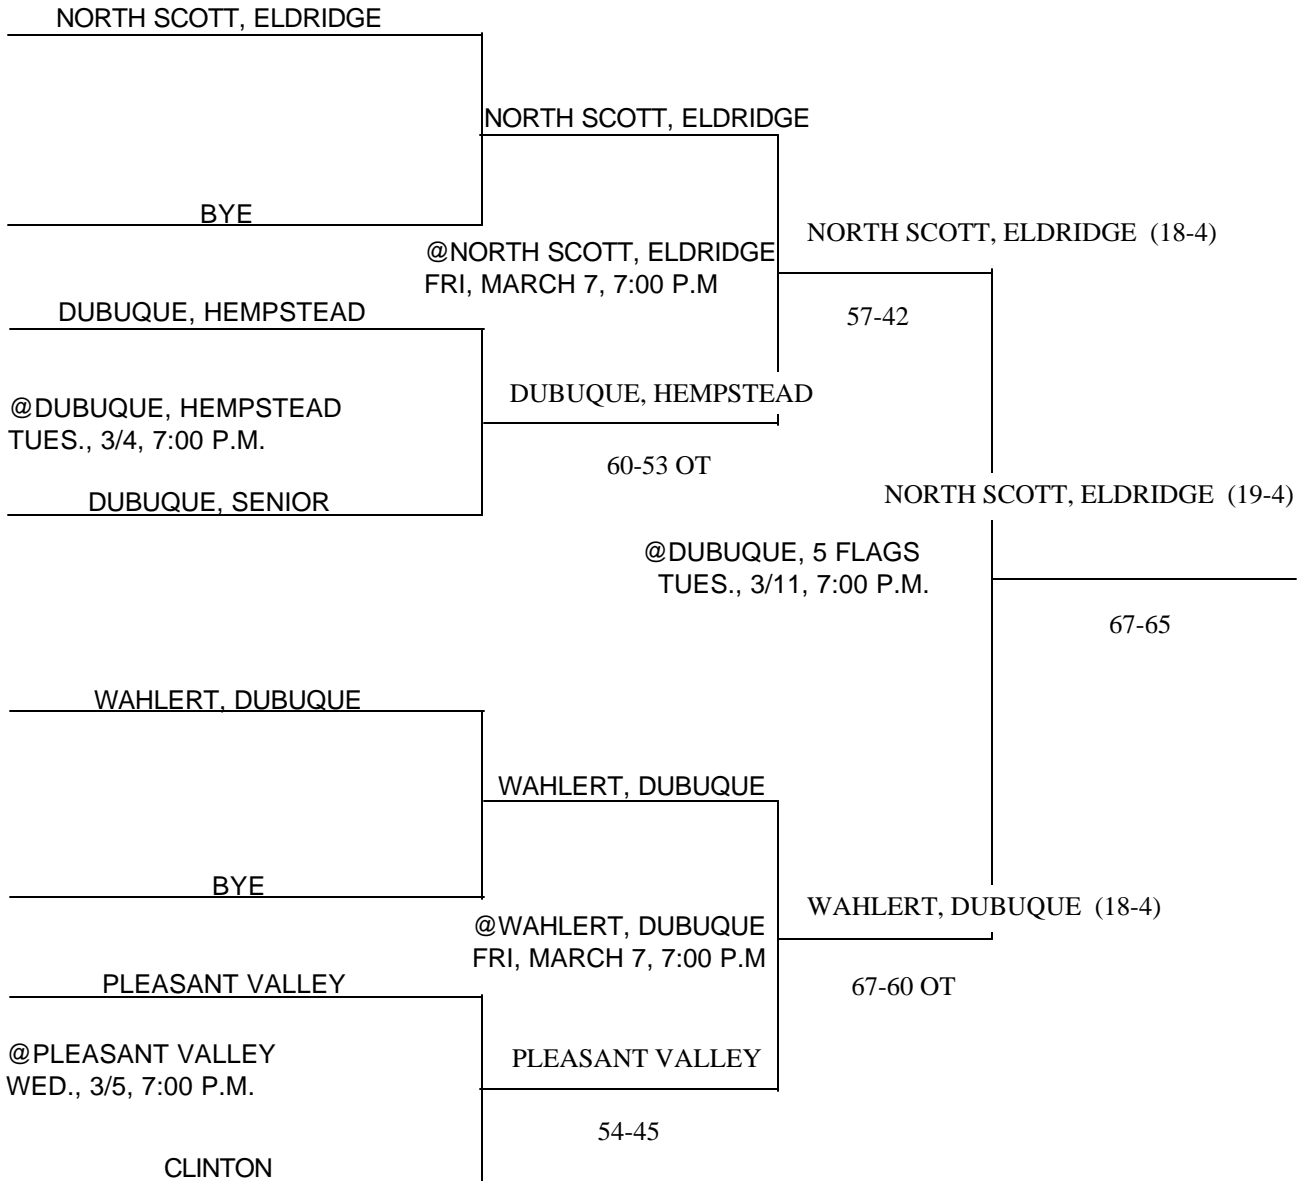

IOWA HIGH SCHOOL ATHLETIC ASSOCIATION
P.O. BOX 10
BOONE, IOWA 50036-0010
Pairings and Schedule of Tournaments/Meets Played
2003 BASKETBALL TOURNAMENT

SUBSTATE AT DUBUQUE, HEMPSTEAD; DUBUQUE, 5 FLAGS; NORTH SCOTT, ELDRIDGE;
PLEASANT VALLEY; WAHLERT, DUBUQUE

CLASS: 4A

SUBSTATE # 4

SUBSTATE DATES & MANAGERS: @DUBUQUE, HEMPSTEAD; 3/4; HARRY ROBBINS, AD
@dUBUQUE, 5 FLAGS; 3/11; JAMIE BLUM, AD
@NORTH SCOTT, ELDRIDGE; 3/7; DENNIS JOHNSON, AD
@PLEASANT VALLEY; 3/4; RANDY TEYMER, AD
@WAHLERT, DUBUQUE; 3/7; TOM KEATING, AD

Above pairings and time schedule established as directed by the Board of Control