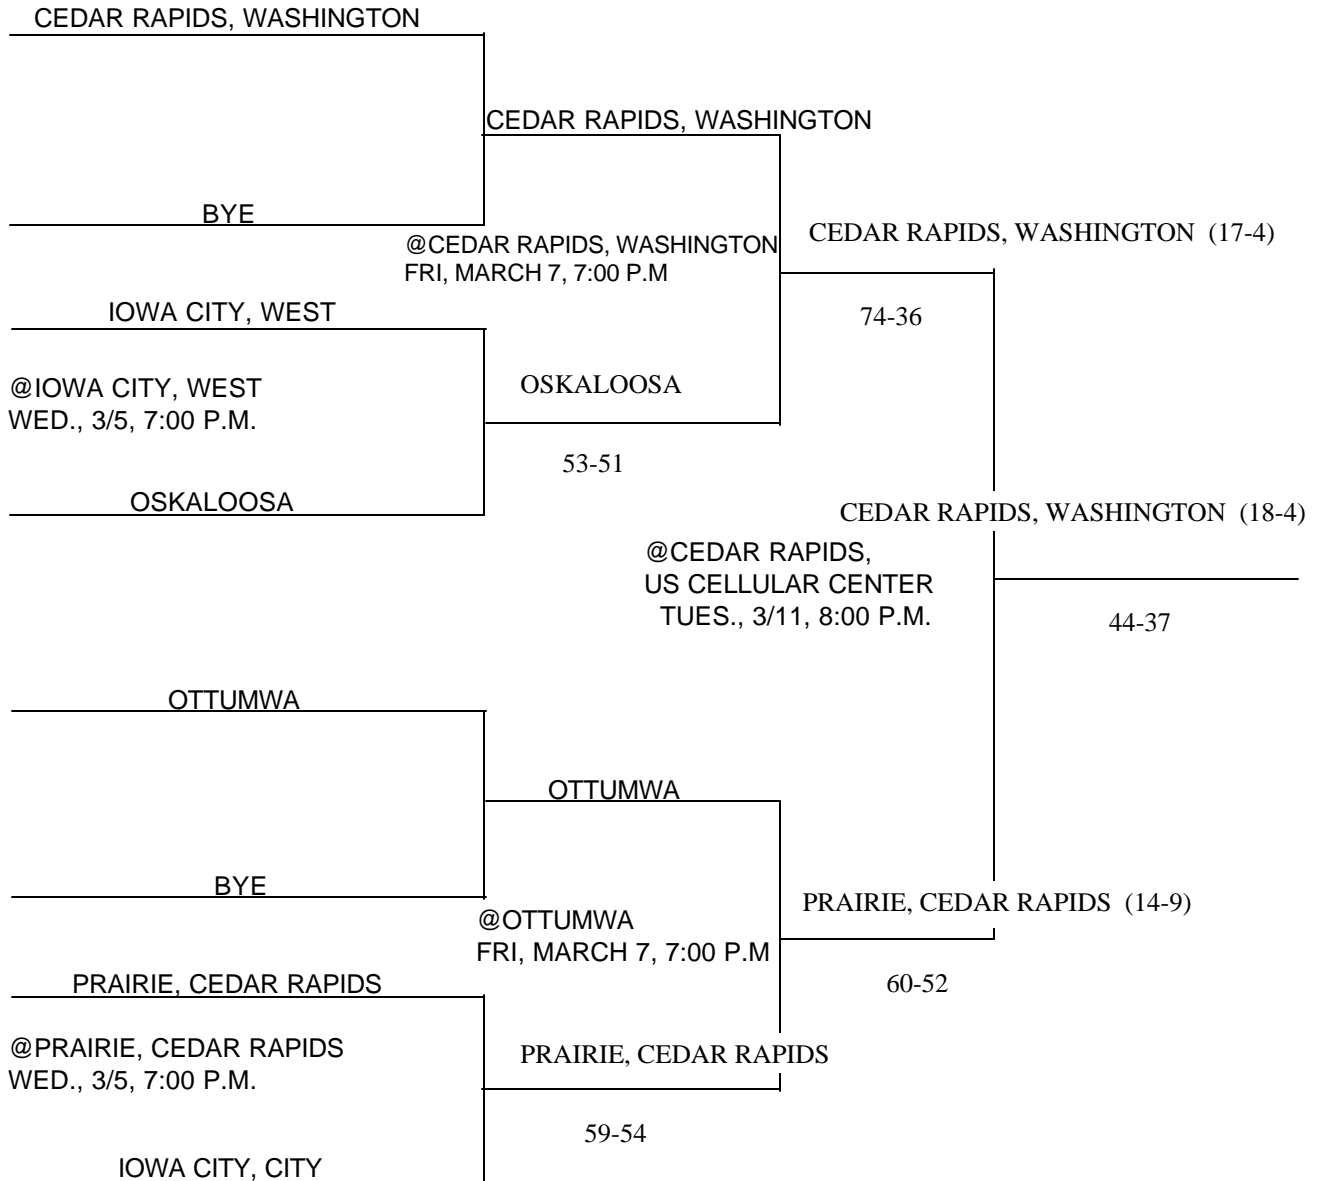

IOWA HIGH SCHOOL ATHLETIC ASSOCIATION
P.O. BOX 10
BOONE, IOWA 50036-0010
Pairings and Schedule of Tournaments/Meets Played
2003 BASKETBALL TOURNAMENT

SUBSTATE AT CEDAR RAPIDS, US CELLULAR CENTER; CEDAR RAPIDS, WASHINGTON;
IOWA CITY, WEST; OTTUMWA; PRAIRIE, CEDAR RAPIDS

CLASS: 4A

SUBSTATE # 6

SUBSTATE DATES & MANAGERS: @CEDAR RAPIDS, US CELLULAR CENTER; 3/11; SCOTT KIBBY, AD
CEDAR RAPIDS, JEFFERSON
@CEDAR RAPIDS, WASHINGTON; 3/7; DENNIS GOETTEL, AD
@IOWA CITY, WEST; 3/4; MARV REILAND, AD
@OTTUMWA; 3/7; DAVE CLEMENT, AD
@PRAIRIE, CEDAR RAPIDS; 3/4; KEVIN BEHREND, AD

Above pairings and time schedule established as directed by the Board of Control