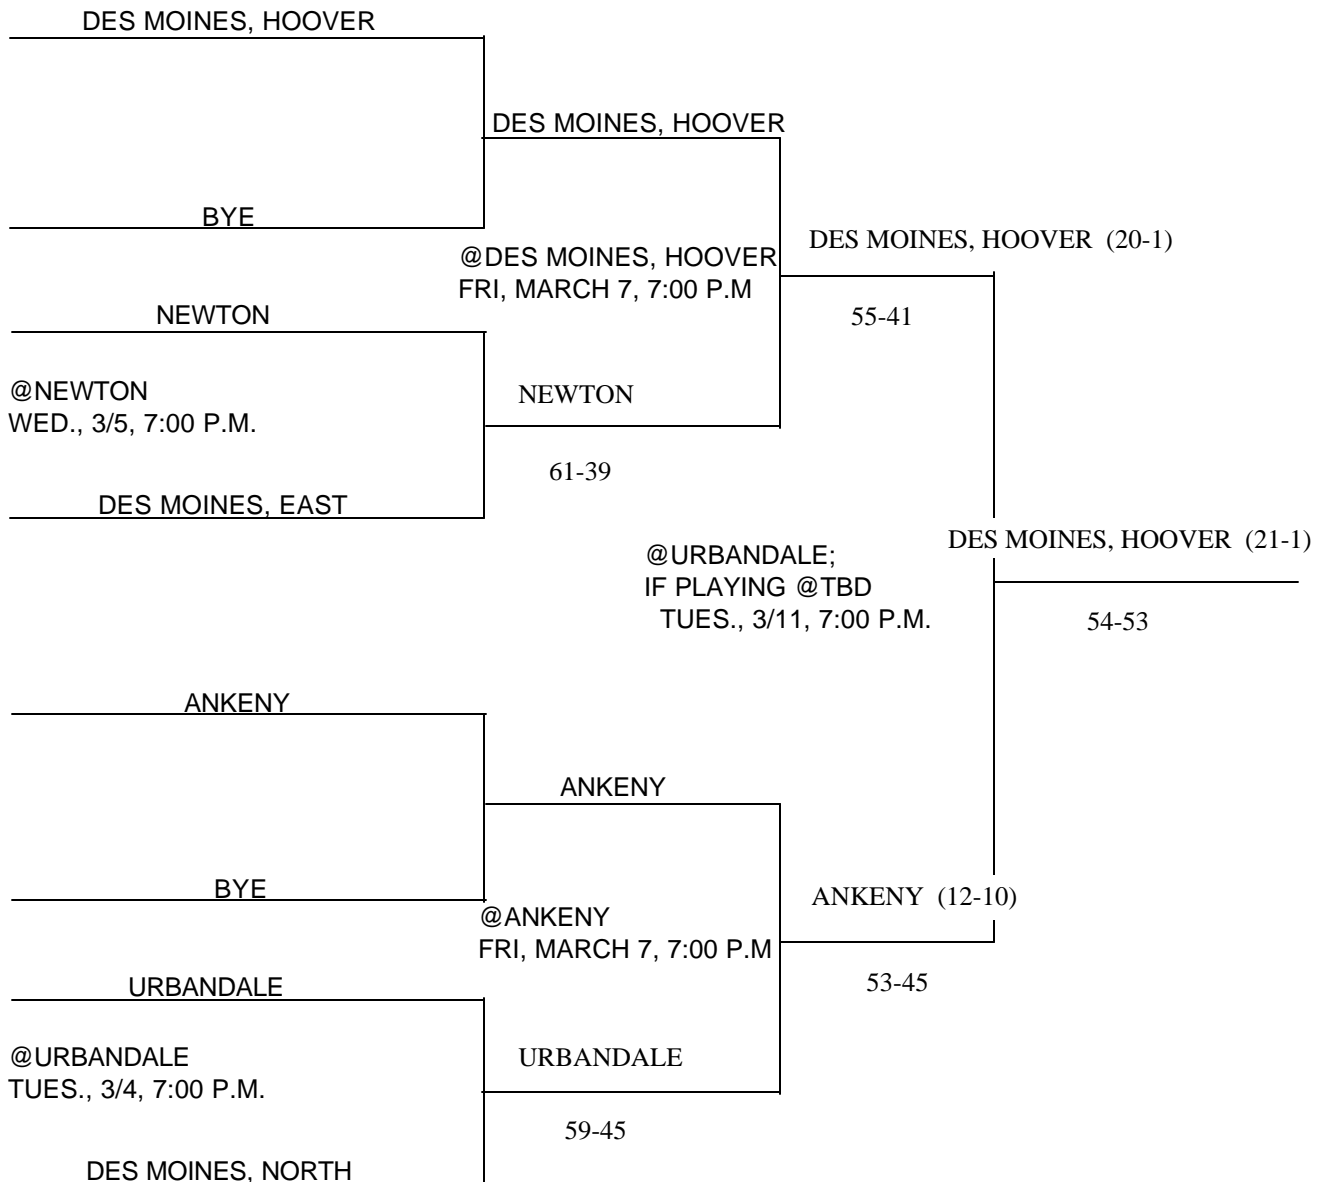

IOWA HIGH SCHOOL ATHLETIC ASSOCIATION
P.O. BOX 10
BOONE, IOWA 50036-0010
Pairings and Schedule of Tournaments/Meets Played
2003 BASKETBALL TOURNAMENT

SUBSTATE AT ANKENY; DES MOINES, HOOVER; NEWTON; URBANDALE

CLASS: 4A

SUBSTATE # 7

SUBSTATE DATES & MANAGERS: @ANKENY; 3/7; RIC POWELL, AD
@DES MOINES, HOOVER; 3/7; DAN MCCLANNAHAN, AD
@NEWTON; 3/4; TODD LAPPE, AD
@URBANDALE; 3/4, 3/11; BILL WATSON, AD

Above pairings and time schedule established as directed by the Board of Control