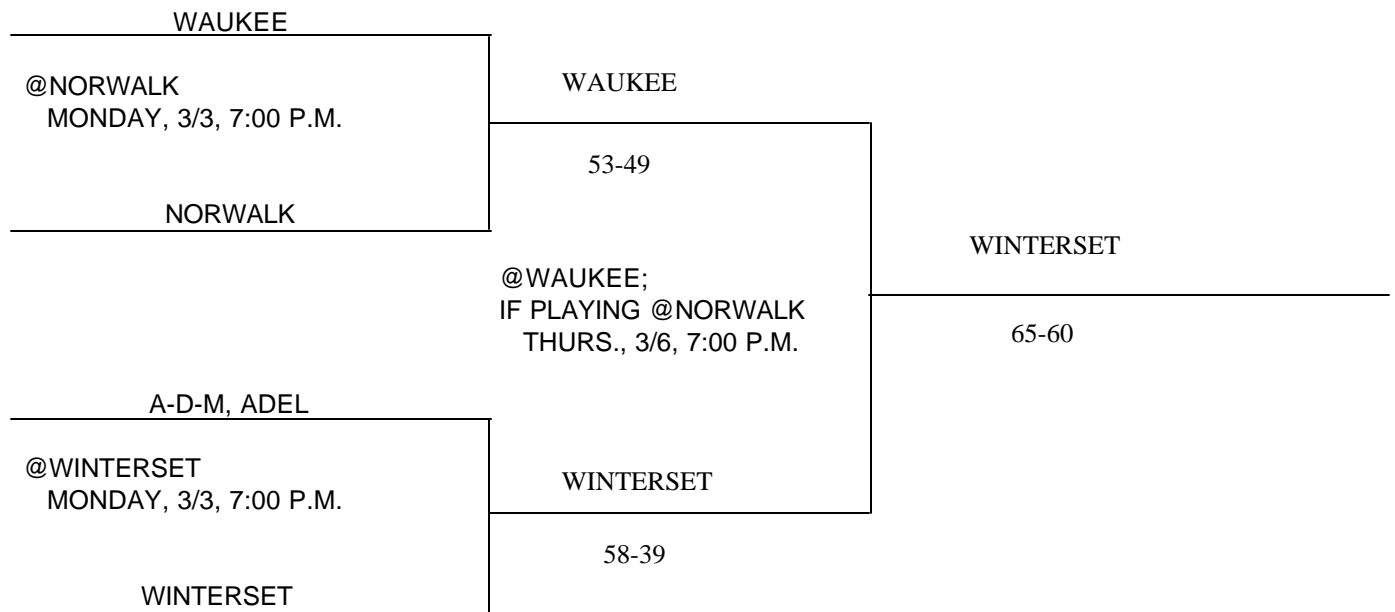

IOWA HIGH SCHOOL ATHLETIC ASSOCIATION
P.O. BOX 10
BOONE, IOWA 50036-0010
Pairings and Schedule of Tournaments/Meets Played
2003 BASKETBALL TOURNAMENT

DISTRICT AT NORWALK; WAUKEE; WINTERSET

CLASS: 3A

DISTRICT # 14

SUBSTATE # 7

DATES & MANAGERS: @NORWALK; 3/3, 3/6 (tent); MIKE COLLINS, AD
                                         @WAUKEE; 3/6; JIM DUEA, AD
                                         @WINTERSET; 3/3; GARY CHRISTENSEN, AD

Above pairings and time schedule established as directed by the Board of Control