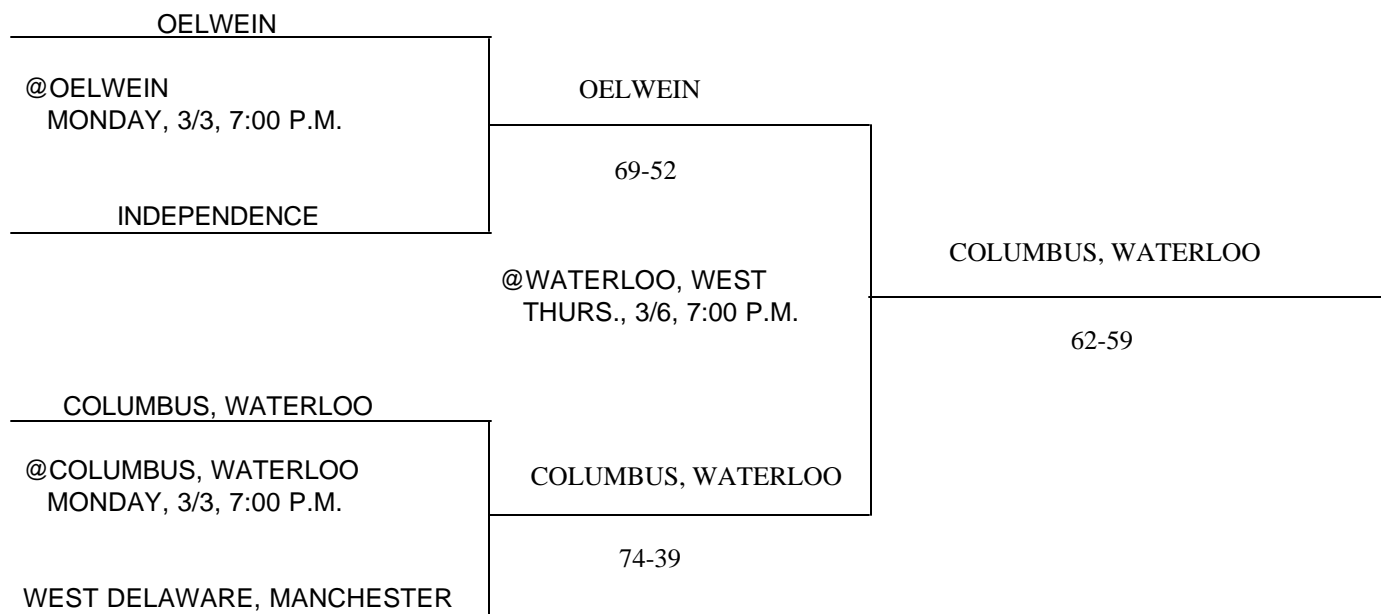

IOWA HIGH SCHOOL ATHLETIC ASSOCIATION
P.O. BOX 10
BOONE, IOWA 50036-0010
Pairings and Schedule of Tournaments/Meets Played
2003 BASKETBALL TOURNAMENT

DISTRICT AT COLUMBUS, WATERLOO; OELWEIN; WATERLOO, WEST

CLASS: 3A

DISTRICT # 6

SUBSTATE # 3

DATES & MANAGERS: @COLUMBUS, WATERLOO; 3/3; TODD DIRTH, AD
@OELWEIN; 3/3; TERRY SCHERBRING, AD
@WATERLOO, WEST; 3/6; BRUCE SPERRY, AD

Above pairings and time schedule established as directed by the Board of Control