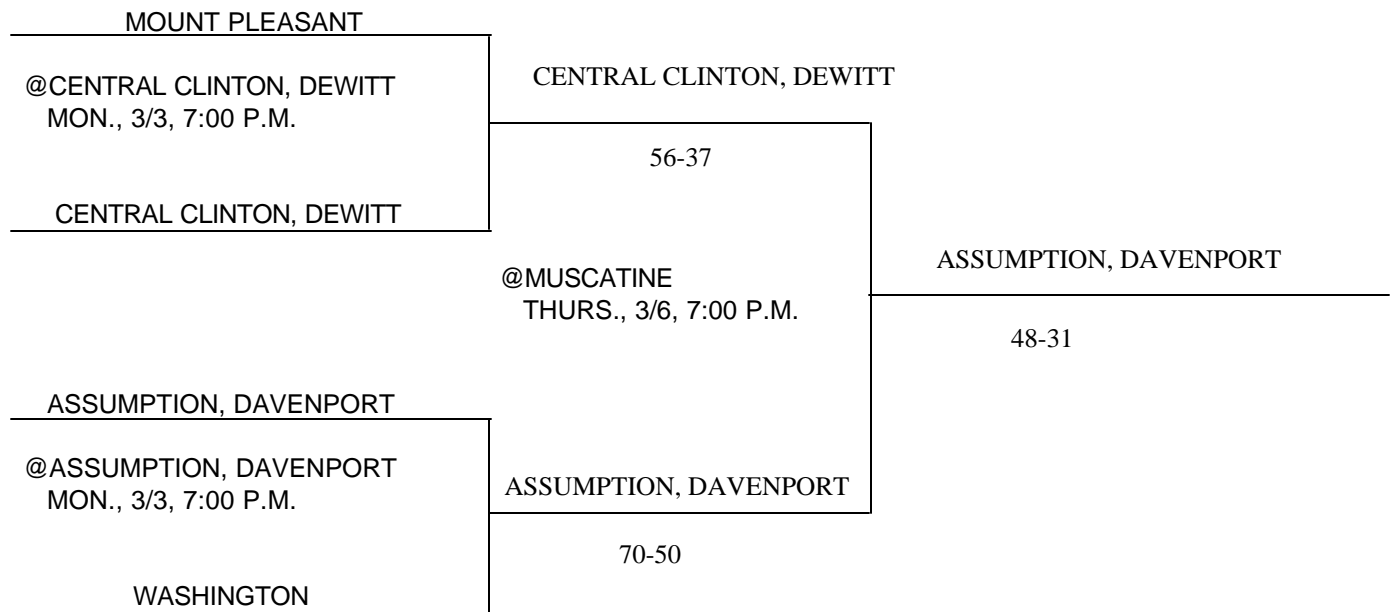

IOWA HIGH SCHOOL ATHLETIC ASSOCIATION
P.O. BOX 10
BOONE, IOWA 50036-0010
Pairings and Schedule of Tournaments/Meets Played
2003 BASKETBALL TOURNAMENT

DISTRICT AT ASSUMPTION, DAVENPORT; CENTRAL CLINTON, DEWITT; MUSCATINE

CLASS: 3A

DISTRICT # 9

SUBSTATE # 5

DATES & MANAGERS: @ASSUMPTION, DAVENPORT; 3/3; RANDY NORTON, AD
@CENTRAL CLINTON, DEWITT; 3/3; BRENT COOK, AD
@MUSCATINE; 3/3, 3/6; CHUCK VAN HECKE, AD

Above pairings and time schedule established as directed by the Board of Control