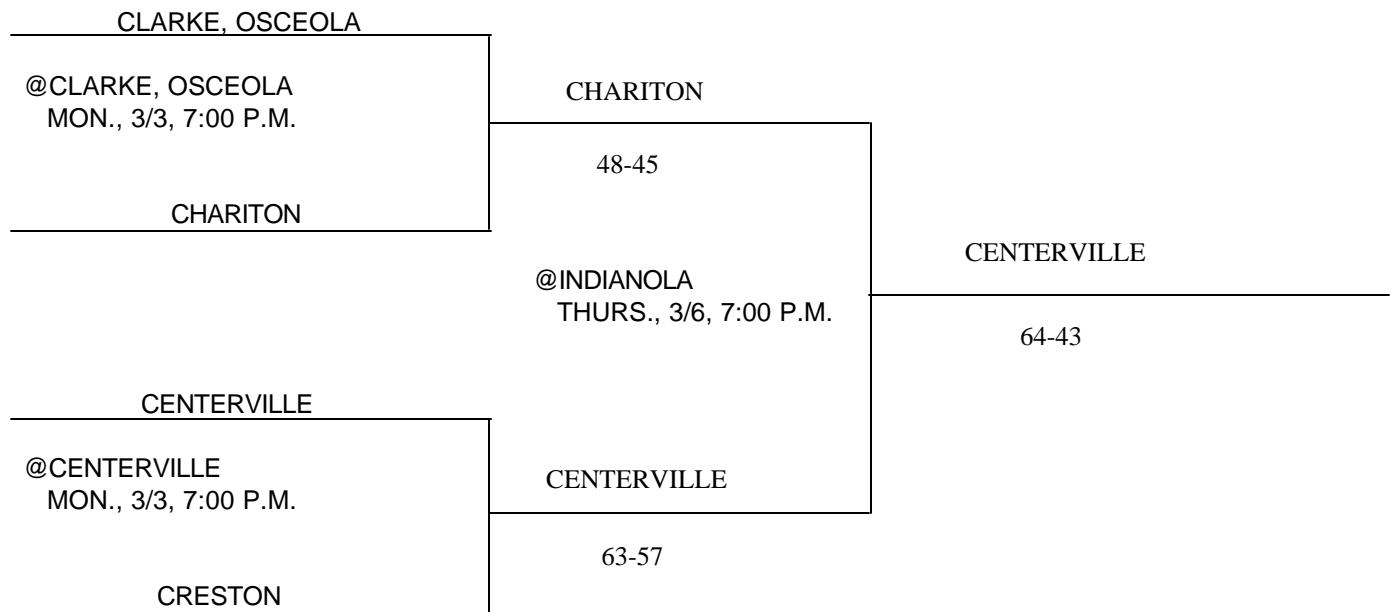

IOWA HIGH SCHOOL ATHLETIC ASSOCIATION
P.O. BOX 10
BOONE, IOWA 50036-0010
Pairings and Schedule of Tournaments/Meets Played
2003 BASKETBALL TOURNAMENT

DISTRICT AT CENTERVILLE; CLARKE, OSCEOLA; INDIANOLA

CLASS: 3A
DISTRICT # 13
SUBSTATE # 7

DATES & MANAGERS: @CENTERVILLE; 3/3; ROGER CAMPBELL, AD
@CLARKE, OSCEOLA; 3/3; CORY ZAHRT, AD
@INDIANOLA; 3/6; GARY TELFORD, AD

Above pairings and time schedule established as directed by the Board of Control