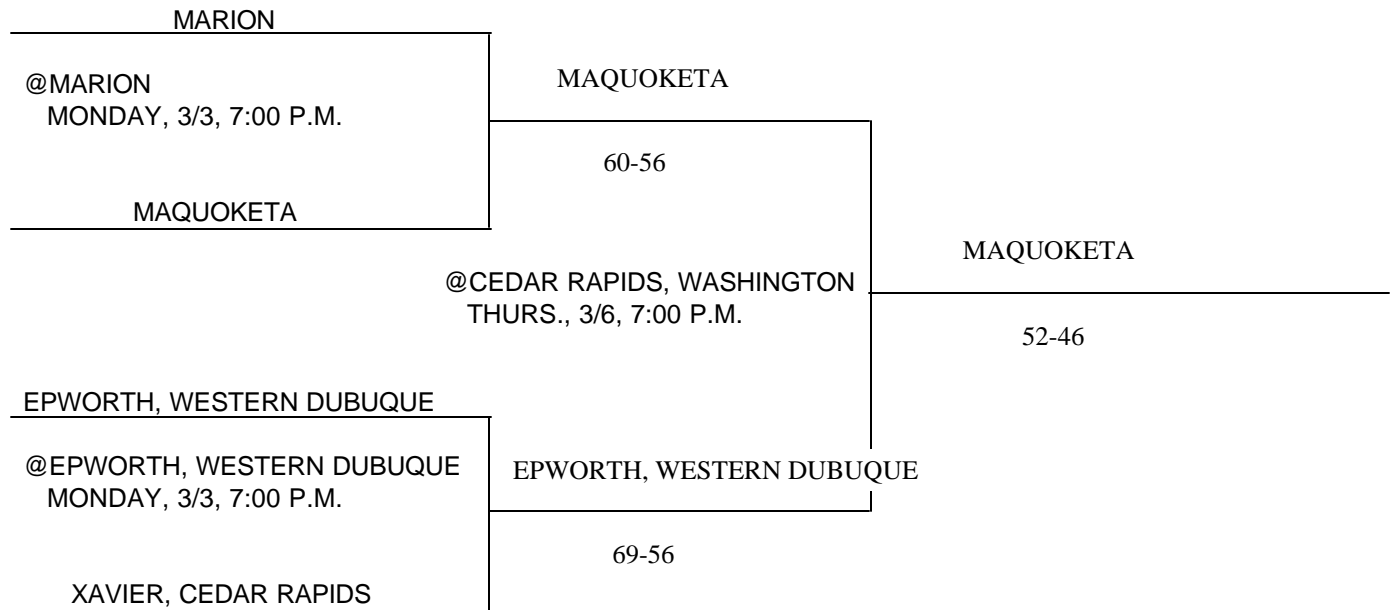

IOWA HIGH SCHOOL ATHLETIC ASSOCIATION
P.O. BOX 10
BOONE, IOWA 50036-0010
Pairings and Schedule of Tournaments/Meets Played
2003 BASKETBALL TOURNAMENT

DISTRICT AT   CEDAR RAPIDS, WASHINGTON; EPWORTH, WESTERN DUBUQUE; MARION

CLASS: 3A
DISTRICT # 8
SUBSTATE # 4

DATES & MANAGER: @CEDAR RAPIDS, WASHINGTON; 3/6; DENNIS GOETTEL, AD
@EPWORTH, WESTERN DUBUQUE; 3/3; LARRY CONRAD, AD
@MARION; 3/3; SHANE EHRESMAN, AD

Above pairings and time schedule established as directed by the Board of Control