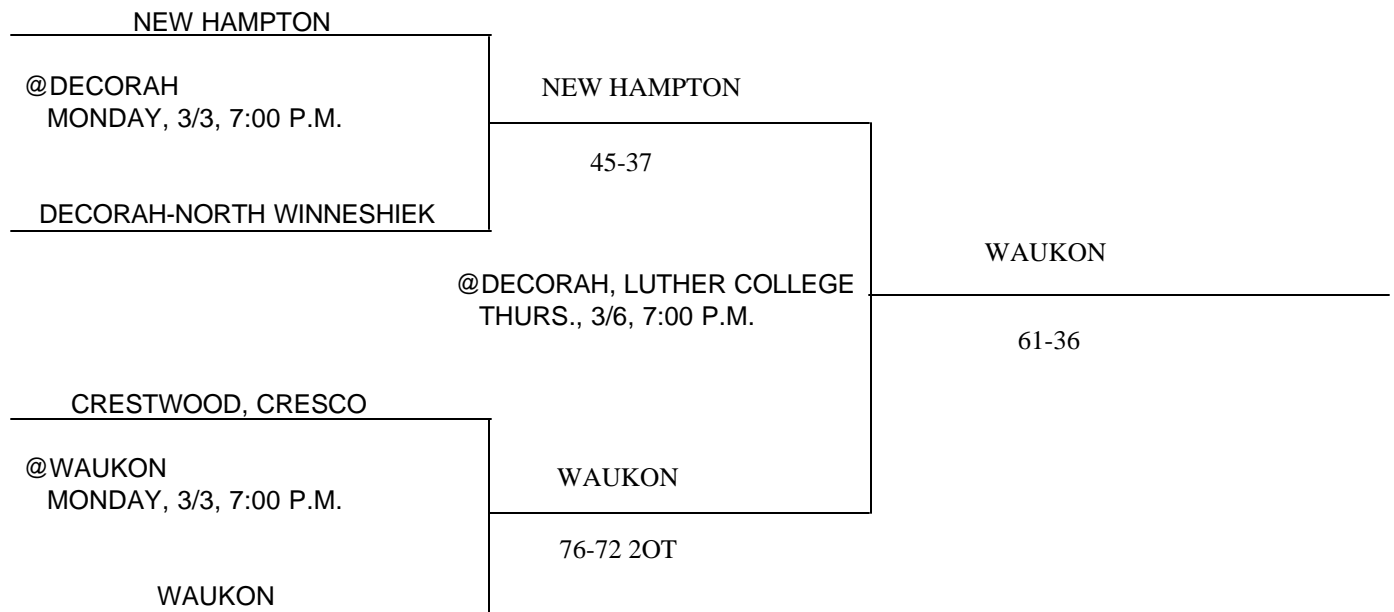

IOWA HIGH SCHOOL ATHLETIC ASSOCIATION
P.O. BOX 10
BOONE, IOWA 50036-0010
Pairings and Schedule of Tournaments/Meets Played
2003 BASKETBALL TOURNAMENT

DISTRICT AT DECORAH-NORTH WINNESHIEK; DECORAH, LUTHER COLLEGE; WAUKON

CLASS: 3A
DISTRICT # 5
SUBSTATE # 3

DATES & MANAGERS: @DECORAH-NORTH WINNESHIEK; 3/3; DAVIS JOHNSON, AD
@DECORAH, LUTHER COLLEGE; 3/6; JOE THOMPSON, AD
@WAUKON; 3/3; DAIN JEPPSON, AD

Above pairings and time schedule established as directed by the Board of Control