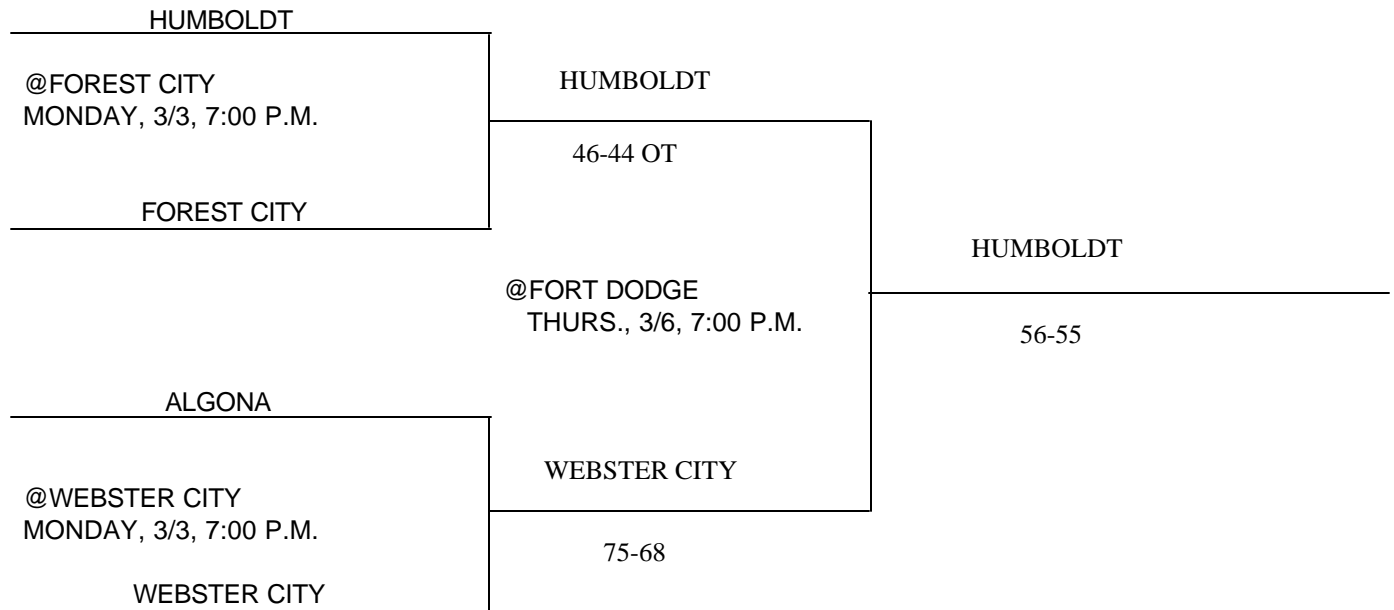

IOWA HIGH SCHOOL ATHLETIC ASSOCIATION
P.O. BOX 10
BOONE, IOWA 50036-0010
Pairings and Schedule of Tournaments/Meets Played
2003 BASKETBALL TOURNAMENT

DISTRICT AT FOREST CITY; FORT DODGE; WEBSTER CITY

CLASS: 3A

DISTRICT # 3

SUBSTATE # 2

DATES & MANAGERS: @FOREST CITY; 3/3; KEN BAKER, AD
                                     @FORT DODGE; 3/6; TOM KINSETH, AD
                                     @WEBSTER CITY; 3/3; GARY JANSSEN, AD

Above pairings and time schedule established as directed by the Board of Control