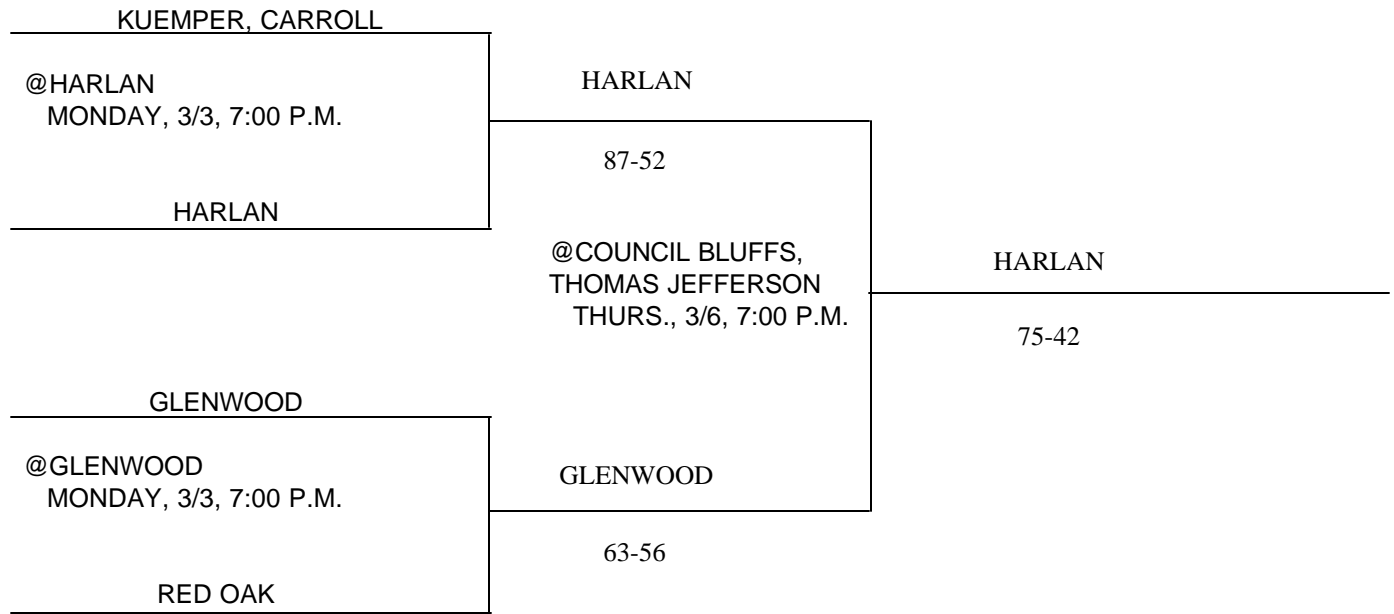

IOWA HIGH SCHOOL ATHLETIC ASSOCIATION
P.O. BOX 10
BOONE, IOWA 50036-0010
Pairings and Schedule of Tournaments/Meets Played
2003 BASKETBALL TOURNAMENT

DISTRICT AT COUNCIL BLUFFS, THOMAS JEFFERSON; GLENWOOD; HARLAN

CLASS: 3A
DISTRICT # 16
SUBSTATE # 8

DATES & MANAGERS: @COUNCIL BLUFFS, THOMAS JEFFERSON; 3/6; CYLE FORNEY, AD
@GLENWOOD; 3/3; BOB DYER, AD
@HARLAN; 3/3; MITCH OSBORN, AD

Above pairings and time schedule established as directed by the Board of Control