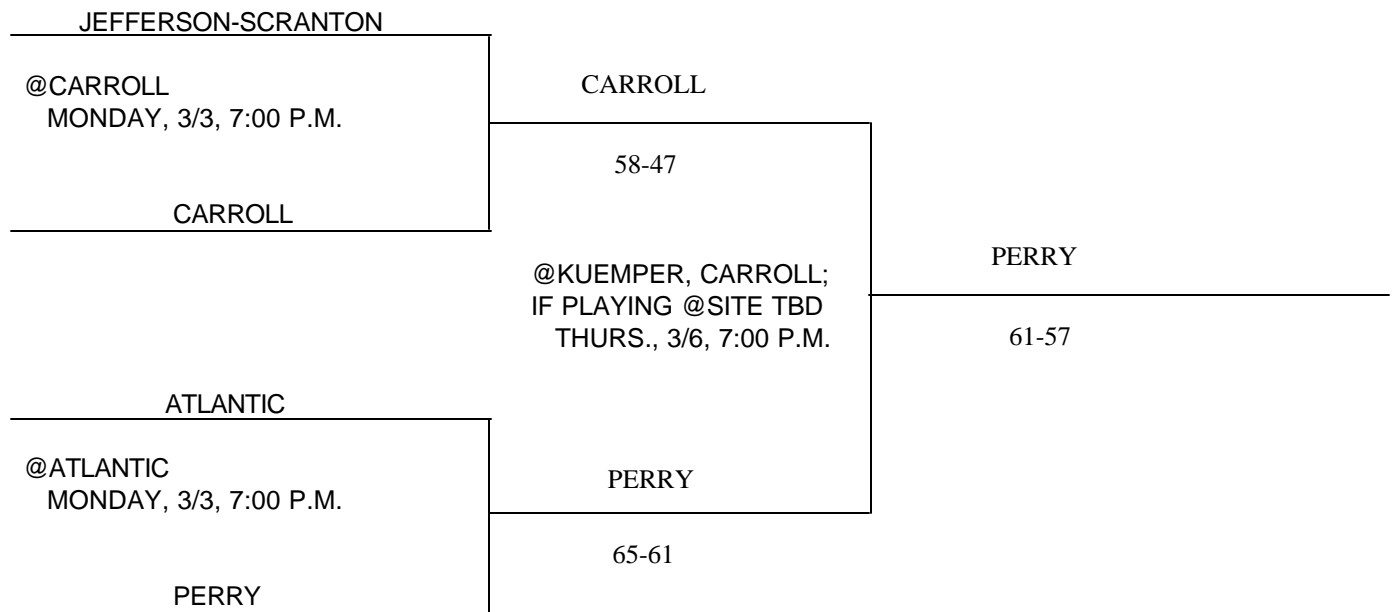

IOWA HIGH SCHOOL ATHLETIC ASSOCIATION
P.O. BOX 10
BOONE, IOWA 50036-0010
Pairings and Schedule of Tournaments/Meets Played
2003 BASKETBALL TOURNAMENT

DISTRICT AT ATLANTIC; CARROLL; KUEMPER, CARROLL

CLASS: 3A
DISTRICT # 15
SUBSTATE # 8

DATES & MANAGERS: @ATLANTIC; 3/3; BOB SWEENEY, AD
@CARROLL; 3/3; TERRY BAHLMANN, AD
@KUEMPER, CARROLL; 3/6; BOB URWIN, AD

Above pairings and time schedule established as directed by the Board of Control