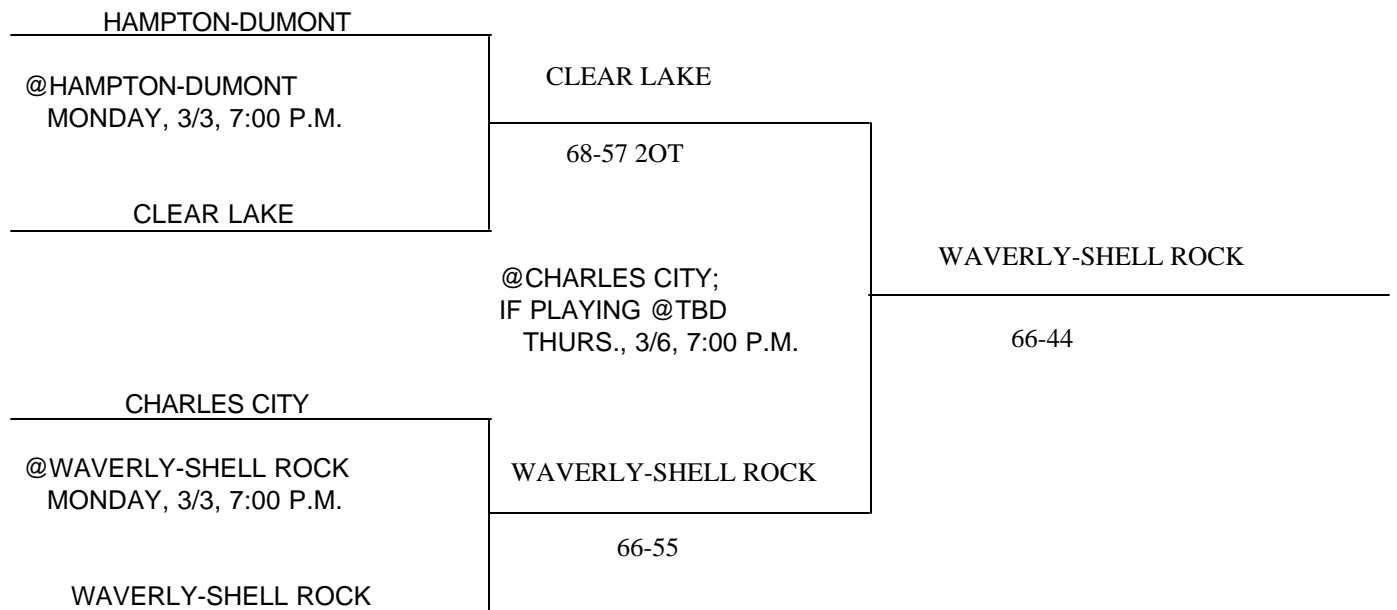

IOWA HIGH SCHOOL ATHLETIC ASSOCIATION
P.O. BOX 10
BOONE, IOWA 50036-0010
Pairings and Schedule of Tournaments/Meets Played
2003 BASKETBALL TOURNAMENT

DISTRICT AT CHARLES CITY; HAMPTON-DUMONT; WAVERLY-SHELL ROCK

CLASS: 3A

DISTRICT # 4

SUBSTATE # 2

DATES & MANAGERS: @CHARLES CITY; 3/6; HANS GOETTSCH, AD
@HAMPTON-DUMONT; 3/3; ZACH DILLAVOU, AD
@WAVERLY-SHELL ROCK; 3/3; DAVID LITTERER, AD

Above pairings and time schedule established as directed by the Board of Control