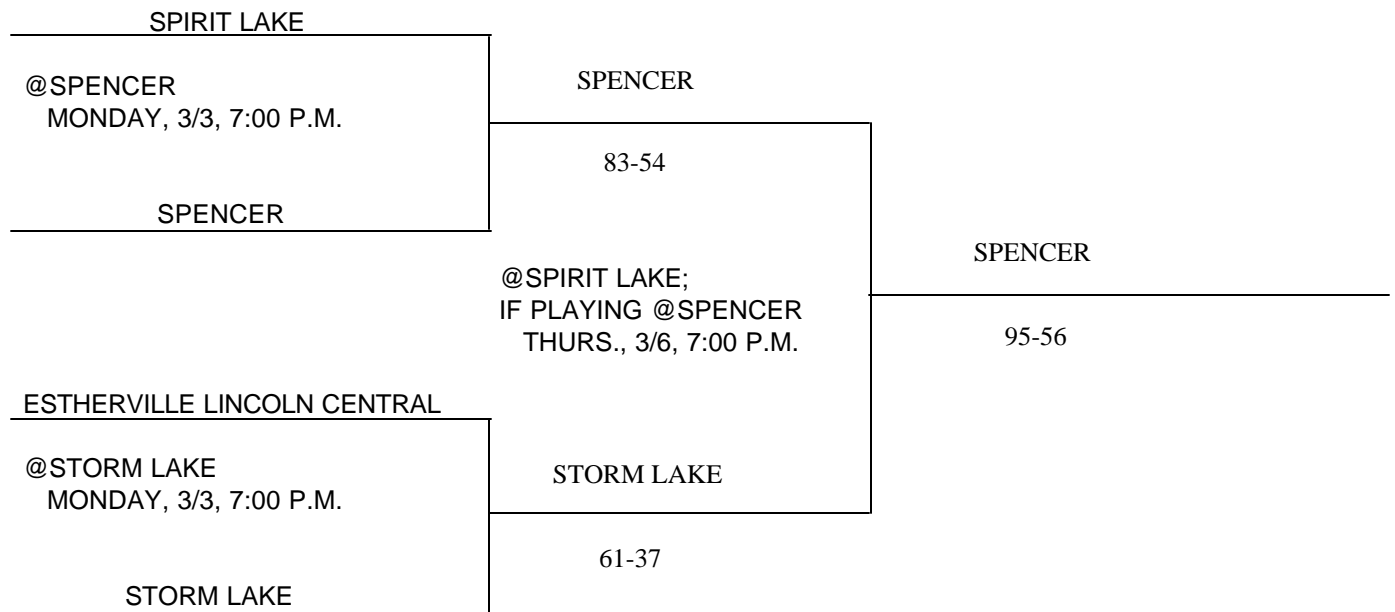

IOWA HIGH SCHOOL ATHLETIC ASSOCIATION
P.O. BOX 10
BOONE, IOWA 50036-0010
Pairings and Schedule of Tournaments/Meets Played
2003 BASKETBALL TOURNAMENT

DISTRICT AT   SPENCER; SPIRIT LAKE; STORM LAKE

CLASS: 3A

DISTRICT # 2

SUBSTATE # 1

DATES & MANAGERS: @SPENCER; 3/3, 3/6 (tent); ROGER JOHNSON, AD
                                      @SPIRIT LAKE; 3/6; TERRY MILLER, AD
                                      @STORM LAKE; 3/3; RICK ANDERSON, AD

Above pairings and time schedule established as directed by the Board of Control