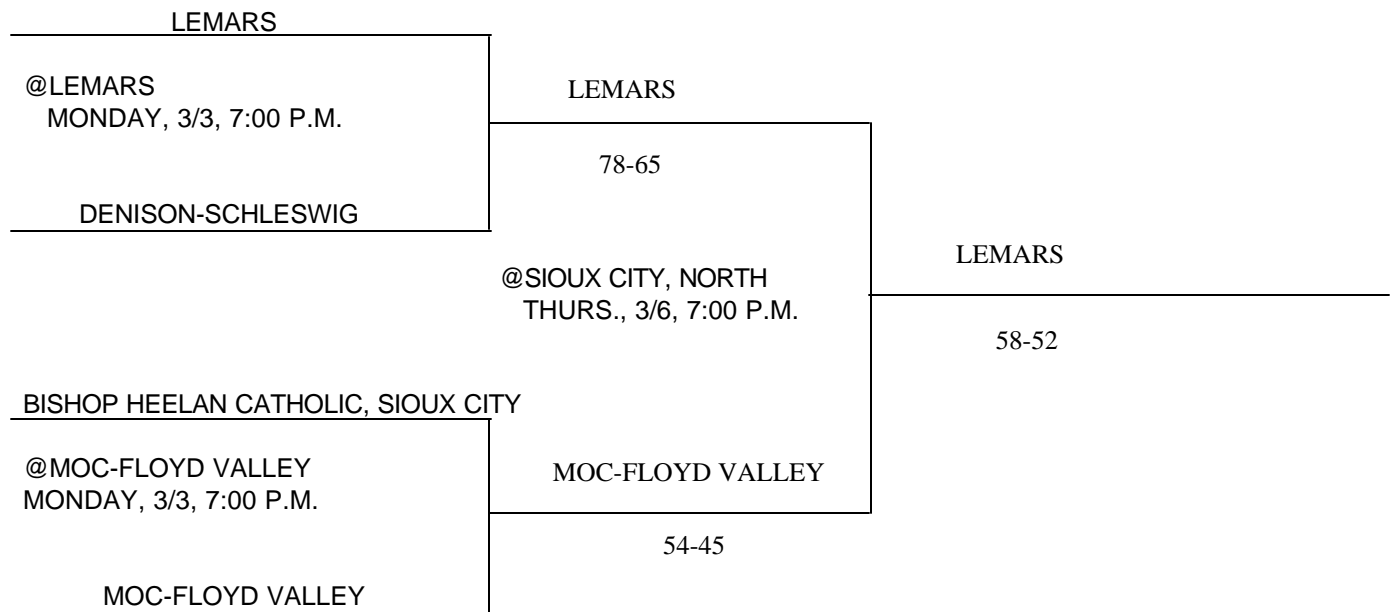

IOWA HIGH SCHOOL ATHLETIC ASSOCIATION
P.O. BOX 10
BOONE, IOWA 50036-0010
Pairings and Schedule of Tournaments/Meets Played
2003 BASKETBALL TOURNAMENT

DISTRICT AT LEMARS; MOC-FLOYD VALLEY; SIOUX CITY, NORTH

CLASS: 3A

DISTRICT # 1

SUBSTATE # 1

DATES & MANAGERS: @LEMARS; 3/3; KEVIN PEDERSON, AD
@MOC-FLOYD VALLEY; 3/3; MARK GUNDERSON, AD
@SIOUX CITY, NORTH; 3/6; TOM LUXFORD, AD

Above pairings and time schedule established as directed by the Board of Control