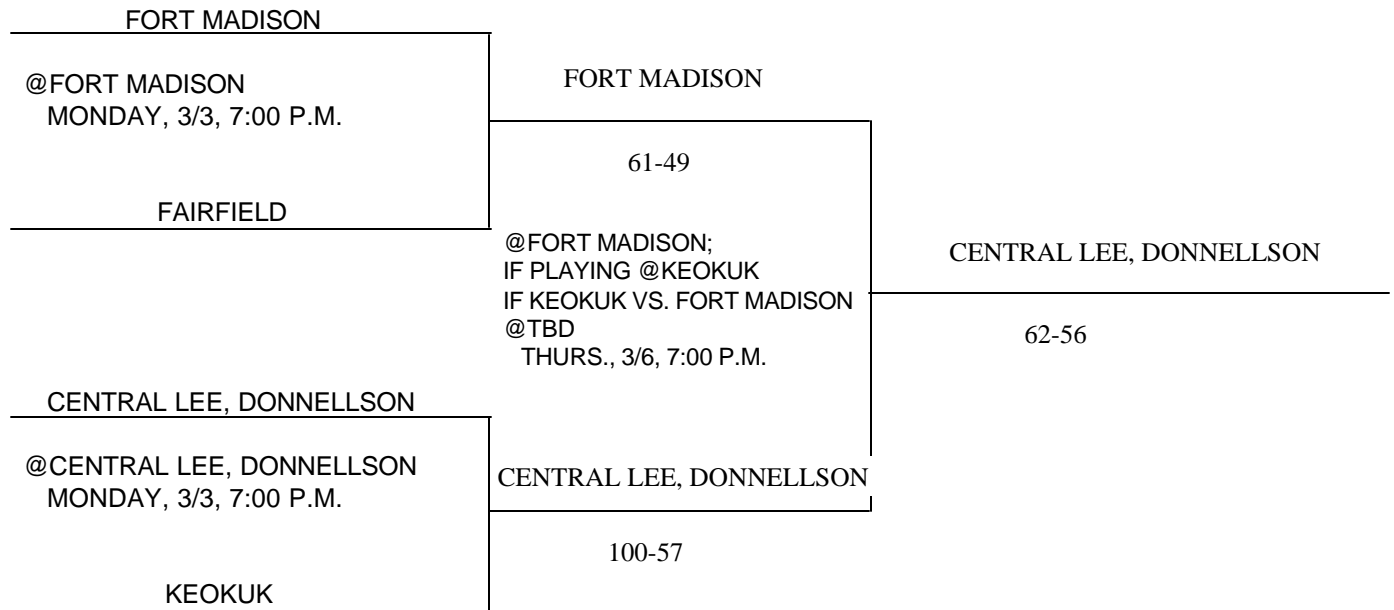

IOWA HIGH SCHOOL ATHLETIC ASSOCIATION
P.O. BOX 10
BOONE, IOWA 50036-0010
Pairings and Schedule of Tournaments/Meets Played
2003 BASKETBALL TOURNAMENT

DISTRICT AT CENTRAL LEE, DONNELLSON; FORT MADISON; KEOKUK (tent)

CLASS: 3A

DISTRICT # 10

SUBSTATE # 5

DATES & MANAGERS: @CENTRAL LEE, DONNELLSON; 3/3; CLAY VASS, AD
@FORT MADISON; 3/3, 3/6; TIMM LAMB, AD
@KEOKUK; 3/6 (tent); BRIAN GOUGHNOUR, AD

Above pairings and time schedule established as directed by the Board of Control