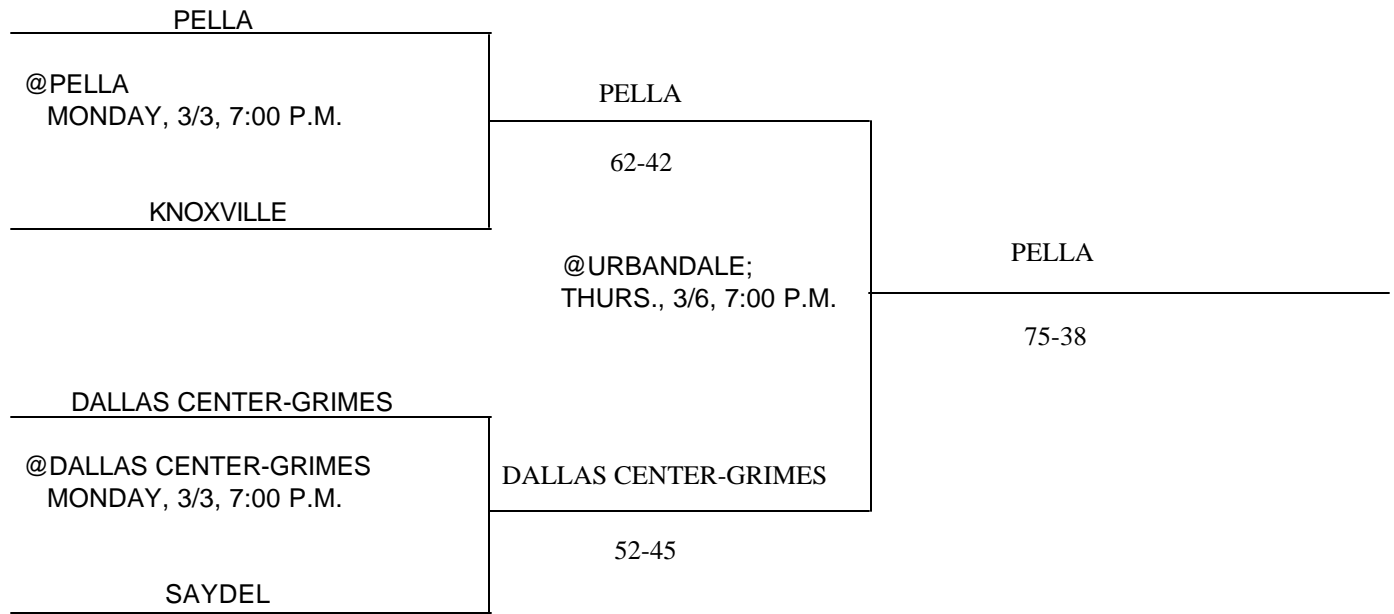

IOWA HIGH SCHOOL ATHLETIC ASSOCIATION
P.O. BOX 10
BOONE, IOWA 50036-0010
Pairings and Schedule of Tournaments/Meets Played
2003 BASKETBALL TOURNAMENT

DISTRICT AT   DALLAS CENTER-GRIMES; PELLA; URBANDE

CLASS: 3A
DISTRICT # 12
SUBSTATE # 6

DATES & MANAGERS: @DALLAS CENTER-GRIMES; 3/3; STEVE WATSON, AD
                                      @PELLA; 3/3; BILL VAN HORN, AD
                                      @URBANDE; 3/6; BILL WATSON, AD

Above pairings and time schedule established as directed by the Board of Control