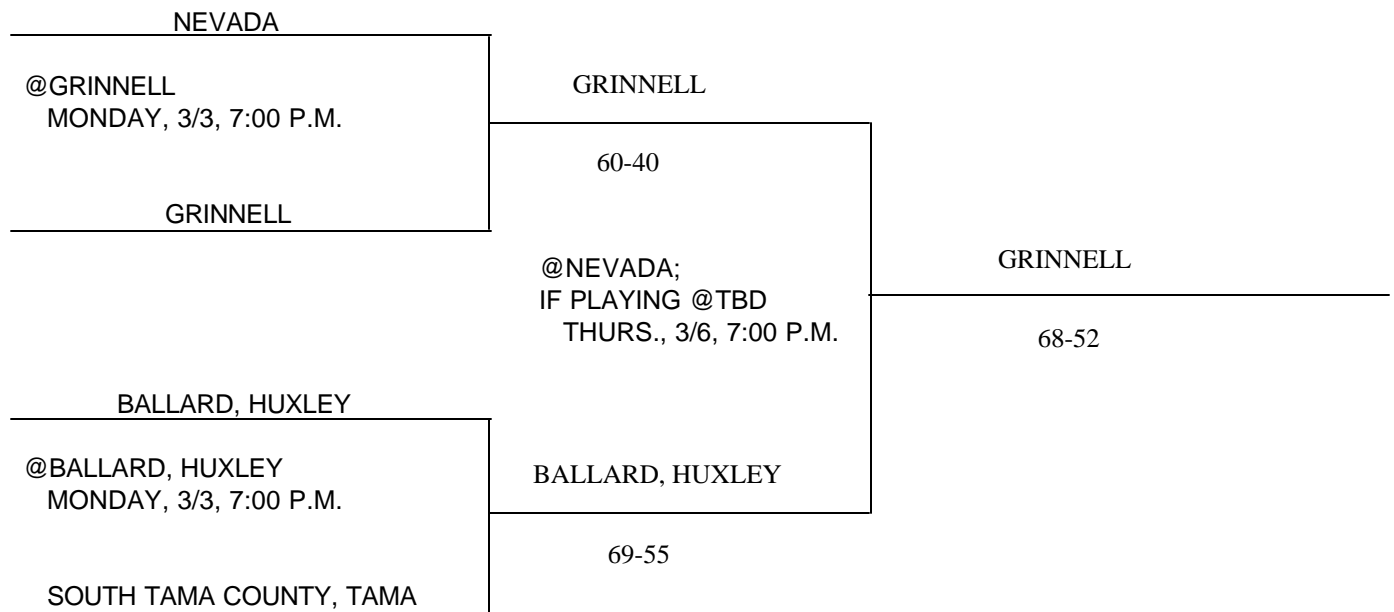

IOWA HIGH SCHOOL ATHLETIC ASSOCIATION
P.O. BOX 10
BOONE, IOWA 50036-0010
Pairings and Schedule of Tournaments/Meets Played
2003 BASKETBALL TOURNAMENT

DISTRICT AT BALLARD, HUXLEY; GRINNELL; NEVADA

CLASS: 3A

DISTRICT # 11

SUBSTATE # 6

DATES & MANAGERS: @BALLARD, HUXLEY; 3/3; BRENT DOUMA, AD
@GRINNELL; 3/3; JIM DUNNE, AD
@NEVADA; 3/6; DAVID MCCAULLEY, AD

Above pairings and time schedule established as directed by the Board of Control