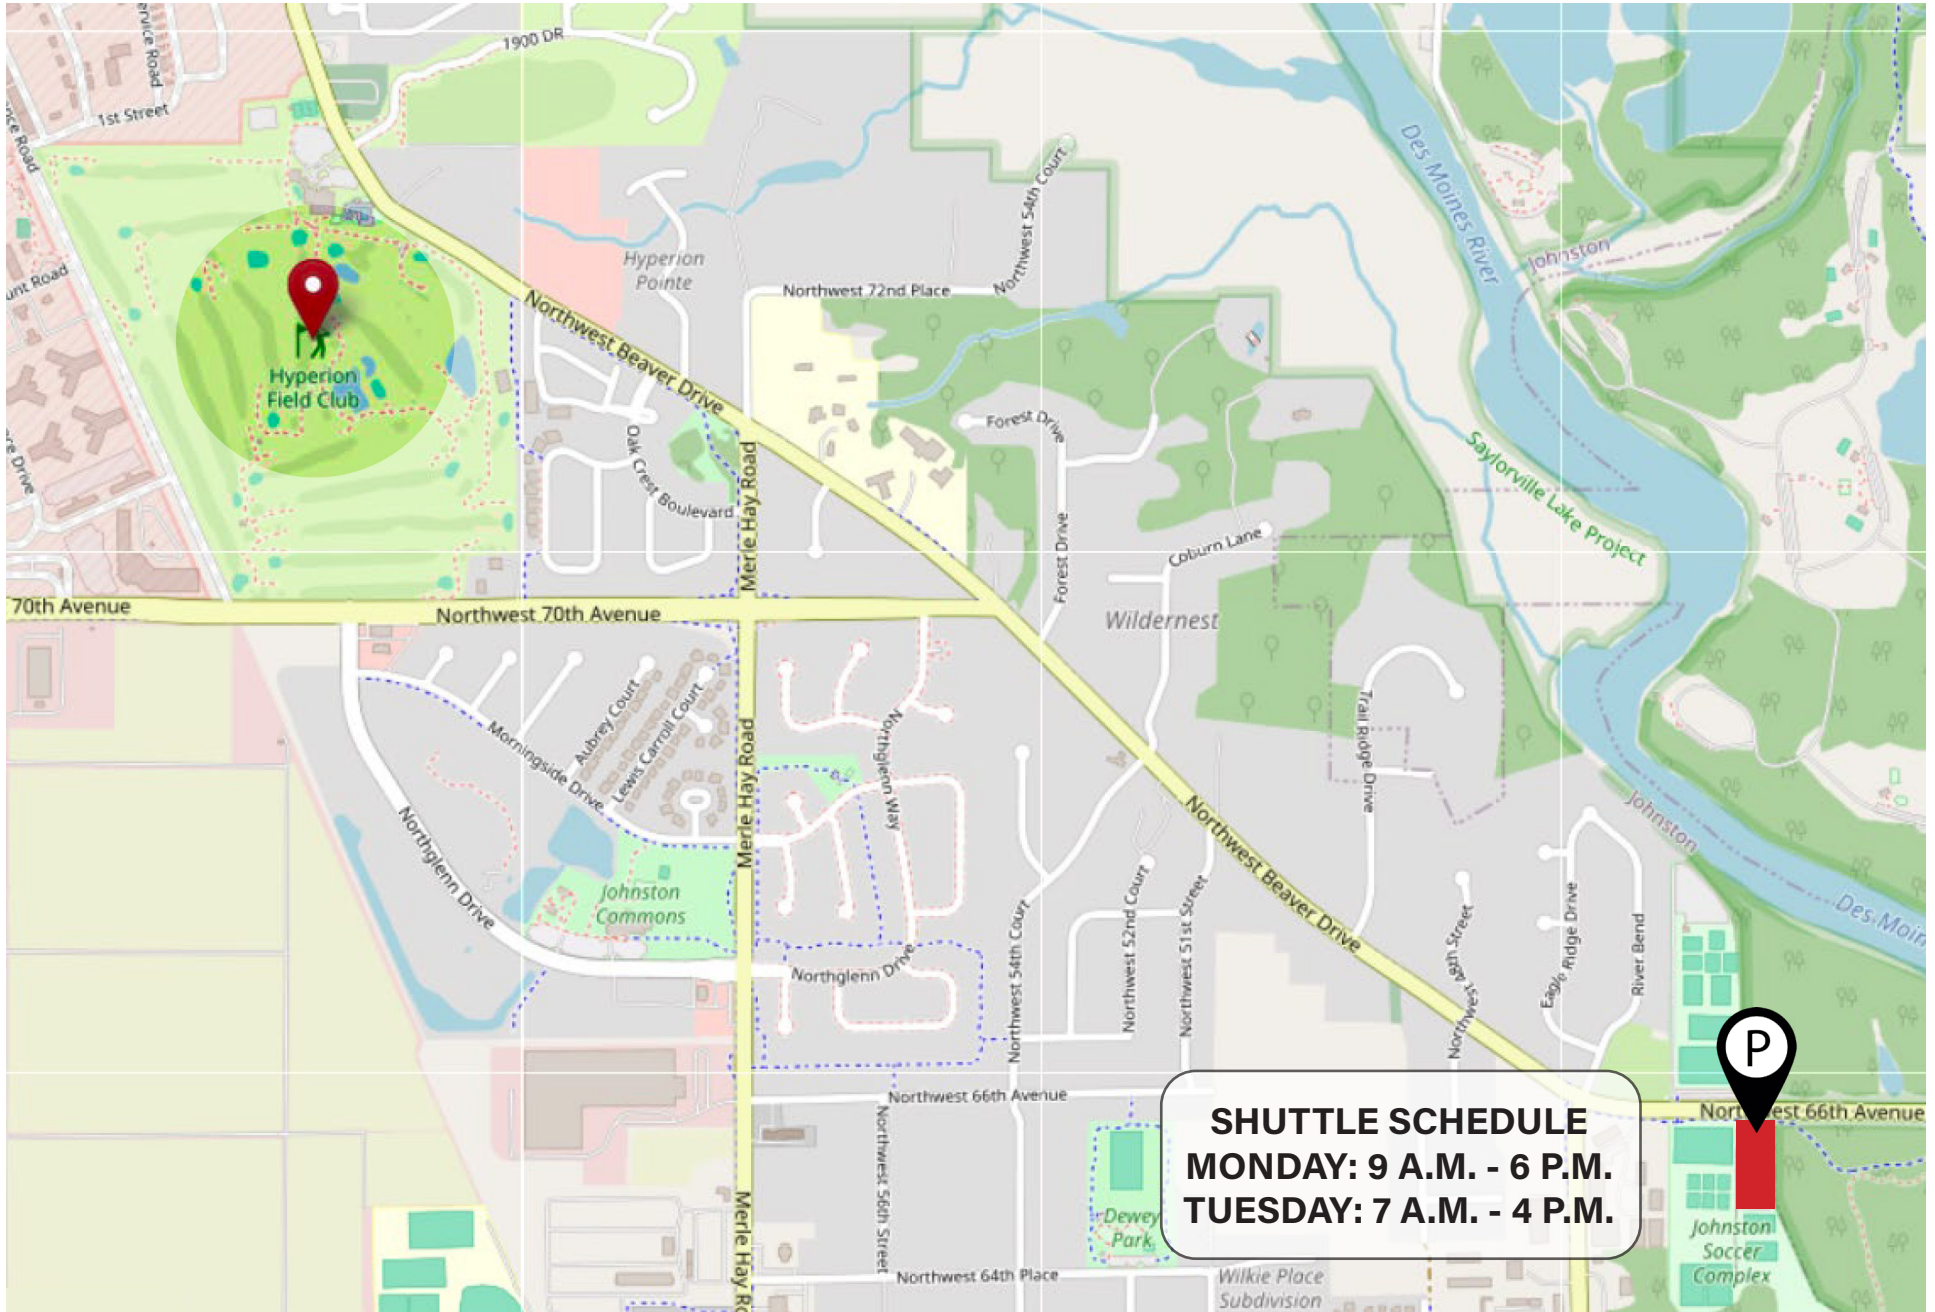

2025 FALL GOLF OVERFLOW PARKING MAP

SHUTTLE SCHEDULE
MONDAY: 9 A.M. - 6 P.M.
TUESDAY: 7 A.M. - 4 P.M.

OVERFLOW SHUTTLE PARKING LOT
4301 NW 66th AVENUE @ JOHNSTON SOCCER COMPLEX
SHUTTLE EVERY 20-30 MINUTES