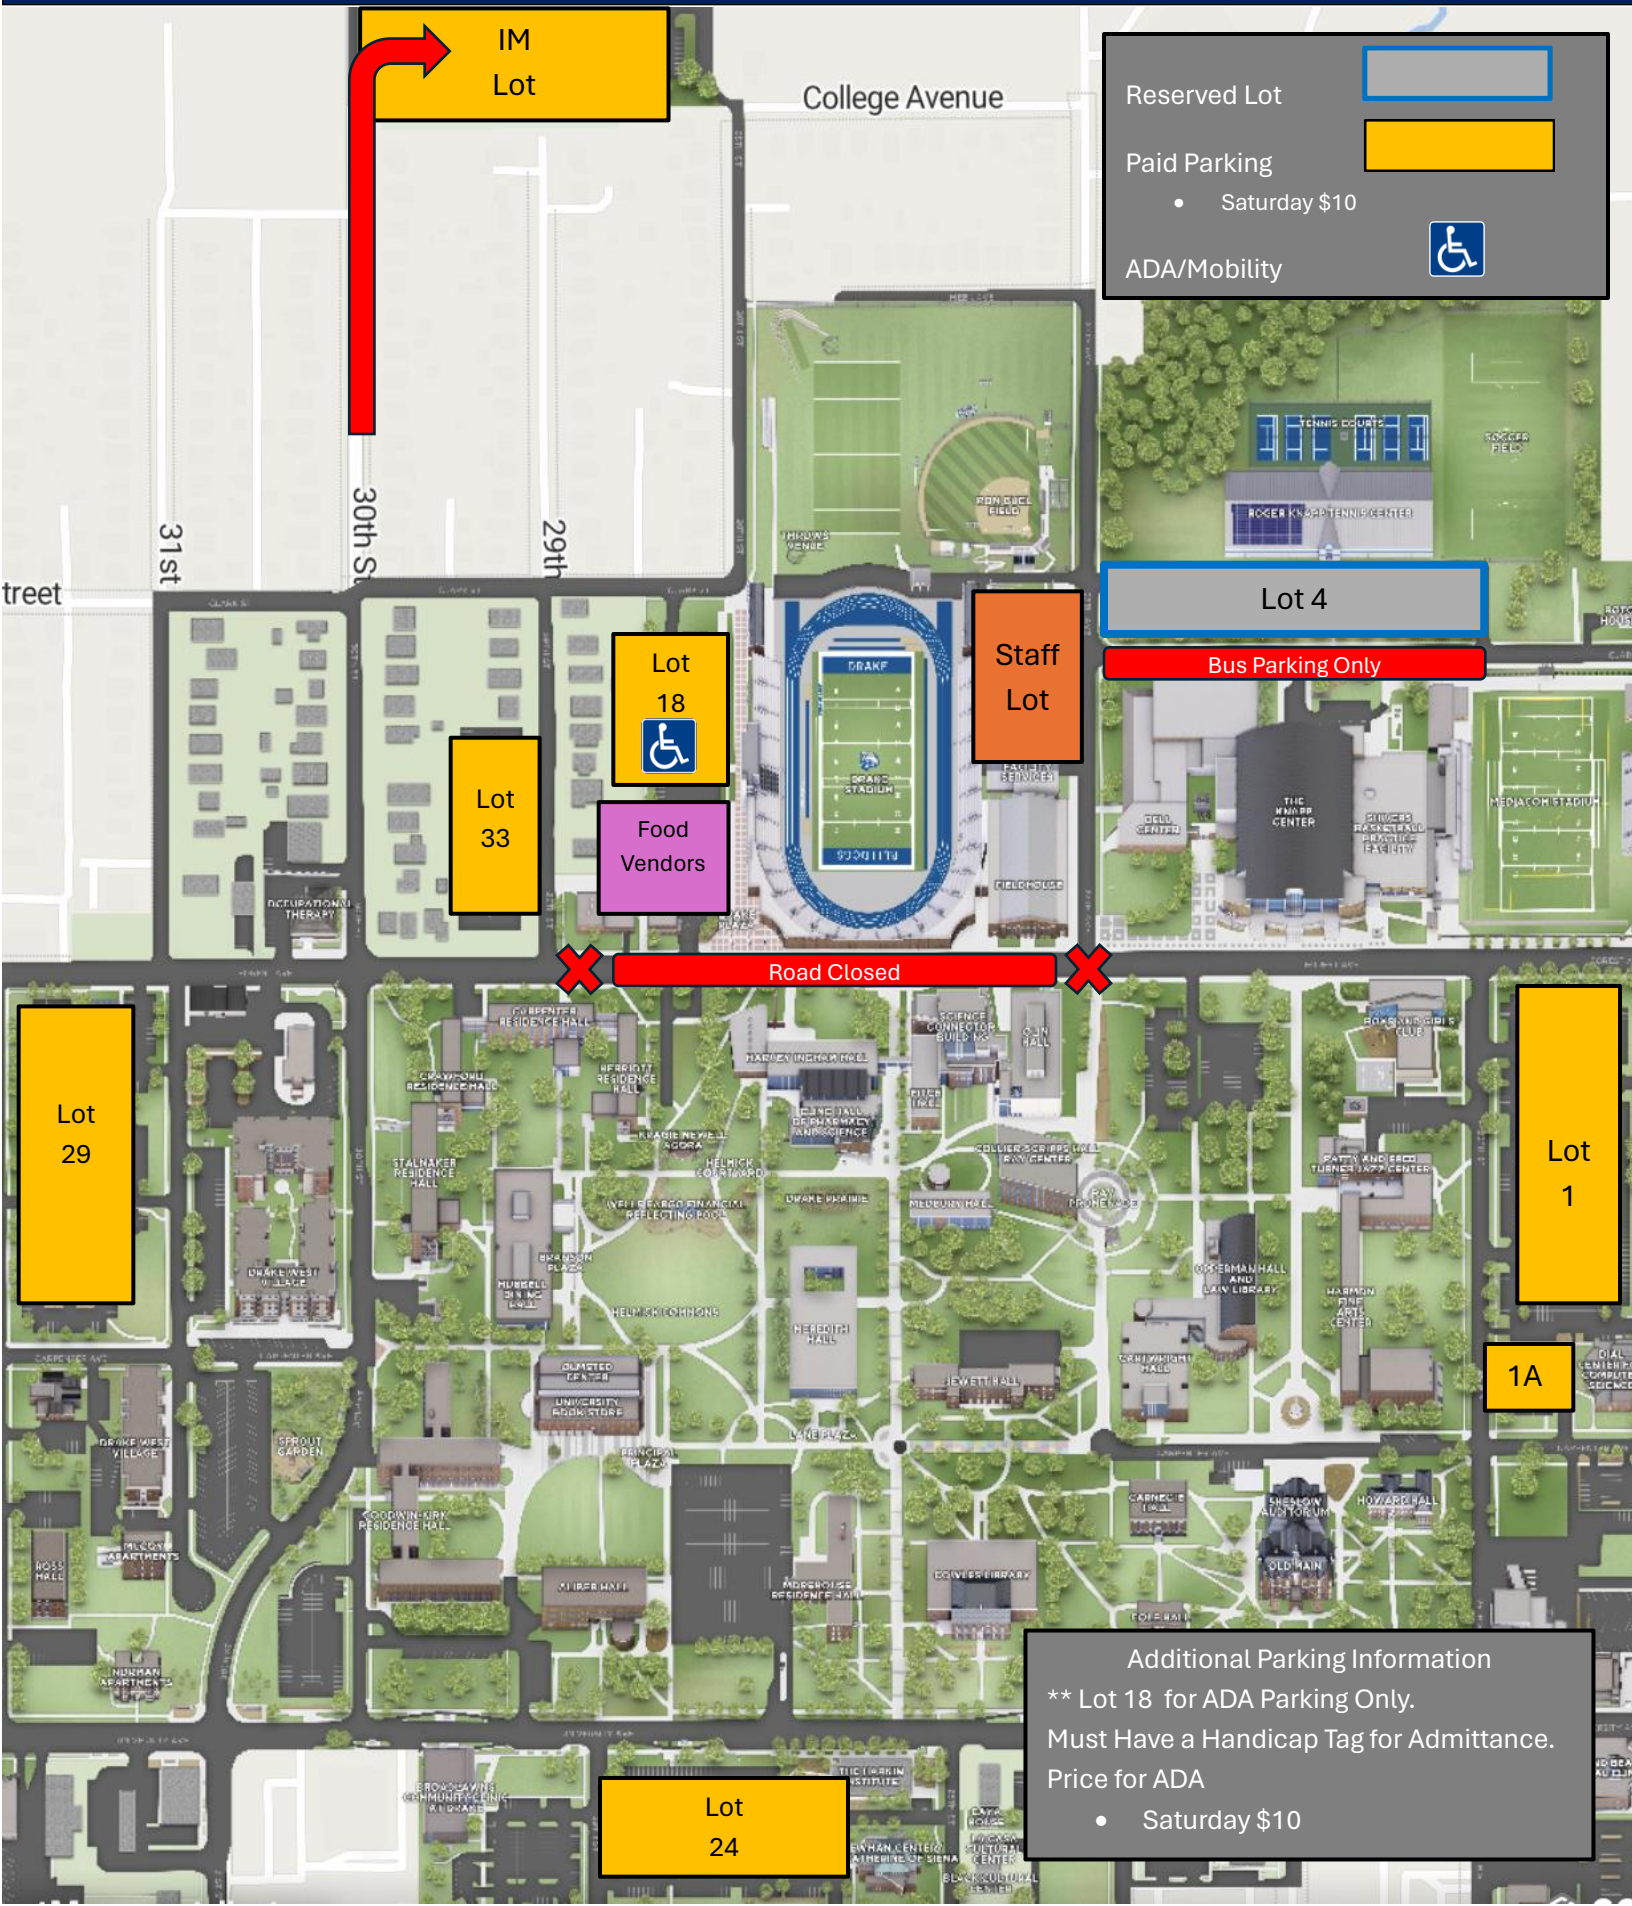

2024 State Track Parking Map Saturday ONLY

IM Lot

College Avenue

Reserved Lot

Paid Parking

- Saturday \$10

ADA/Mobility

31st

30th St

29th

Lot 4

Lot 18

Staff Lot

Bus Parking Only

Lot 33

Food Vendors

Road Closed

Lot 29

Lot 1

1A

Lot 24

Additional Parking Information

** Lot 18 for ADA Parking Only.
Must Have a Handicap Tag for Admittance.
Price for ADA

- Saturday \$10