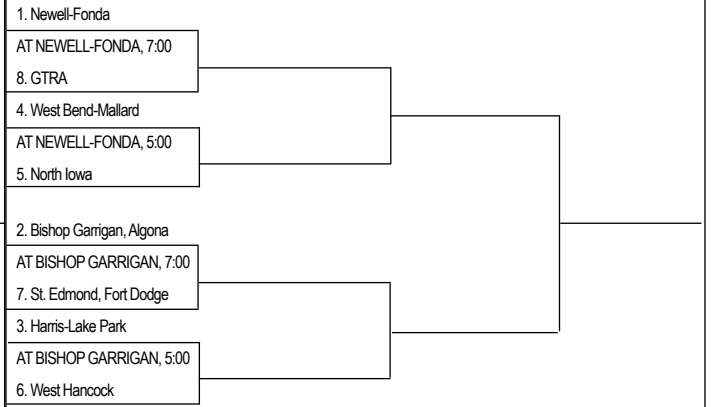

Iowa High School Athletic Association 2023 Baseball Postseason CLASS 1A

FIRST ROUND
Saturday, July 1

SECOND ROUND
Wednesday, July 5

DISTRICT FINAL
Saturday, July 8

FIRST ROUND
Saturday, July 1

SECOND ROUND
Wednesday, July 5

DISTRICT FINAL
Saturday, July 8

SUBSTATE 1: DISTRICT 1

SUBSTATE 1: DISTRICT 2

SUBSTATE 2: DISTRICT 3

SUBSTATE 2: DISTRICT 4

SUBSTATE 3: DISTRICT 5

SUBSTATE 3: DISTRICT 6

SUBSTATE 4: DISTRICT 7