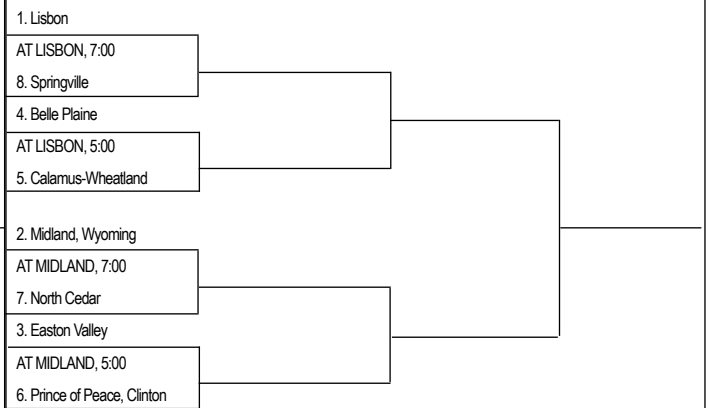

SUBSTATE 4: DISTRICT 8