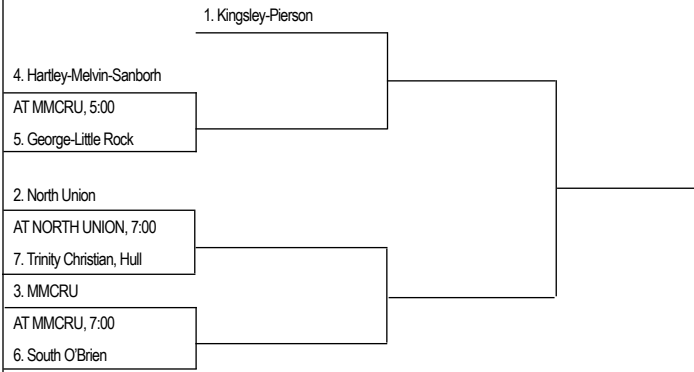

Iowa High School Athletic Association 2023 Baseball Postseason CLASS 1A

FIRST ROUND
Saturday, July 1

SECOND ROUND
Wednesday, July 5

DISTRICT FINAL
Saturday, July 8

FIRST ROUND
Saturday, July 1

SECOND ROUND
Wednesday, July 5

DISTRICT FINAL
Saturday, July 8

SUBSTATE 1: DISTRICT 1

SUBSTATE 1: DISTRICT 2

SUBSTATE 2: DISTRICT 3

SUBSTATE 2: DISTRICT 4

SUBSTATE 3: DISTRICT 5

SUBSTATE 3: DISTRICT 6

SUBSTATE 4: DISTRICT 7