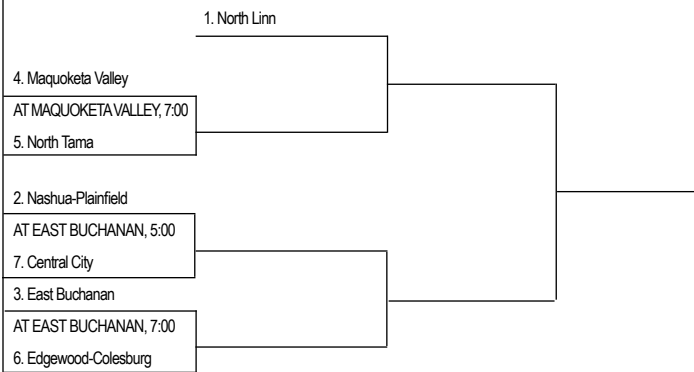

Iowa High School Athletic Association 2023 Baseball Postseason CLASS 1A

FIRST ROUND
Saturday, July 1

SECOND ROUND
Wednesday, July 5

DISTRICT FINAL
Saturday, July 8

FIRST ROUND
Saturday, July 1

SECOND ROUND
Wednesday, July 5

DISTRICT FINAL
Saturday, July 8

SUBSTATE 1: DISTRICT 1

SUBSTATE 1: DISTRICT 2

SUBSTATE 2: DISTRICT 3

SUBSTATE 2: DISTRICT 4

SUBSTATE 3: DISTRICT 5

SUBSTATE 3: DISTRICT 6

SUBSTATE 4: DISTRICT 7