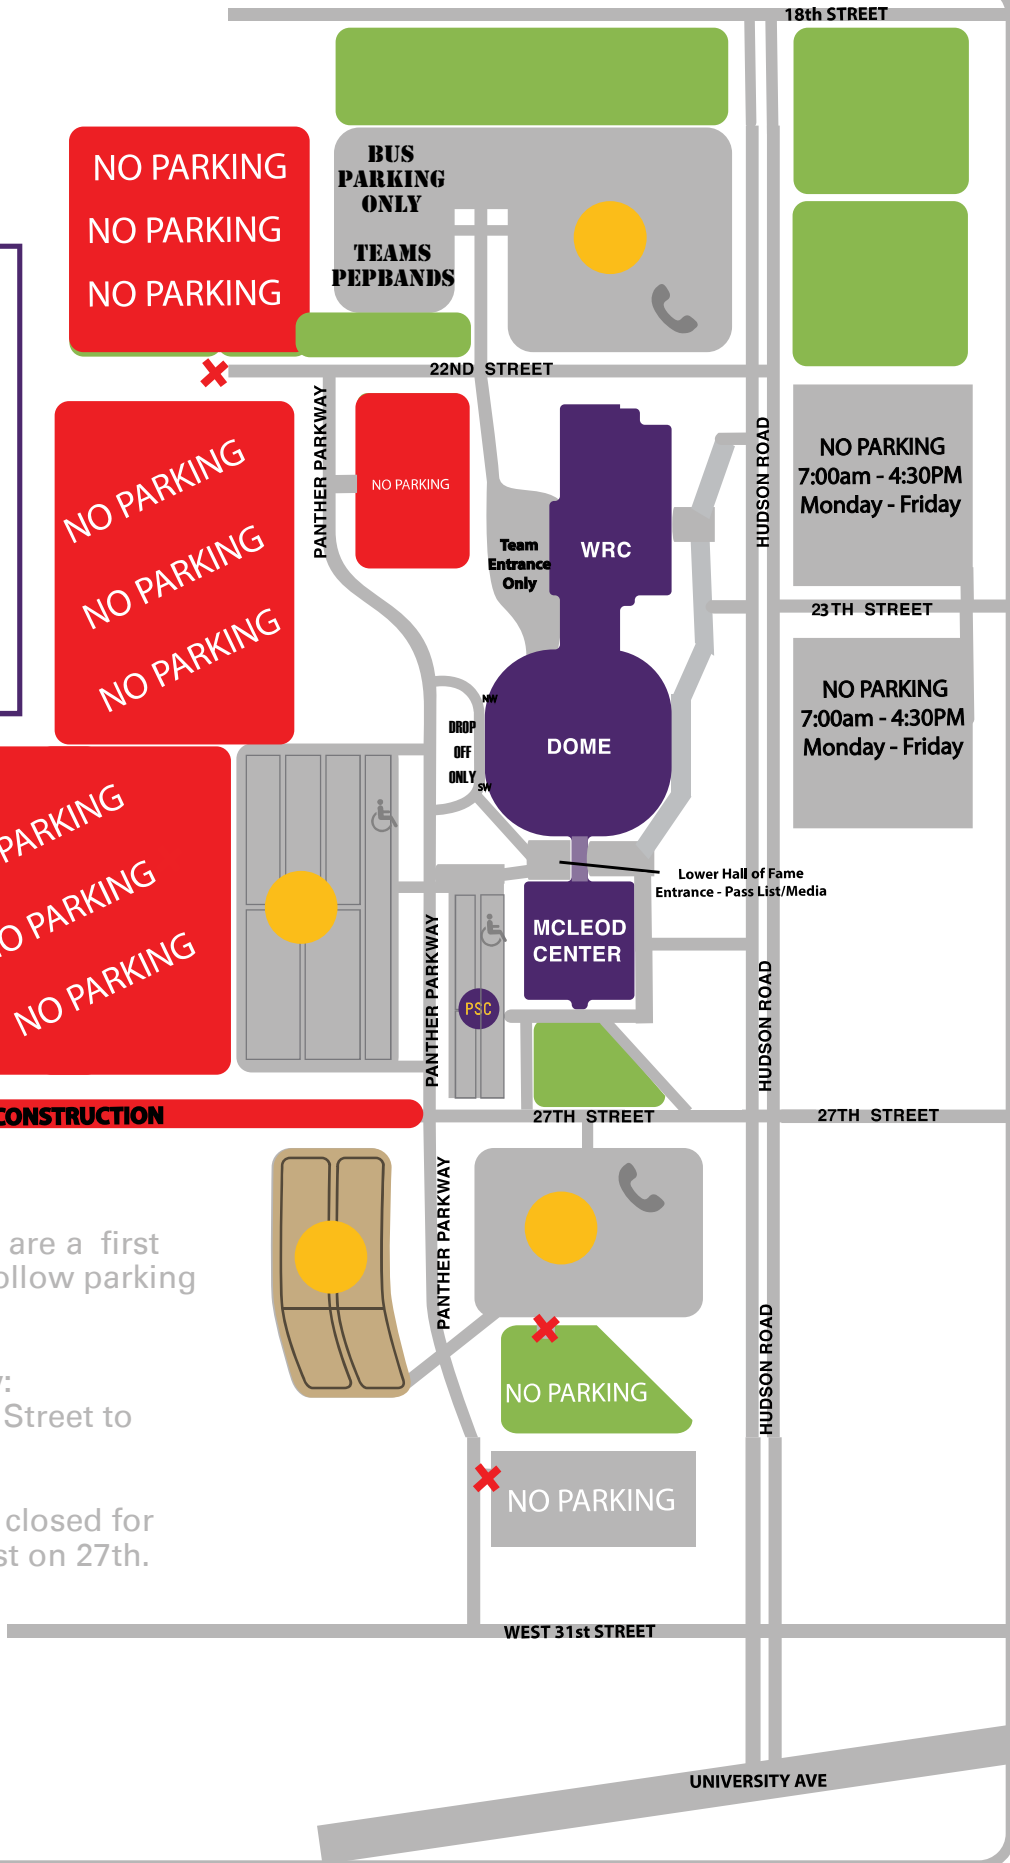

IHSAA - NOVEMBER 10TH -13TH & 18TH - 19TH, 2021 PARKING

-  PSC Parking - 11/11 & 11/12 Only
-  Public Parking
-  Handicapp Paved Lot
-  Paved Lot
-  Gravel Lot
-  Grass Lot

NOTE: Parking lots for all games are a first come, first serve basis. Please follow parking guidelines.

Alternative Route for traffic flow:
Hwy 58 to 18th Street, then 18th Street to Hudson

NOTE: 27th Street going West is closed for construction. No access west/east on 27th. Please look for alternative route.