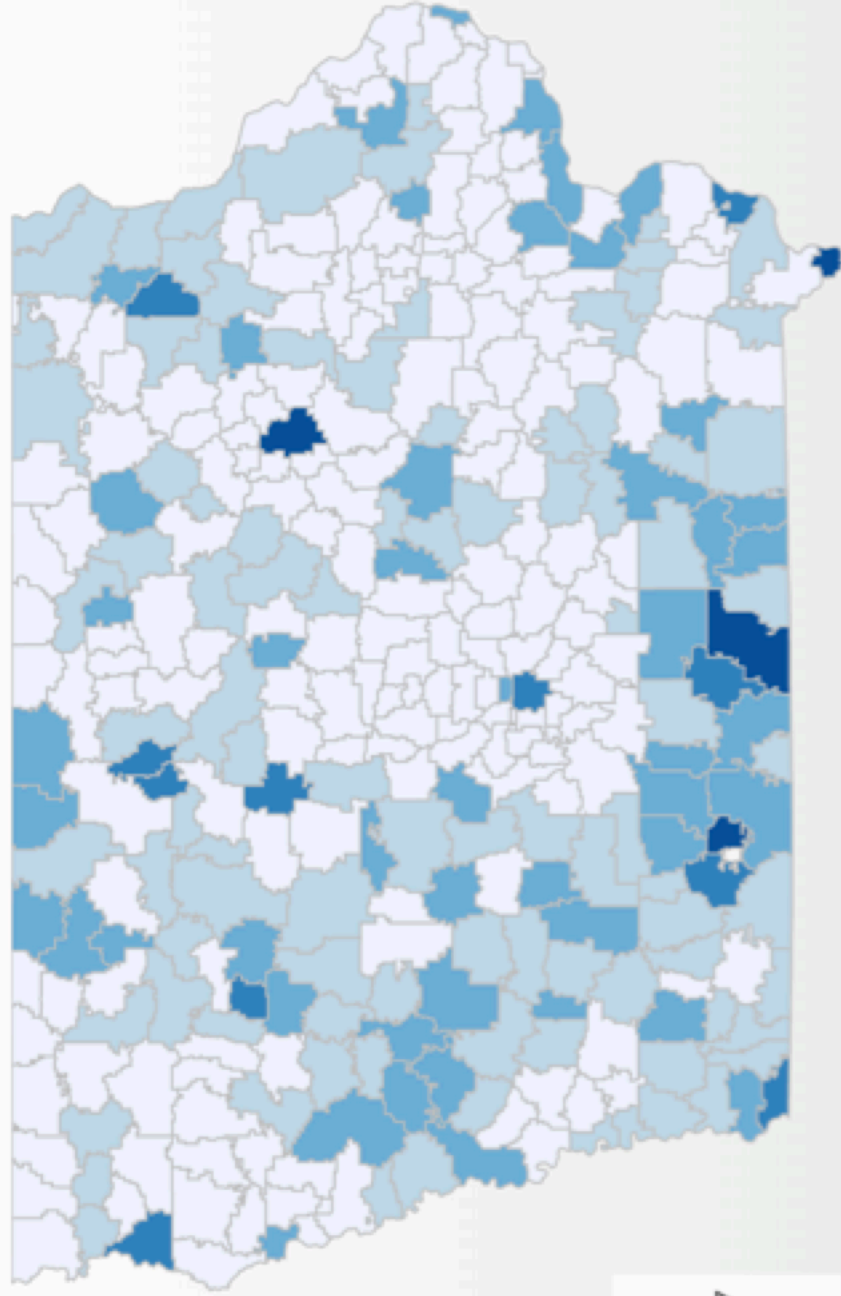

*Free and Reduced Pct (FY 2001)*

In 2001, only 4 districts had more than 50% of students eligible for FRPL. IFYI – Diagonal was the state high at 60.2%