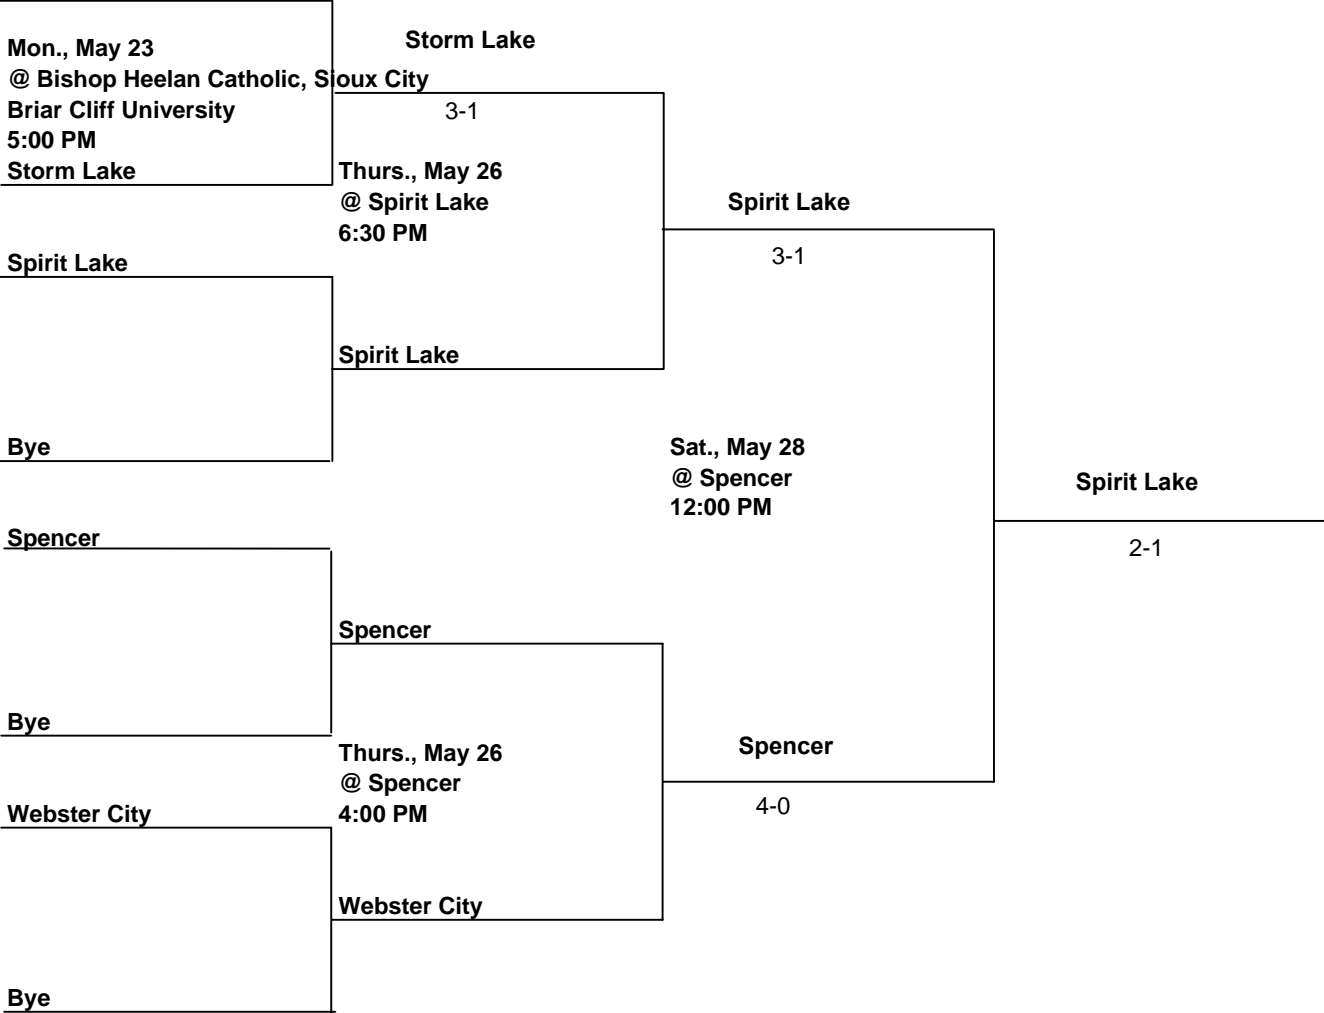

IOWA HIGH SCHOOL ATHLETIC ASSOCIATION
P. O. BOX 10
BOONE, IOWA 50036-0010

Pairings and Schedule of Tournaments/Meets Played
2011 SUBSTATE SOCCER TOURNAMENT - CLASS 2A

Substate #1

Dates: May 23, 25 & May 28

Bishop Heelan Catholic, Sioux City

TEAM IN TOP BRACKET IS THE HOME TEAM

ABOVE PAIRINGS AND TIME SCHEDULE ESTABLISHED AS DIRECTED BY THE BOARD OF CONTROL