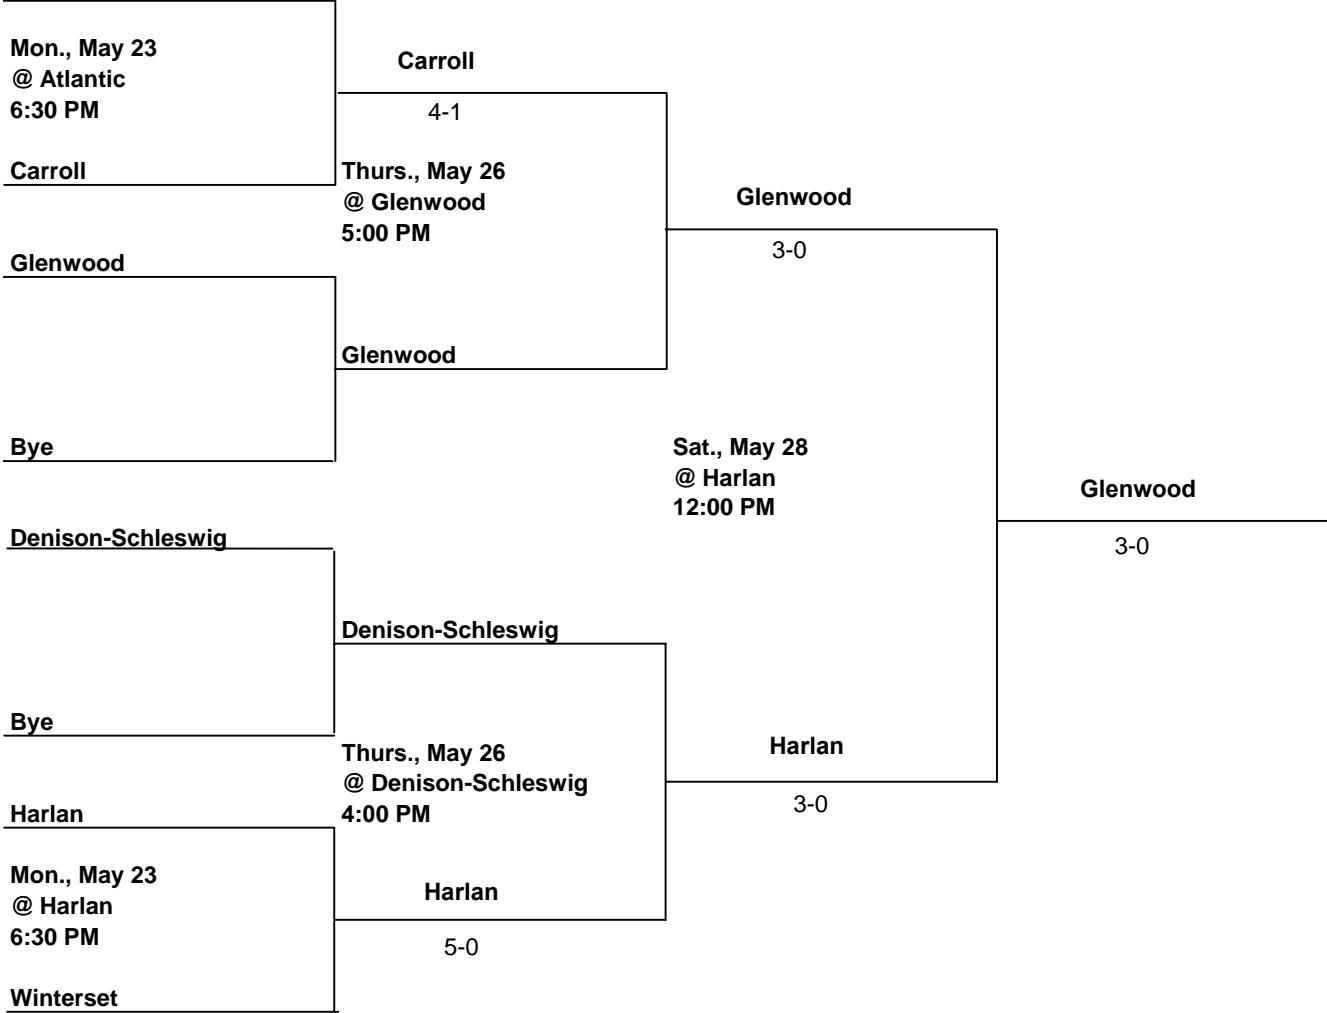

IOWA HIGH SCHOOL ATHLETIC ASSOCIATION
P. O. BOX 10
BOONE, IOWA 50036-0010

Pairings and Schedule of Tournaments/Meets Played
2011 SUBSTATE SOCCER TOURNAMENT - CLASS 2A

Substate #8

Dates: May 23, 25 & May 28

Atlantic

TEAM IN TOP BRACKET IS THE HOME TEAM

ABOVE PAIRINGS AND TIME SCHEDULE ESTABLISHED AS DIRECTED BY THE BOARD OF CONTROL