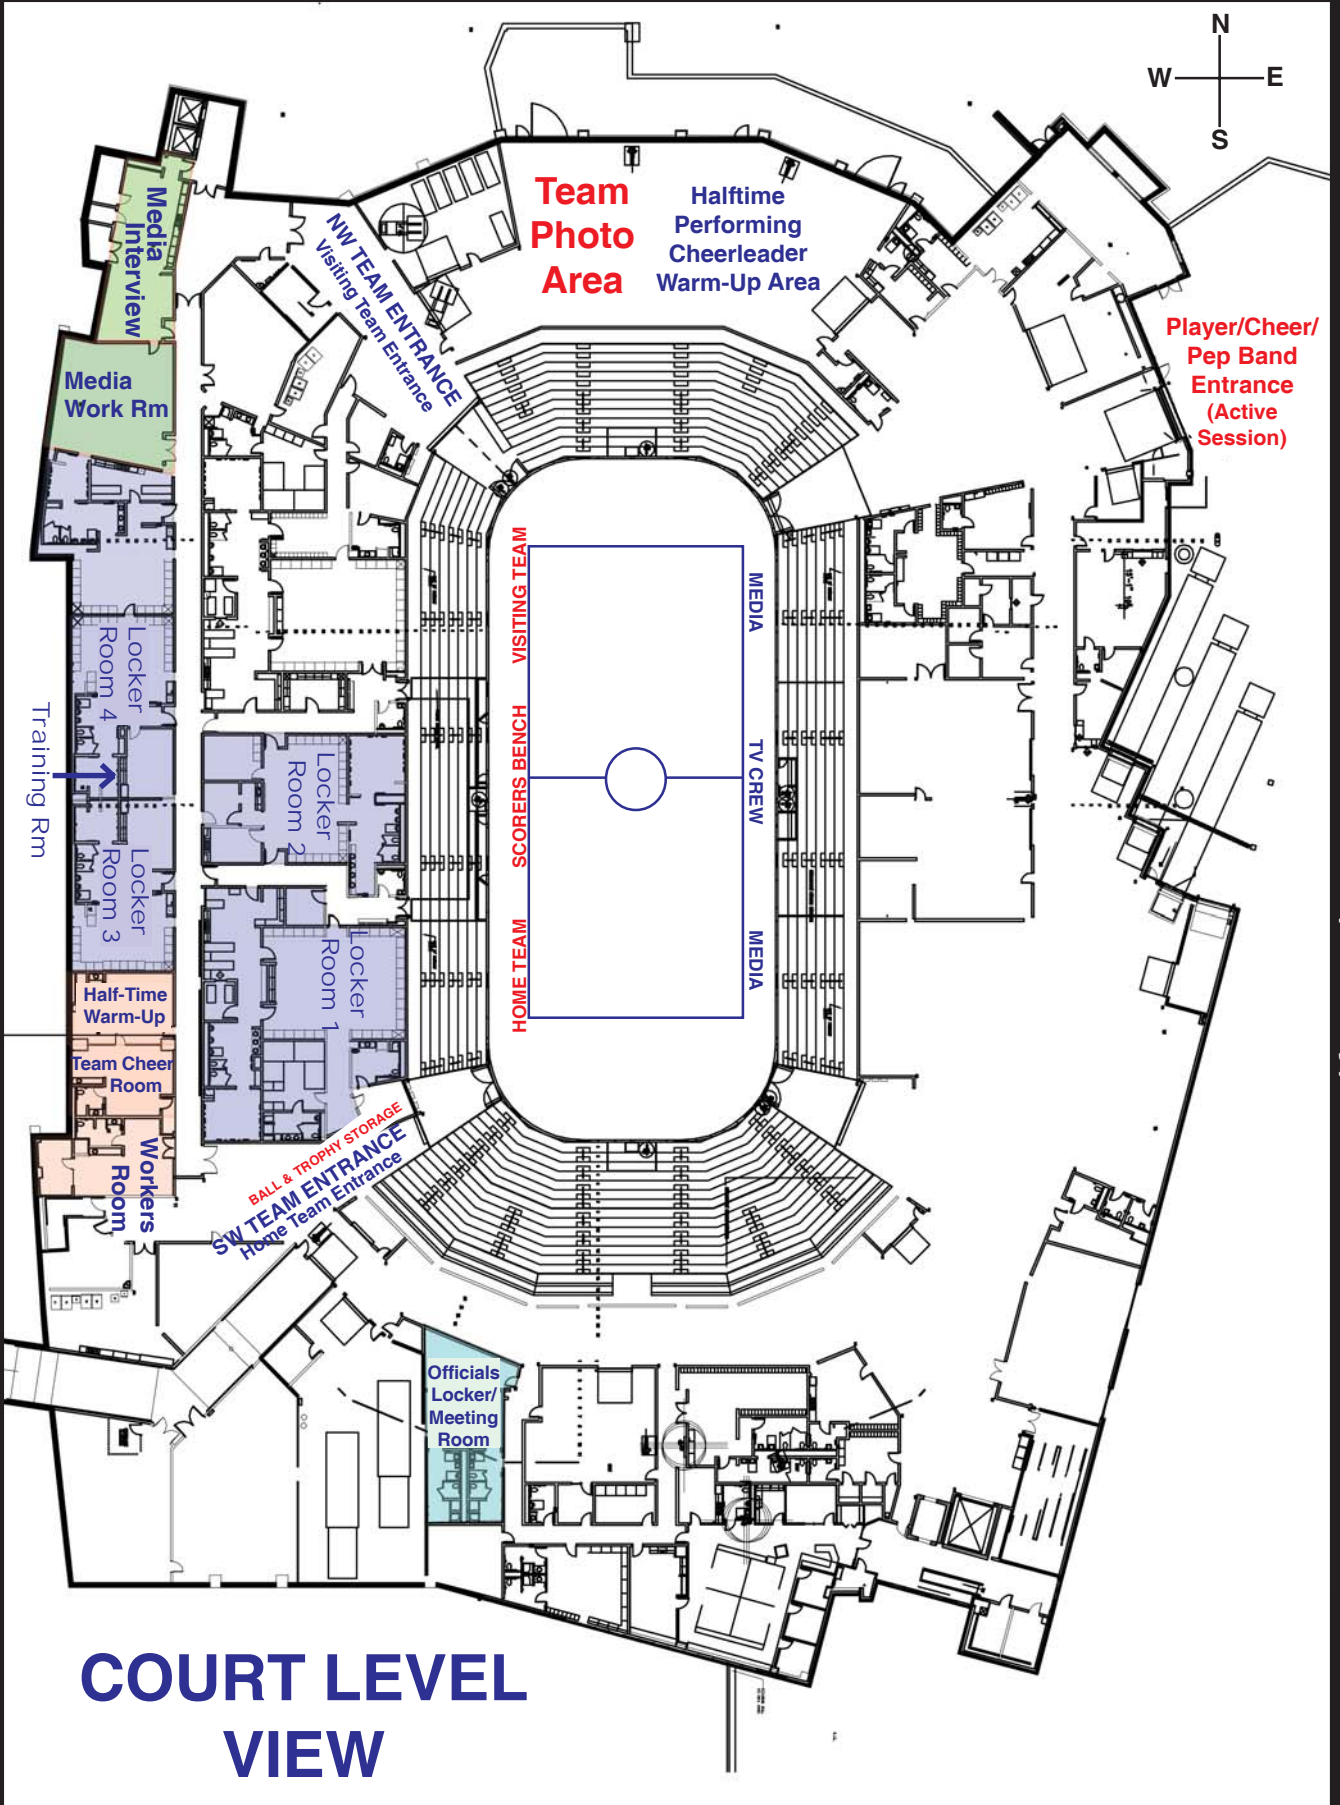

Locker Room 4

Locker Room 3

Locker Room 2

Locker Room 1

Half-Time Warm-Up

Team Cheer Room

Workers Room

BALL & TROPHY STORAGE
SW TEAM ENTRANCE
Home Team Entrance

HOME TEAM SCORERS BENCH VISITING TEAM

MEDIA

TV CREW

MEDIA

2nd Street (one way)

3rd Street (one way)

COURT LEVEL VIEW

CENTER STREET

2009 BOYS' BASKETBALL

I-235

ENTRANCE FOR
PRIORITY PARKING
(PART OF GENERAL LOT)

PARK

PEP BUS
DROP-OFF

MEDIA &
WORKER
ENTRANCE

NORTH TICKET
ENTRANCE
(Advance ticket
sales only)

CROCKER STREET