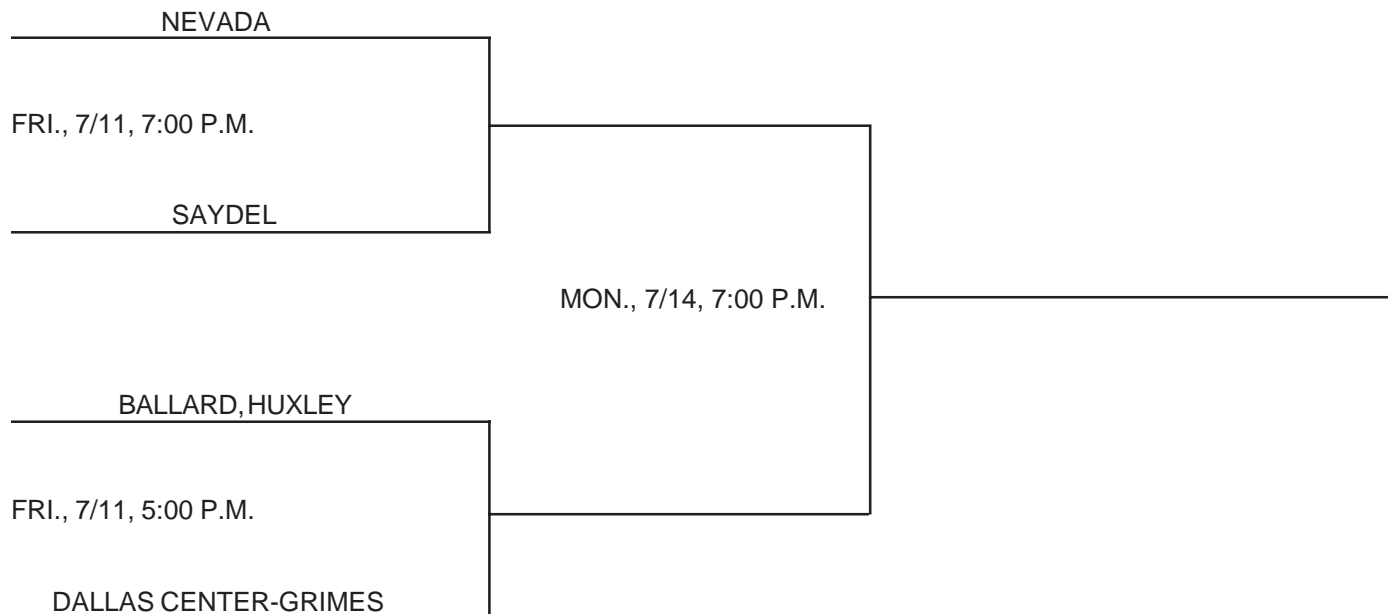

IOWA HIGH SCHOOL ATHLETIC ASSOCIATION
P.O. BOX 10
BOONE, IOWA 50036-0010
Pairings and Schedule of Tournaments/Meets Played
2008 BASEBALL TOURNAMENT

DISTRICT AT   SAYDEL

CLASS: 3A
DISTRICT #13
SUBSTATE #7
DATES & MANAGER: @SAYDEL; 7/11, 7/14; DALE OTTE, AD

@SAYDEL

Above pairings and time schedule established as directed by the Board of Control

CLASS 3A, DISTRICT 13, SUBSTATE 7