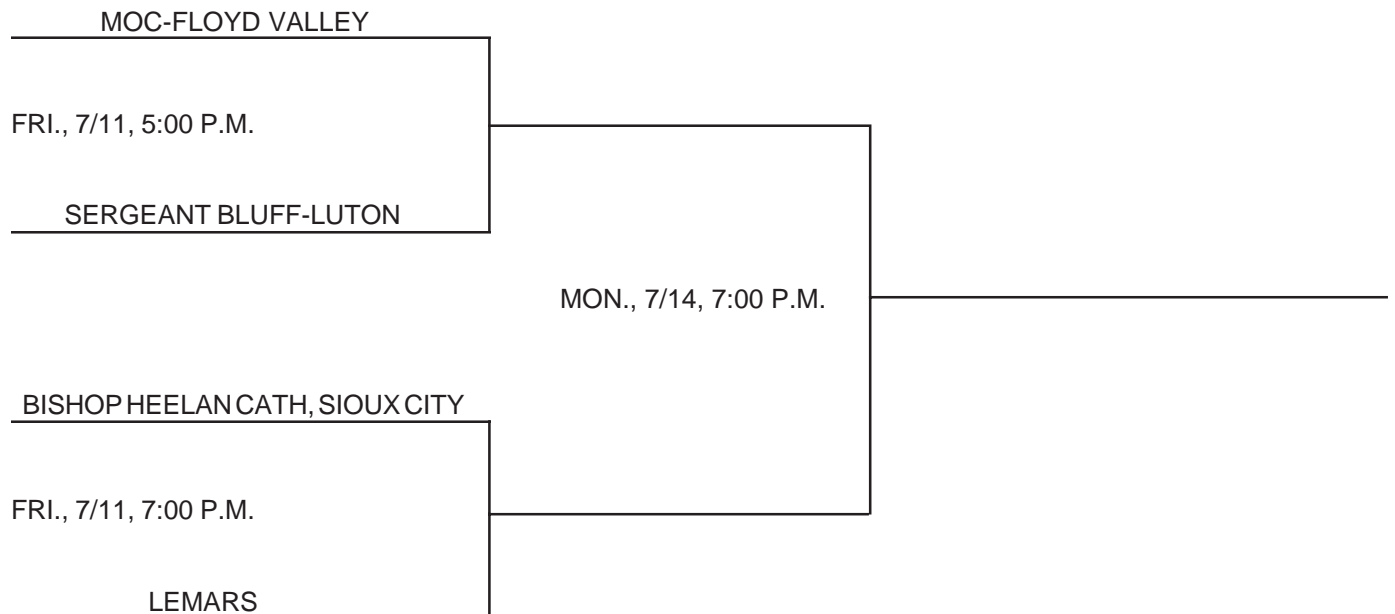

IOWA HIGH SCHOOL ATHLETIC ASSOCIATION
P.O. BOX 10
BOONE, IOWA 50036-0010
Pairings and Schedule of Tournaments/Meets Played
2008 BASEBALL TOURNAMENT

DISTRICT AT LEMARS

CLASS: 3A
DISTRICT # 1
SUBSTATE # 1
DATES & MANAGER: @LEMARS; 7/11, 7/14; FLOYD ATHAY, AD

@LEMARS

Above pairings and time schedule established as directed by the Board of Control

CLASS 3A, DISTRICT 1, SUBSTATE 1