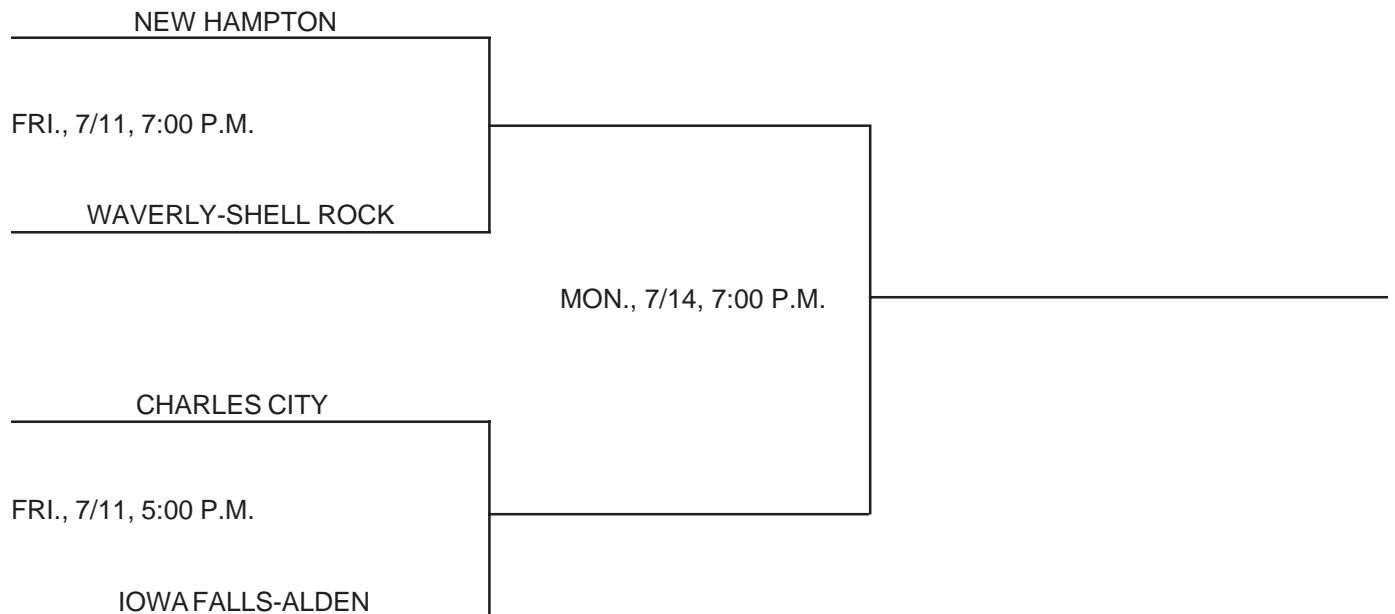

IOWA HIGH SCHOOL ATHLETIC ASSOCIATION
P.O. BOX 10
BOONE, IOWA 50036-0010
Pairings and Schedule of Tournaments/Meets Played
2008 BASEBALL TOURNAMENT

DISTRICT AT WAVERLY-SHELL ROCK (*Hertel Field, Wartburg College*)

CLASS: 3A

DISTRICT # 4

SUBSTATE # 2

DATES & MANAGER: @WAVERLY-SHELL ROCK; 7/11, 7/14; DAVID LITTERER, AD

@WAVERLY-SHELL ROCK (*Hertel Field, Wartburg College*)

Above pairings and time schedule established as directed by the Board of Control

CLASS 3A, DISTRICT 4, SUBSTATE 2