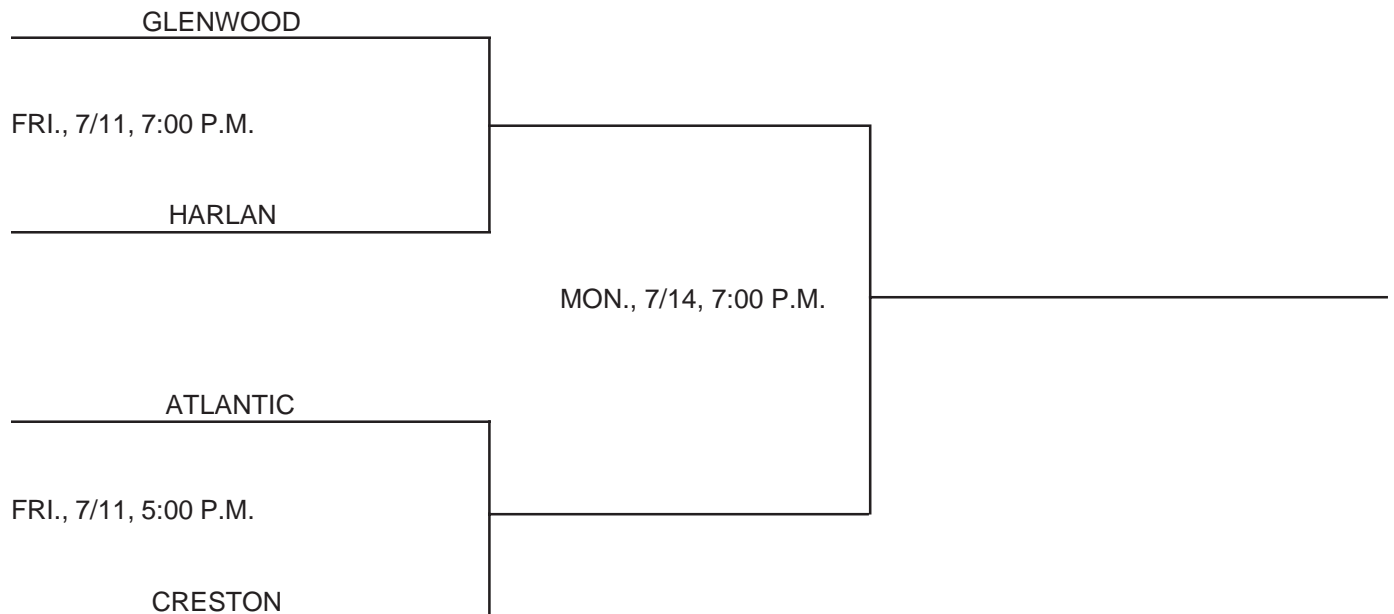

IOWA HIGH SCHOOL ATHLETIC ASSOCIATION
P.O. BOX 10
BOONE, IOWA 50036-0010
Pairings and Schedule of Tournaments/Meets Played
2008 BASEBALL TOURNAMENT

DISTRICT AT   HARLAN

CLASS: 3A
DISTRICT # 16
SUBSTATE # 8
DATES & MANAGER: @HARLAN; 7/11, 7/14; MITCH OSBORN, AD

@HARLAN

Above pairings and time schedule established as directed by the Board of Control

CLASS 3A, DISTRICT 16, SUBSTATE 8