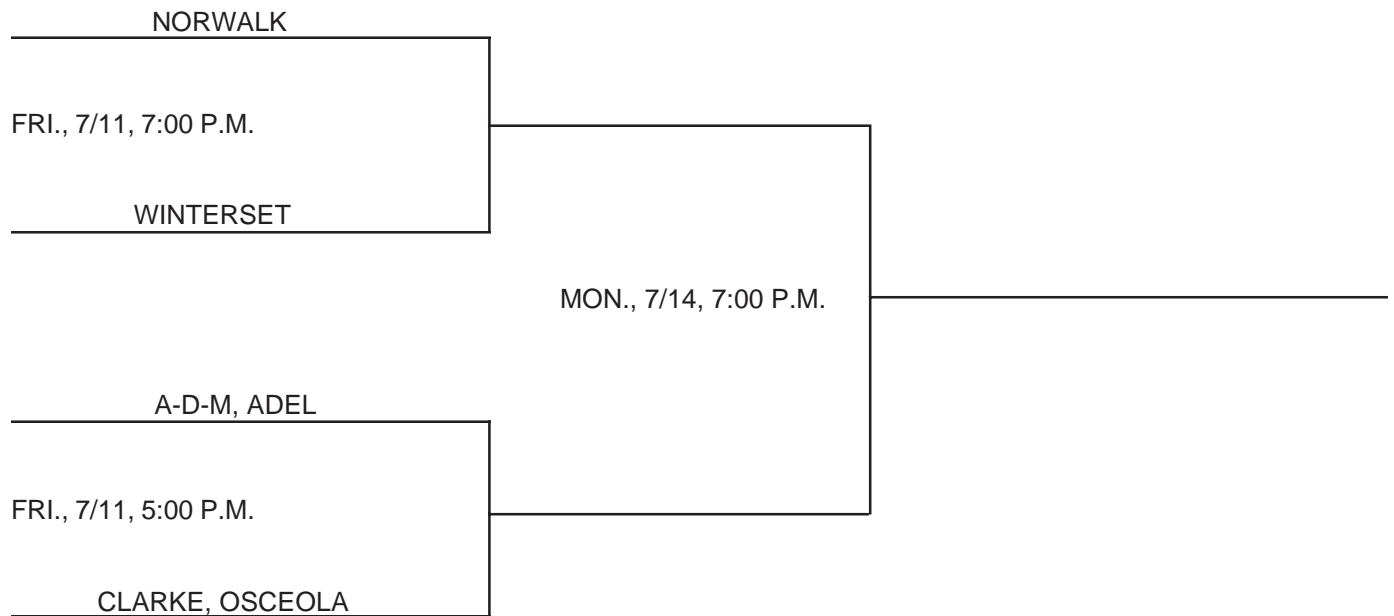

IOWA HIGH SCHOOL ATHLETIC ASSOCIATION
P.O. BOX 10
BOONE, IOWA 50036-0010
Pairings and Schedule of Tournaments/Meets Played
2008 BASEBALL TOURNAMENT

DISTRICT AT   NORWALK

CLASS: 3A
DISTRICT # 14
SUBSTATE # 7
DATES & MANAGER: @NORWALK; 7/11, 7/14; AL LAMMERS, AD

@NORWALK

Above pairings and time schedule established as directed by the Board of Control

CLASS 3A, DISTRICT 14, SUBSTATE 7