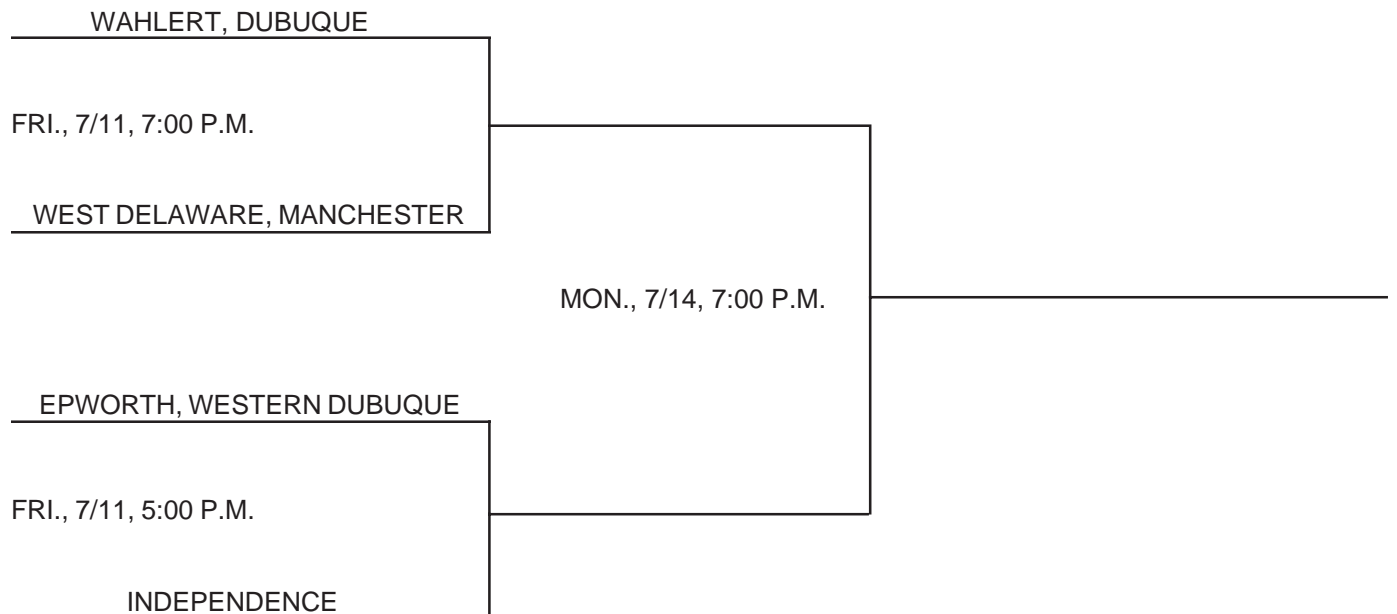

DISTRICT AT WEST DELAWARE, MANCHESTER

CLASS: 3A

DISTRICT # 6

SUBSTATE # 3

DATES & MANAGER: @WEST DELAWARE, MANCHESTER; 7/11, 7/14; ROBERT MURPHY, AD

@WEST DELAWARE, MANCHESTER

Above pairings and time schedule established as directed by the Board of Control