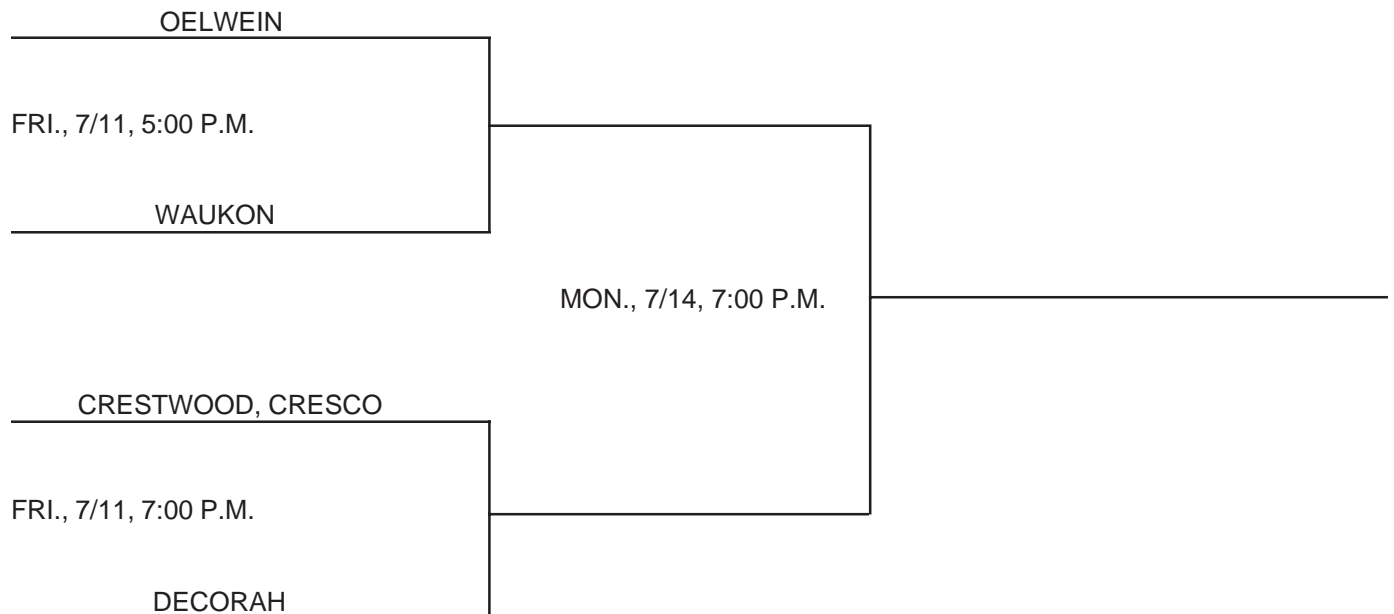

IOWA HIGH SCHOOL ATHLETIC ASSOCIATION
P.O. BOX 10
BOONE, IOWA 50036-0010
Pairings and Schedule of Tournaments/Meets Played
2008 BASEBALL TOURNAMENT

DISTRICT AT DECORAH

CLASS: 3A
DISTRICT #5
SUBSTATE #3
DATES & MANAGER: @DECORAH; 7/11, 7/14; ADAM RILEY, AD

@DECORAH

Above pairings and time schedule established as directed by the Board of Control

CLASS 3A, DISTRICT 5, SUBSTATE 3