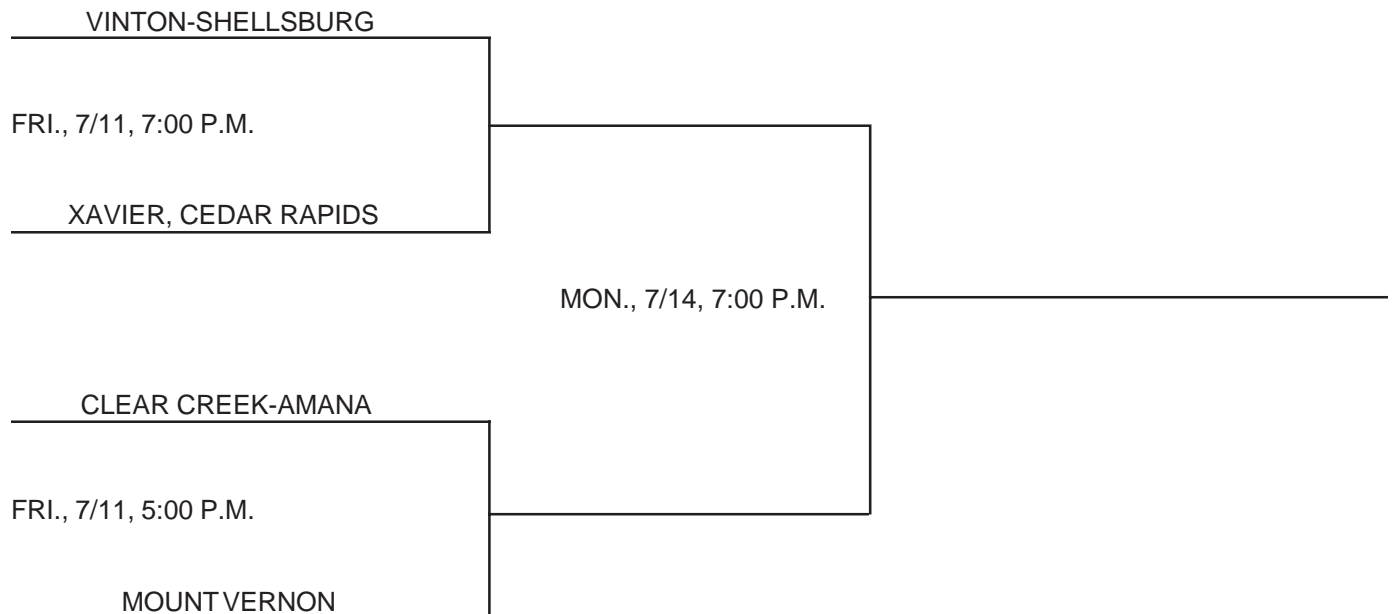

IOWA HIGH SCHOOL ATHLETIC ASSOCIATION
P.O. BOX 10
BOONE, IOWA 50036-0010
Pairings and Schedule of Tournaments/Meets Played
2008 BASEBALL TOURNAMENT

DISTRICT AT   XAVIER, CEDAR RAPIDS

CLASS: 3A

DISTRICT # 7

SUBSTATE # 4

DATES & MANAGER: @XAVIER, CEDAR RAPIDS; 7/11, 7/14; MICHAEL WINKER, AD

@XAVIER, CEDAR RAPIDS

Above pairings and time schedule established as directed by the Board of Control

CLASS 3A, DISTRICT 7, SUBSTATE 4