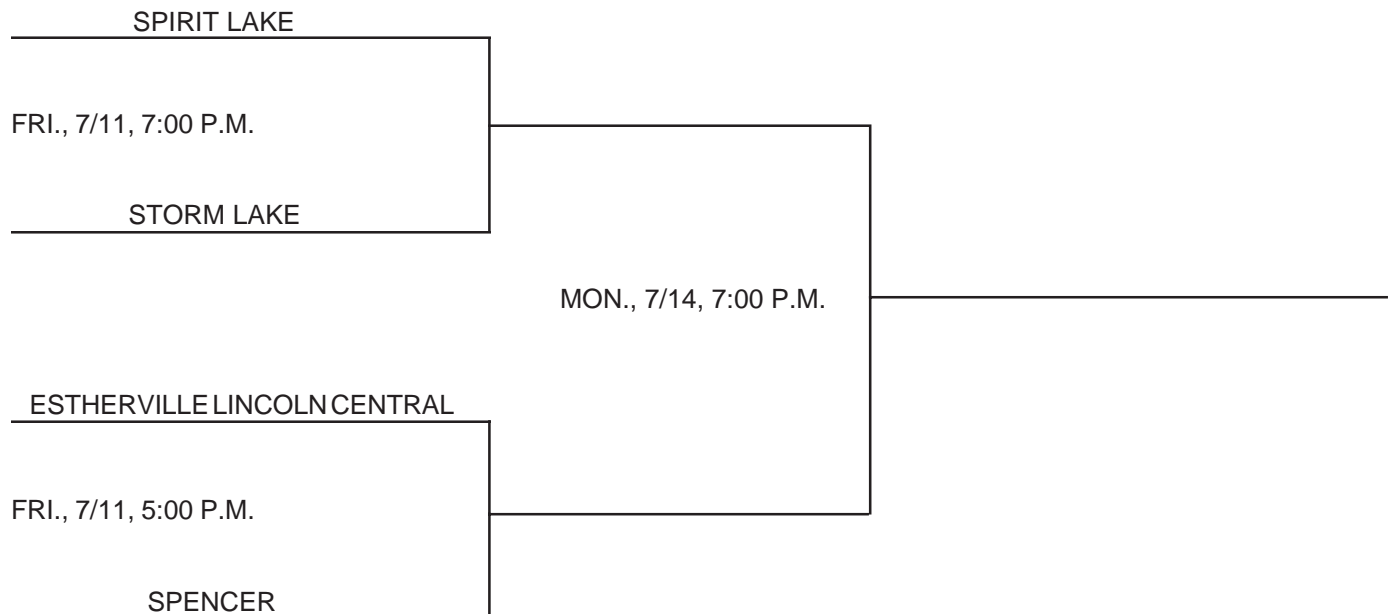

DISTRICT AT SPIRIT LAKE

CLASS: 3A
DISTRICT # 2
SUBSTATE # 1
DATES & MANAGER: @SPIRIT LAKE; 7/11, 7/14; TERRY MILLER, AD

@SPIRIT LAKE

Above pairings and time schedule established as directed by the Board of Control