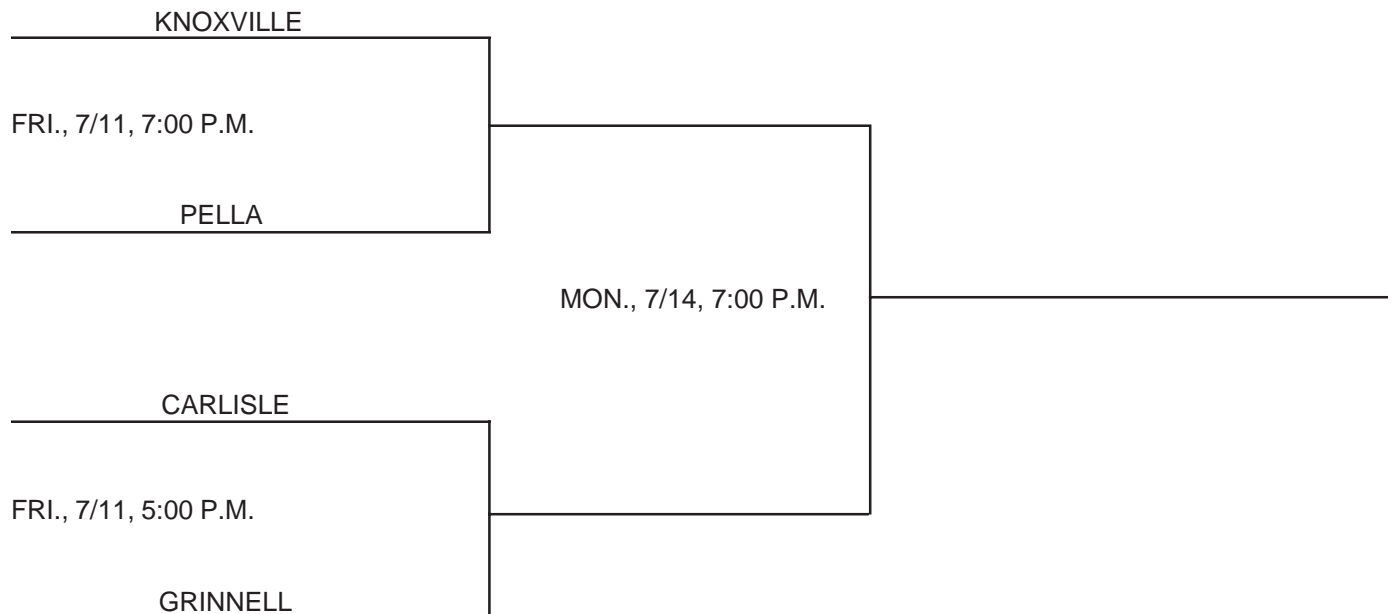

IOWA HIGH SCHOOL ATHLETIC ASSOCIATION
P.O. BOX 10
BOONE, IOWA 50036-0010
Pairings and Schedule of Tournaments/Meets Played
2008 BASEBALL TOURNAMENT

DISTRICT AT _____ PELLA _____

CLASS: 3A
DISTRICT # 12
SUBSTATE # 6
DATES & MANAGER: @PELLA; 7/11, 7/14; BILL VAN HORN, AD

@PELLA

Above pairings and time schedule established as directed by the Board of Control

CLASS 3A, DISTRICT 12, SUBSTATE 6