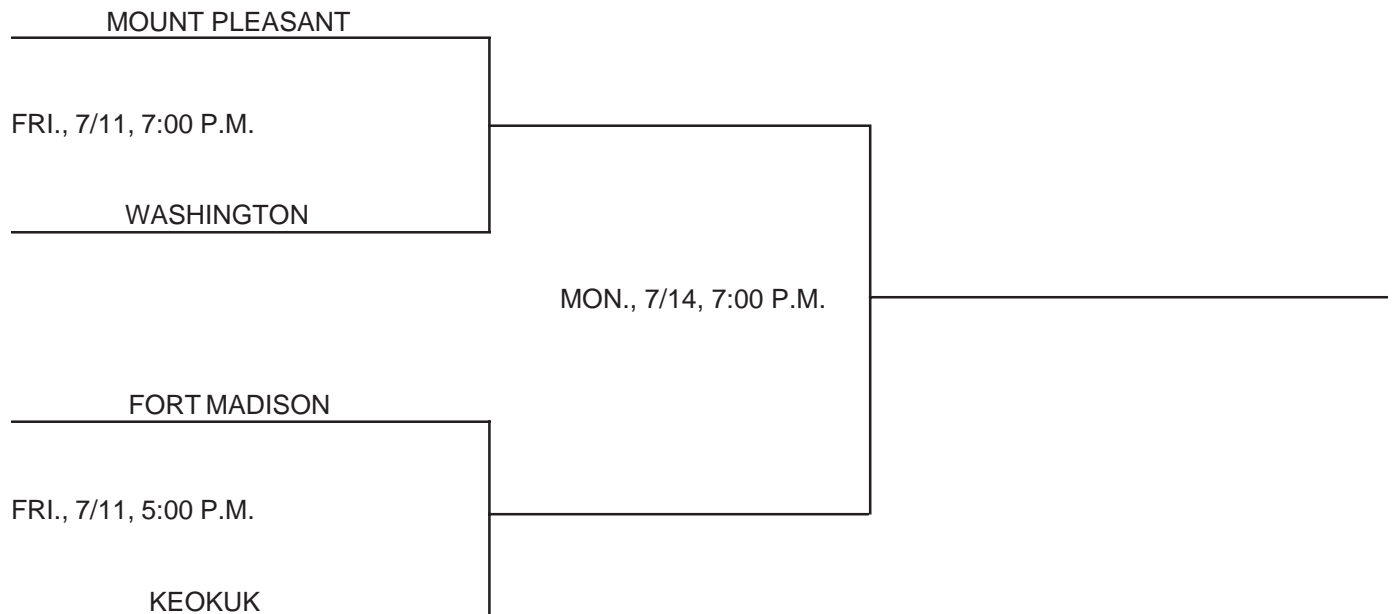

IOWA HIGH SCHOOL ATHLETIC ASSOCIATION
P.O. BOX 10
BOONE, IOWA 50036-0010
Pairings and Schedule of Tournaments/Meets Played
2008 BASEBALL TOURNAMENT

DISTRICT AT   MOUNT PLEASANT

CLASS: 3A

DISTRICT #9

SUBSTATE #5

DATES & MANAGER: @MOUNT PLEASANT; 7/11, 7/14; BOB JENSEN, AD

@MOUNT PLEASANT

Above pairings and time schedule established as directed by the Board of Control

CLASS 3A, DISTRICT 9, SUBSTATE 5