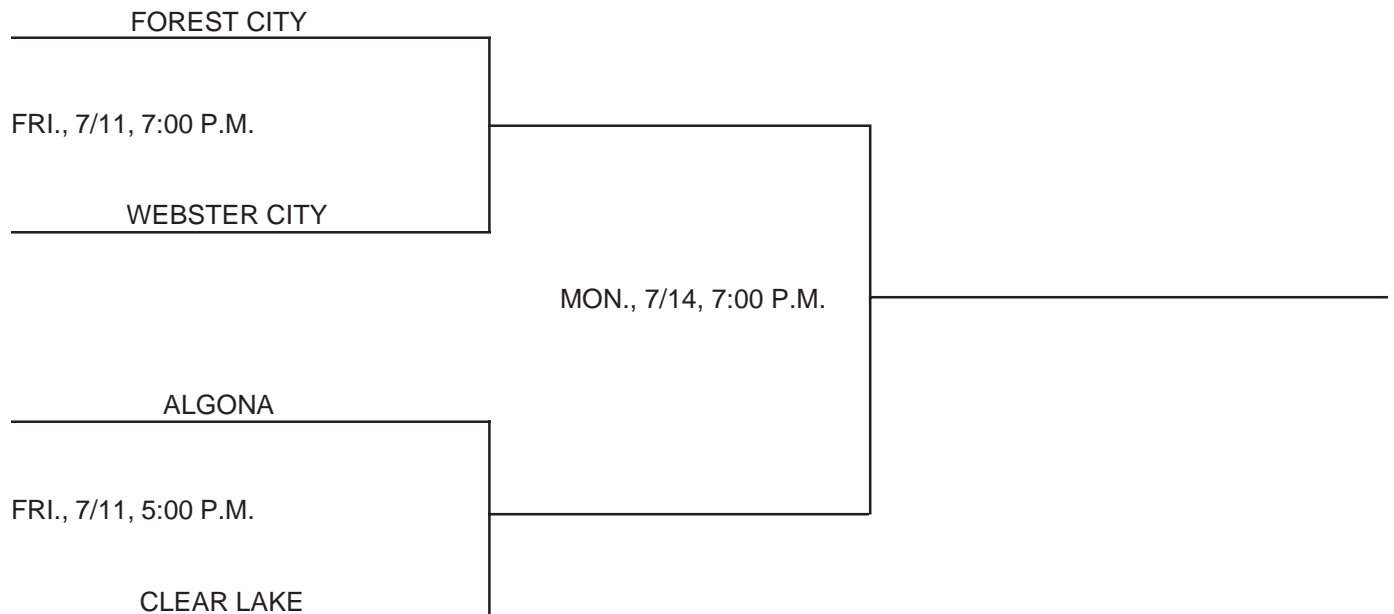

IOWA HIGH SCHOOL ATHLETIC ASSOCIATION
P.O. BOX 10
BOONE, IOWA 50036-0010
Pairings and Schedule of Tournaments/Meets Played
2008 BASEBALL TOURNAMENT

DISTRICT AT FOREST CITY

CLASS: 3A
DISTRICT # 3
SUBSTATE # 2
DATES & MANAGER: @FOREST CITY; 7/11, 7/14; ZACH DILLAVOU, AD

@FOREST CITY

Above pairings and time schedule established as directed by the Board of Control

CLASS 3A, DISTRICT 3, SUBSTATE 2