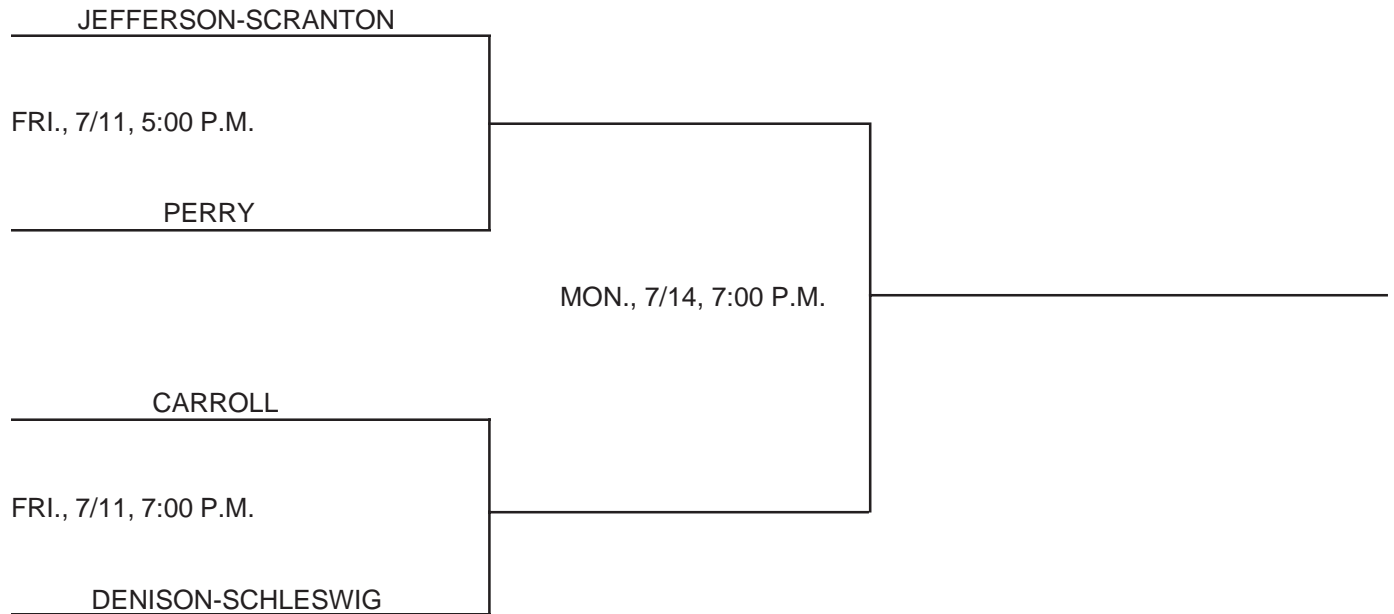

IOWA HIGH SCHOOL ATHLETIC ASSOCIATION
P.O. BOX 10
BOONE, IOWA 50036-0010
Pairings and Schedule of Tournaments/Meets Played
2008 BASEBALL TOURNAMENT

DISTRICT AT   CARROLL

CLASS: 3A
DISTRICT # 15
SUBSTATE # 8
DATES & MANAGER: @CARROLL; 7/11, 7/14; KEITH STRIBE, AD

@CARROLL

Above pairings and time schedule established as directed by the Board of Control