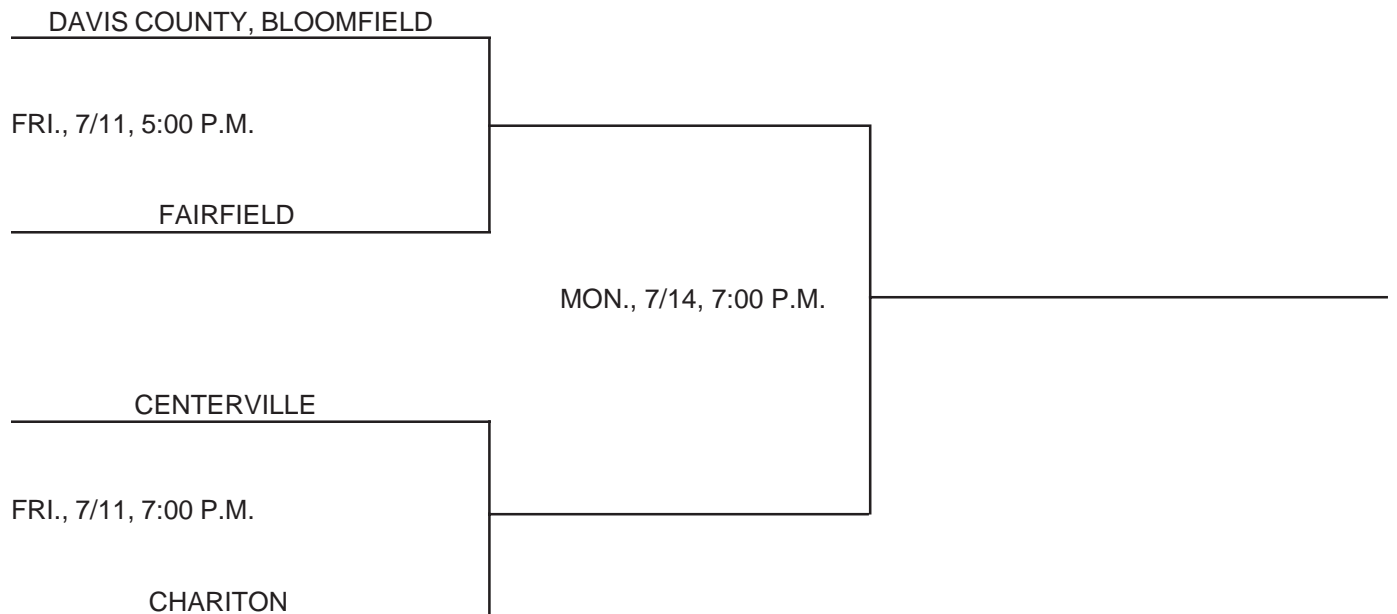

IOWA HIGH SCHOOL ATHLETIC ASSOCIATION
P.O. BOX 10
BOONE, IOWA 50036-0010
Pairings and Schedule of Tournaments/Meets Played
2008 BASEBALL TOURNAMENT

DISTRICT AT   CENTERVILLE

CLASS: 3A
DISTRICT # 10
SUBSTATE # 5
DATES & MANAGER: @CENTERVILLE; 7/11, 7/14; JIM KNOTT, AD

@CENTERVILLE

Above pairings and time schedule established as directed by the Board of Control

CLASS 3A, DISTRICT 10, SUBSTATE 5