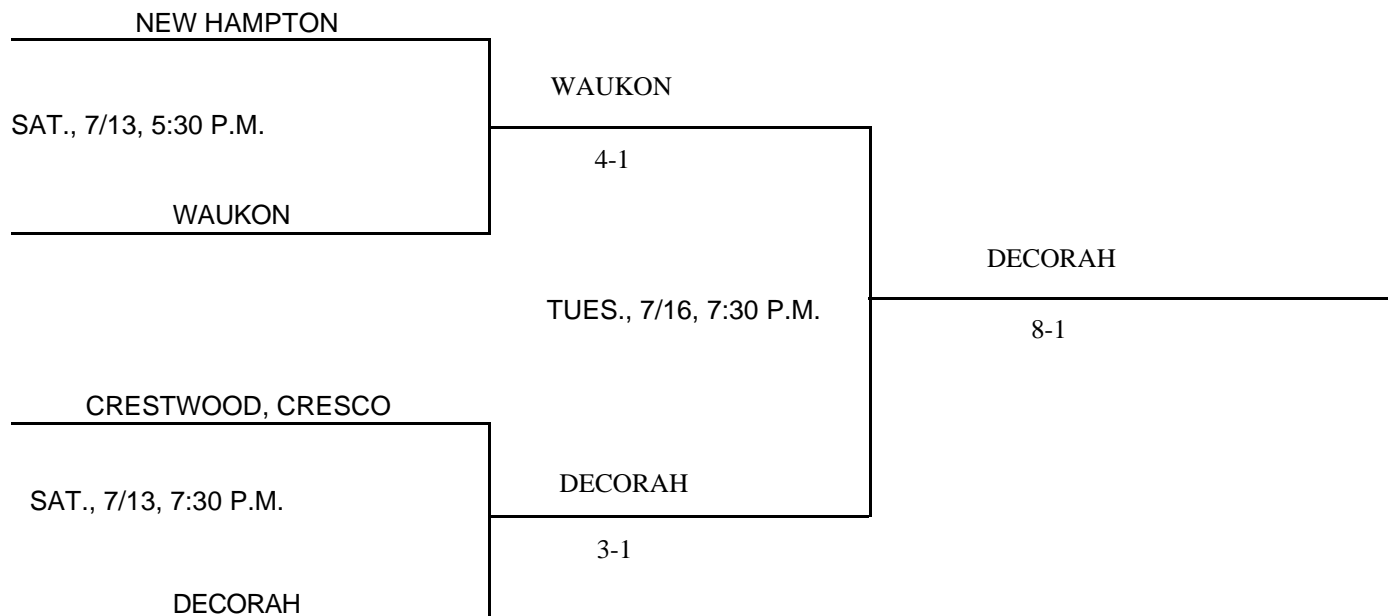

@WAVERLY-SHELL ROCK

Above pairings and time schedule established as directed by the Board of Control

**IOWA HIGH SCHOOL ATHLETIC ASSOCIATION**  
P.O. BOX 10  
BOONE, IOWA 50036-0010  
Pairings and Schedule of Tournaments/Meets Played  
**2002 BASEBALL TOURNAMENT**

DISTRICT AT DECORAH

CLASS: 3A  
DISTRICT #6  
SUBSTATE #3  
DATES & MANAGER: @DECORAH; 7/13, 7/16; DAVIS JOHNSON, AD

@DECORAH

Above pairings and time schedule established as directed by the Board of Control