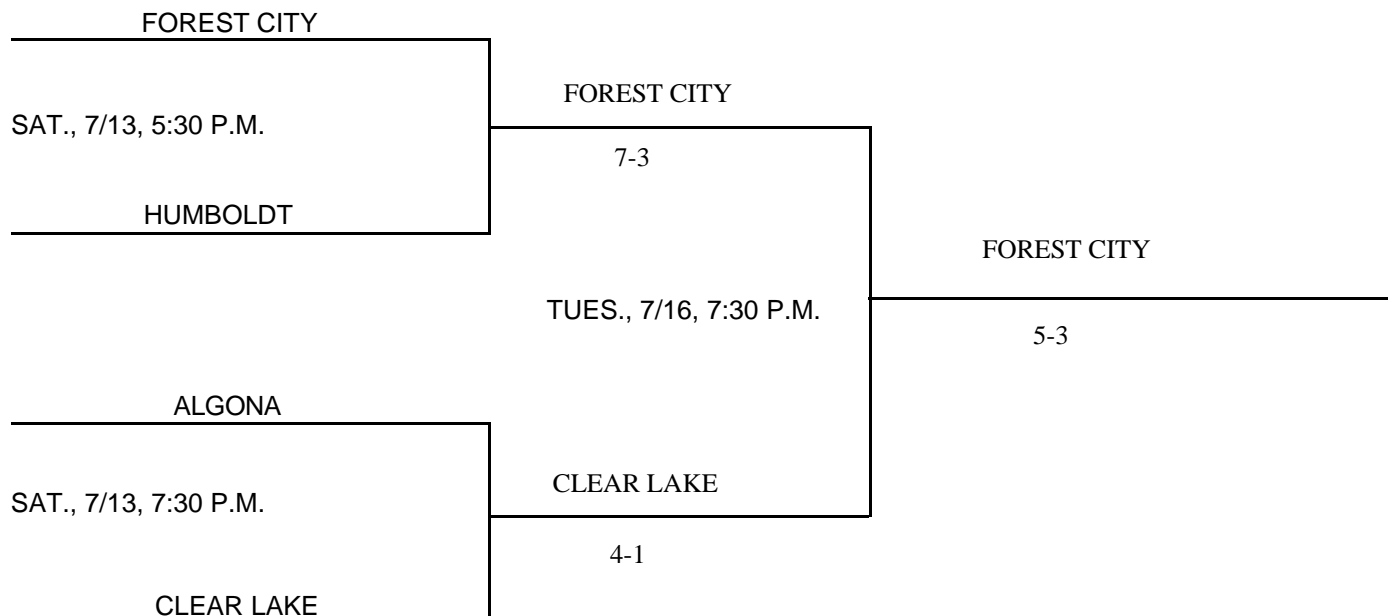

DISTRICT AT ALGONA

CLASS: 3A  
DISTRICT #3  
SUBSTATE # 2  
DATES & MANAGER: @ALGONA; 7/13, 7/16; BRAD HEITLAND, AD

@ALGONA

Above pairings and time schedule established as directed by the Board of Control