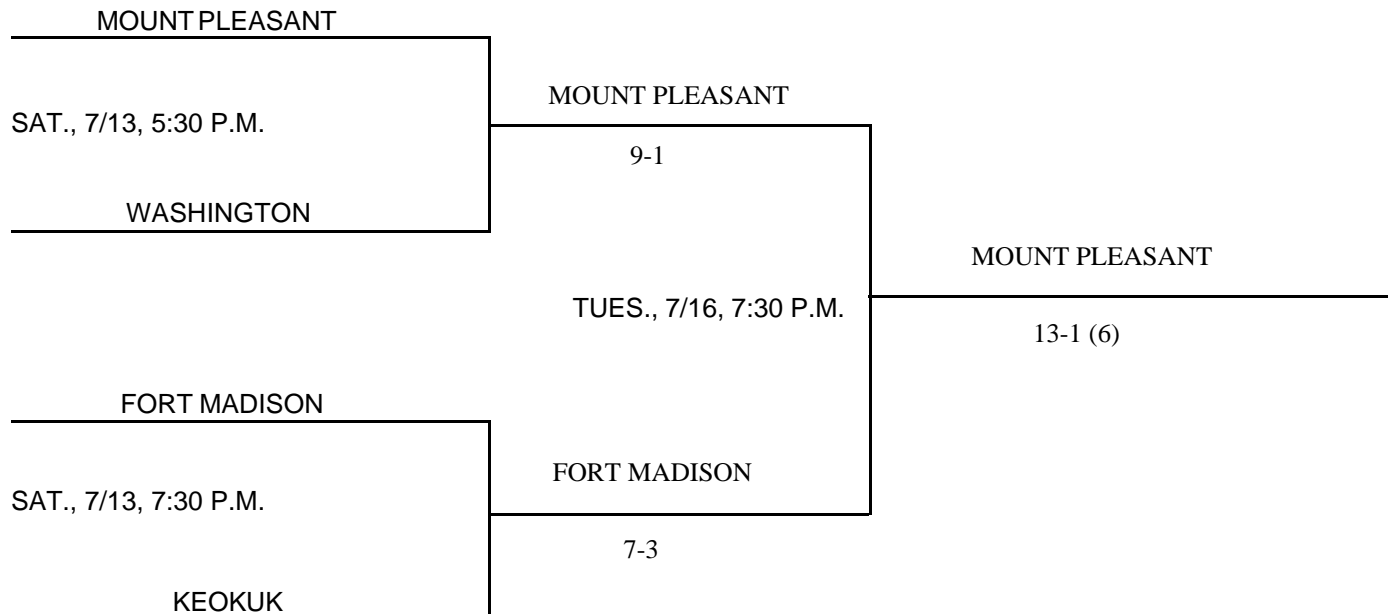

IOWA HIGH SCHOOL ATHLETIC ASSOCIATION
P.O. BOX 10
BOONE, IOWA 50036-0010
Pairings and Schedule of Tournaments/Meets Played
2002 BASEBALL TOURNAMENT

DISTRICT AT   KEOKUK

CLASS: 3A
DISTRICT #9
SUBSTATE #5
DATES & MANAGER: @KEOKUK; 7/13, 7/16; BRIAN GOUGHNOUR, AD

@KEOKUK

Above pairings and time schedule established as directed by the Board of Control

CLASS 3A, DISTRICT 9, SUBSTATE 5