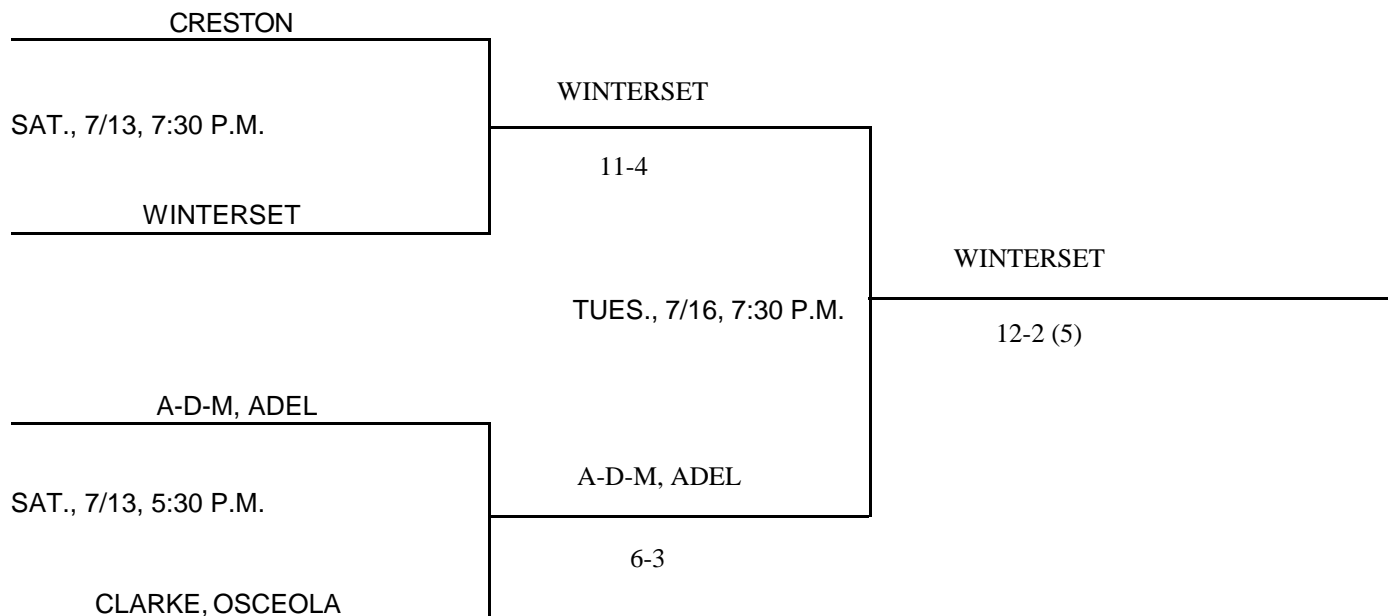

IOWA HIGH SCHOOL ATHLETIC ASSOCIATION
P.O. BOX 10
BOONE, IOWA 50036-0010
Pairings and Schedule of Tournaments/Meets Played
2002 BASEBALL TOURNAMENT

DISTRICT AT CRESTON

CLASS: 3A
DISTRICT #14
SUBSTATE #7
DATES & MANAGER: @CRESTON; 7/13, 7/16; CURT OLSON, AD

@CRESTON

Above pairings and time schedule established as directed by the Board of Control