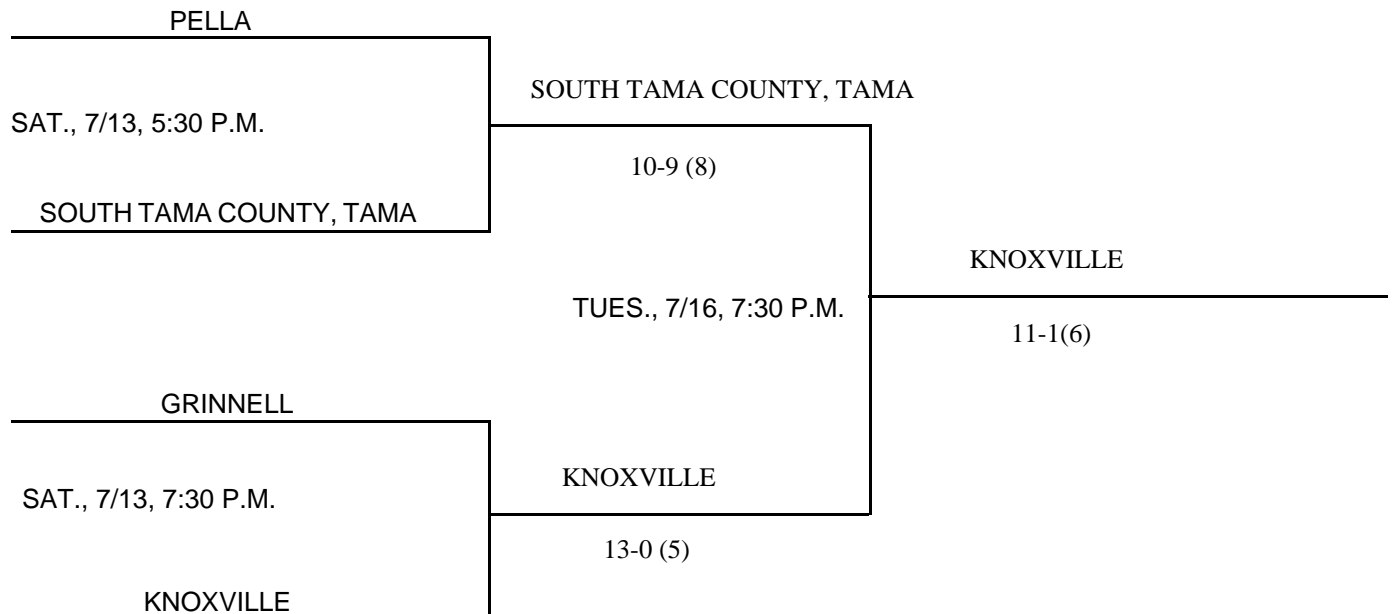

IOWA HIGH SCHOOL ATHLETIC ASSOCIATION
P.O. BOX 10
BOONE, IOWA 50036-0010
Pairings and Schedule of Tournaments/Meets Played
2002 BASEBALL TOURNAMENT

DISTRICT AT GRINNELL

CLASS: 3A
DISTRICT # 12
SUBSTATE # 6
DATES & MANAGER: @GRINNELL; 7/13, 7/16; JIM DUNNE, AD

@GRINNELL

Above pairings and time schedule established as directed by the Board of Control