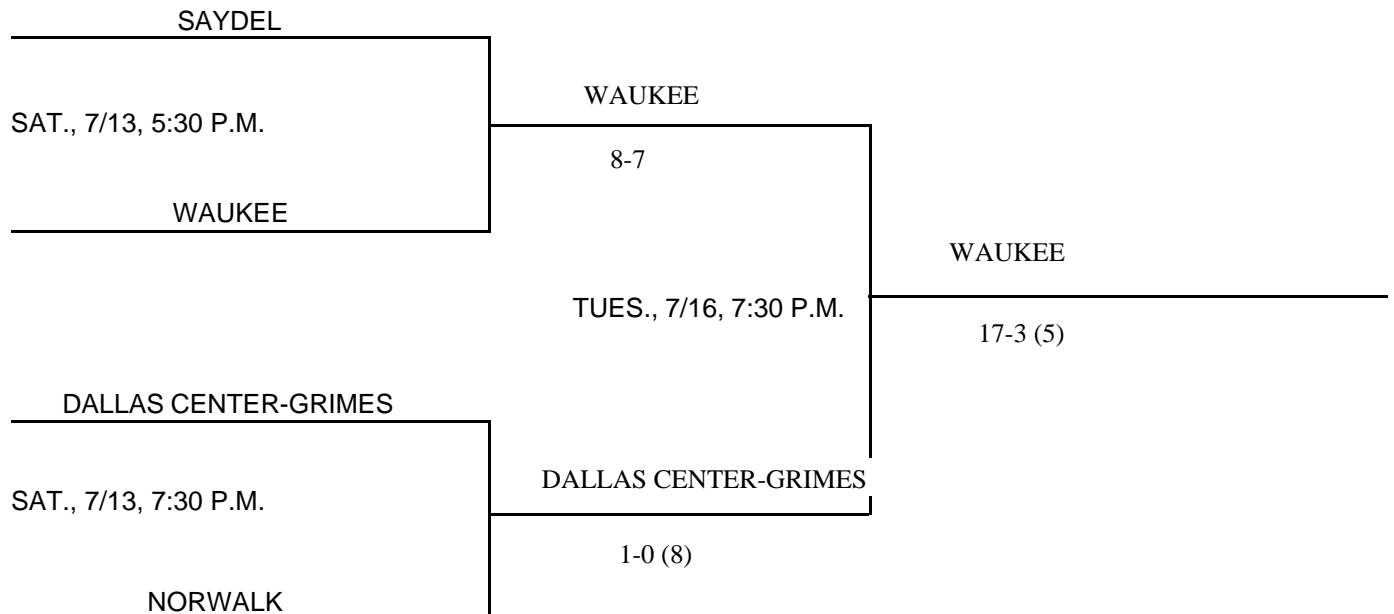

IOWA HIGH SCHOOL ATHLETIC ASSOCIATION
P.O. BOX 10
BOONE, IOWA 50036-0010
Pairings and Schedule of Tournaments/Meets Played
2002 BASEBALL TOURNAMENT

DISTRICT AT   NORWALK

CLASS: 3A
DISTRICT #13
SUBSTATE #7
DATES & MANAGER: @NORWALK; 7/13, 7/16; MIKE COLLINS, AD

@NORWALK

Above pairings and time schedule established as directed by the Board of Control