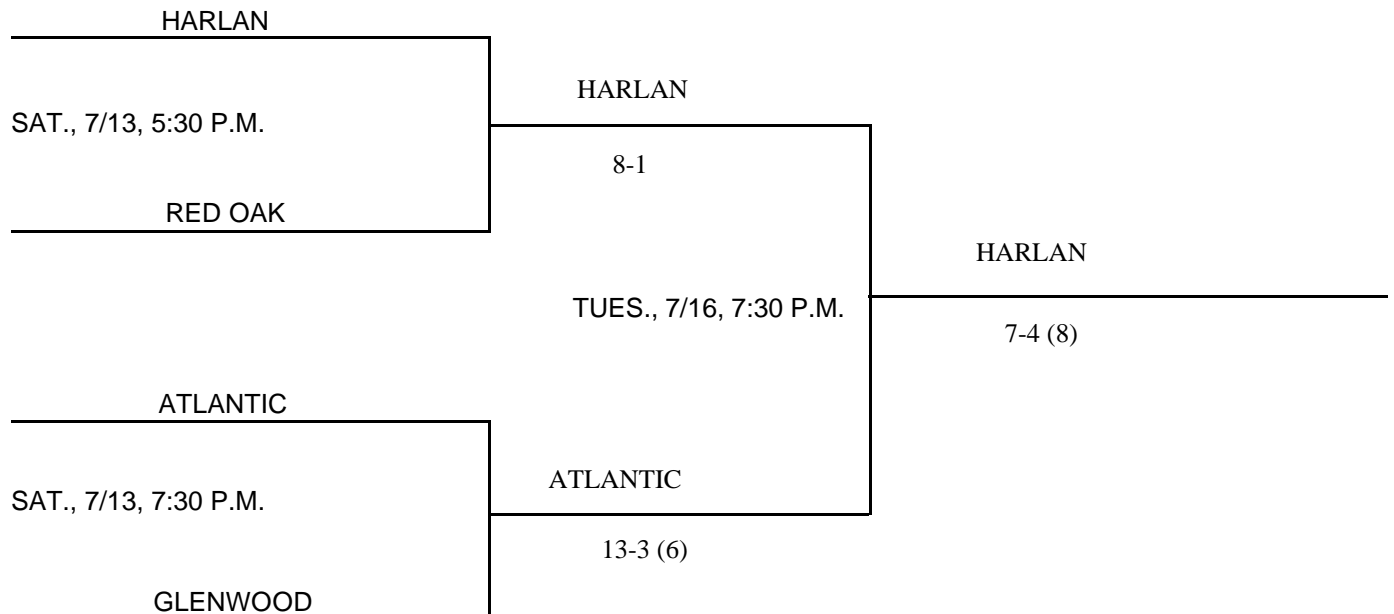

IOWA HIGH SCHOOL ATHLETIC ASSOCIATION
P.O. BOX 10
BOONE, IOWA 50036-0010
Pairings and Schedule of Tournaments/Meets Played
2002 BASEBALL TOURNAMENT

DISTRICT AT ATLANTIC

CLASS: 3A
DISTRICT # 16
SUBSTATE # 8
DATES & MANAGER: @ATLANTIC; 7/13, 7/16; BOB SWEENEY, AD

@ATLANTIC

Above pairings and time schedule established as directed by the Board of Control