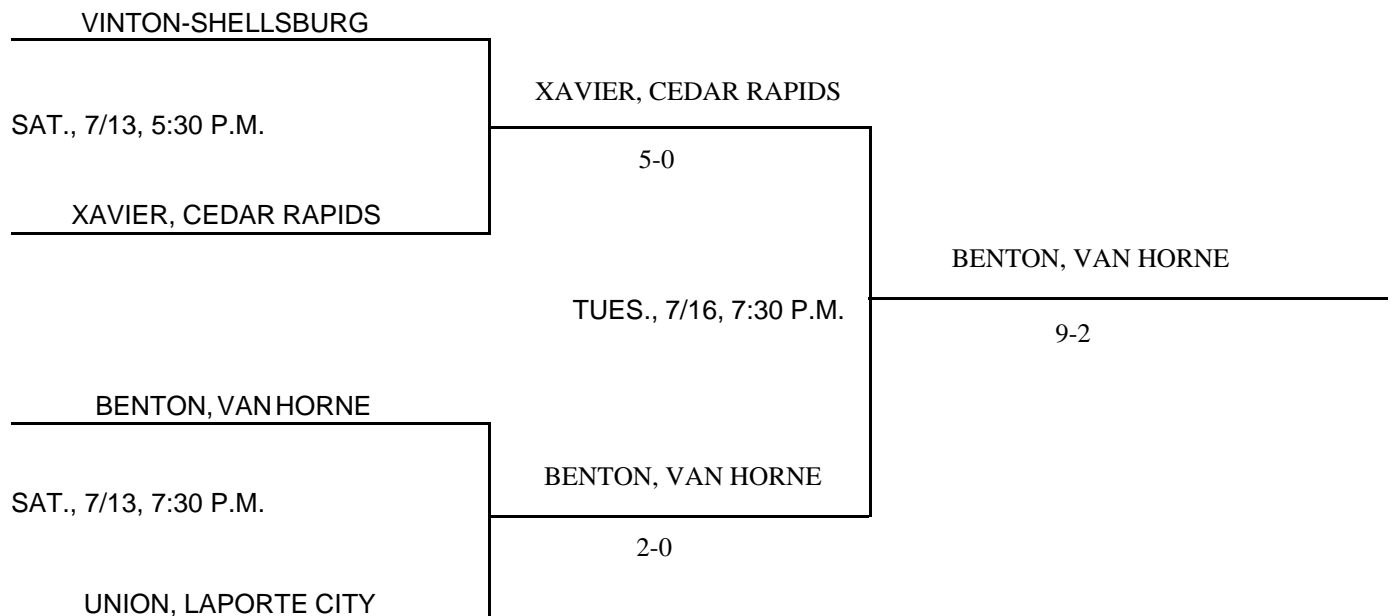

IOWA HIGH SCHOOL ATHLETIC ASSOCIATION
P.O. BOX 10
BOONE, IOWA 50036-0010
Pairings and Schedule of Tournaments/Meets Played
2002 BASEBALL TOURNAMENT

DISTRICT AT   BENTON, VAN HORNE

CLASS: 3A
DISTRICT # 11
SUBSTATE # 6
DATES & MANAGER: @BENTON, VAN HORNE; 7/13, 7/16; KAL GOODCHILD, AD

@BENTON, VAN HORNE

Above pairings and time schedule established as directed by the Board of Control