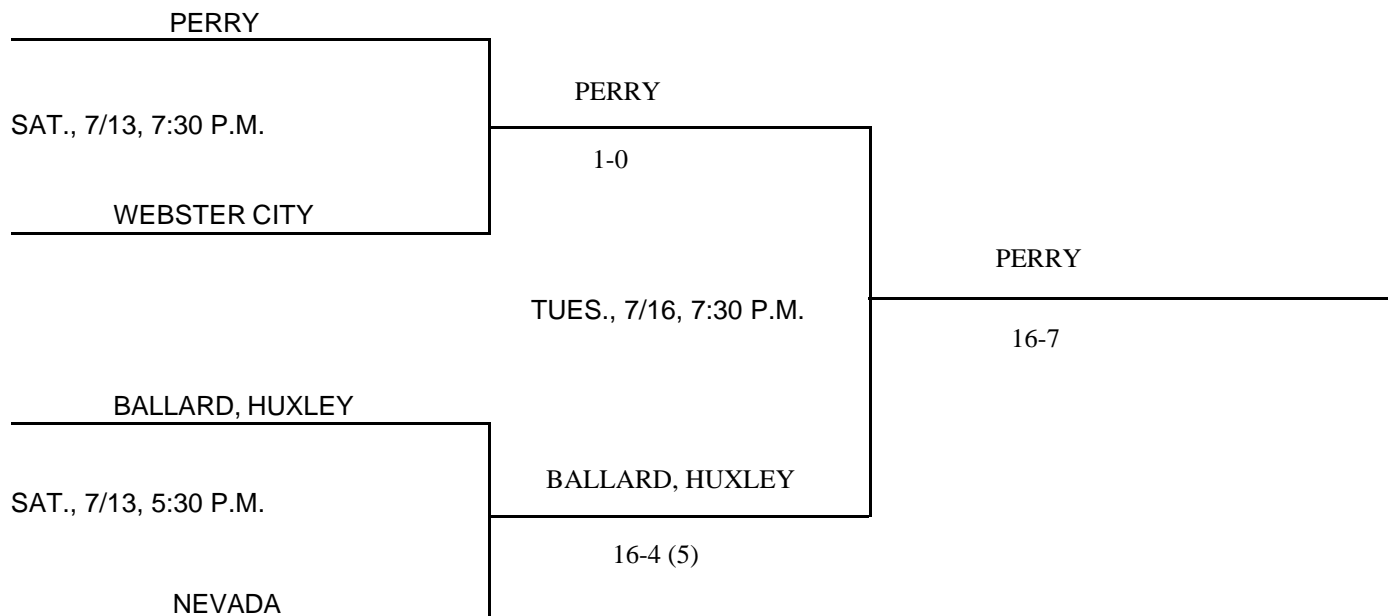

IOWA HIGH SCHOOL ATHLETIC ASSOCIATION
P.O. BOX 10
BOONE, IOWA 50036-0010
Pairings and Schedule of Tournaments/Meets Played
2002 BASEBALL TOURNAMENT

DISTRICT AT WEBSTER CITY

CLASS: 3A
DISTRICT # 4
SUBSTATE # 2
DATES & MANAGER: @WEBSTER CITY; 7/13, 7/16; BOB JOSTEN, AD

@WEBSTER CITY

Above pairings and time schedule established as directed by the Board of Control

CLASS 3A, DISTRICT 4, SUBSTATE 2