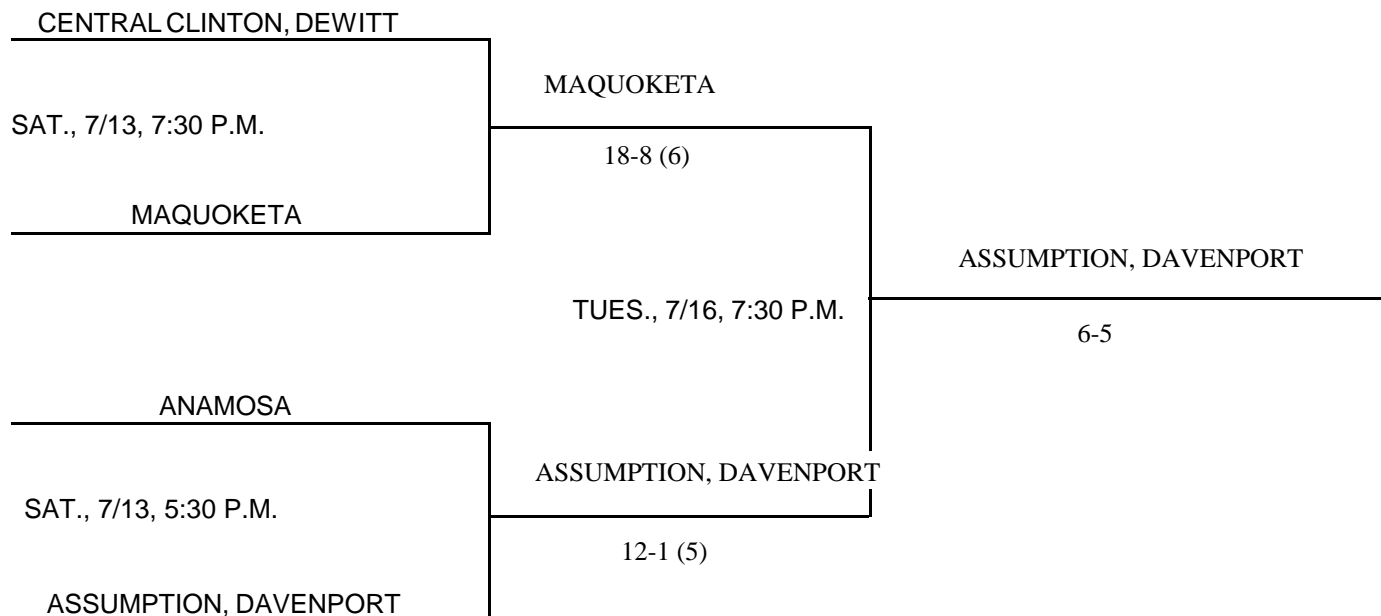

IOWA HIGH SCHOOL ATHLETIC ASSOCIATION
P.O. BOX 10
BOONE, IOWA 50036-0010
Pairings and Schedule of Tournaments/Meets Played
2002 BASEBALL TOURNAMENT

DISTRICT AT CENTRAL CLINTON, DEWITT

CLASS: 3A
DISTRICT #8
SUBSTATE #4
DATES & MANAGER: @CENTRAL CLINTON, DEWITT; 7/13, 7/16; DWIGHT SPANGLER, AD

@CENTRAL CLINTON, DEWITT

Above pairings and time schedule established as directed by the Board of Control