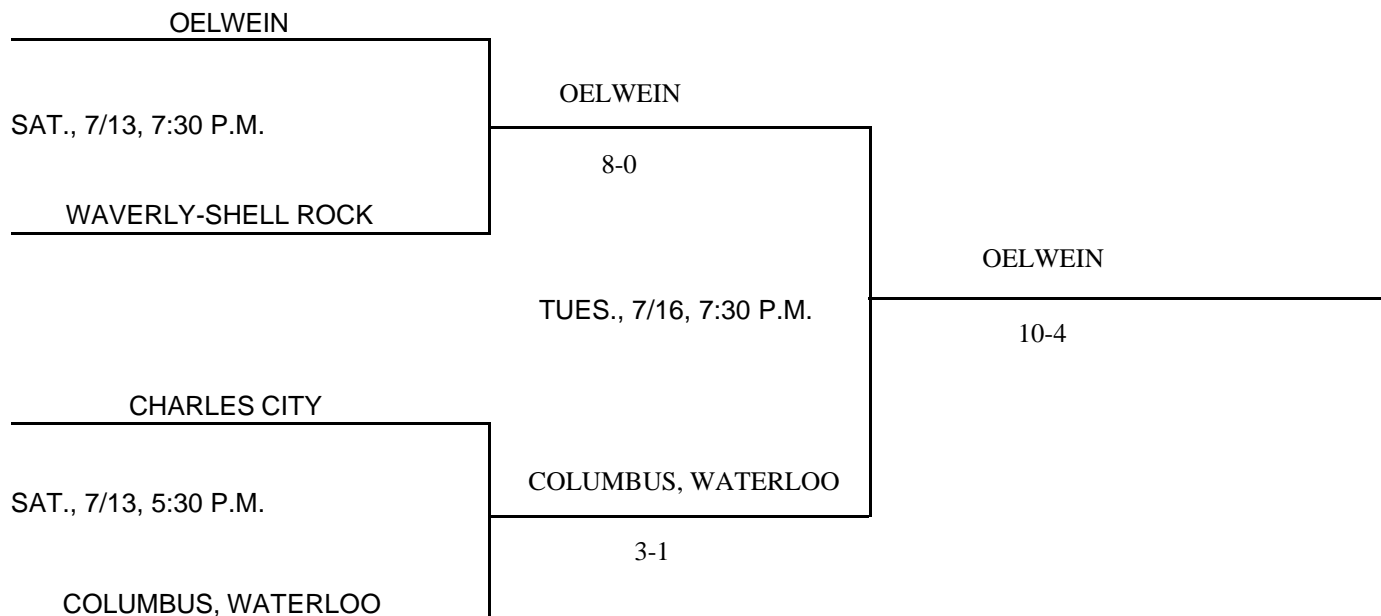

IOWA HIGH SCHOOL ATHLETIC ASSOCIATION
P.O. BOX 10
BOONE, IOWA 50036-0010
Pairings and Schedule of Tournaments/Meets Played
2002 BASEBALL TOURNAMENT

DISTRICT AT WAVERLY-SHELL ROCK

CLASS: 3A
DISTRICT #5
SUBSTATE #3
DATES & MANAGER: @WAVERLY-SHELL ROCK; 7/13, 7/16; DAVID LITTERER, AD

@WAVERLY-SHELL ROCK

Above pairings and time schedule established as directed by the Board of Control