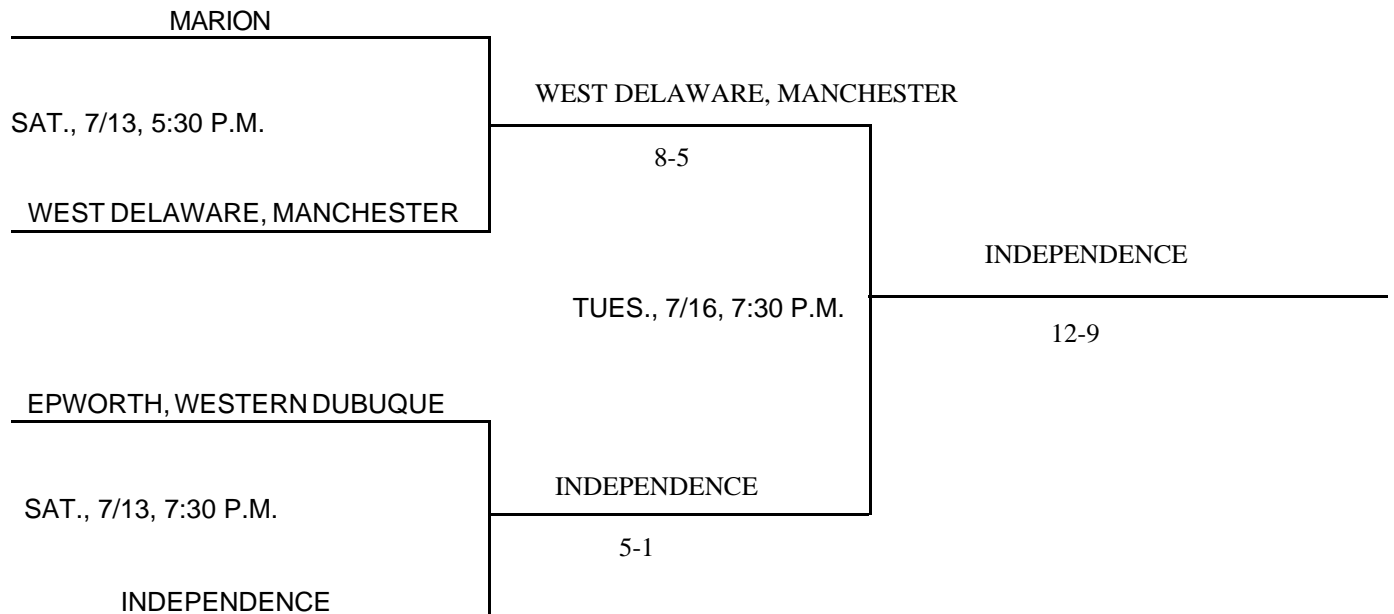

IOWA HIGH SCHOOL ATHLETIC ASSOCIATION
P.O. BOX 10
BOONE, IOWA 50036-0010
Pairings and Schedule of Tournaments/Meets Played
2002 BASEBALL TOURNAMENT

DISTRICT AT EPWORTH, WESTERN DUBUQUE

CLASS: 3A
DISTRICT # 7
SUBSTATE # 4
DATES & MANAGER: @EPWORTH, WESTERN DUBUQUE; 7/13, 7/16; LARRY CONRAD, AD

@EPWORTH, WESTERN DUBUQUE

Above pairings and time schedule established as directed by the Board of Control

CLASS 3A, DISTRICT 7, SUBSTATE 4