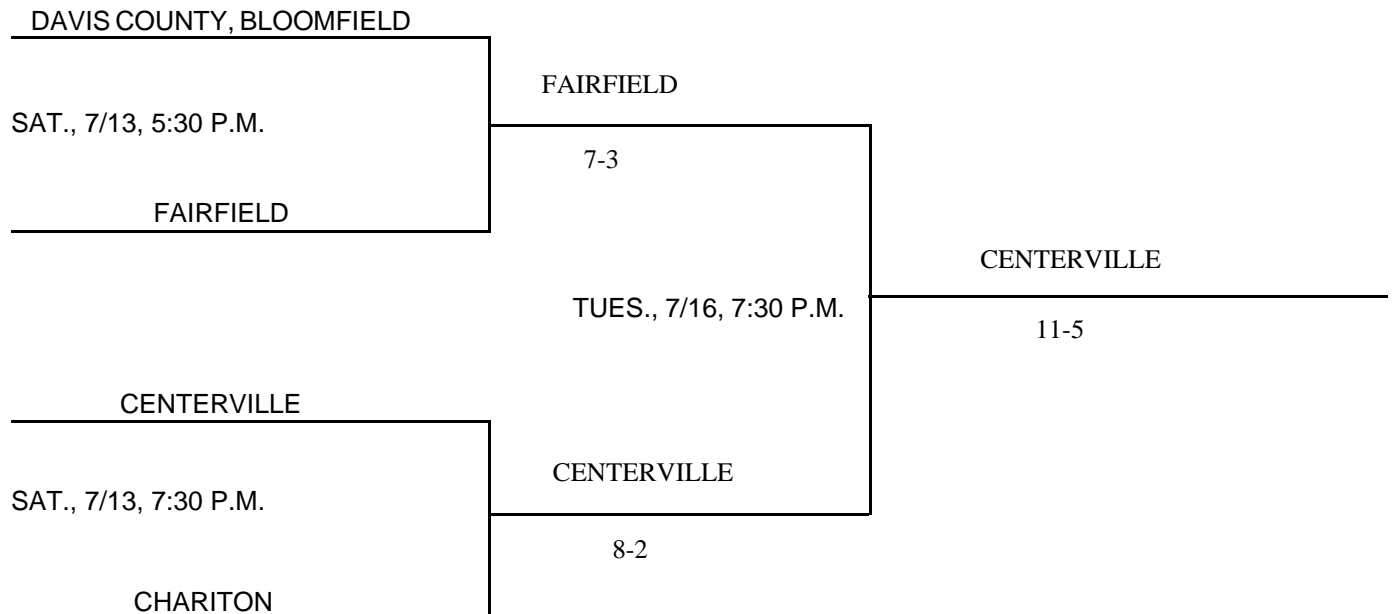

IOWA HIGH SCHOOL ATHLETIC ASSOCIATION
P.O. BOX 10
BOONE, IOWA 50036-0010
Pairings and Schedule of Tournaments/Meets Played
2002 BASEBALL TOURNAMENT

DISTRICT AT CENTERVILLE

CLASS: 3A
DISTRICT # 10
SUBSTATE # 5
DATES & MANAGER: @CENTERVILLE; 7/13, 7/16; ROGER CAMPBELL, AD

@CENTERVILLE

Above pairings and time schedule established as directed by the Board of Control