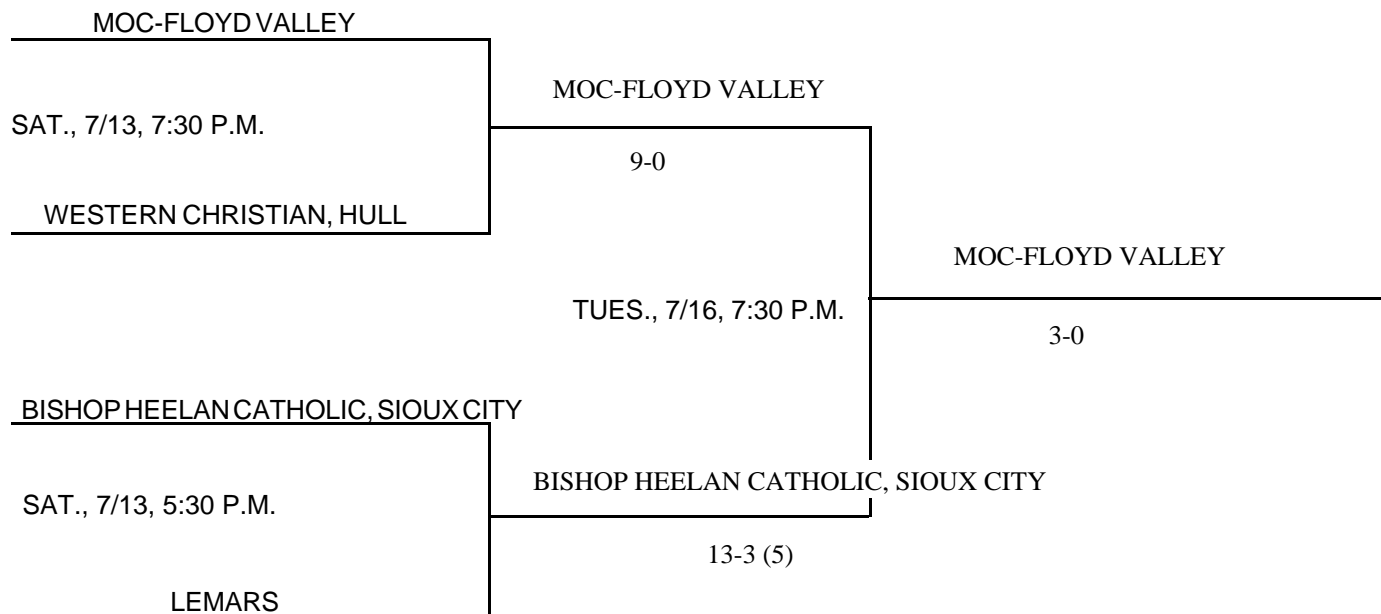

IOWA HIGH SCHOOL ATHLETIC ASSOCIATION
P.O. BOX 10
BOONE, IOWA 50036-0010
Pairings and Schedule of Tournaments/Meets Played
2002 BASEBALL TOURNAMENT

DISTRICT AT MOC-FLOYD VALLEY

CLASS: 3A
DISTRICT # 1
SUBSTATE # 1
DATES & MANAGER: @MOC-FLOYD VALLEY; 7/13, 7/16; MARK GUNDERSON, AD

@MOC-FLOYD VALLEY

Above pairings and time schedule established as directed by the Board of Control