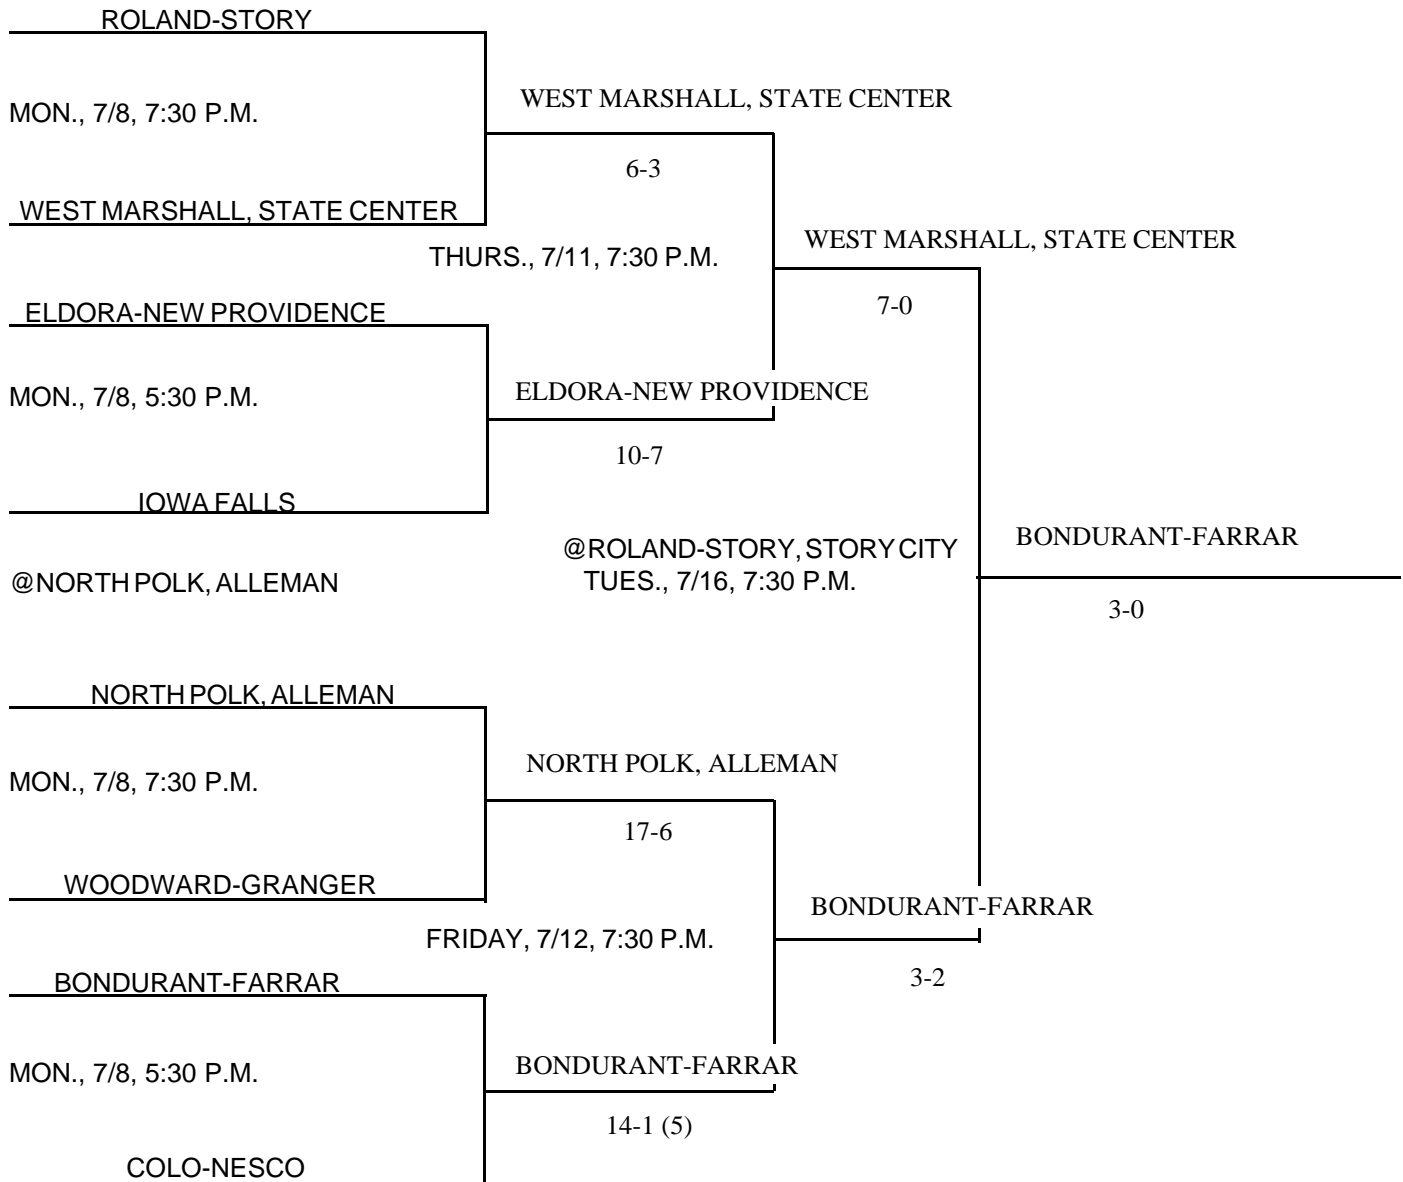

IOWA HIGH SCHOOL ATHLETIC ASSOCIATION
P.O. BOX 10
BOONE, IOWA 50036-0010
Pairings and Schedule of Tournaments/Meets Played
2002 BASEBALL TOURNAMENT

DISTRICT AT   NORTH POLK, ALLEMAN; ROLAND-STORY, STORY CITY

CLASS: 2A
DISTRICT # 12
SUBSTATE # 6

DISTRICT DATES & MANAGERS: @NORTH POLK, ALLEMAN; 7/8, 7/11; JEFF CUPP, AD
@ROLAND-STORY, STORY CITY; 7/8, 7/11, 7/16; KREG KLAVER, AD

@ROLAND-STORY

Above pairings and time schedule established as directed by the Board of Control