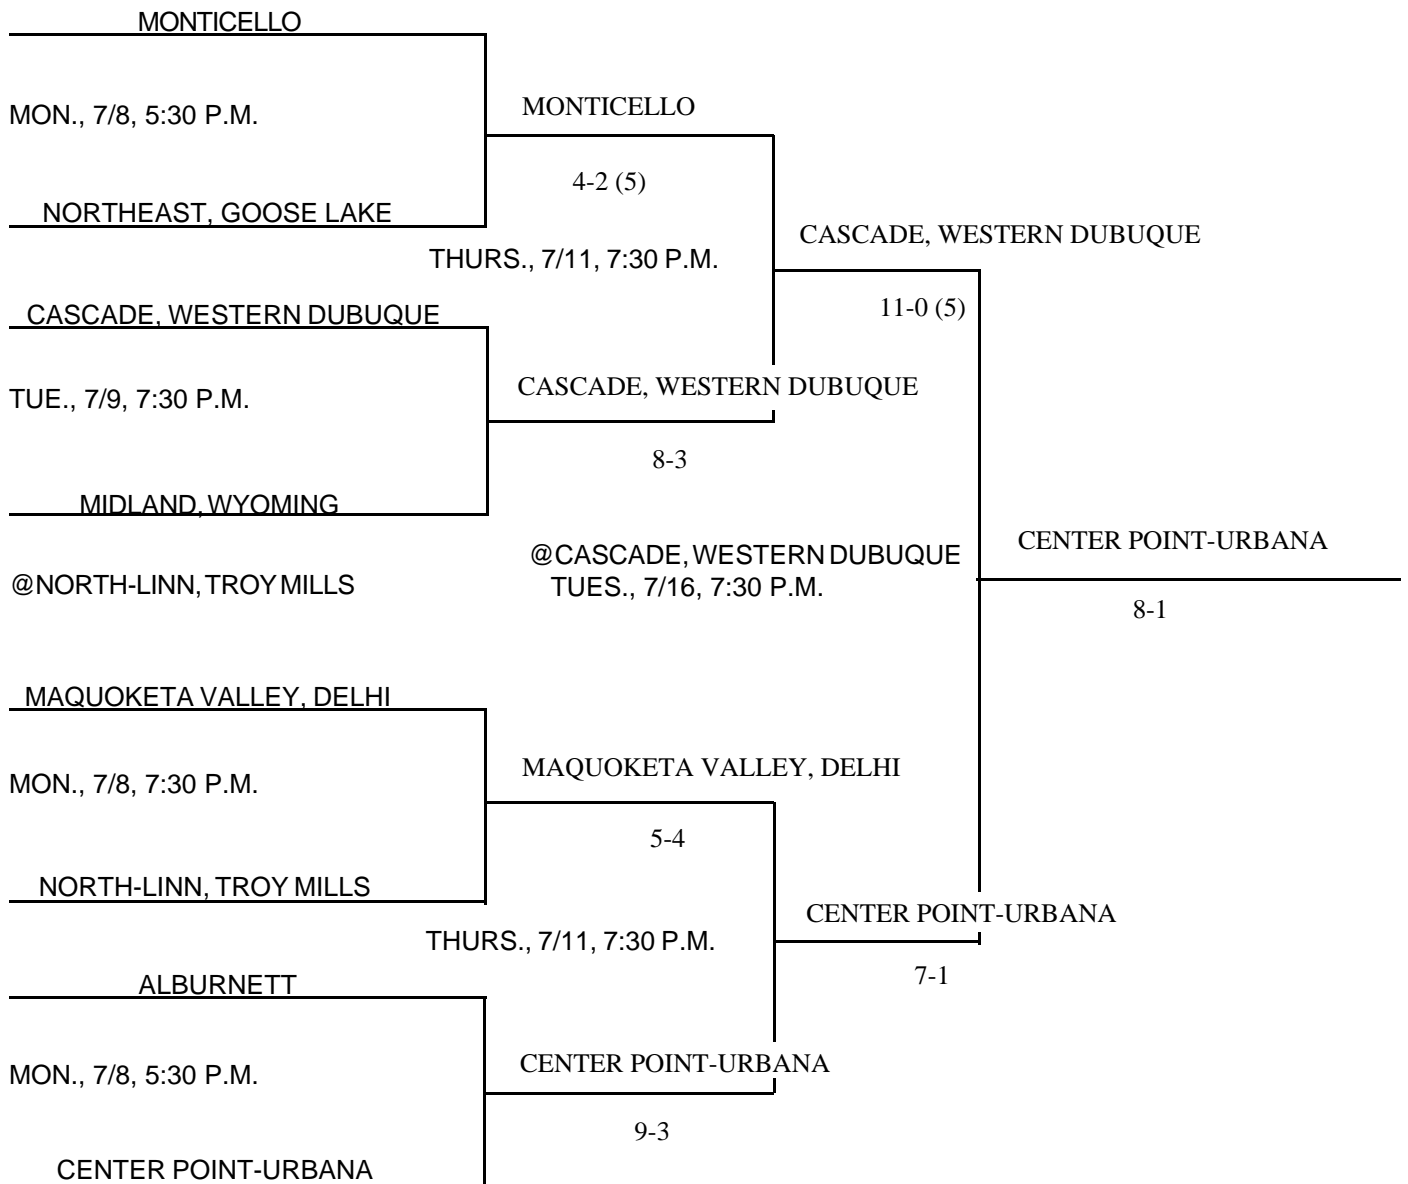

IOWA HIGH SCHOOL ATHLETIC ASSOCIATION

P.O. BOX 10

BOONE, IOWA 50036-0010

Pairings and Schedule of Tournaments/Meets Played

2002 BASEBALL TOURNAMENT

DISTRICT AT CASCADE, WESTERN DUBUQUE; NORTH-LINN, TROY MILLS

CLASS: 2A

DISTRICT #7

SUBSTATE #4

DISTRICT DATES & MANAGERS: @CASCADE, W. DUBUQUE; 7/8, 7/11, 7/16; STEVE RUTZ, AD
@NORTH-LINN, TROY MILLS; 7/8, 7/11; MIKE FALCONER, AD

@CASCADE, WESTERN DUBUQUE

Above pairings and time schedule established as directed by the Board of Control