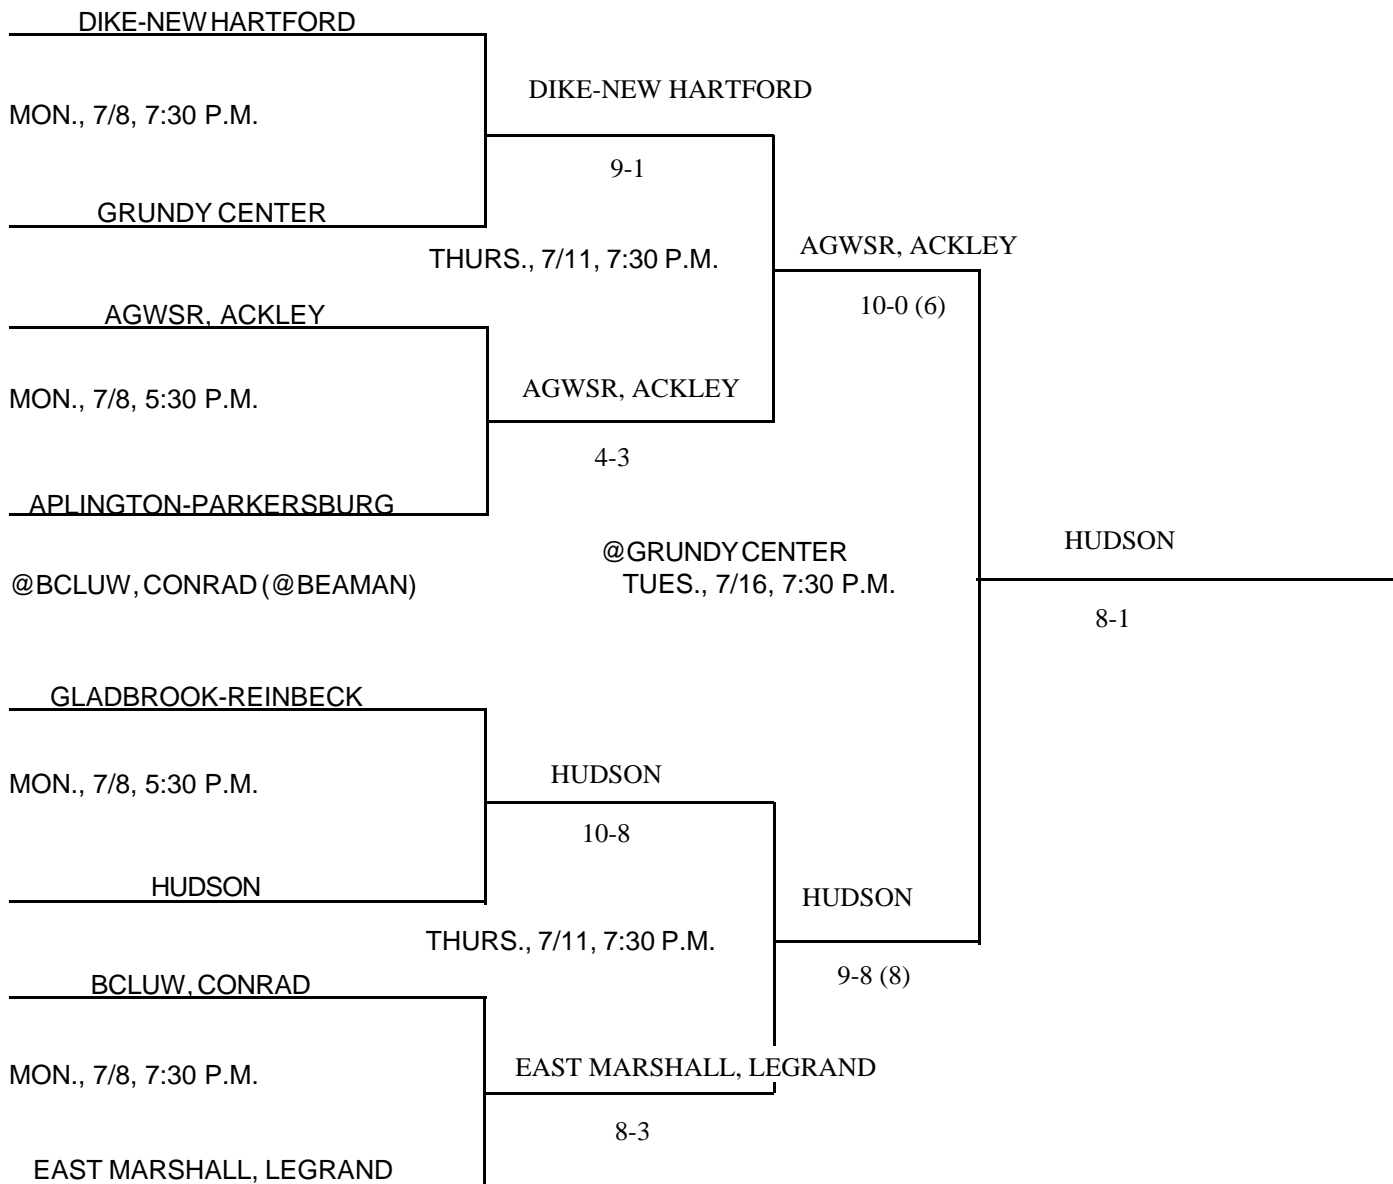

IOWA HIGH SCHOOL ATHLETIC ASSOCIATION

P.O. BOX 10

BOONE, IOWA 50036-0010

Pairings and Schedule of Tournaments/Meets Played

2002 BASEBALL TOURNAMENT

DISTRICT AT BCLUW, CONRAD (@BEAMAN); GRUNDY CENTER

CLASS: 2A

DISTRICT # 11

SUBSTATE # 6

DISTRICT DATES & MANAGERS: @BCLUW, CONRAD (@BEAMAN); 7/8, 7/11; DAVID LEE, AD @GRUNDY CENTER; 7/8, 7/11, 7/16; ROBERT SCHMADEKE, AD

@GRUNDY CENTER

Above pairings and time schedule established as directed by the Board of Control