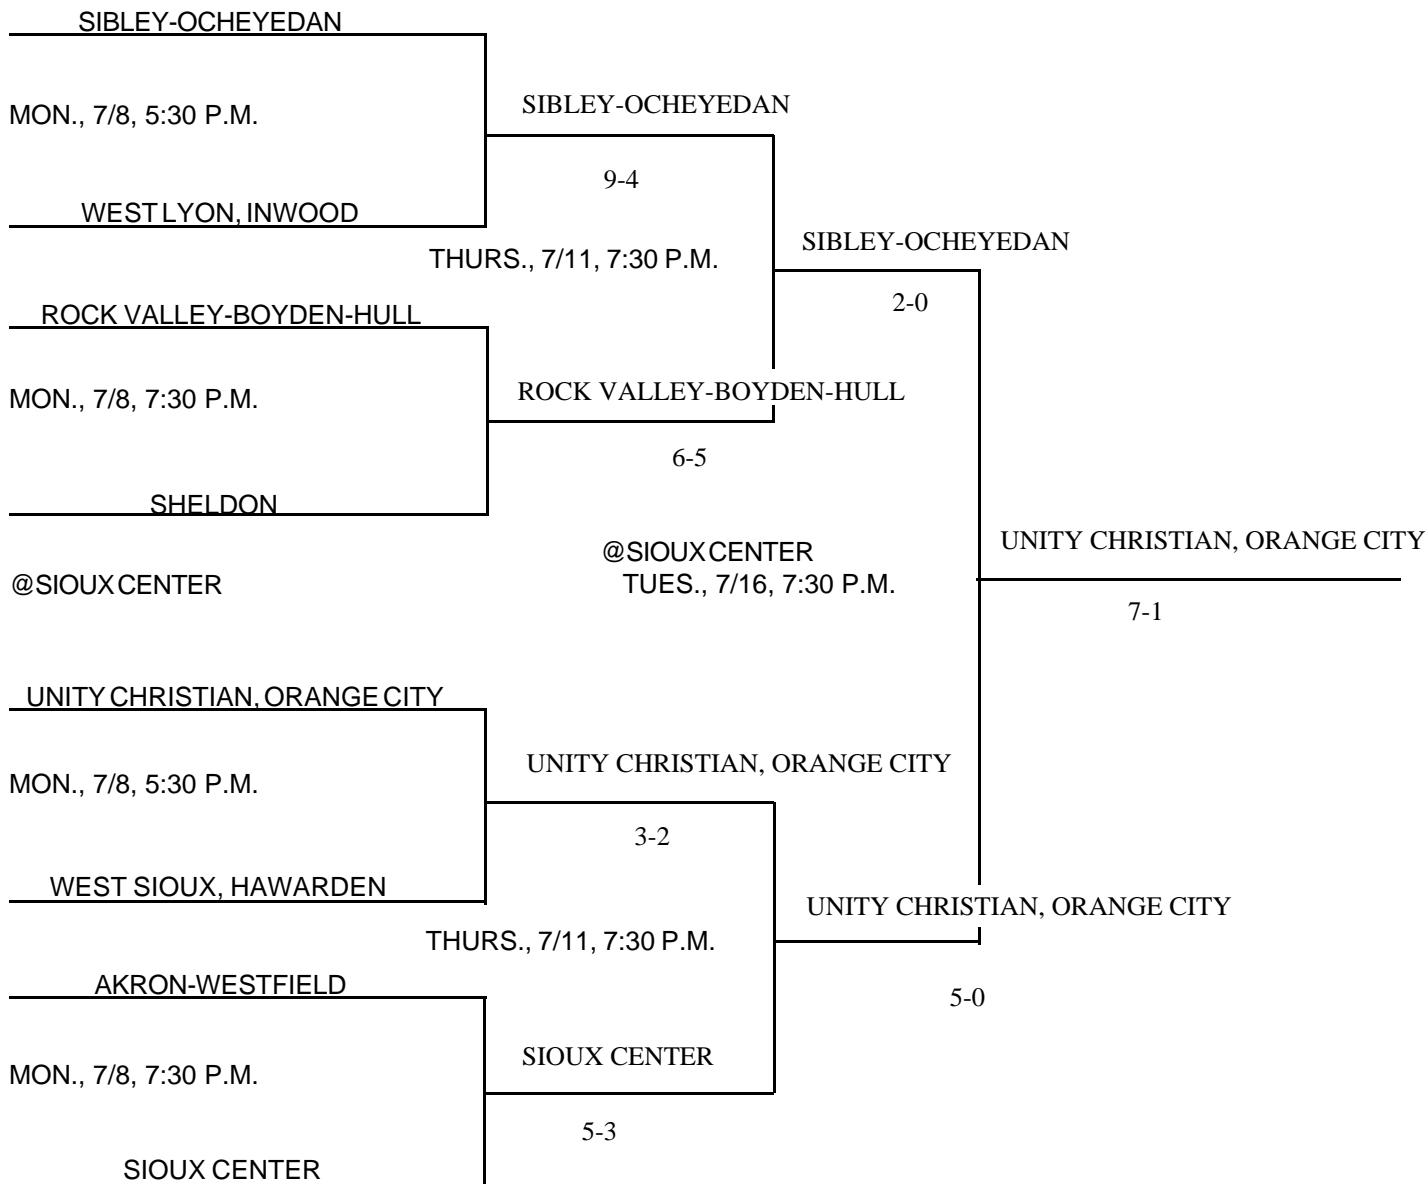

IOWA HIGH SCHOOL ATHLETIC ASSOCIATION

P.O. BOX 10

BOONE, IOWA 50036-0010

Pairings and Schedule of Tournaments/Meets Played

2002 BASEBALL TOURNAMENT

DISTRICT AT ROCK VALLEY; SIOUX CENTER

CLASS: 2A

DISTRICT # 1

SUBSTATE # 1

DISTRICT DATES & MANAGERS: @ROCK VALLEY; 7/8, 7/11; HENRY SCHULZE, AD
@SIOUX CENTER; 7/8, 7/11, 7/16; JIM JOHNSON, AD

@ROCK VALLEY

Above pairings and time schedule established as directed by the Board of Control