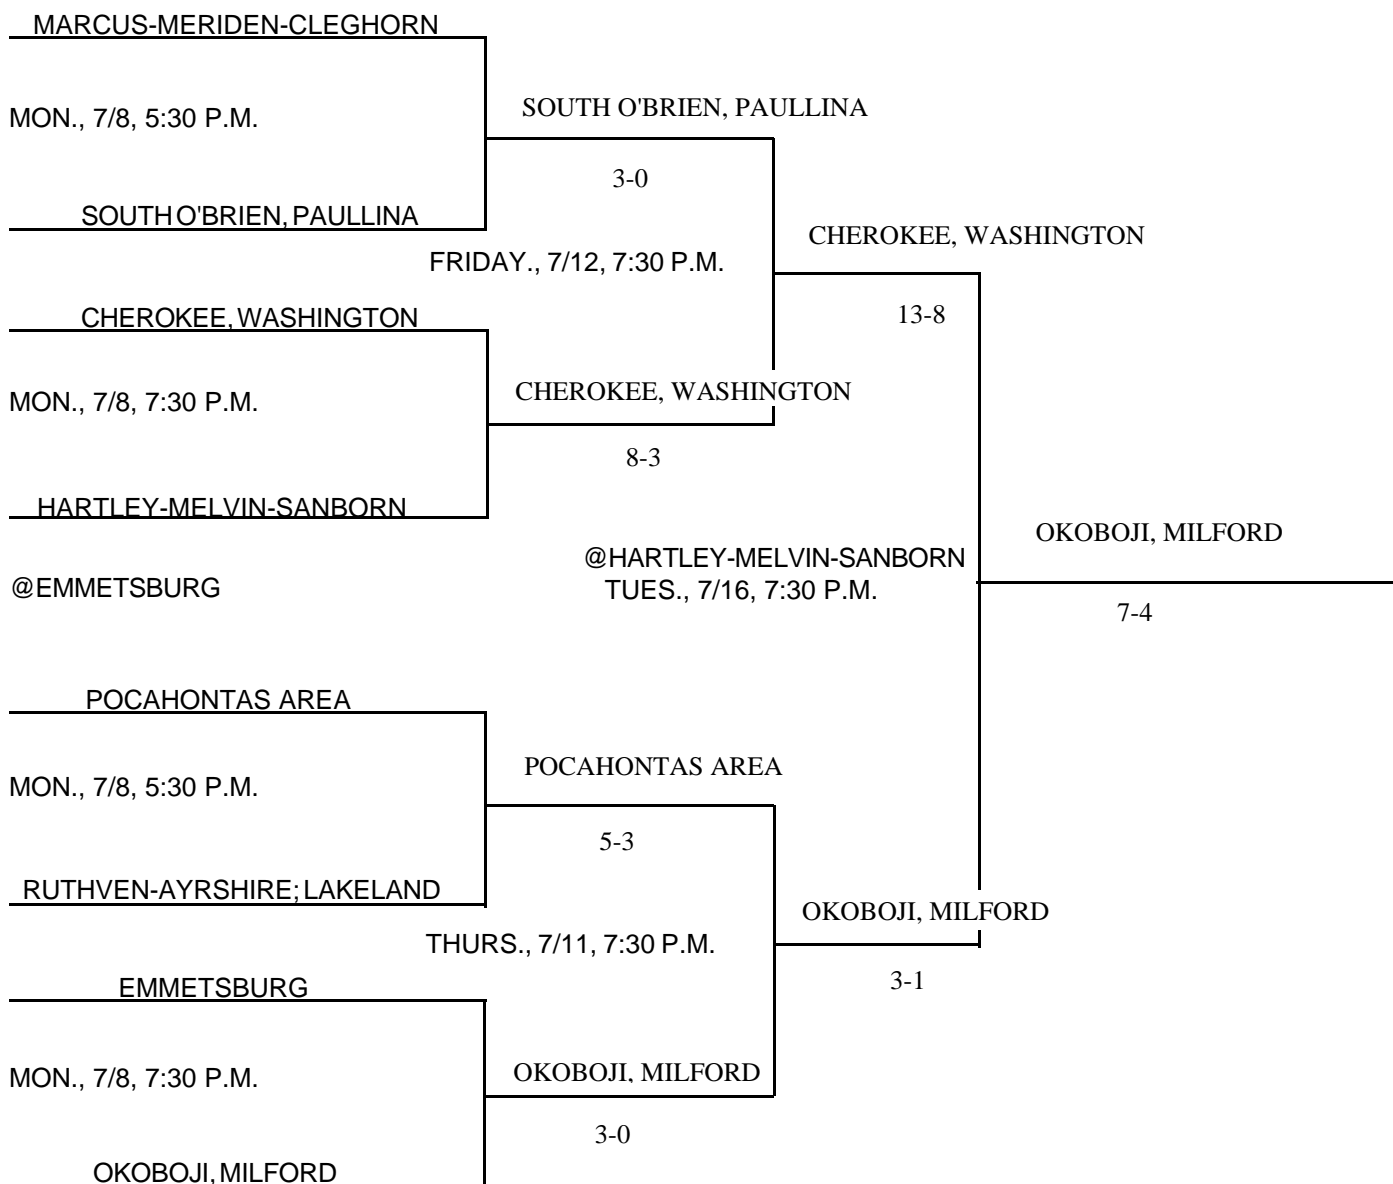

CLASS: 2A

DISTRICT #2

SUBSTATE #1

DISTRICT DATES & MANAGERS: @EMMETSBURG; 7/8, 7/11; DUANE TWAIT, AD

@HARTLEY-MELVIN-SANBORN; 7/8, 7/11, 7/16; JIM THOMAS, AD

@HARTLEY-MELVIN-SANBORN

Above pairings and time schedule established as directed by the Board of Control