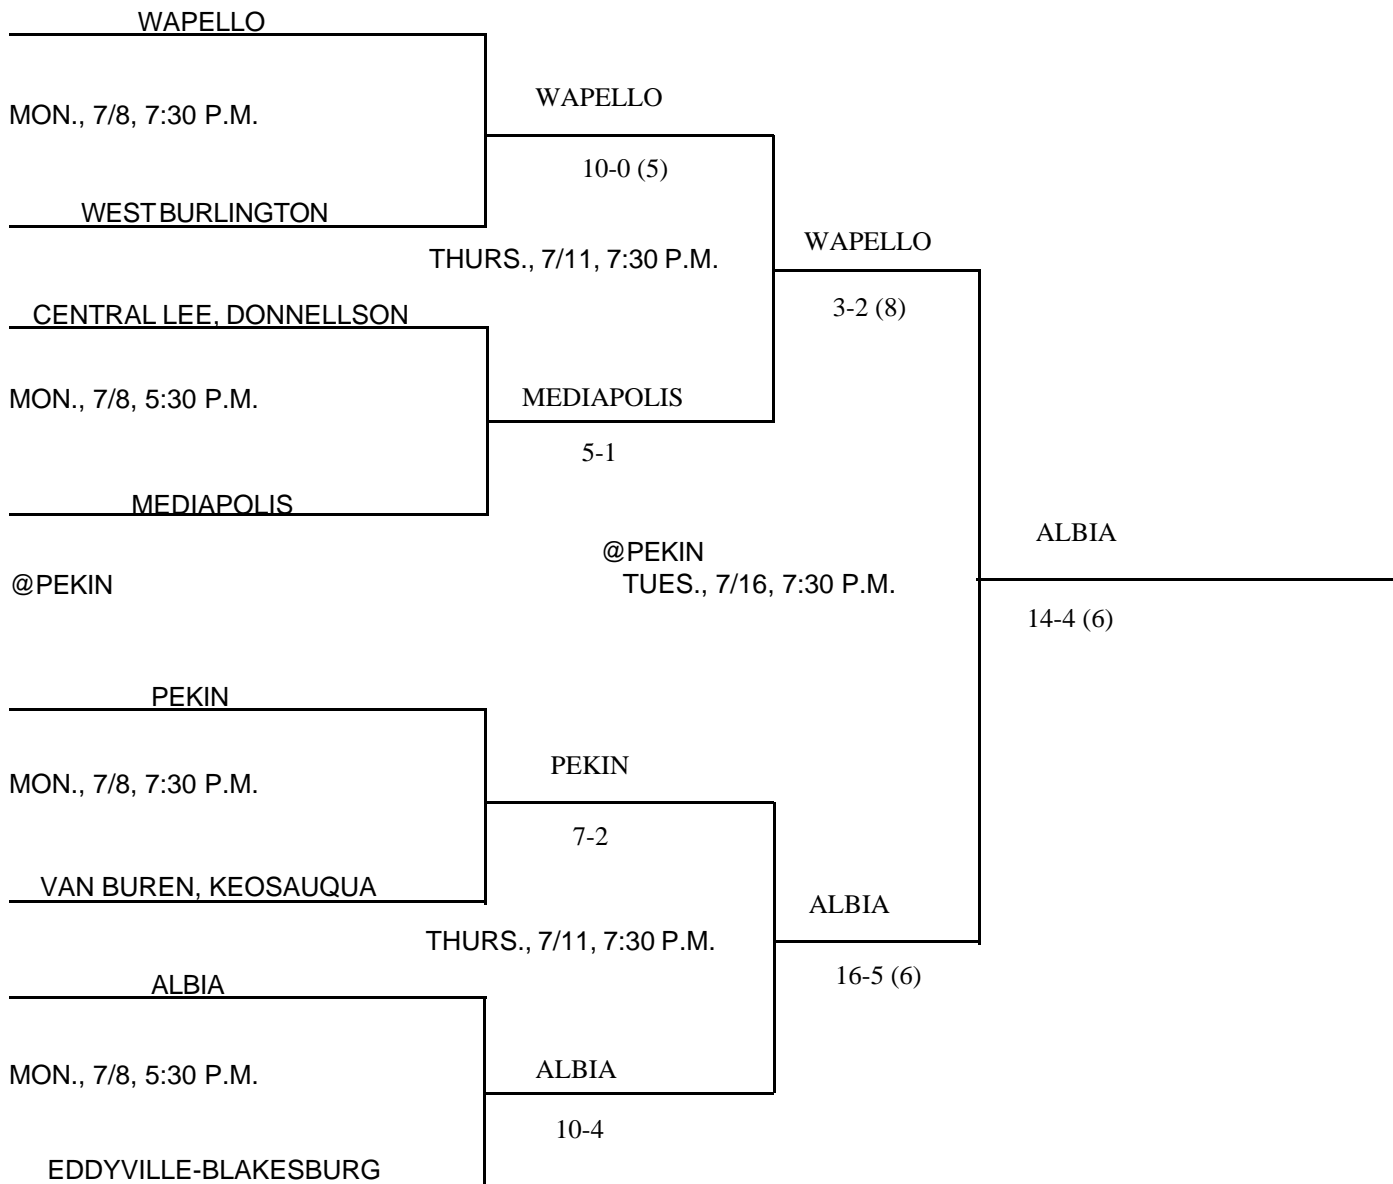

IOWA HIGH SCHOOL ATHLETIC ASSOCIATION

P.O. BOX 10

BOONE, IOWA 50036-0010

Pairings and Schedule of Tournaments/Meets Played

2002 BASEBALL TOURNAMENT

DISTRICT AT PEKIN; WEST BURLINGTON

CLASS: 2A

DISTRICT # 10

SUBSTATE # 5

DISTRICT DATES & MANAGERS: @PEKIN; 7/8, 7/11, 7/16; ART SATHOFF, AD
@WEST BURLINGTON; 7/8, 7/11; BILL NELSON, AD

@WEST BURLINGTON

Above pairings and time schedule established as directed by the Board of Control