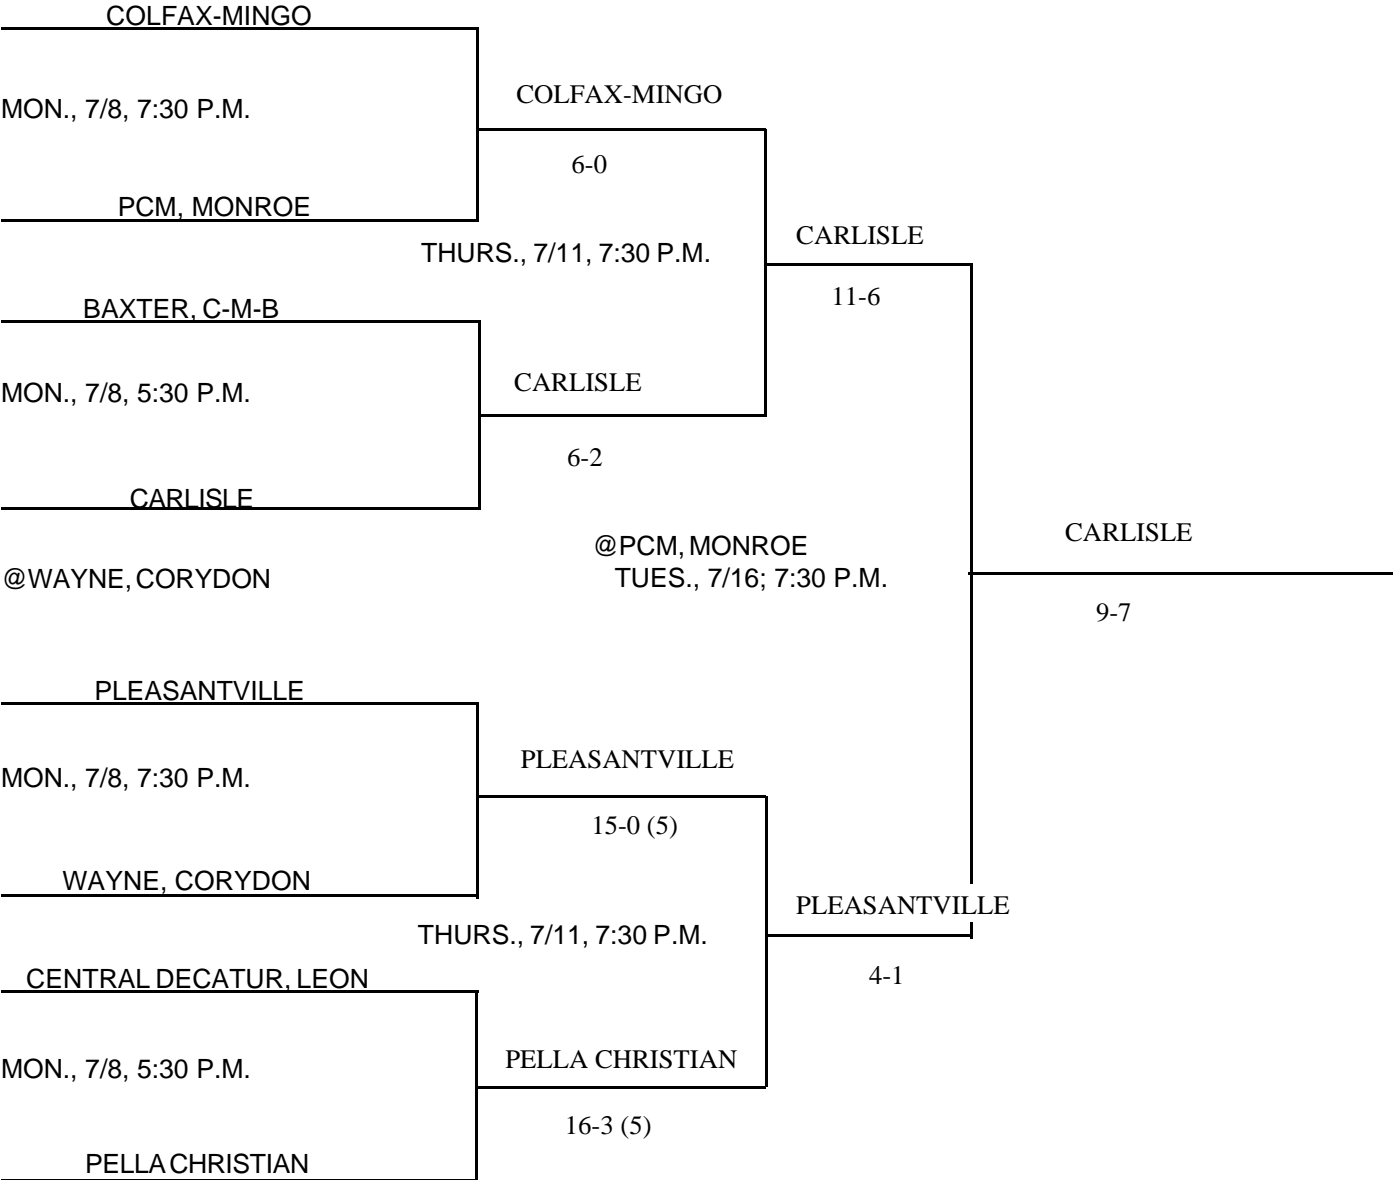

IOWA HIGH SCHOOL ATHLETIC ASSOCIATION
P.O. BOX 10
BOONE, IOWA 50036-0010
Pairings and Schedule of Tournaments/Meets Played
2002 BASEBALL TOURNAMENT

DISTRICT AT PCM, MONROE; WAYNE, CORYDON

CLASS: 2A
DISTRICT # 13
SUBSTATE # 7
DISTRICT DATES & MANAGERS: @PCM, MONROE, 7/8, 7/11, 7/16; BRIAN HAZELTON, AD
@WAYNE, CORYDON; 7/8, 7/11; PAUL MCFARLAND, AD

@PCM, MONROE

Above pairings and time schedule established as directed by the Board of Control