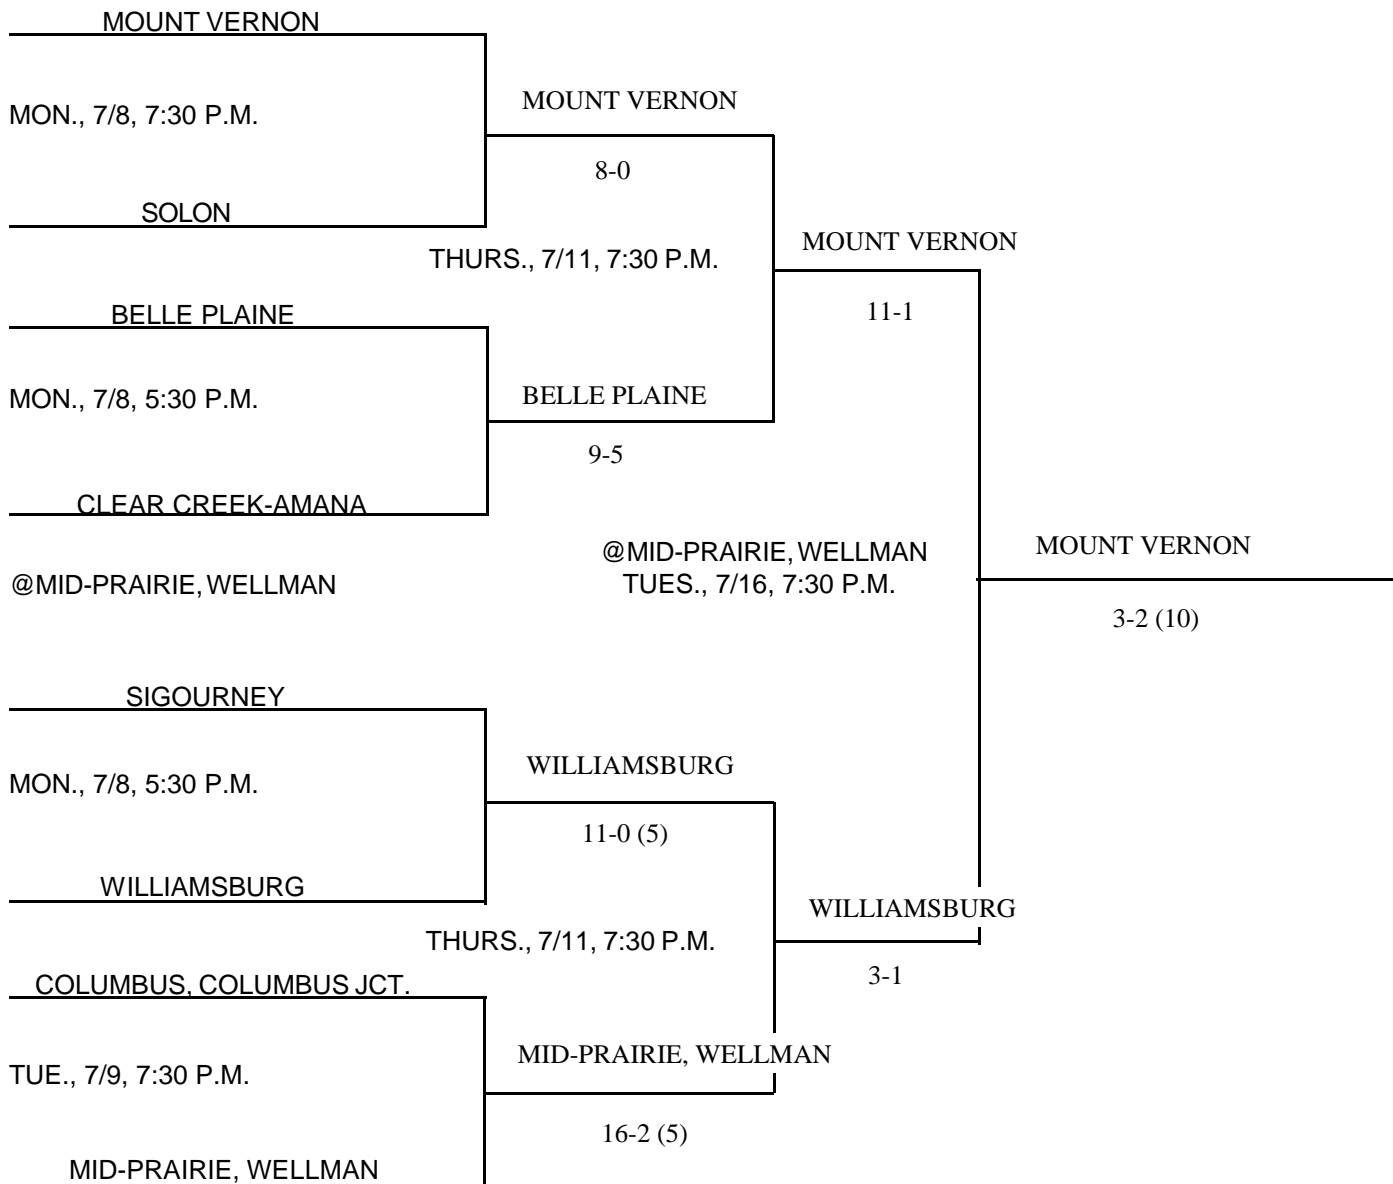

IOWA HIGH SCHOOL ATHLETIC ASSOCIATION

P.O. BOX 10

BOONE, IOWA 50036-0010

Pairings and Schedule of Tournaments/Meets Played

2002 BASEBALL TOURNAMENT

DISTRICT AT   MID-PRAIRIE, WELLMAN; MOUNT VERNON

CLASS: 2A

DISTRICT #9

SUBSTATE #5

DISTRICT DATES & MANAGERS: @MID-PRAIRIE, WELLMAN; 7/8, 7/11, 7/16; DON SHOWALTER, AD
                                          @MOUNT VERNON; 7/8, 7/11; JEFF SCHWIEBERT, AD

@MOUNT VERNON

Above pairings and time schedule established as directed by the Board of Control