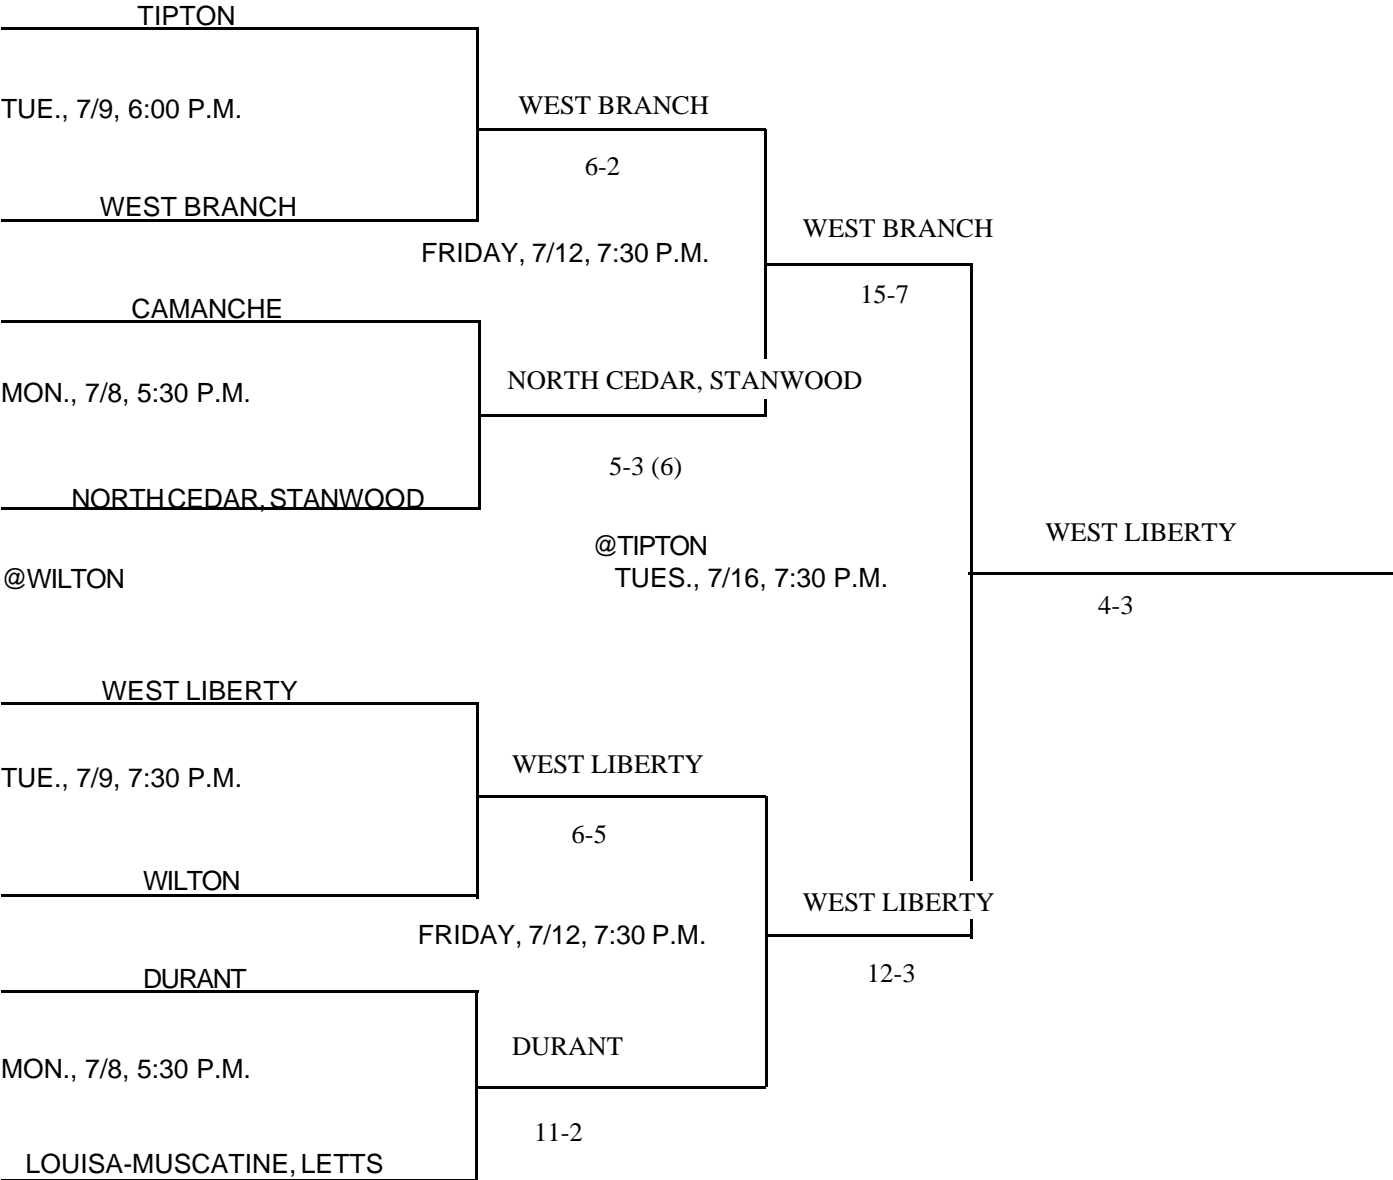

IOWA HIGH SCHOOL ATHLETIC ASSOCIATION
P.O. BOX 10
BOONE, IOWA 50036-0010
Pairings and Schedule of Tournaments/Meets Played
2002 BASEBALL TOURNAMENT

DISTRICT AT TIPTON; WILTON

CLASS: 2A
DISTRICT #8
SUBSTATE #4
DISTRICT DATES & MANAGERS: @TIPTON; 7/8, 7/11, 7/16; DAVID VOGELGESANG, AD
@WILTON; 7/8, 7/11; JOE BURNETT, AD

@TIPTON

Above pairings and time schedule established as directed by the Board of Control