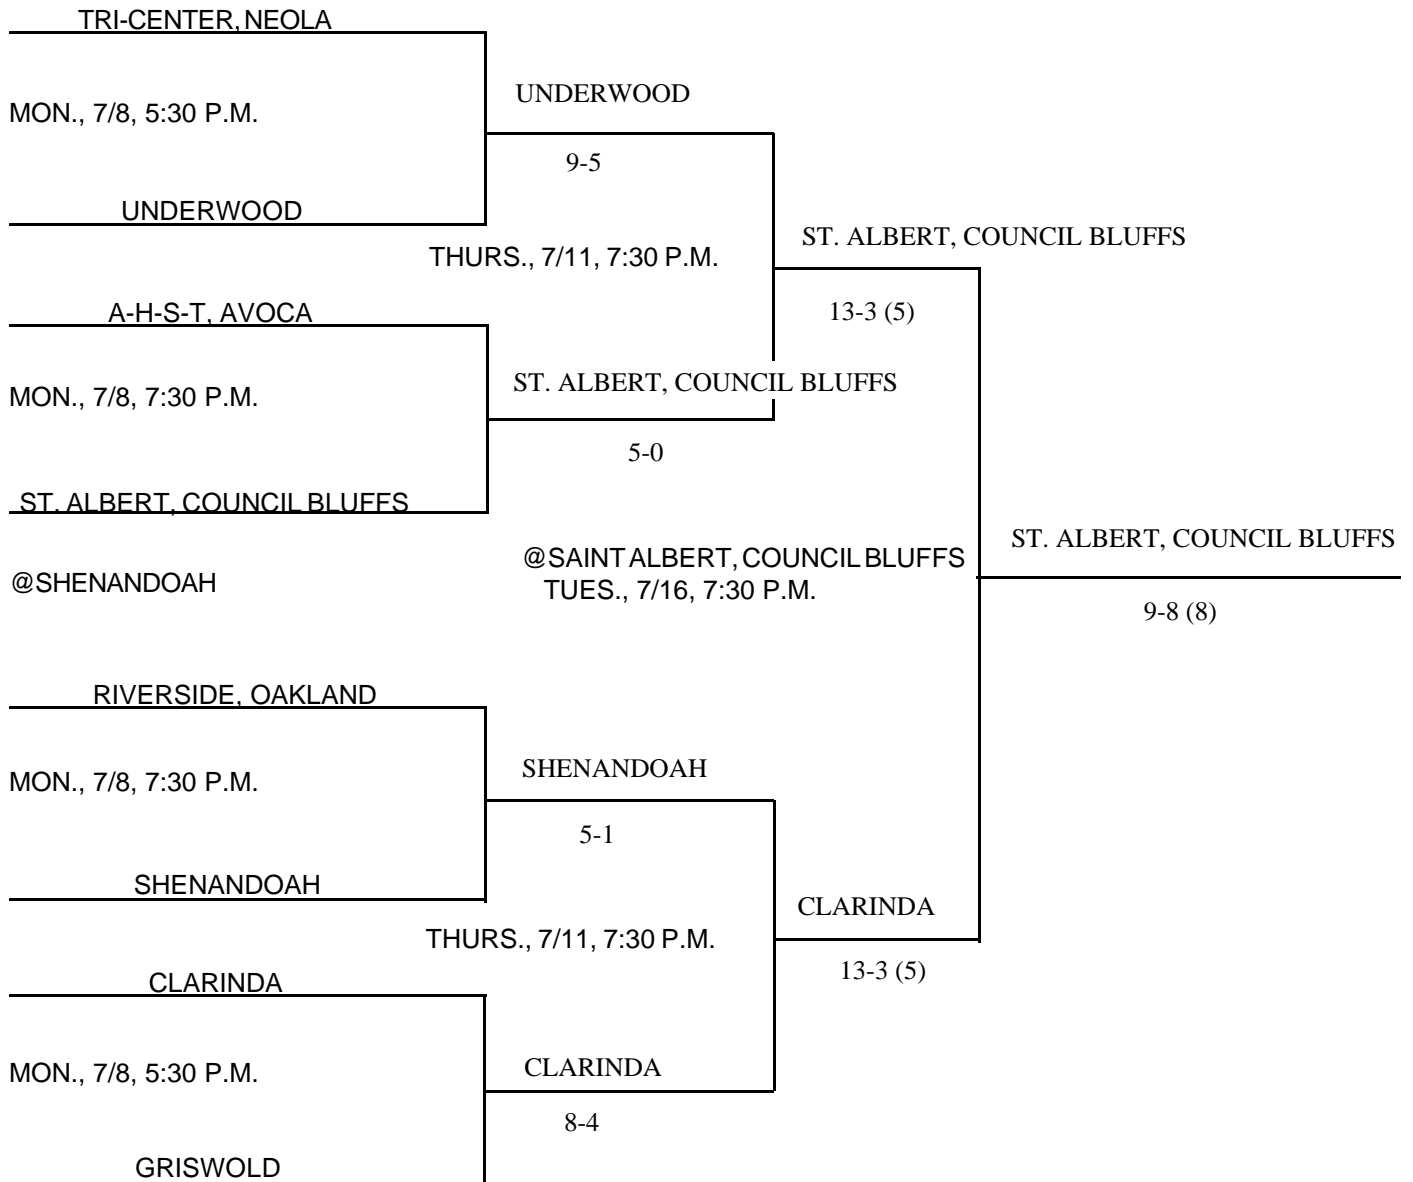

IOWA HIGH SCHOOL ATHLETIC ASSOCIATION
P.O. BOX 10
BOONE, IOWA 50036-0010
Pairings and Schedule of Tournaments/Meets Played
2002 BASEBALL TOURNAMENT

DISTRICT AT ST. ALBERT, COUNCIL BLUFFS; SHENANDOAH

CLASS: 2A
DISTRICT # 16
SUBSTATE # 8

DISTRICT DATES & MANAGERS: @ST. ALBERT, COUNCIL BLUFFS; 7/8, 7/11, 7/16; KEN SCHREIBER, AD
@SHENANDOAH; 7/8, 7/11; JOHN CONNELL, AD

@ST. ALBERT, COUNCIL BLUFFS

Above pairings and time schedule established as directed by the Board of Control