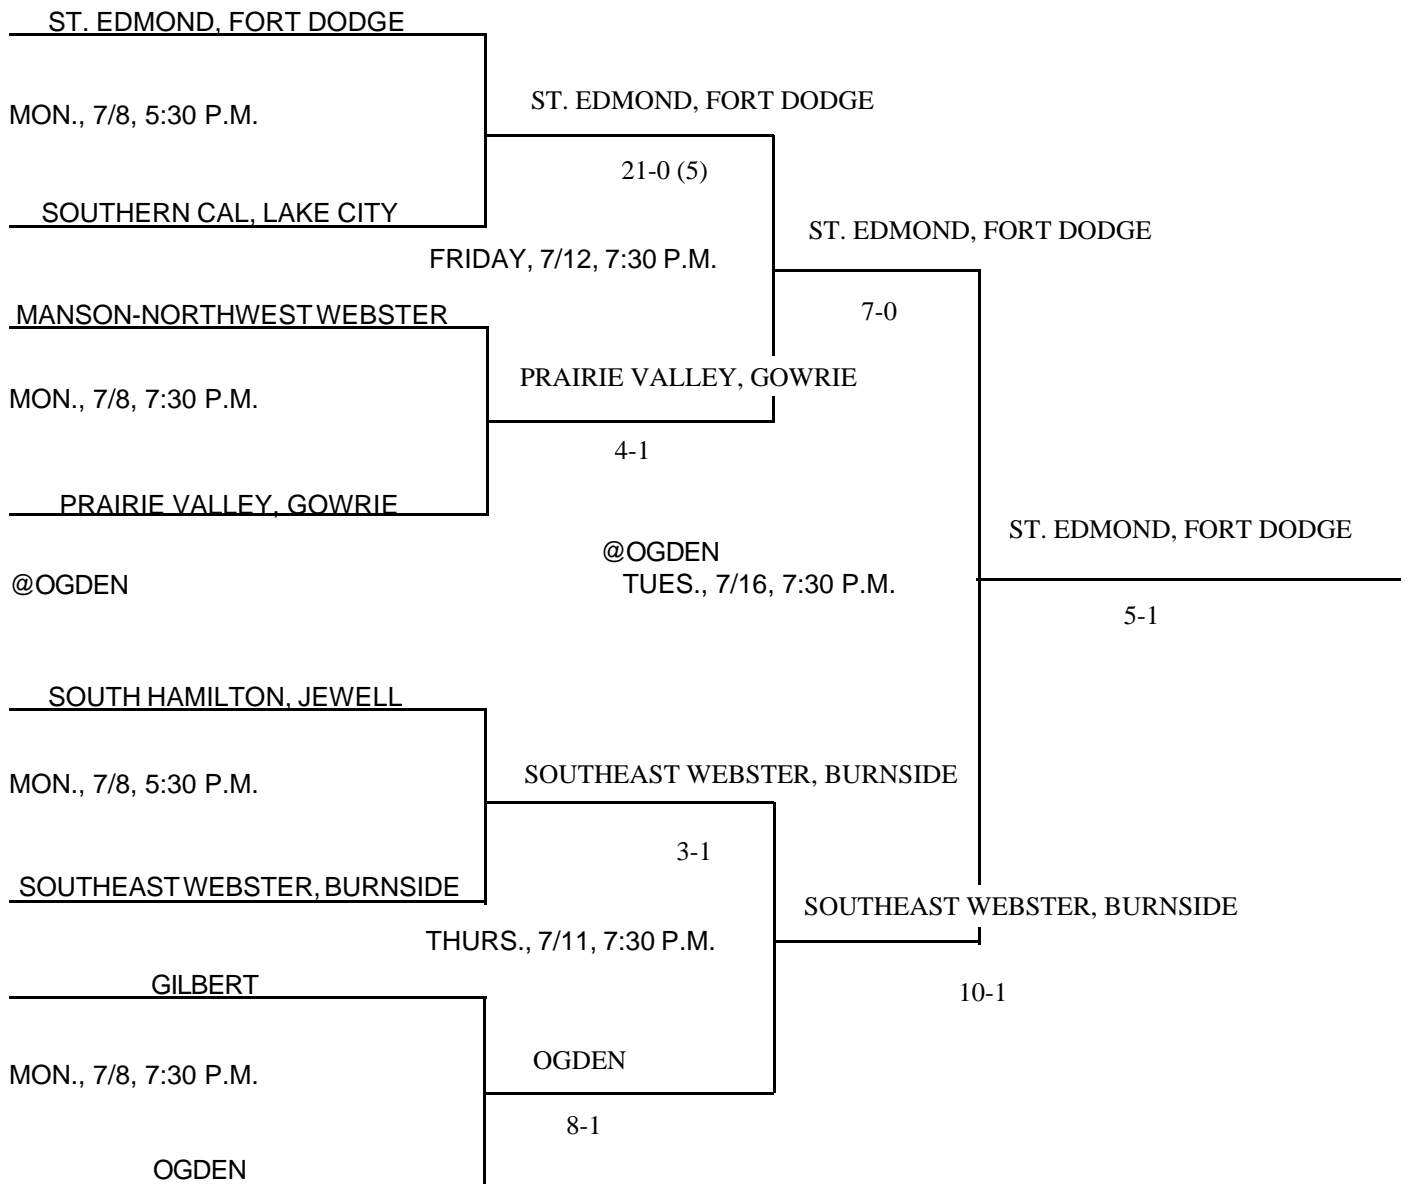

IOWA HIGH SCHOOL ATHLETIC ASSOCIATION

P.O. BOX 10

BOONE, IOWA 50036-0010

Pairings and Schedule of Tournaments/Meets Played

2002 BASEBALL TOURNAMENT

DISTRICT AT OGDEN; PRAIRIE VALLEY, GOWRIE

CLASS: 2A

DISTRICT #3

SUBSTATE #2

DISTRICT DATES & MANAGERS: @OGDEN; 7/8, 7/11, 7/16; BRIEN REIMERS, AD

@PRAIRIE VALLEY, GOWRIE; 7/8, 7/11; TOM BEACOM, AD

@PRAIRIE VALLEY, GOWRIE

Above pairings and time schedule established as directed by the Board of Control