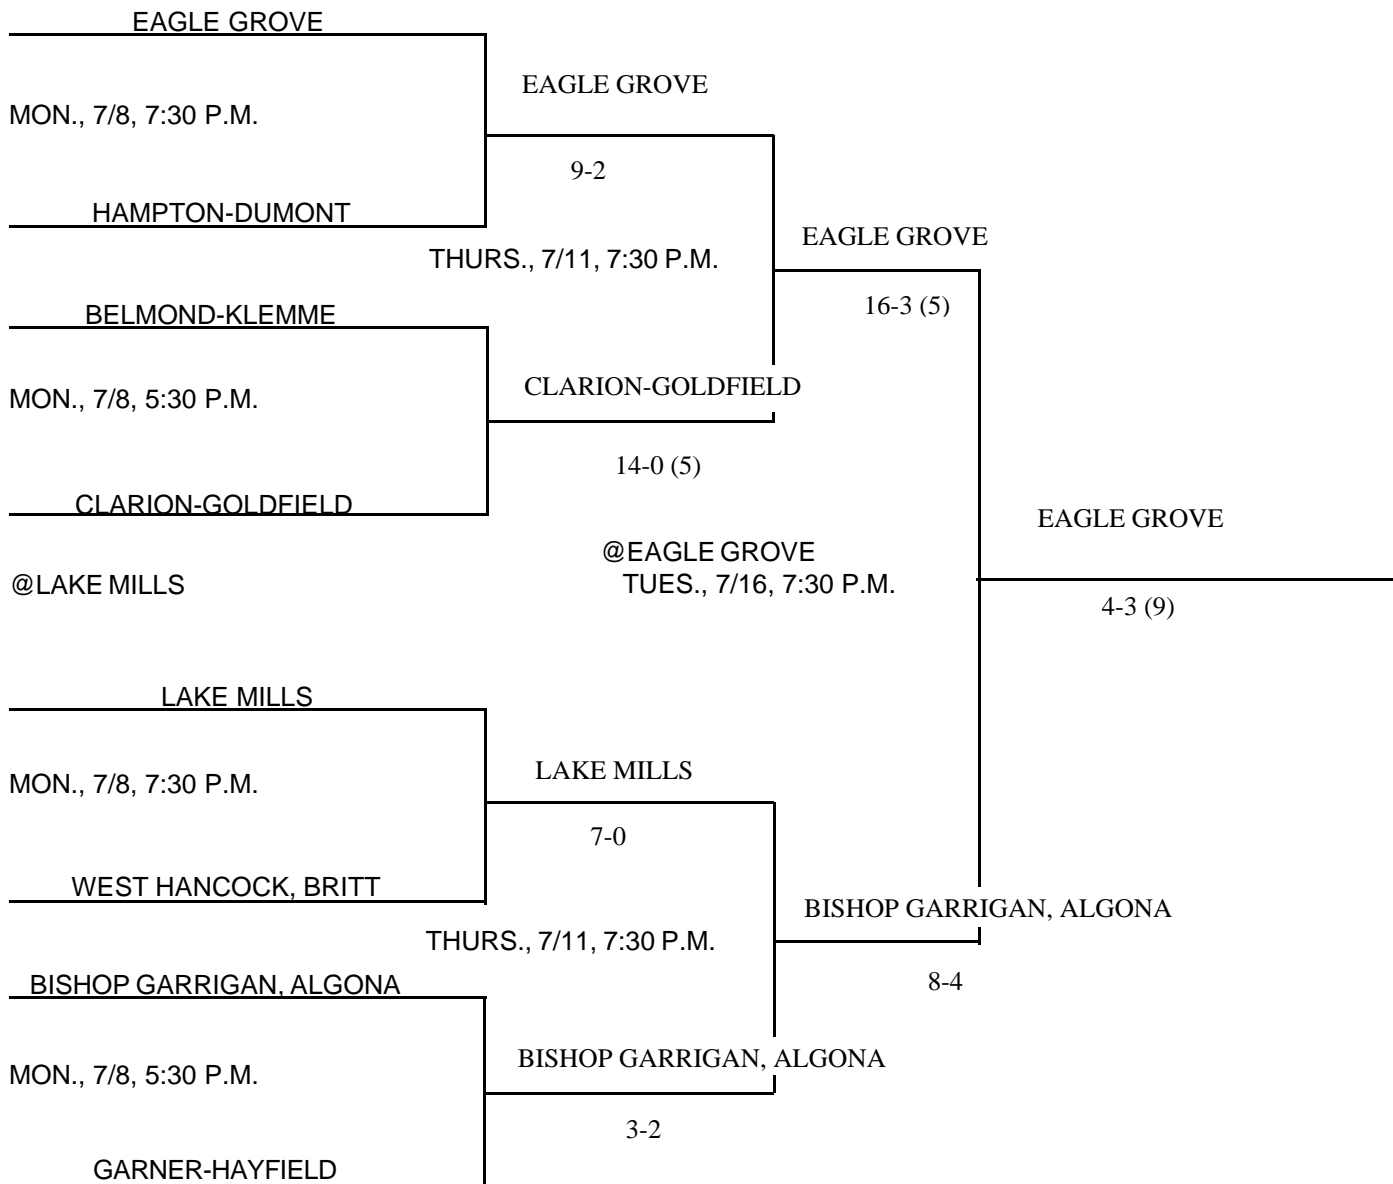

IOWA HIGH SCHOOL ATHLETIC ASSOCIATION

P.O. BOX 10

BOONE, IOWA 50036-0010

Pairings and Schedule of Tournaments/Meets Played

2002 BASEBALL TOURNAMENT

DISTRICT AT EAGLE GROVE; LAKE MILLS

CLASS: 2A

DISTRICT #4

SUBSTATE #2

DISTRICT DATES & MANAGERS: @EAGLE GROVE; 7/8, 7/11, 7/16; BRETT HERSOM, AD

@LAKE MILLS; 7/8, 7/11; MIKE HANSEN, AD

@EAGLE GROVE

Above pairings and time schedule established as directed by the Board of Control