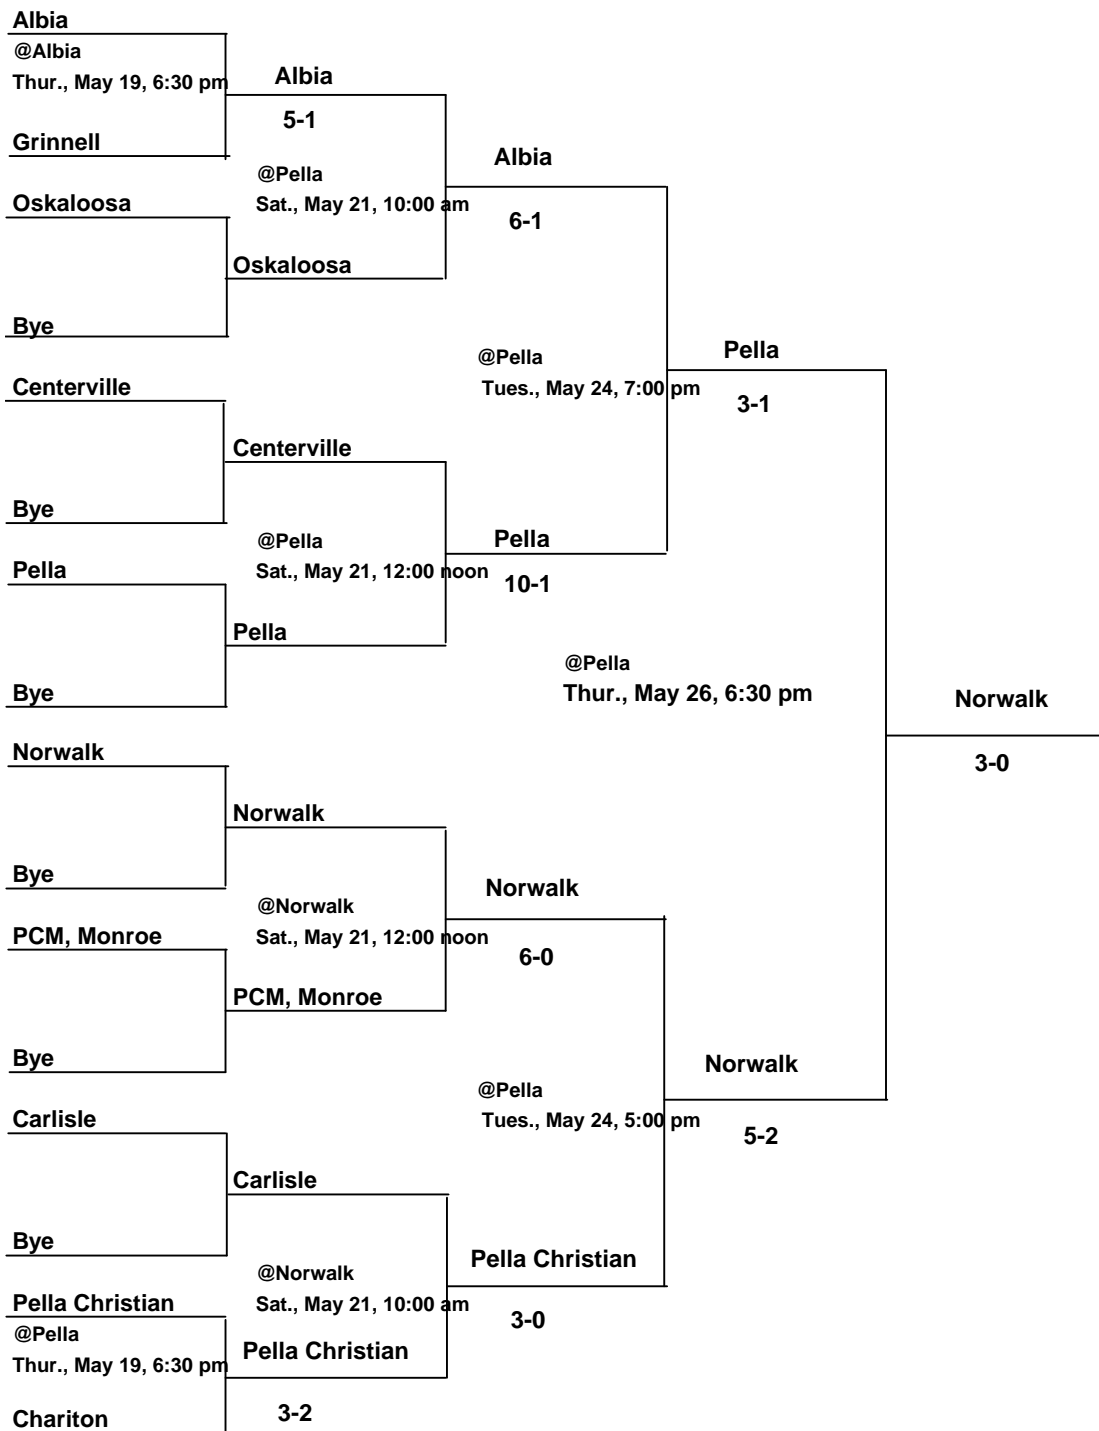

IOWA HIGH SCHOOL ATHLETIC ASSOCIATION

P. O. BOX 10
BOONE, IOWA 50036-0010

Pairings and Schedule of Tournaments/Meets Played
2005 SUBSTATE SOCCER TOURNAMENT - CLASS 1A

Substate #7

Dates: May 19, 21, 24, 26

TOP TEAM IN THE BRACKET IS THE HOME TEAM

ABOVE PAIRINGS AND TIME SCHEDULE ESTABLISHED AS DIRECTED BY THE BOARD OF CONTROL