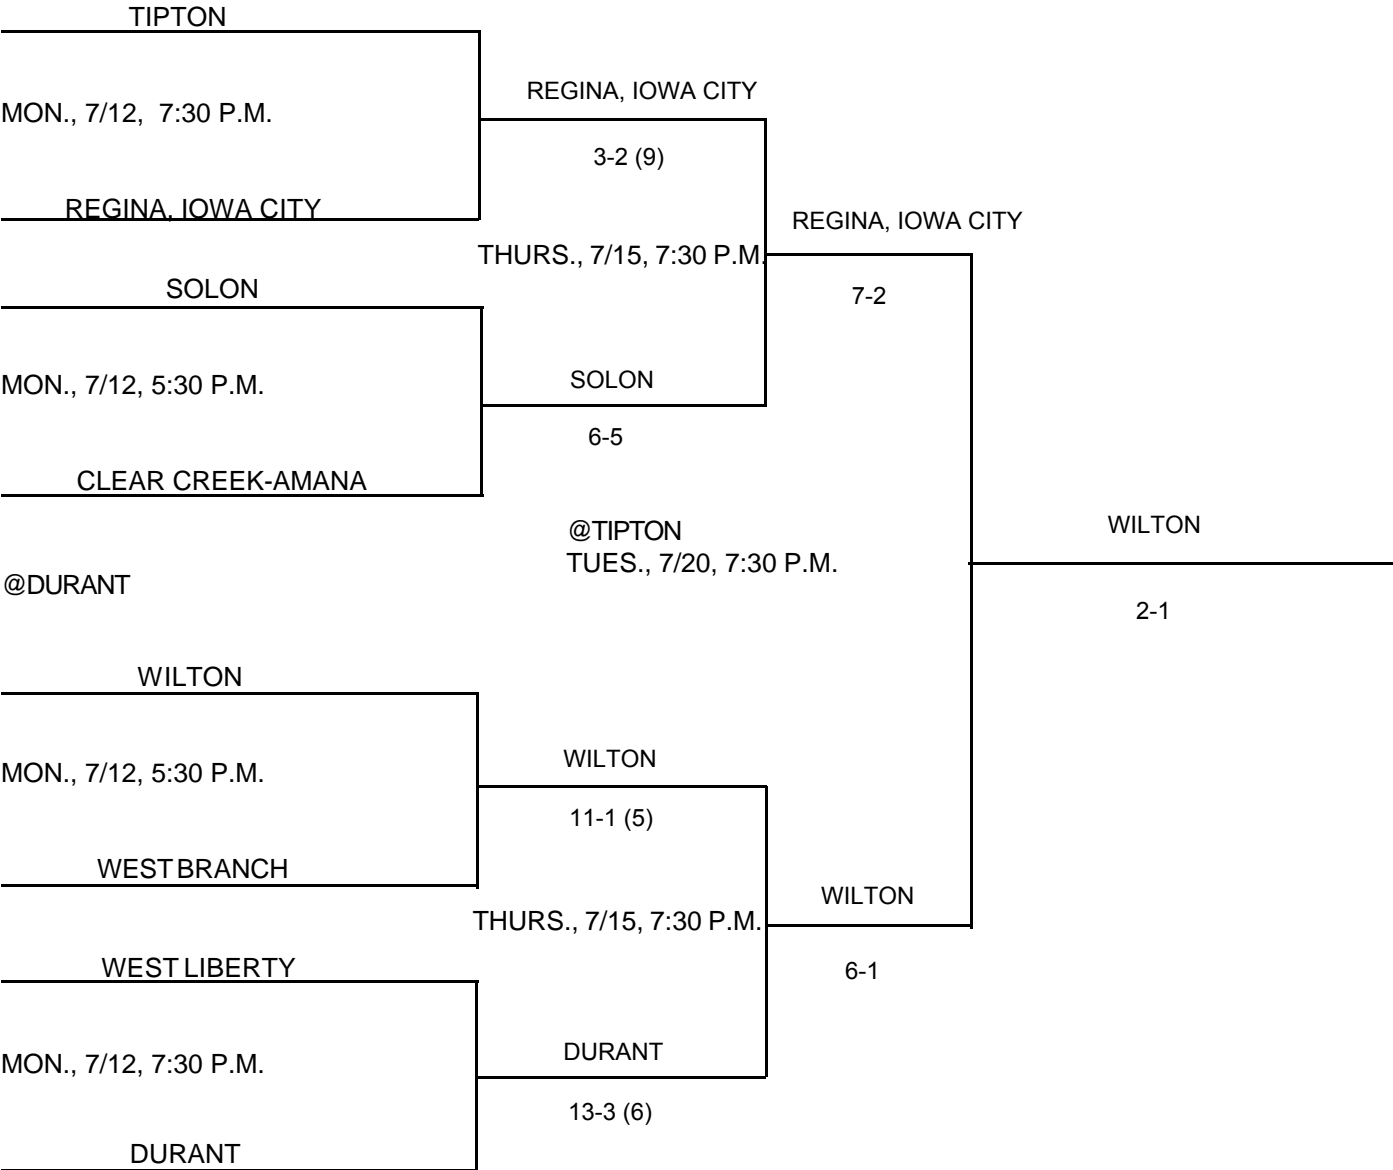

IOWA HIGH SCHOOL ATHLETIC ASSOCIATION
P.O. BOX 10
BOONE, IOWA 50036-0010
Pairings and Schedule of Tournaments/Meets Played
2004 BASEBALL TOURNAMENT

DISTRICT AT   DURANT; TIPTON

CLASS: 2A
DISTRICT: # 10
SUBSTATE # 5
DATES & MANAGERS: @DURANT; 7/12, 7/15; DAVID REYNOLDS, AD
                                  @TIPTON; 7/12, 7/15, 7/20; DAVID VOGELGESANG, AD

@TIPTON

Above pairings and time schedule established as directed by the Board of Control