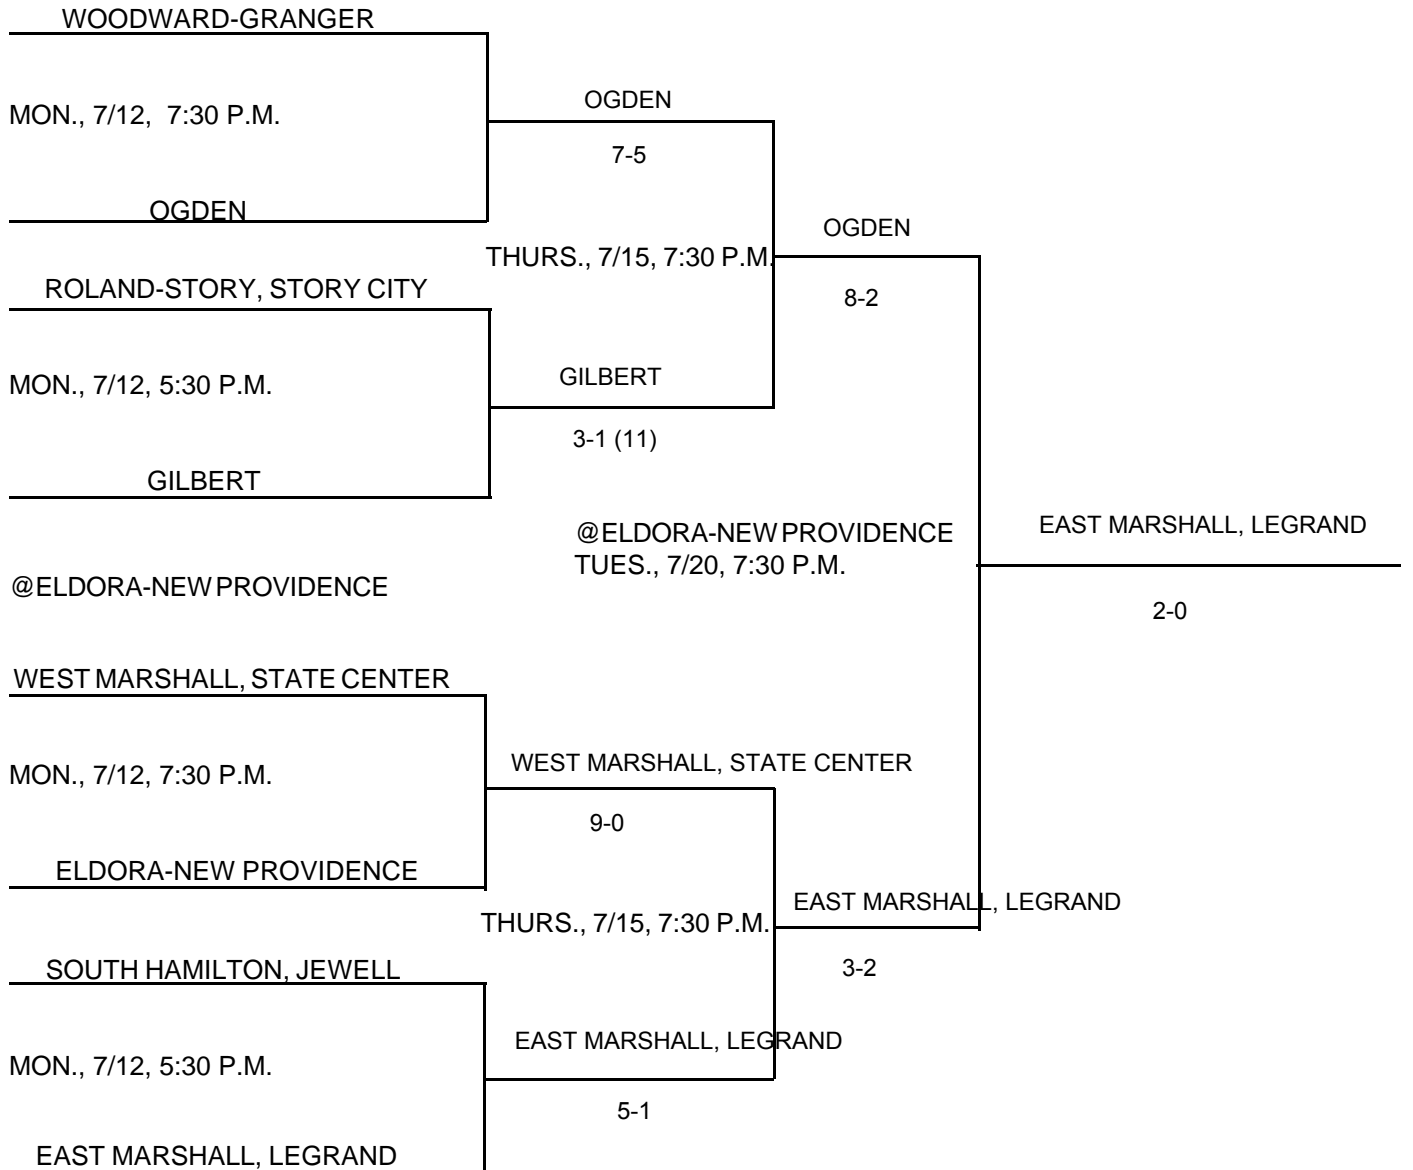

SUBSTATE #3

DATES & MANAGERS: @ELDORA-NEW PROVIDENCE; 7/12, 7/15, 7/20; RHETT BARRETT, AD
@OGDEN; 7/12, 7/15; BRIAN REIMERS, AD

@OGDEN

Above pairings and time schedule established as directed by the Board of Control