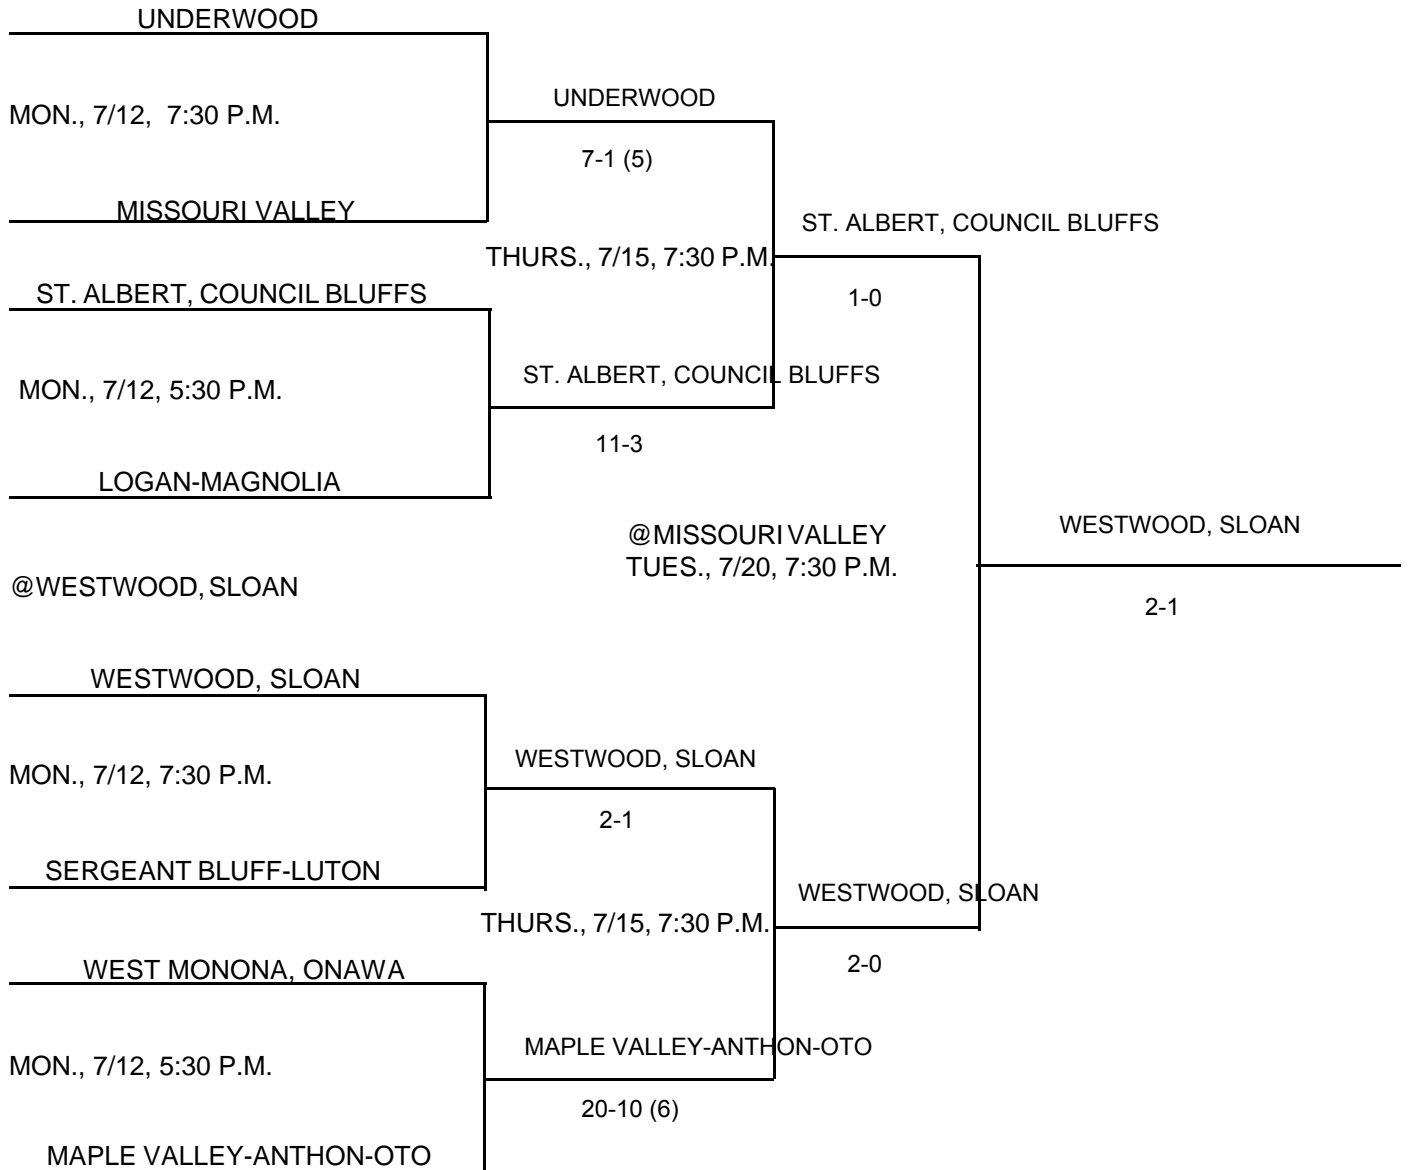

IOWA HIGH SCHOOL ATHLETIC ASSOCIATION

P.O. BOX 10

BOONE, IOWA 50036-0010

Pairings and Schedule of Tournaments/Meets Played

2004 BASEBALL TOURNAMENT

DISTRICT AT MISSOURI VALLEY; WESTWOOD, SLOAN

CLASS: 2A

DISTRICT: # 16

SUBSTATE # 8

DATES & MANAGERS: @MISSOURI VALLEY; 7/12, 7/15, 7/20; CHRIS LENGFELDER, AD

@WESTWOOD, SLOAN; 7/12, 7/15; TODD GREDER, AD

@MISSOURI VALLEY

Above pairings and time schedule established as directed by the Board of Control