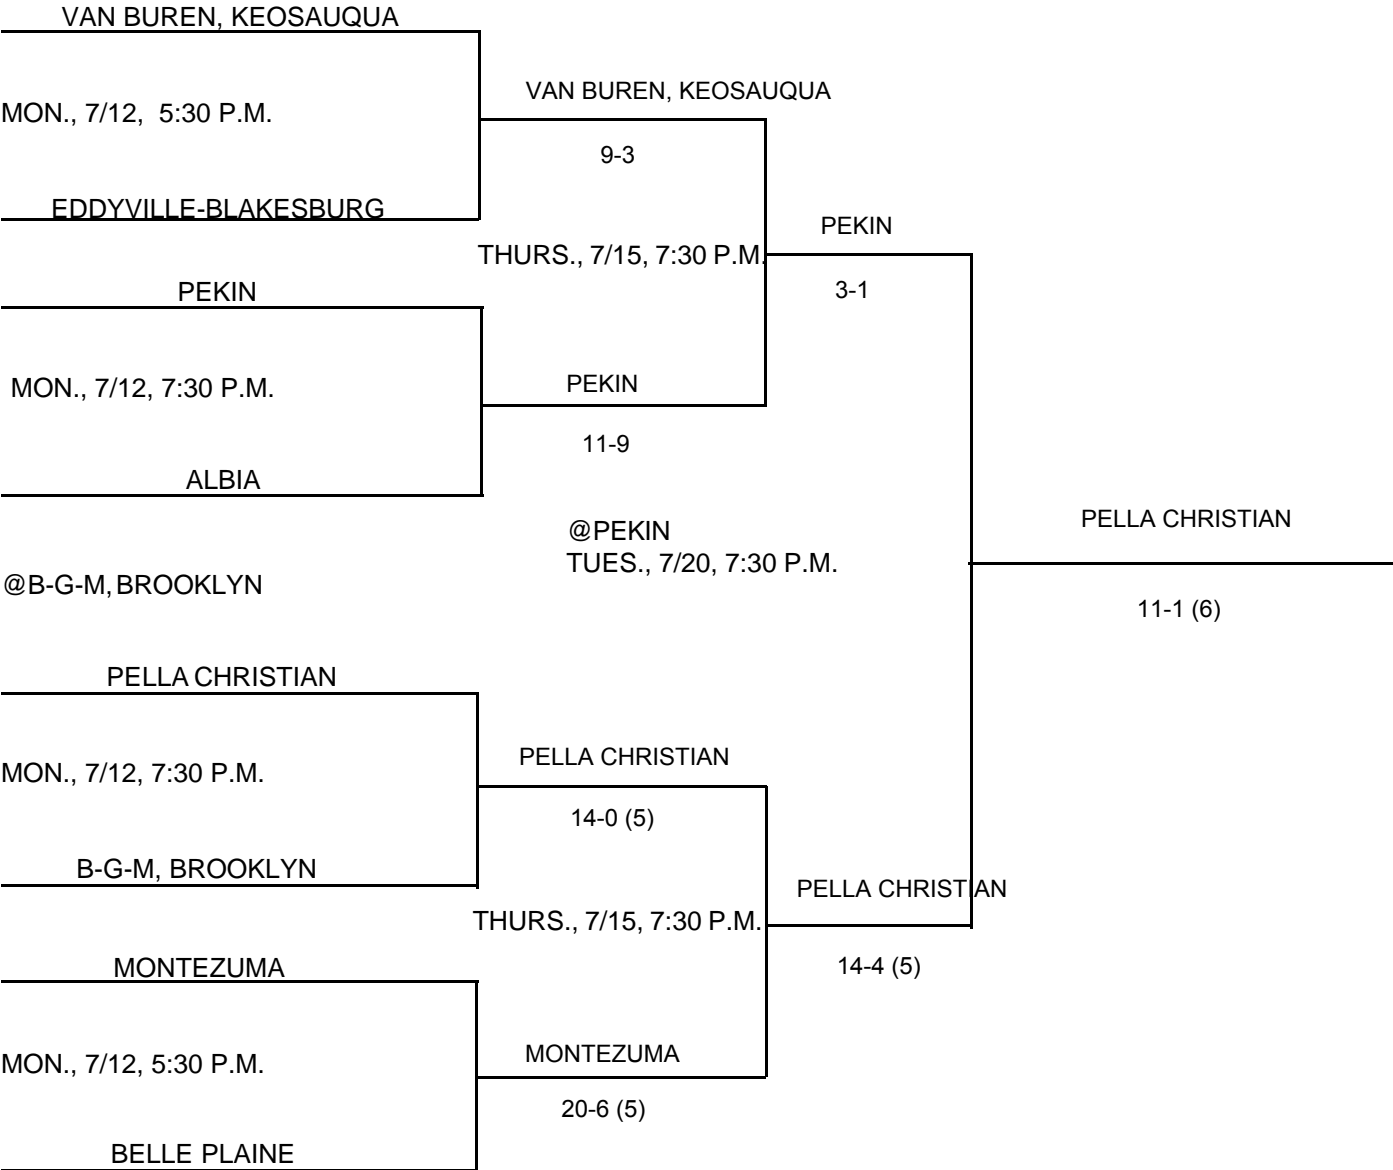

IOWA HIGH SCHOOL ATHLETIC ASSOCIATION
P.O. BOX 10
BOONE, IOWA 50036-0010
Pairings and Schedule of Tournaments/Meets Played
2004 BASEBALL TOURNAMENT

DISTRICT AT   B-G-M, BROOKLYN; PEKIN

CLASS: 2A
DISTRICT: # 12
SUBSTATE # 6
DATES & MANAGERS: @B-G-M, BROOKLYN; 7/12, 7/15; GARY SCHROEDER, AD
                                  @PEKIN; 7/12, 7/15, 7/20; DANIEL MAEDER, AD

@PEKIN

Above pairings and time schedule established as directed by the Board of Control