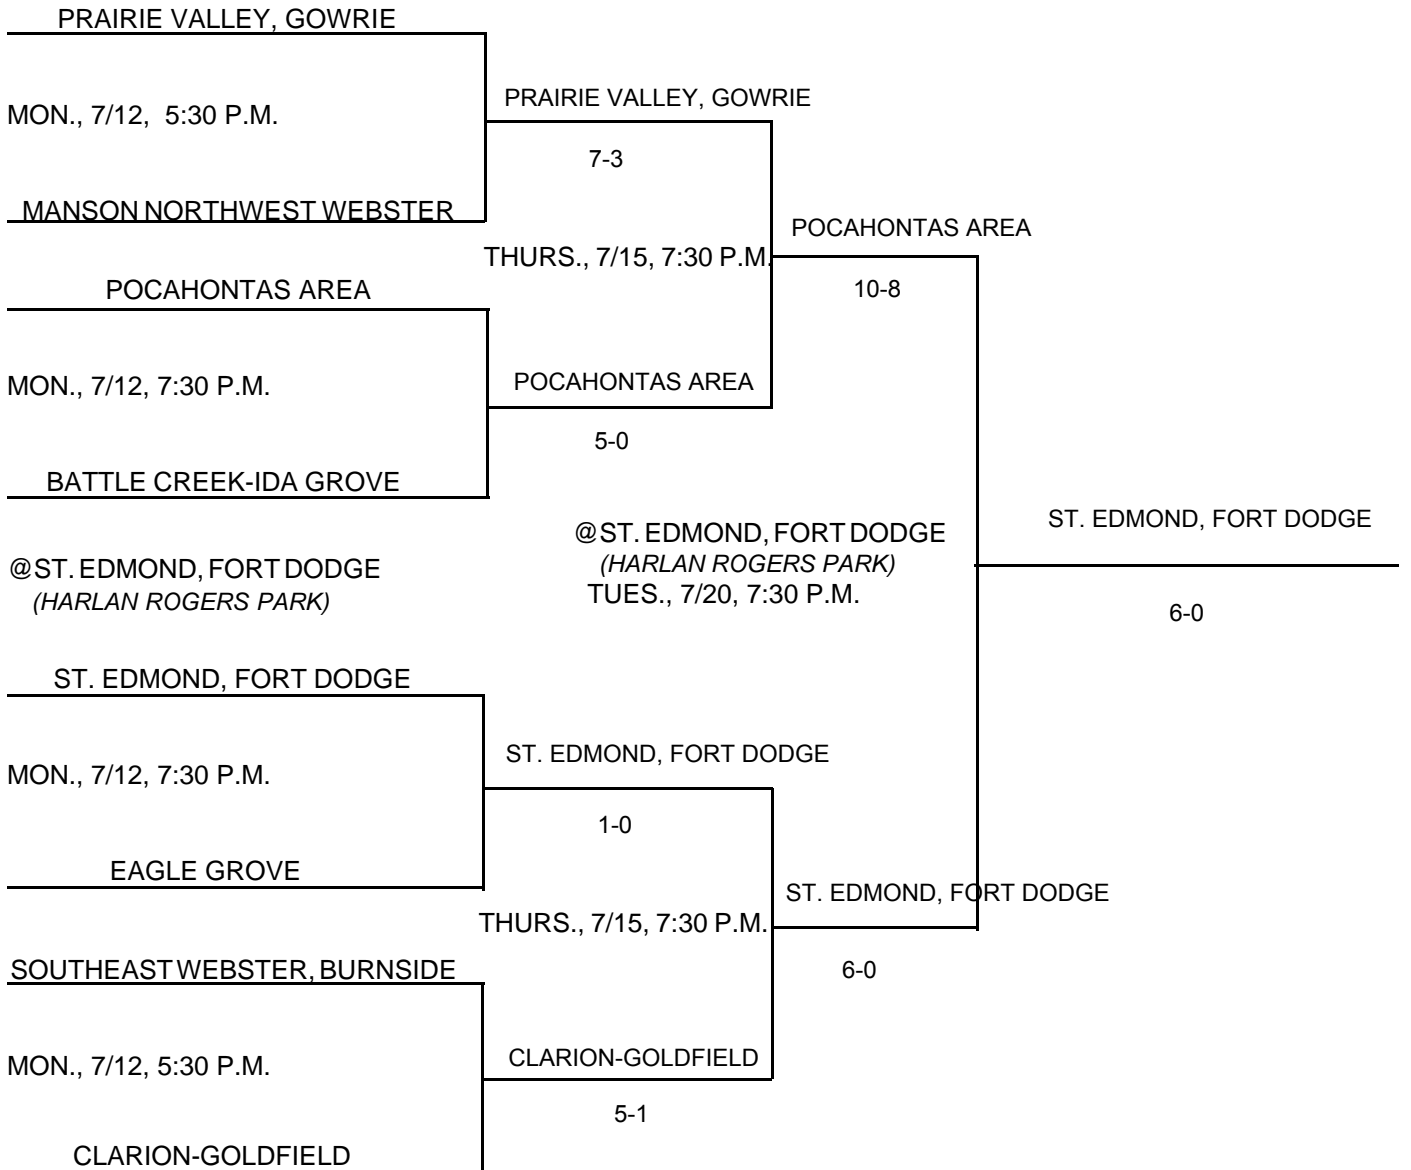

CLASS: 2A

DISTRICT: #3

SUBSTATE #2

DATES & MANAGERS: @POCAHONTAS AREA; 7/12, 7/15; BRANDON RUFFRIDGE, AD
@ST. EDMOND, FORT DODGE; 7/12, 7/15, 7/20; JOE SHANKS, AD

@POCAHONTAS AREA

Above pairings and time schedule established as directed by the Board of Control