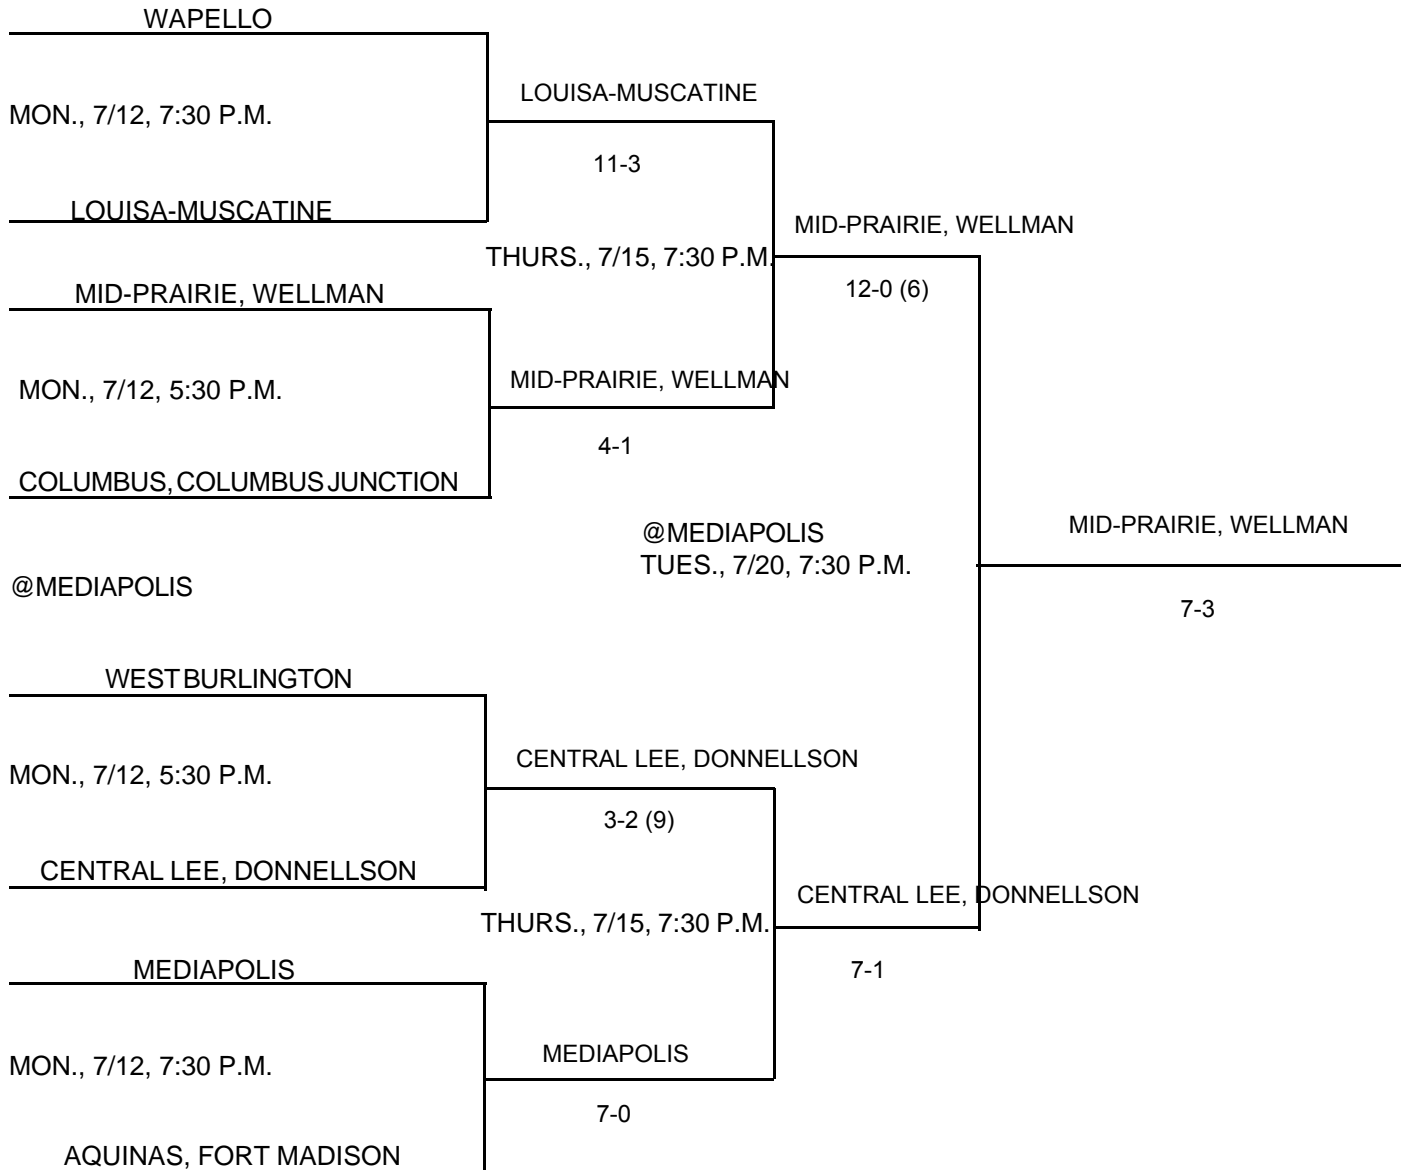

IOWA HIGH SCHOOL ATHLETIC ASSOCIATION
P.O. BOX 10
BOONE, IOWA 50036-0010
Pairings and Schedule of Tournaments/Meets Played
2004 BASEBALL TOURNAMENT

DISTRICT AT   LOUISA-MUSCATINE; MEDIAPOLIS

CLASS: 2A

DISTRICT: # 11

SUBSTATE # 6

DATES & MANAGERS: @LOUISA-MUSCATINE; 7/12, 7/15; DUANE WILLIAMS, AD
                                  @MEDIAPOLIS; 7/12, 7/15, 7/20; LYLE MCCONNELL, AD

@LOUISA-MUSCATINE

Above pairings and time schedule established as directed by the Board of Control