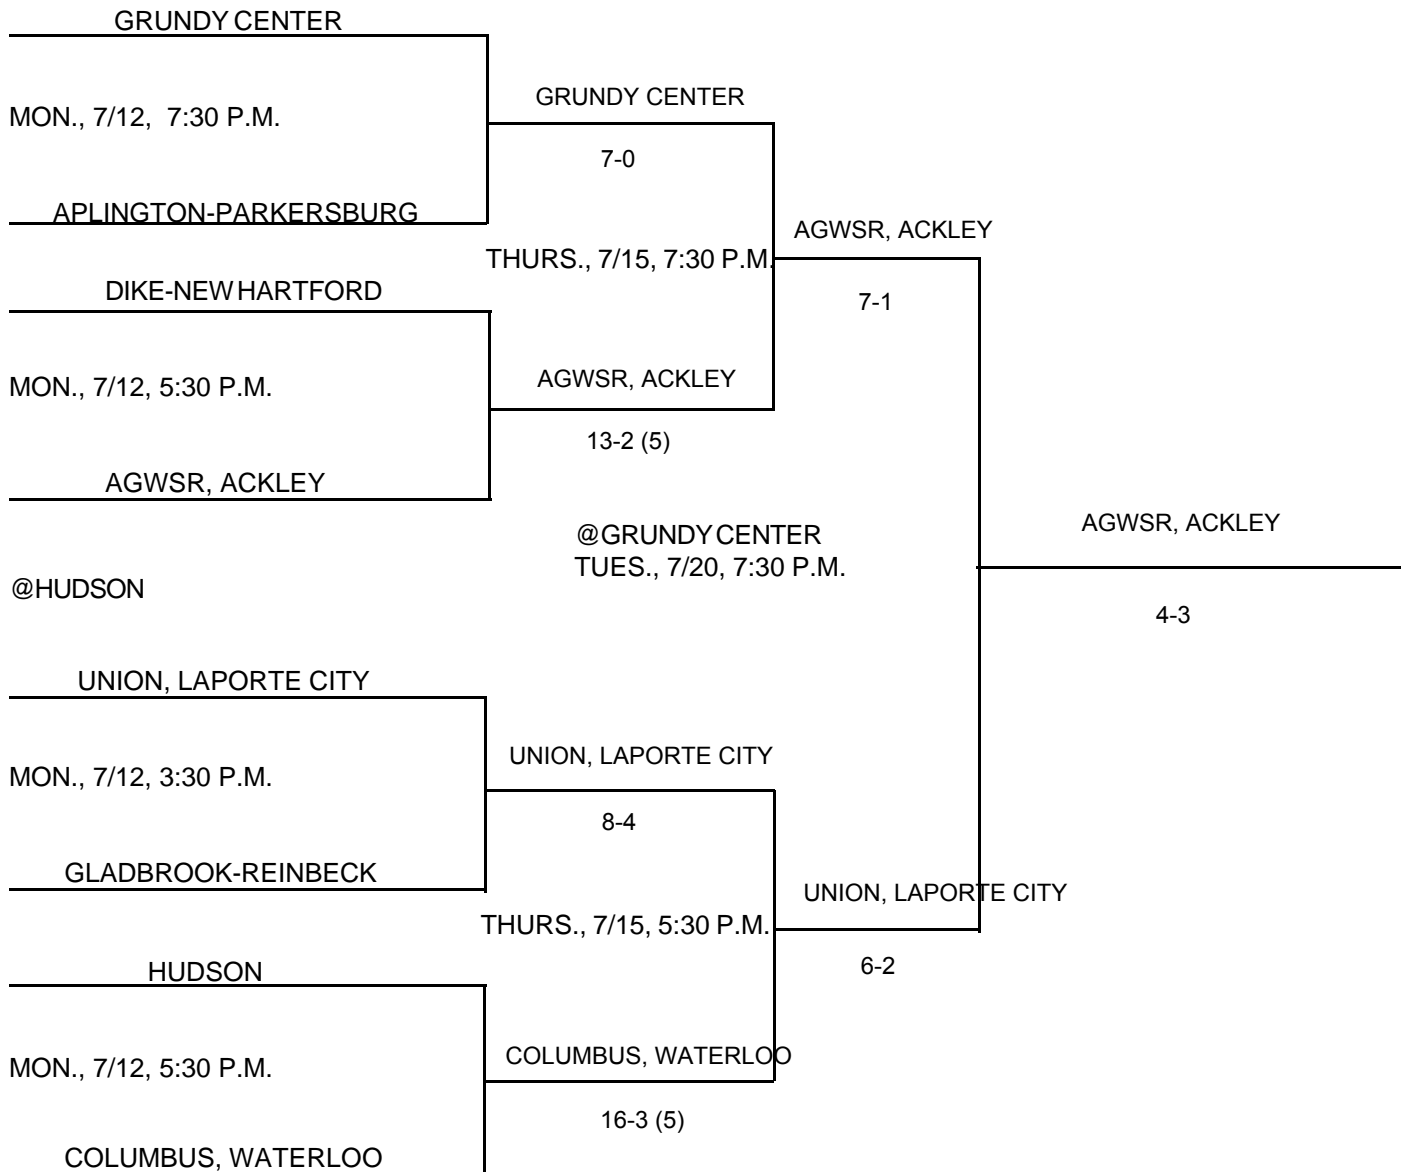

IOWA HIGH SCHOOL ATHLETIC ASSOCIATION
P.O. BOX 10
BOONE, IOWA 50036-0010
Pairings and Schedule of Tournaments/Meets Played
2004 BASEBALL TOURNAMENT

DISTRICT AT GRUNDY CENTER; HUDSON

CLASS: 2A

DISTRICT: #6

SUBSTATE #3

DATES & MANAGERS: @GRUNDY CENTER; 7/12, 7/15, 7/20; ROLLIE ACKERMAN, AD
@HUDSON; 7/12, 7/15; KEVIN WURTZER, AD

@GRUNDY CENTER

Above pairings and time schedule established as directed by the Board of Control