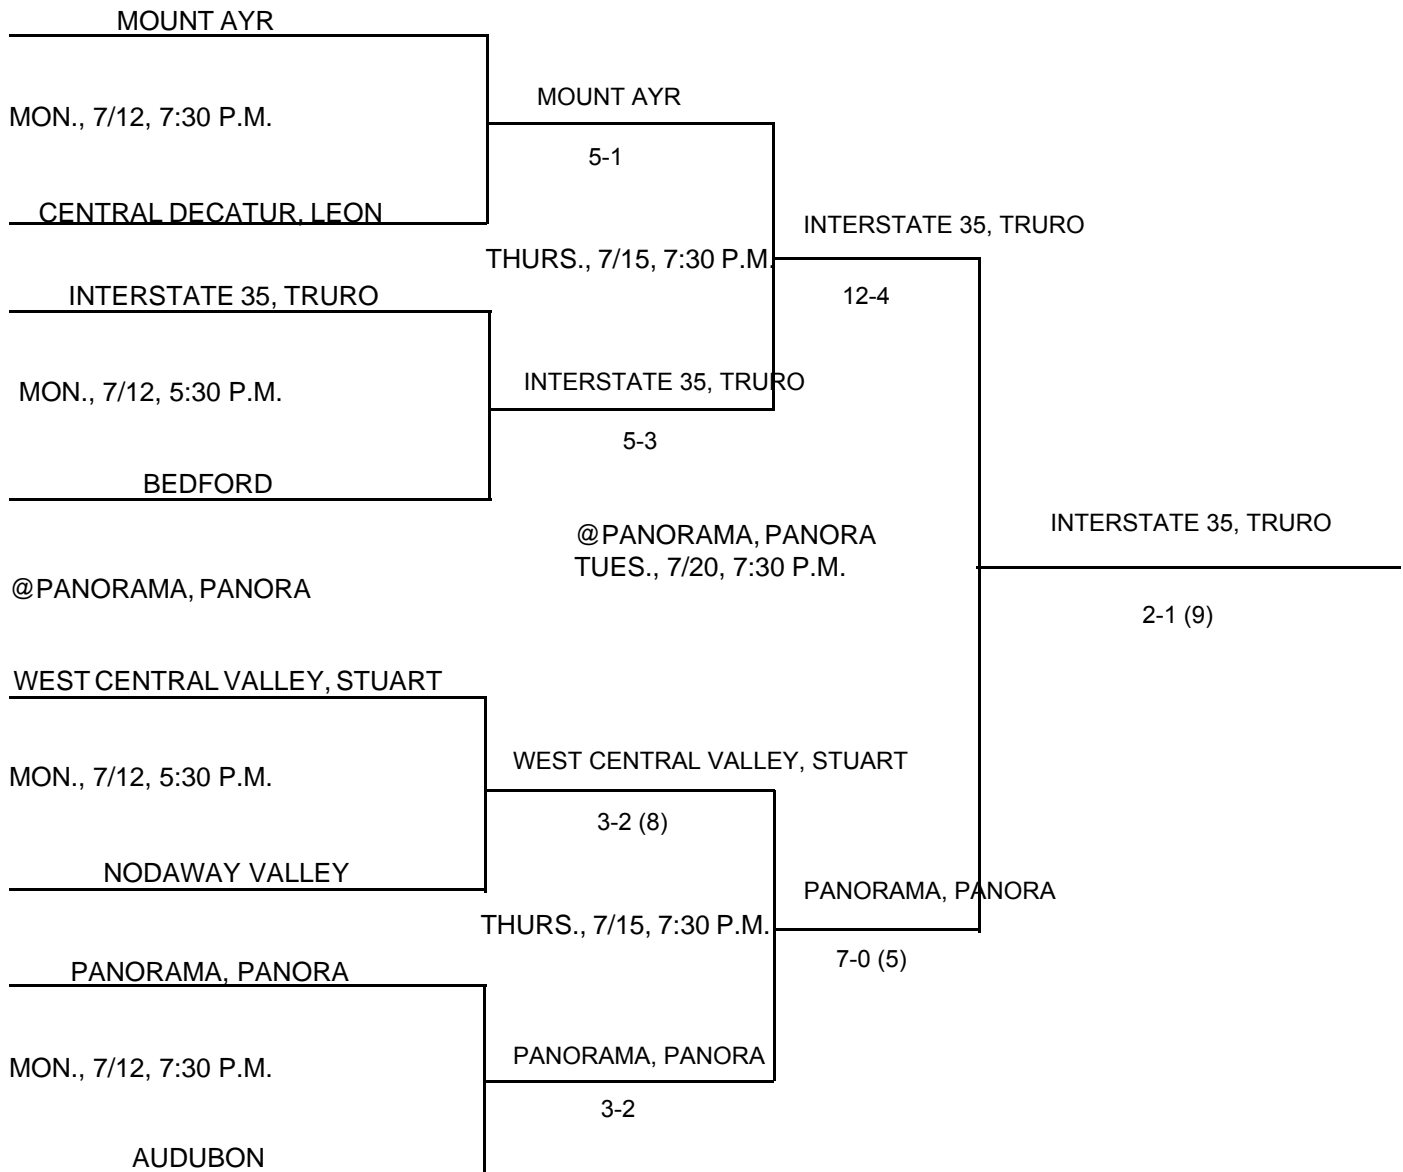

IOWA HIGH SCHOOL ATHLETIC ASSOCIATION
P.O. BOX 10
BOONE, IOWA 50036-0010
Pairings and Schedule of Tournaments/Meets Played
2004 BASEBALL TOURNAMENT

DISTRICT AT   MOUNT AYR; PANORAMA, PANORA

CLASS: 2A

DISTRICT: # 14

SUBSTATE # 7

DATES & MANAGERS: @MOUNT AYR; 7/12, 7/15; JAMES SMITH, AD
                                  @PANORAMA, PANORA; 7/12, 7/15, 7/20; ROD STANLEY, AD

@MOUNTAYR

Above pairings and time schedule established as directed by the Board of Control