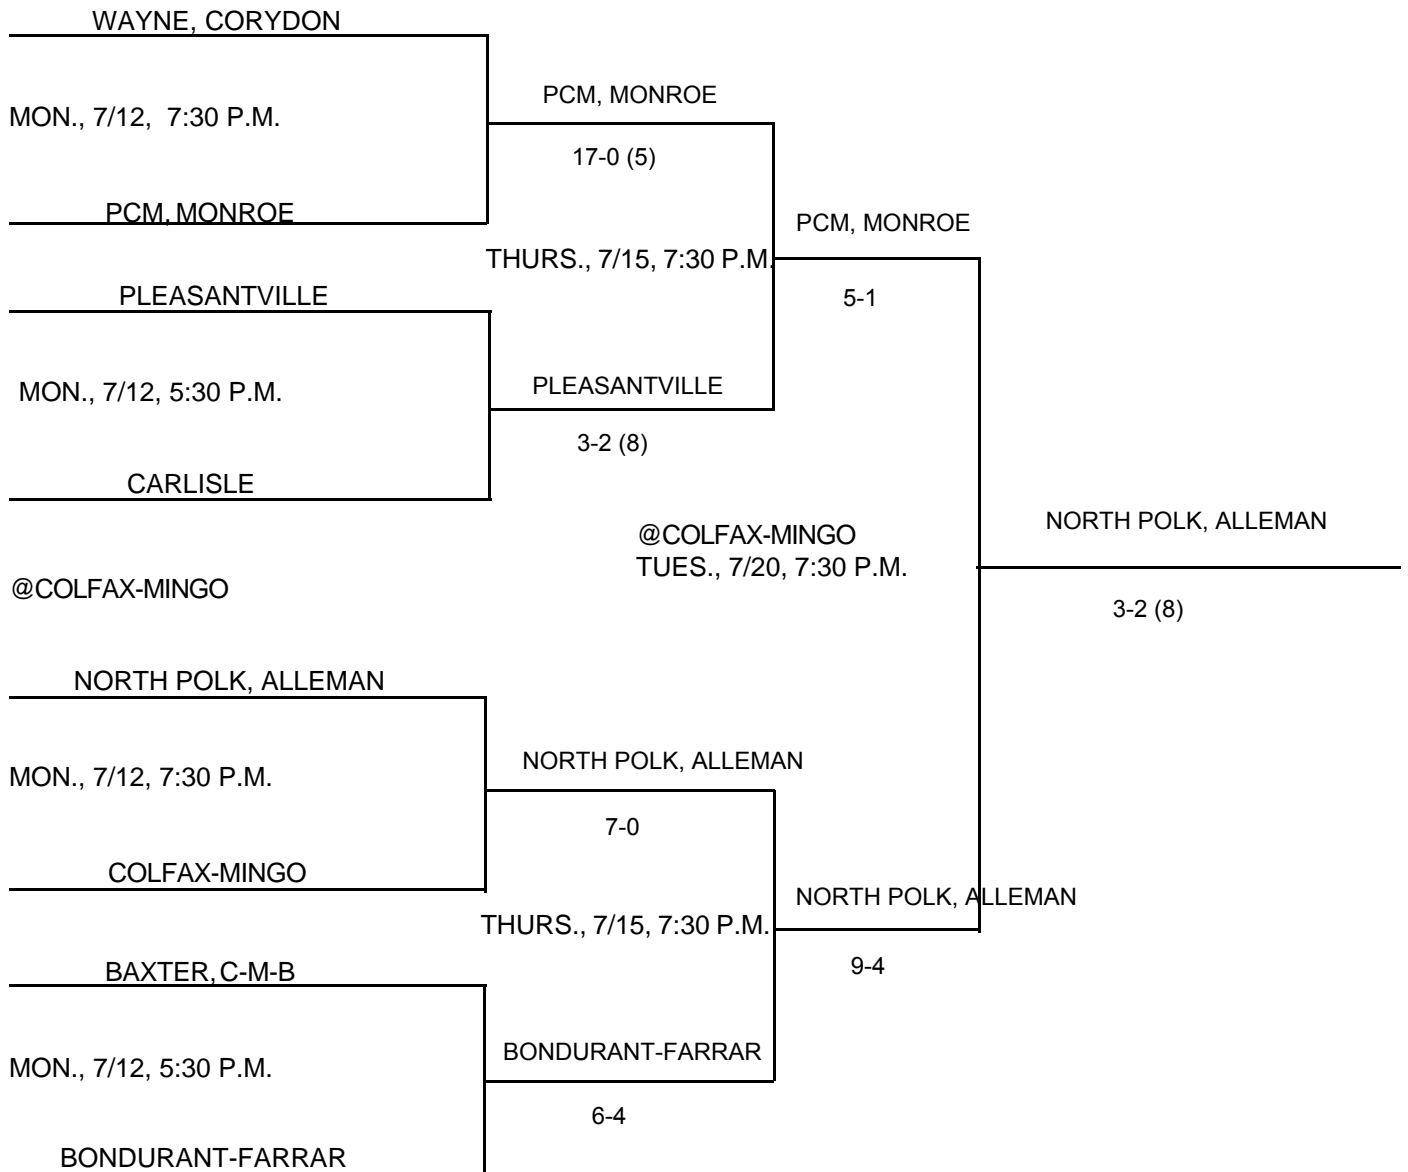

DISTRICT AT COLFAX-MINGO; PCM, MONROE

CLASS: 2A

DISTRICT: # 13

SUBSTATE # 7

DATES & MANAGERS: @COLFAX-MINGO; 7/12, 7/15, 7/20; BRYAN POULTER, AD
@PCM, MONROE; 7/12, 7/15; BRIAN HAZELTON, AD

@PCM, MONROE

Above pairings and time schedule established as directed by the Board of Control