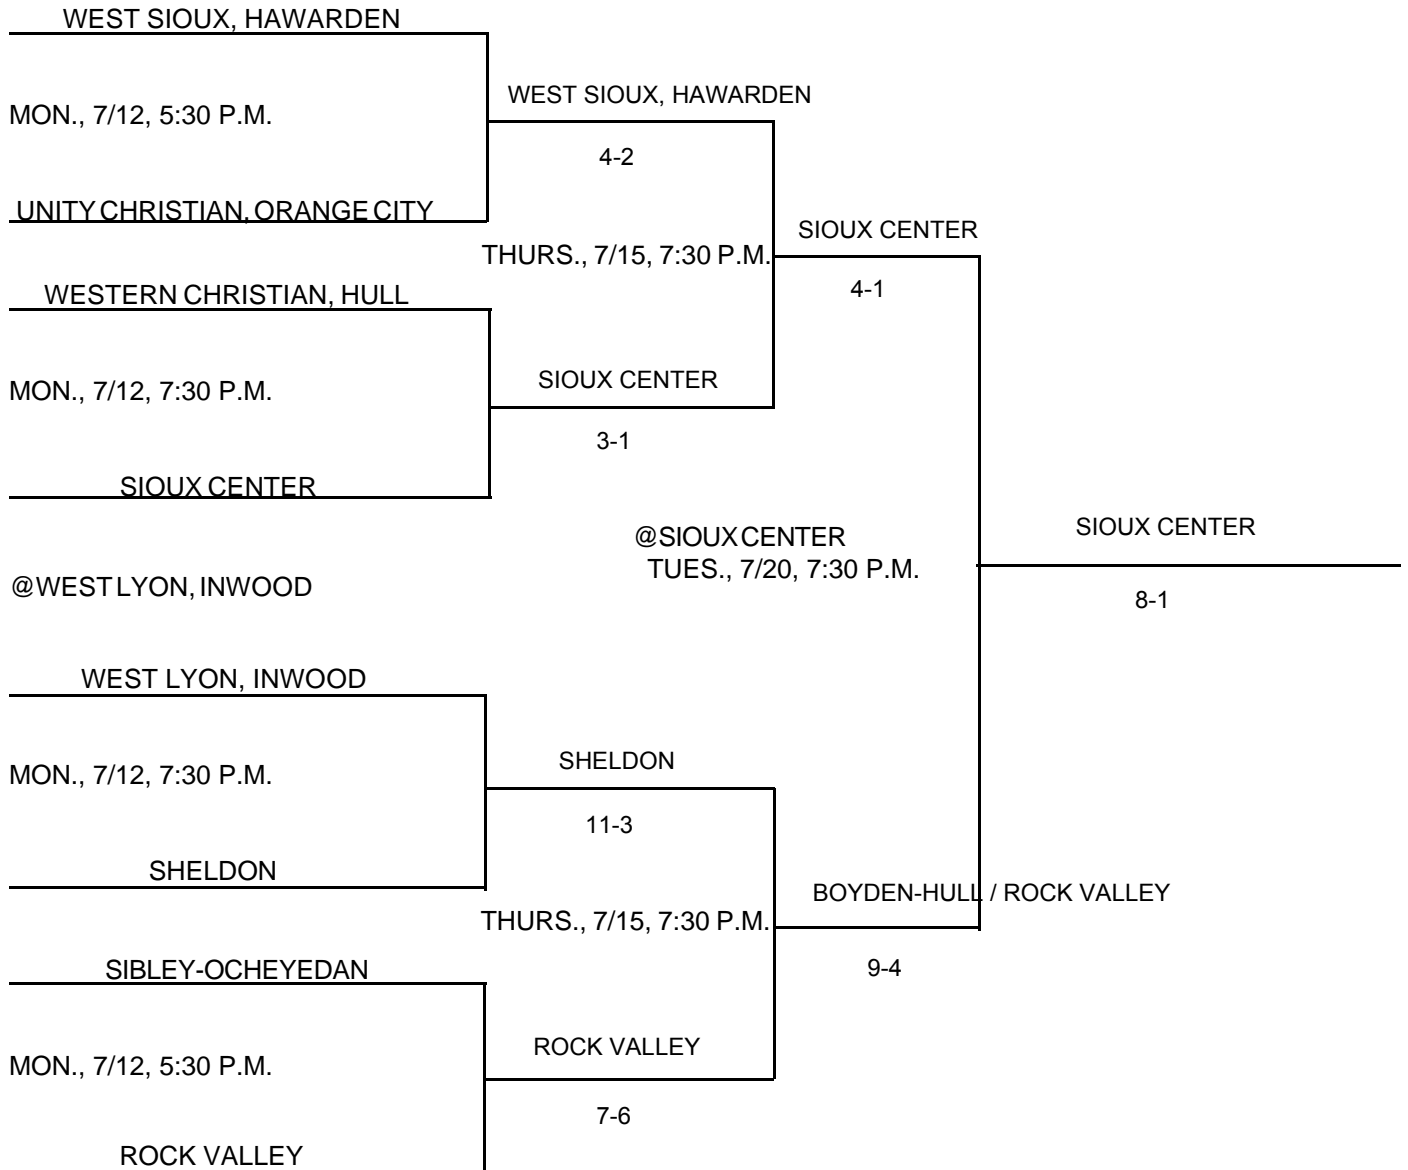

IOWA HIGH SCHOOL ATHLETIC ASSOCIATION
P.O. BOX 10
BOONE, IOWA 50036-0010
Pairings and Schedule of Tournaments/Meets Played
2004 BASEBALL TOURNAMENT

DISTRICT AT   SIOUX CENTER; WEST LYON, INWOOD

CLASS: 2A

DISTRICT: # 1

SUBSTATE # 1

DATES & MANAGERS: @SIOUX CENTER; 7/12, 7/15, 7/20; JIM JOHNSON, AD
                                  @WEST LYON, INWOOD; 7/12, 7/15; JEFF HOOGEVEEN, AD

@SIOUX CENTER

Above pairings and time schedule established as directed by the Board of Control