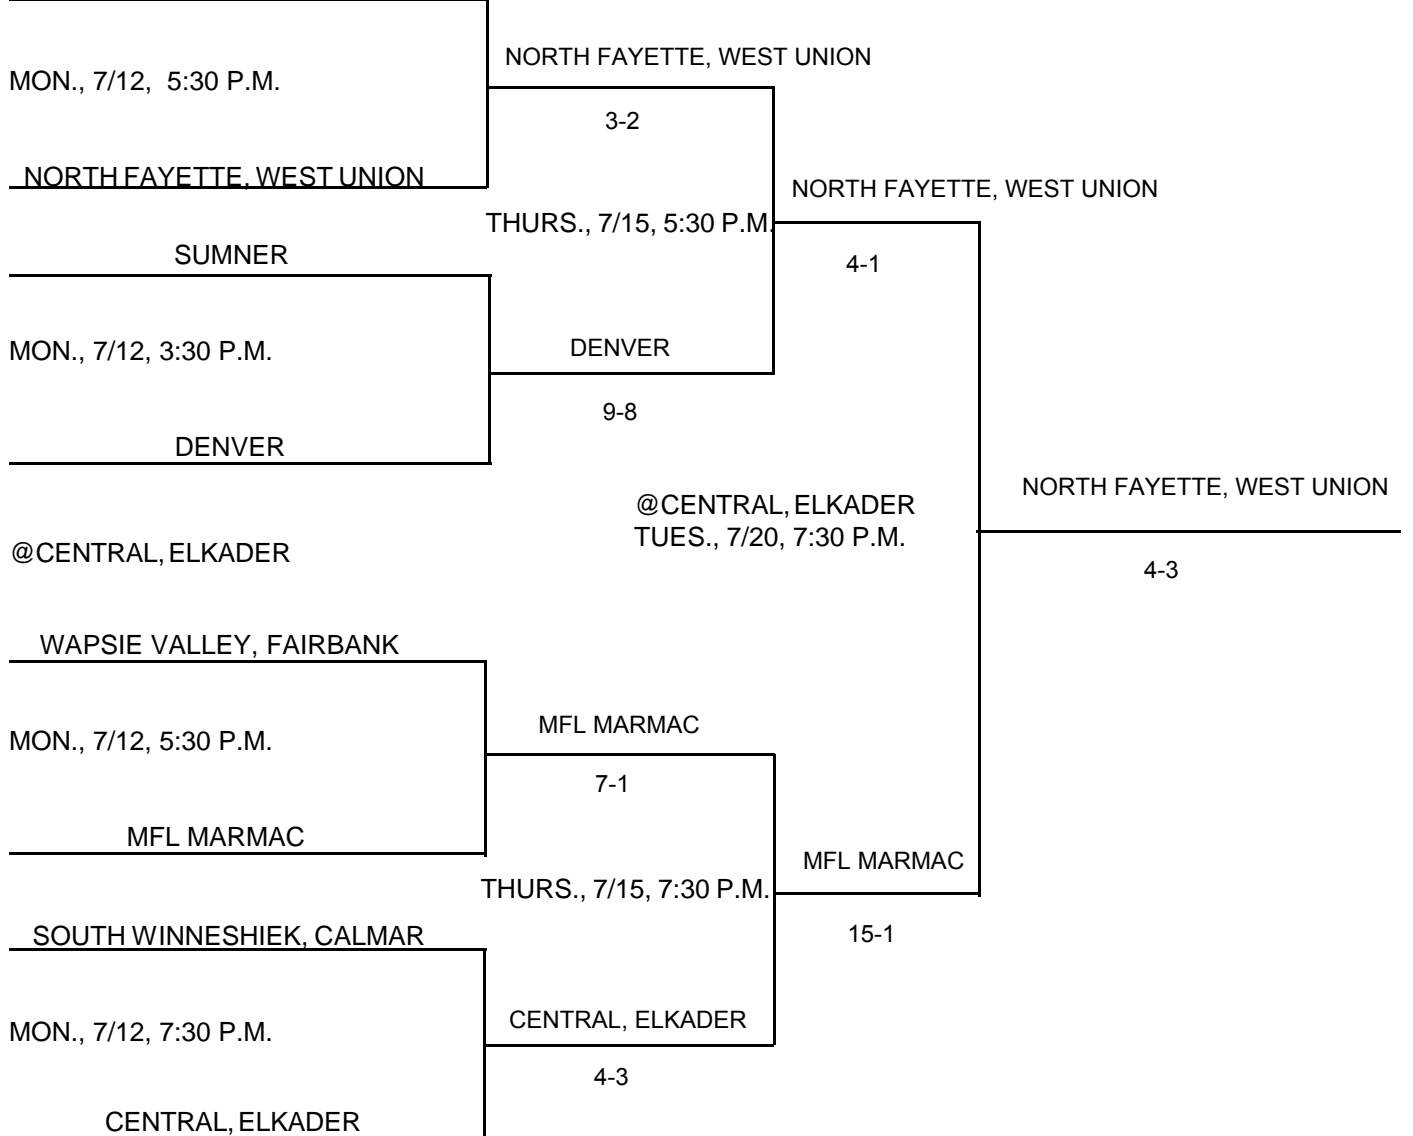

CLASS: 2A

DISTRICT: #7

SUBSTATE #4

DATES & MANAGERS: @CENTRAL, ELKADER; 7/12, 7/15, 7/20; ROBERT GARMS, AD
@NORTH FAYETTE, WEST UNION; 7/12, 7/15; BOB LAPE, AD

@NORTH FAYETTE, WEST UNION

TURKEY VALLEY, JACKSON JUNCTION