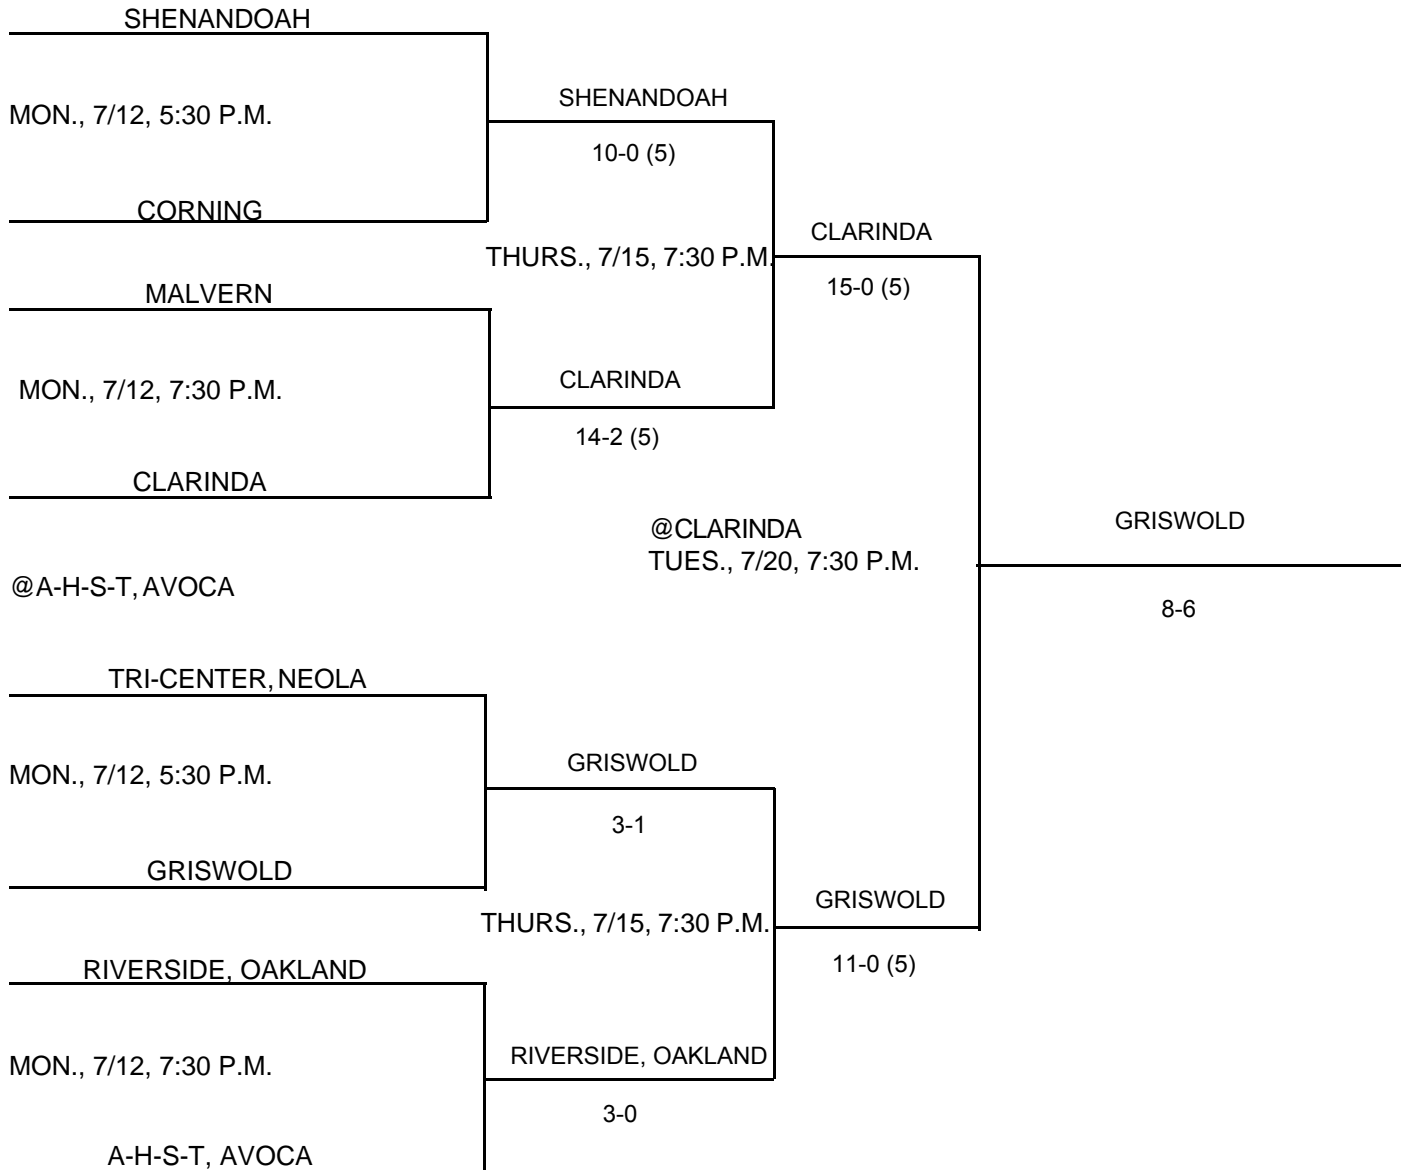

IOWA HIGH SCHOOL ATHLETIC ASSOCIATION
P.O. BOX 10
BOONE, IOWA 50036-0010
Pairings and Schedule of Tournaments/Meets Played
2004 BASEBALL TOURNAMENT

DISTRICT AT   A-H-S-T, AVOCA; CLARINDA

CLASS: 2A

DISTRICT: # 15

SUBSTATE # 8

DATES & MANAGERS: @A-H-S-T, AVOCA; 7/12, 7/15; LARRY RHAMY, BASEBALL COACH
                                  @CLARINDA; 7/12, 7/15, 7/20; HARLEY SCHIEFFER, AD

@CLARINDA

Above pairings and time schedule established as directed by the Board of Control