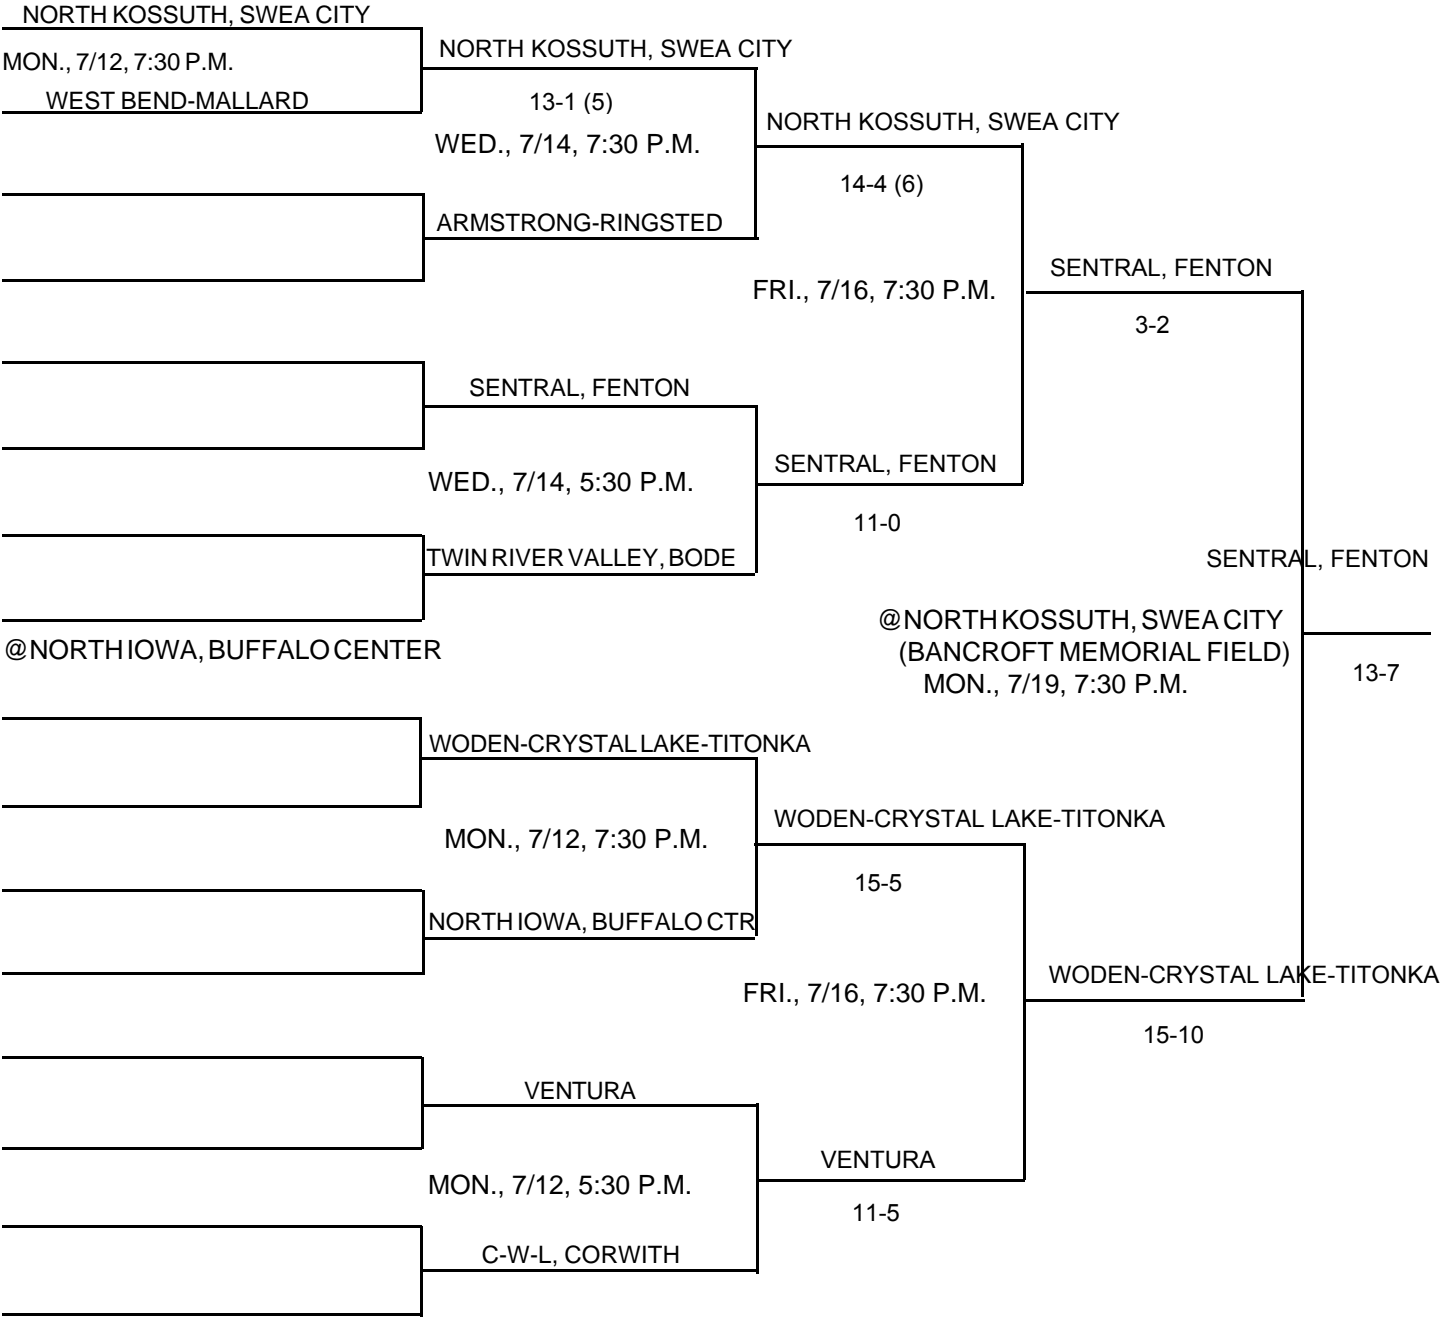

IOWA HIGH SCHOOL ATHLETIC ASSOCIATION
P.O. BOX 10 BOONE, IA 50036-0010
Pairings and Schedule of Tournaments/Meets Played
2004 BASEBALL TOURNAMENT

DISTRICT AT NORTH IOWA, BUFFALO CENTER; NORTH KOSSUTH, SWEA CITY (@BANCROFT MEMORIAL FIELD)

CLASS: 1A

DISTRICT # 4   SUBSTATE # 2

DISTRICT DATES & MANAGERS: @NORTH IOWA, BUFFALO CENTER; 7/12, 7/16, BRAD EWEST, AD
@NORTH KOSSUTH, SWEA CITY (@BANCROFT FIELD); 7/12, 7/14, 7/16, 7/19;
CHAD SLAGLE, AD

@NORTH KOSSUTH, SWEA CITY (@BANCROFT MEMORIAL FIELD)

Above pairings and time schedule established as directed by the Board of Control