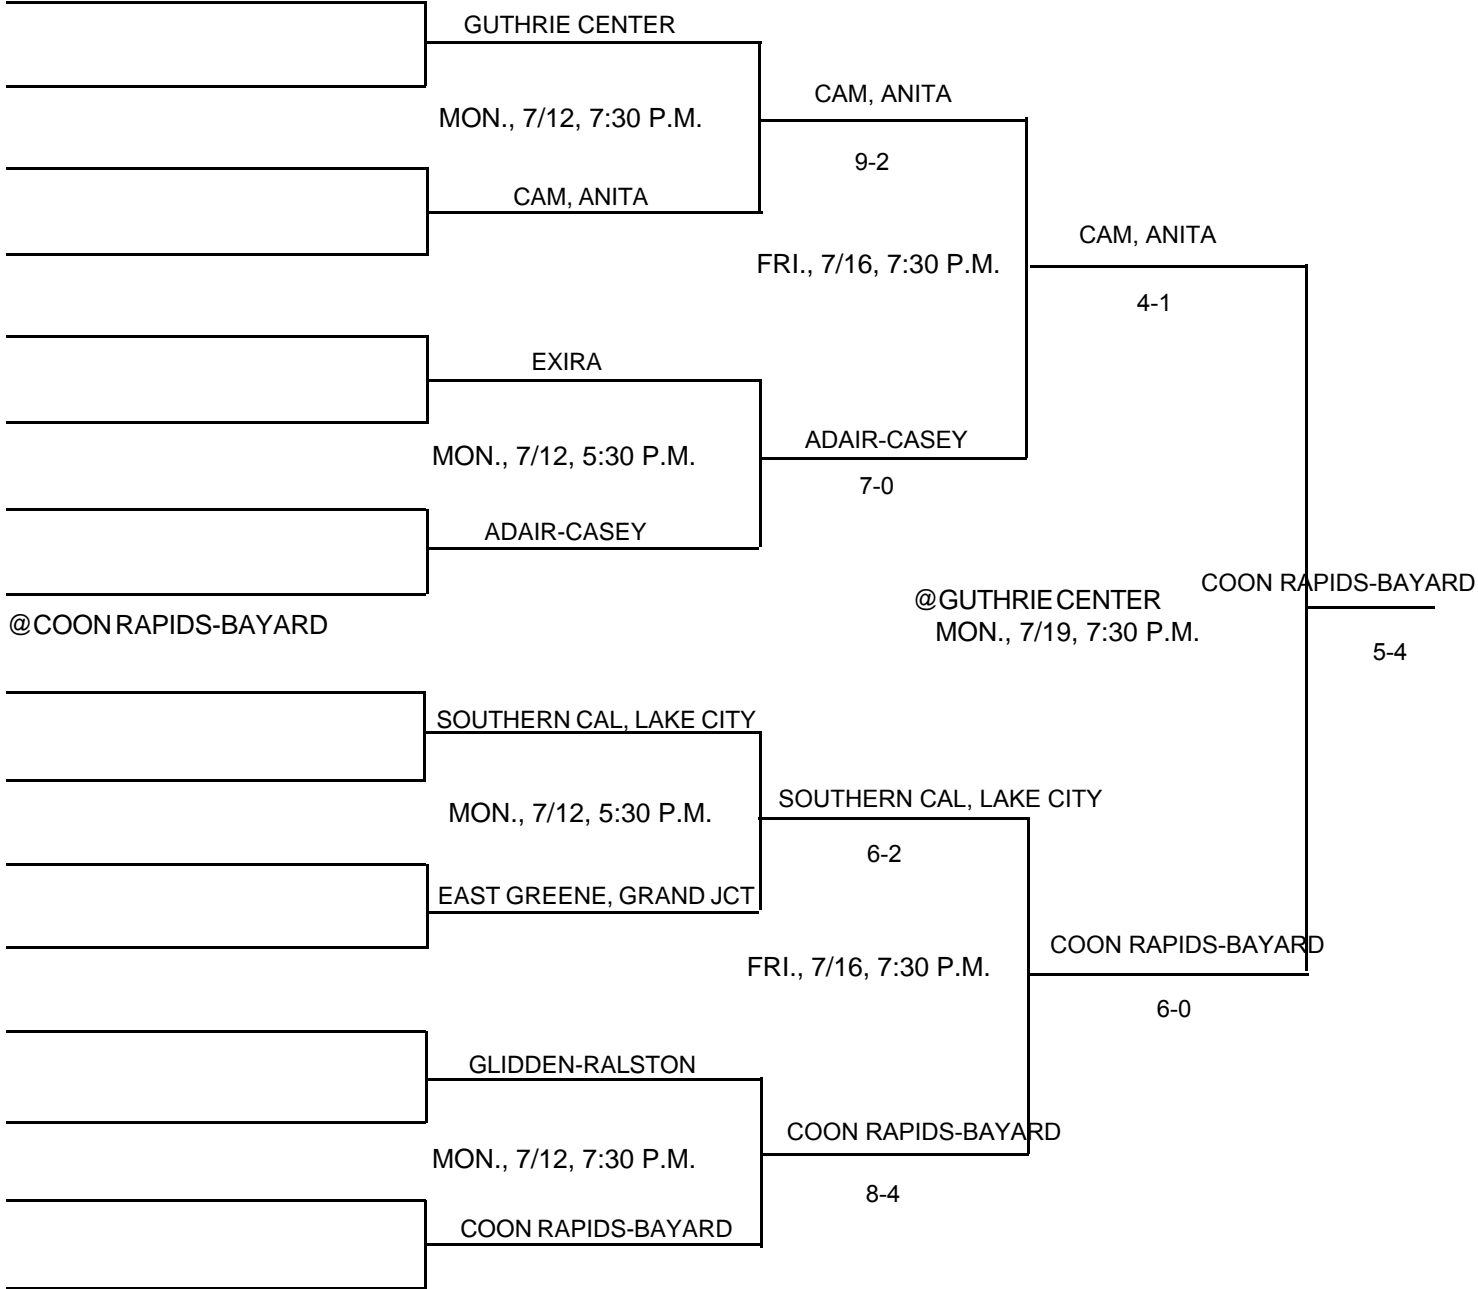

IOWA HIGH SCHOOL ATHLETIC ASSOCIATION
P.O. BOX 10 BOONE, IA 50036-0010
Pairings and Schedule of Tournaments/Meets Played
2004 BASEBALL TOURNAMENT

DISTRICT AT COON RAPIDS-BAYARD; GUTHRIE CENTER

CLASS: 1A

DISTRICT # 15 SUBSTATE # 8

DISTRICT DATES & MANAGERS: @COON RAPIDS-BAYARD; 7/12, 7/16; KENT HALSTEAD, AD
@GUTHRIE CENTER; 7/12, 7/16, 7/19; BRENT MEIER, AD

UPDATED 4/28/2004

@GUTHRIE CENTER

Above pairings and time schedule established as directed by the Board of Control