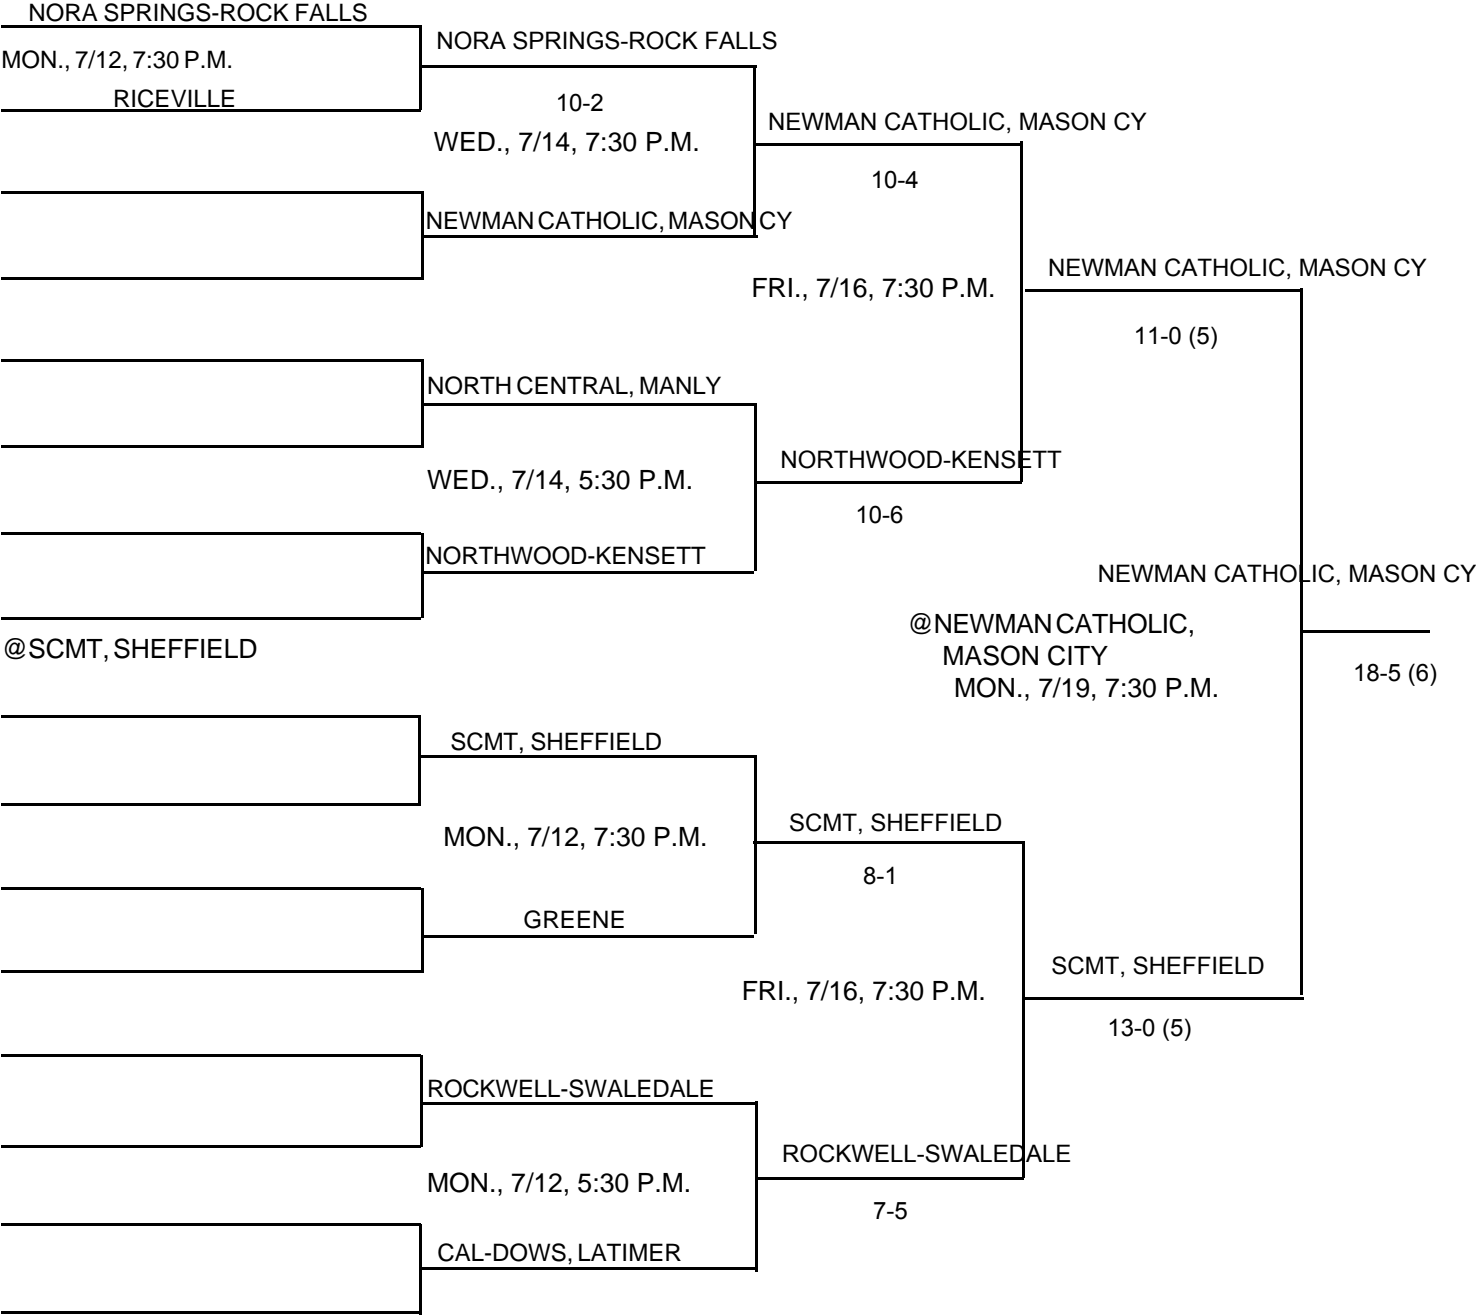

IOWA HIGH SCHOOL ATHLETIC ASSOCIATION
P.O. BOX 10 BOONE, IA 50036-0010
Pairings and Schedule of Tournaments/Meets Played
2004 BASEBALL TOURNAMENT

DISTRICT AT NEWMAN CATHOLIC, MASON CITY; SCMT, SHEFFIELD
CLASS: 1A
DISTRICT # 5   SUBSTATE # 3
DISTRICT DATES & MANAGERS: @NEWMAN CATHOLIC, MASON CITY; 7/12, 7/14, 7/16, 7/19; GARY NYHUS, AD
@SCMT, SHEFFIELD; 7/12, 7/16; FRANK SCHNOES, AD

@NEWMAN CATHOLIC, MASON CITY

Above pairings and time schedule established as directed by the Board of Control