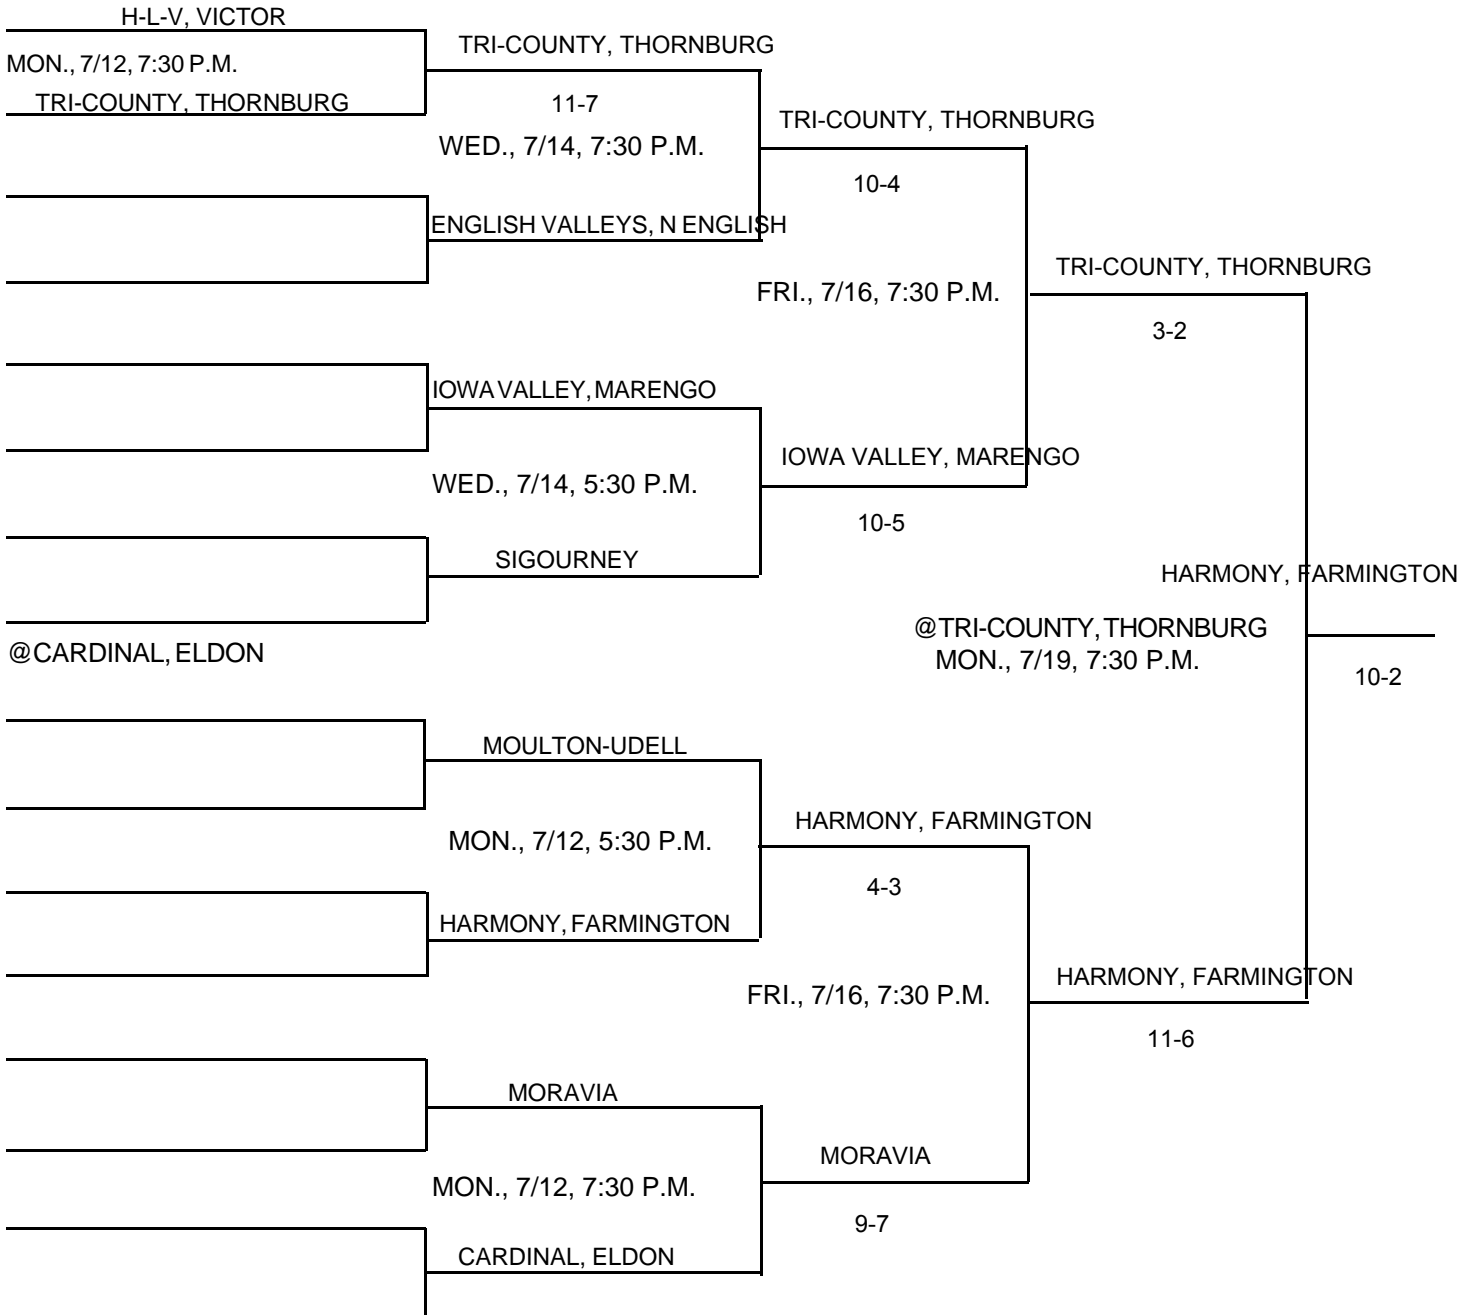

IOWA HIGH SCHOOL ATHLETIC ASSOCIATION
P.O. BOX 10 BOONE, IA 50036-0010
Pairings and Schedule of Tournaments/Meets Played
2004 BASEBALL TOURNAMENT

DISTRICT AT CARDINAL, ELDON; TRI-COUNTY, THORNBURG
CLASS: 1A
DISTRICT # 10 SUBSTATE # 5
DISTRICT DATES & MANAGERS: @CARDINAL, ELDON; 7/12, 7/16; BRIAN GOODVIN, AD
@TRI-COUNTY, THORNBURG; 7/12, 7/14, 7/16, 7/19; JONATHAN NELSON, AD

@TRI-COUNTY, THORNBURG

Above pairings and time schedule established as directed by the Board of Control