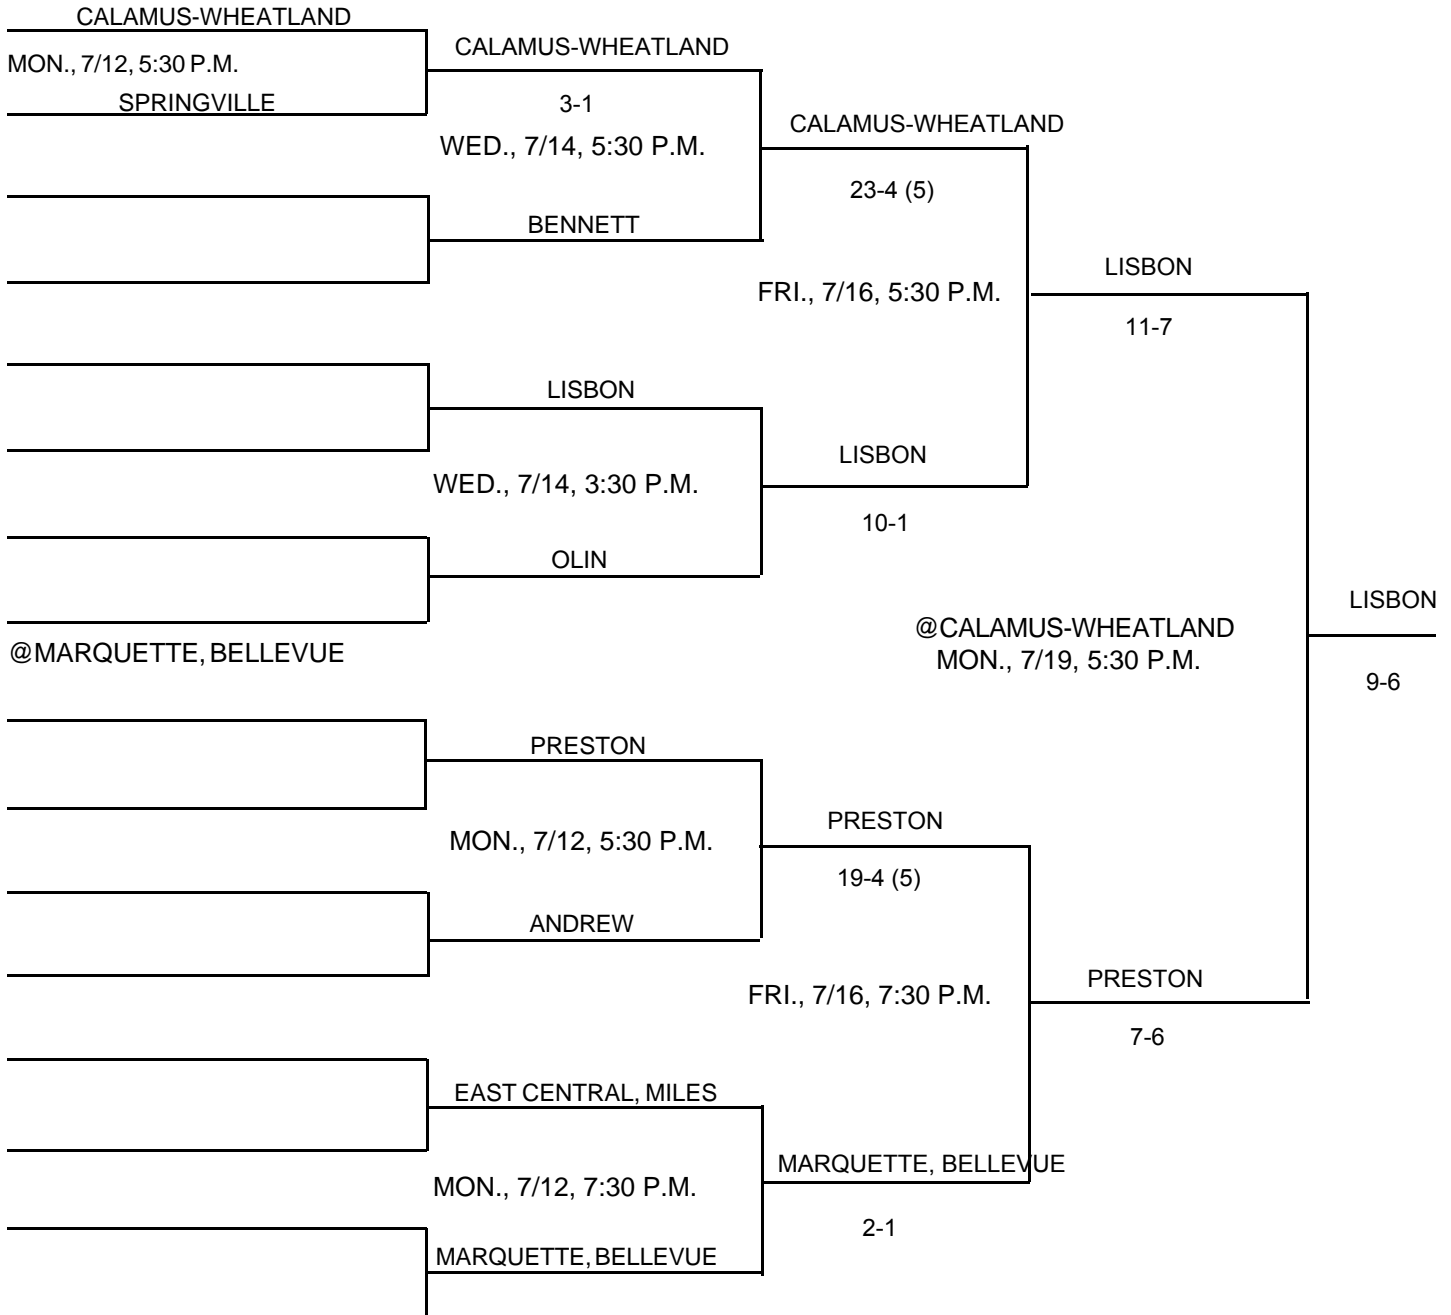

IOWA HIGH SCHOOL ATHLETIC ASSOCIATION
P.O. BOX 10 BOONE, IA 50036-0010
Pairings and Schedule of Tournaments/Meets Played
2004 BASEBALL TOURNAMENT

DISTRICT AT CALAMUS-WHEATLAND; MARQUETTE, BELLEVUE

CLASS: 1A

DISTRICT # 8 SUBSTATE # 4

DISTRICT DATES & MANAGERS: @CALAMUS-WHEATLAND; 7/12, 7/14, 7/16, 7/19; LEON DIECKMANN, AD
@MARQUETTE, BELLEVUE; 7/12, 7/16; RAY KUBIK, AD

@CALAMUS-WHEATLAND

Above pairings and time schedule established as directed by the Board of Control