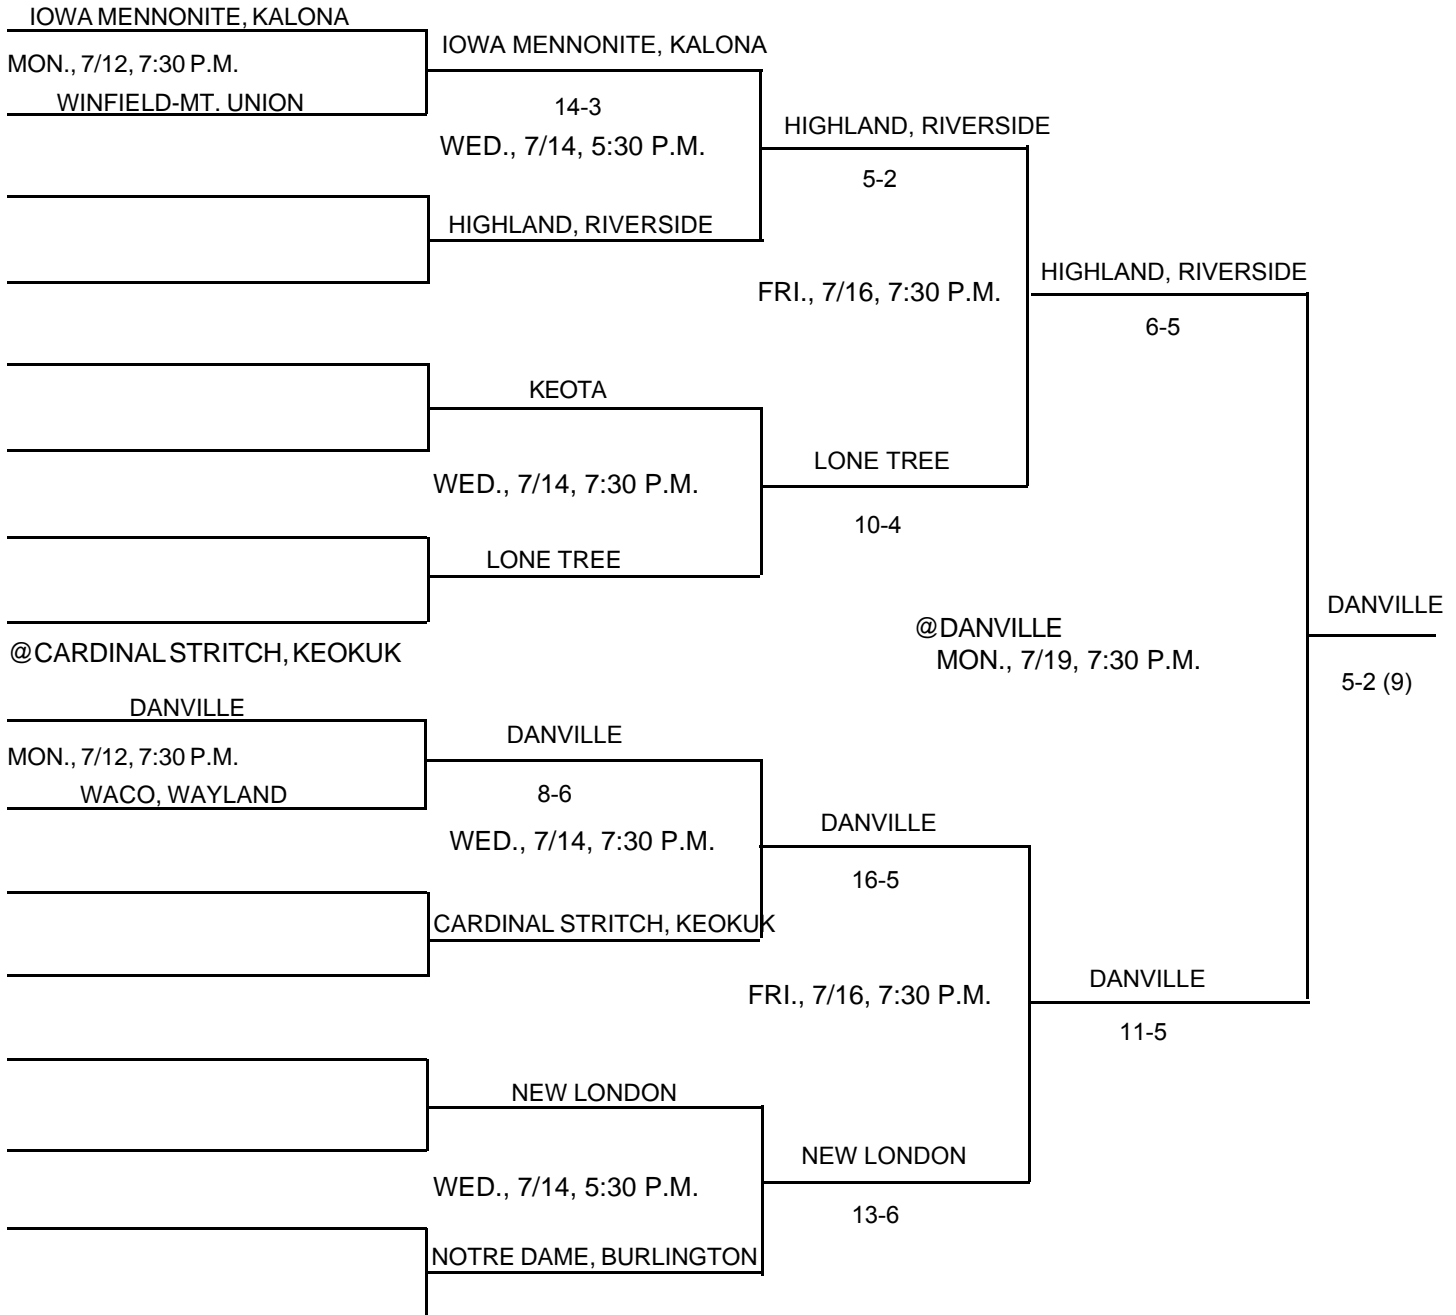

IOWA HIGH SCHOOL ATHLETIC ASSOCIATION
P.O. BOX 10 BOONE, IA 50036-0010
Pairings and Schedule of Tournaments/Meets Played
2004 BASEBALL TOURNAMENT

DISTRICT AT CARDINAL STRITCH, KEOKUK; DANVILLE; LONE TREE

CLASS: 1A

DISTRICT # 9   SUBSTATE # 5

DISTRICT DATES & MANAGERS: @CARDINAL STRITCH, KEOKUK; 7/12, 7/14, 7/16; JOHN GOETZ, AD
@DANVILLE; 7/19; STEVE ITA, AD
@LONE TREE; 7/12, 7/14, 7/16; TOM SQUIERS, AD

@LONE TREE

Above pairings and time schedule established as directed by the Board of Control