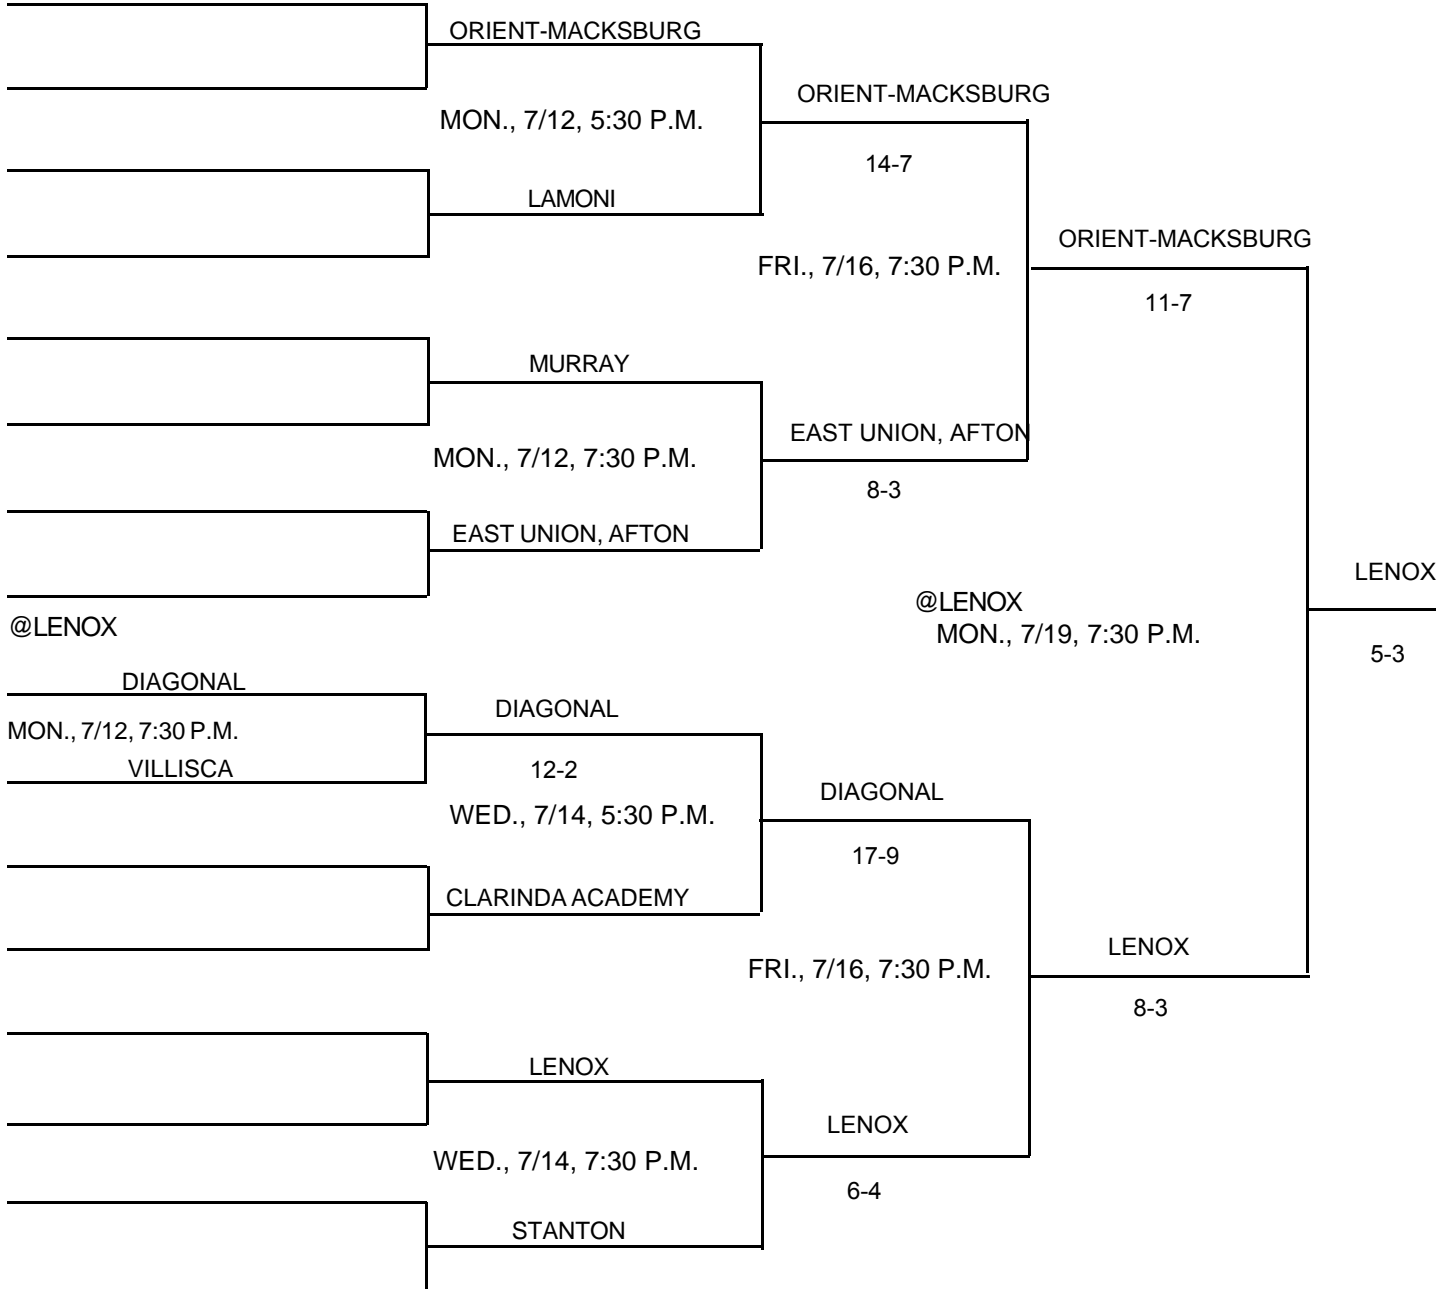

IOWA HIGH SCHOOL ATHLETIC ASSOCIATION
P.O. BOX 10 BOONE, IA 50036-0010
Pairings and Schedule of Tournaments/Meets Played
2004 BASEBALL TOURNAMENT

DISTRICT AT LENOX; MURRAY

CLASS: 1A

DISTRICT # 13 SUBSTATE # 7

DISTRICT DATES & MANAGERS: @LENOX; 7/12, 7/14, 7/16, 7/19; STEVE WESTPHAL, AD
@MURRAY; 7/12, 7/16; JERRY SHIELDS, AD

@MURRAY

Above pairings and time schedule established as directed by the Board of Control