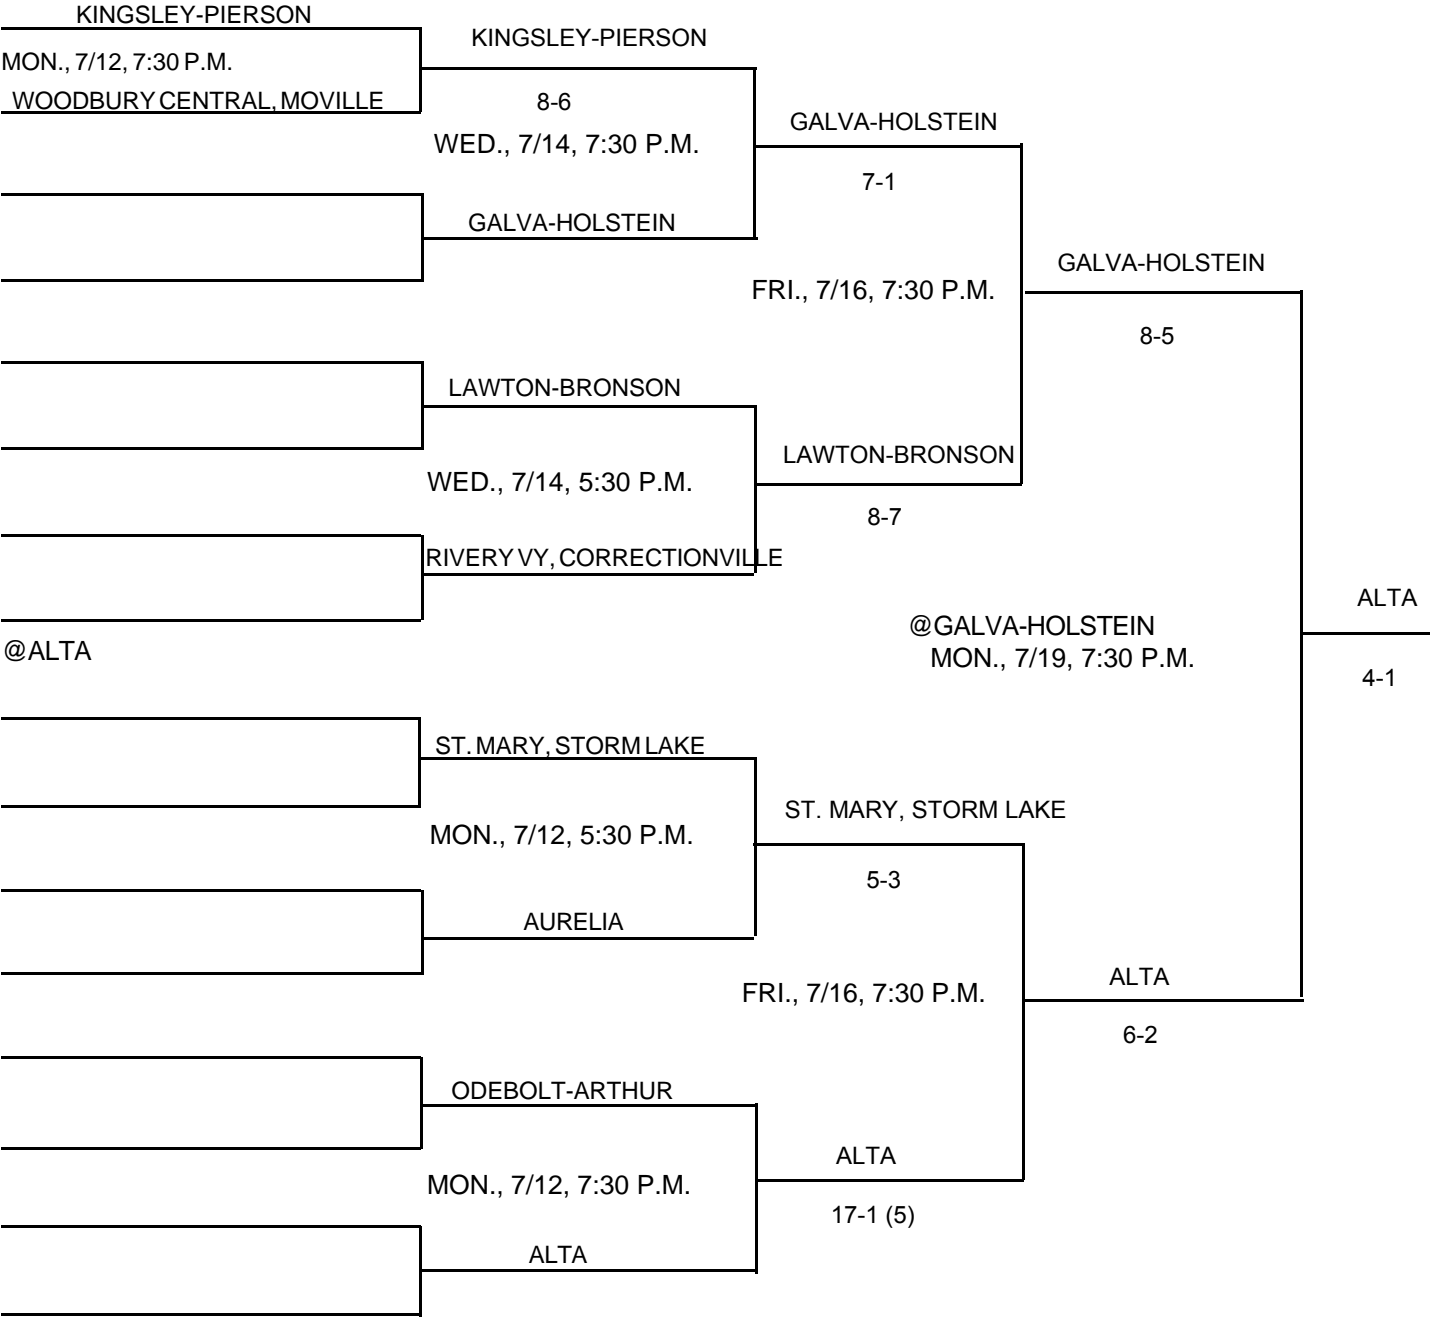

IOWA HIGH SCHOOL ATHLETIC ASSOCIATION
P.O. BOX 10 BOONE, IA 50036-0010
Pairings and Schedule of Tournaments/Meets Played
2004 BASEBALL TOURNAMENT

DISTRICT AT ALTA; GALVA-HOLSTEIN

CLASS: 1A

DISTRICT # 2   SUBSTATE # 1

DISTRICT DATES & MANAGERS: @ALTA; 7/12, 7/16; RORY PAYNE, AD
@GALVA-HOLSTEIN; 7/12, 7/14, 7/16, 7/19; TIM THOMAS, AD

@GALVA-HOLSTEIN

Above pairings and time schedule established as directed by the Board of Control