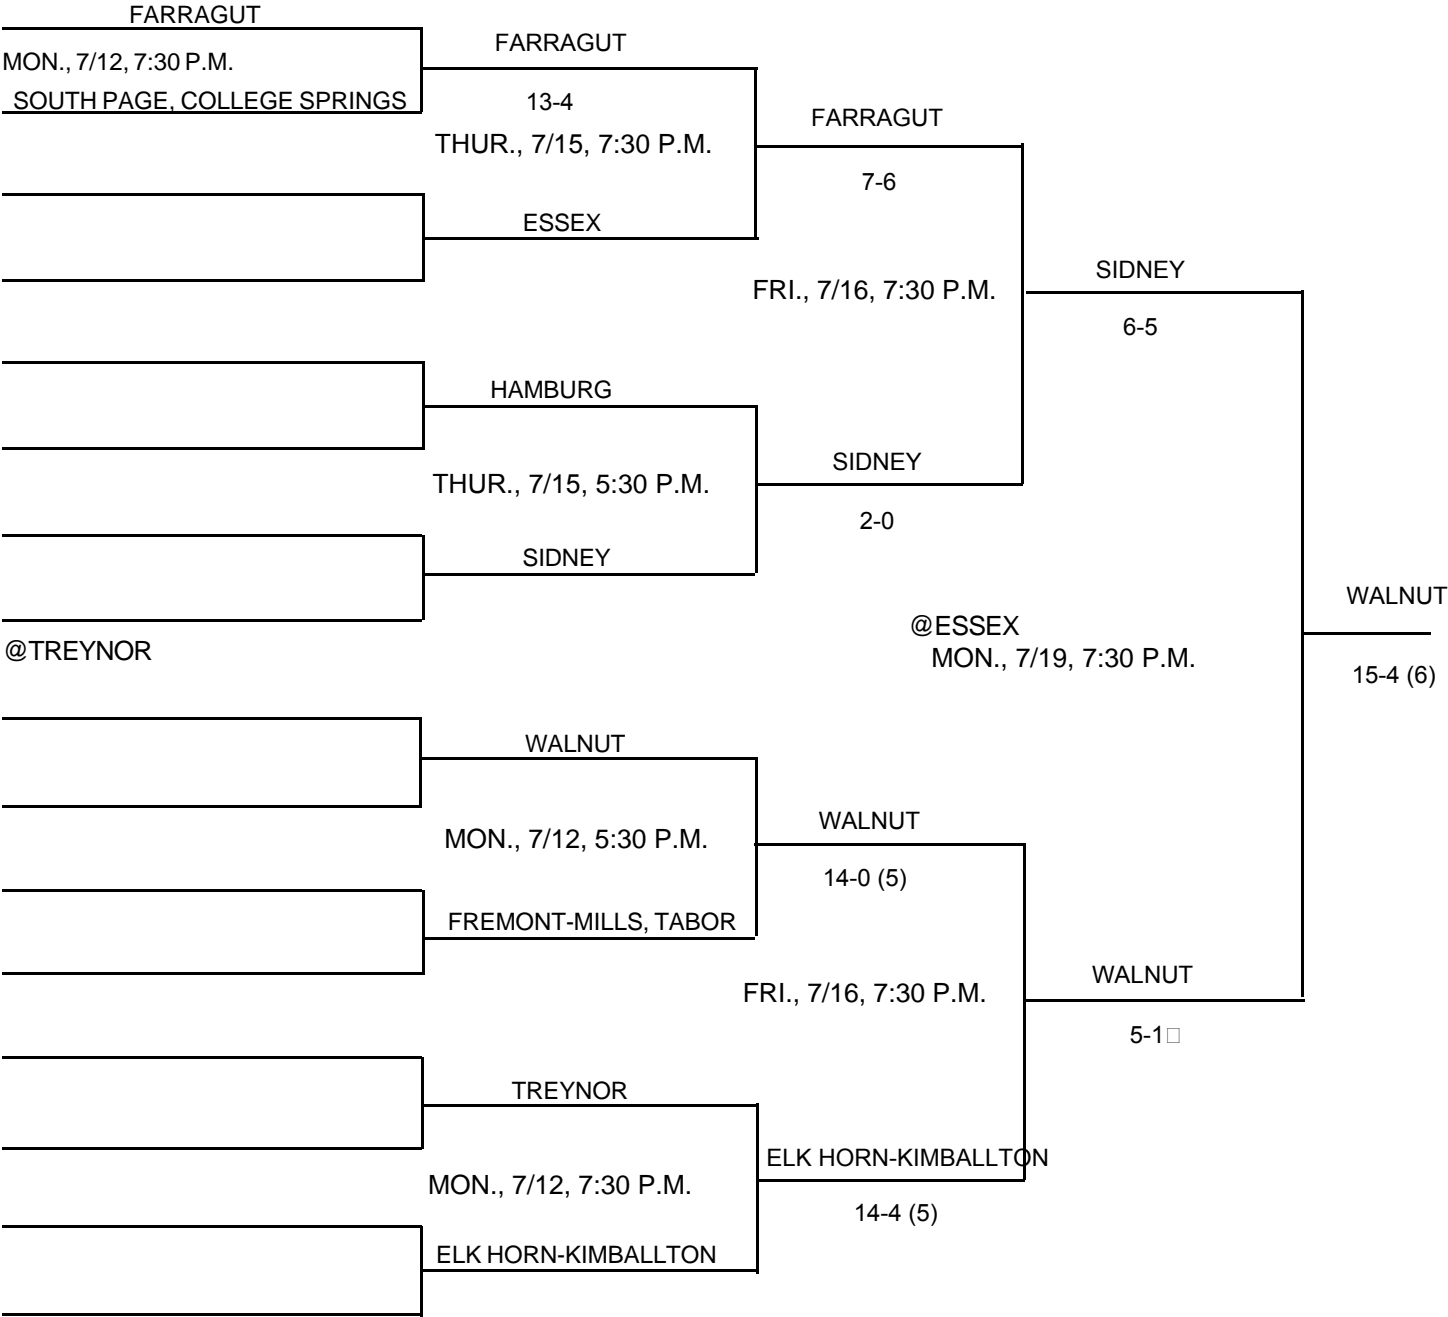

IOWA HIGH SCHOOL ATHLETIC ASSOCIATION
P.O. BOX 10 BOONE, IA 50036-0010
Pairings and Schedule of Tournaments/Meets Played
2004 BASEBALL TOURNAMENT

DISTRICT AT ESSEX; TREYNOR
CLASS: 1A
DISTRICT # 14 SUBSTATE # 7
DISTRICT DATES & MANAGERS: @ESSEX; 7/12, 7/14, 7/16, 7/19; ALLEN STUART, AD
@TREYNOR; 7/12, 7/16; DAVE MUNDT, AD

@ESSEX

Above pairings and time schedule established as directed by the Board of Control