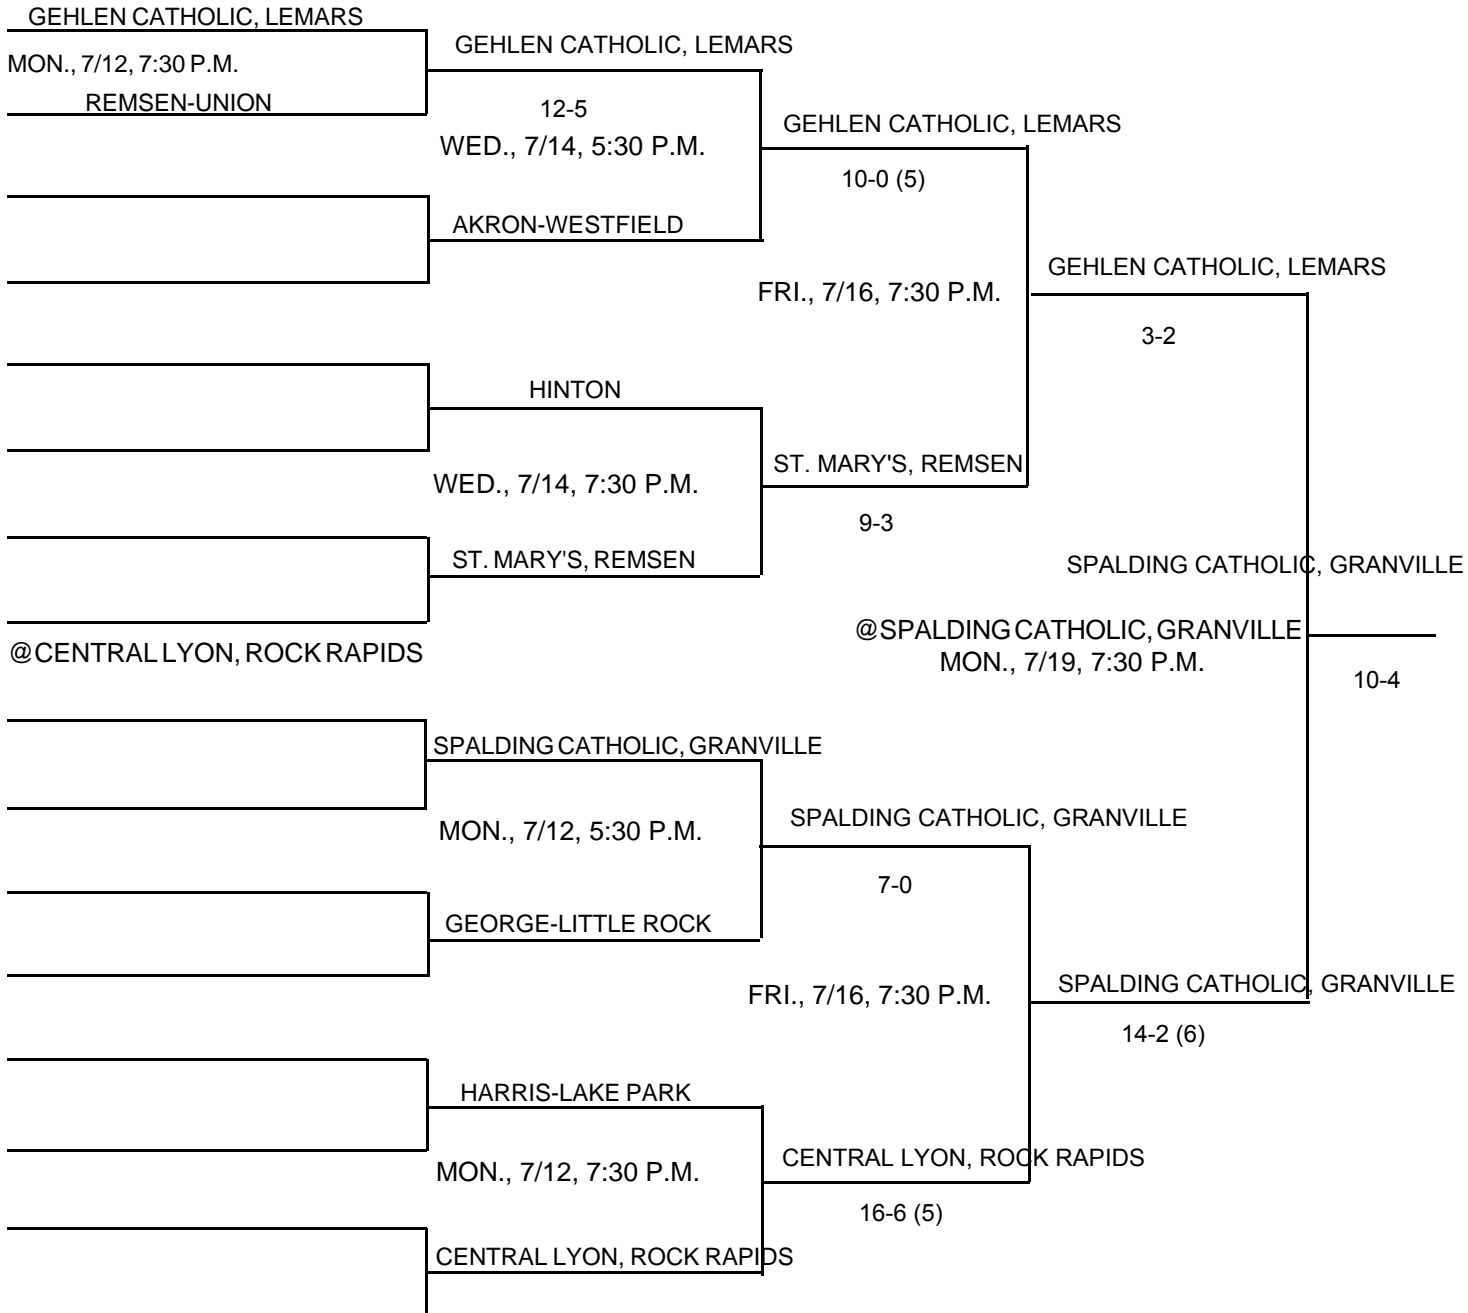

IOWA HIGH SCHOOL ATHLETIC ASSOCIATION
P.O. BOX 10 BOONE, IA 50036-0010
Pairings and Schedule of Tournaments/Meets Played
2004 BASEBALL TOURNAMENT

DISTRICT AT CENTRAL LYON, ROCK RAPIDS; ST. MARY'S, REMSEN; SPALDING CATHOLIC, GRANVILLE

CLASS: 1A

DISTRICT # 1 SUBSTATE # 1

DISTRICT DATES & MANAGERS: @CENTRAL LYON, ROCK RAPIDS; 7/12, 7/16; JOHN MCDONALD, AD
@ST. MARY'S, REMSEN; 7/12, 7/14, 7/16; KEVIN KAHLER, AD
@SPALDING CATHOLIC, GRANVILLE; 7/19; LIZ DYKSTRA, AD

@ST. MARY'S, REMSEN

Above pairings and time schedule established as directed by the Board of Control