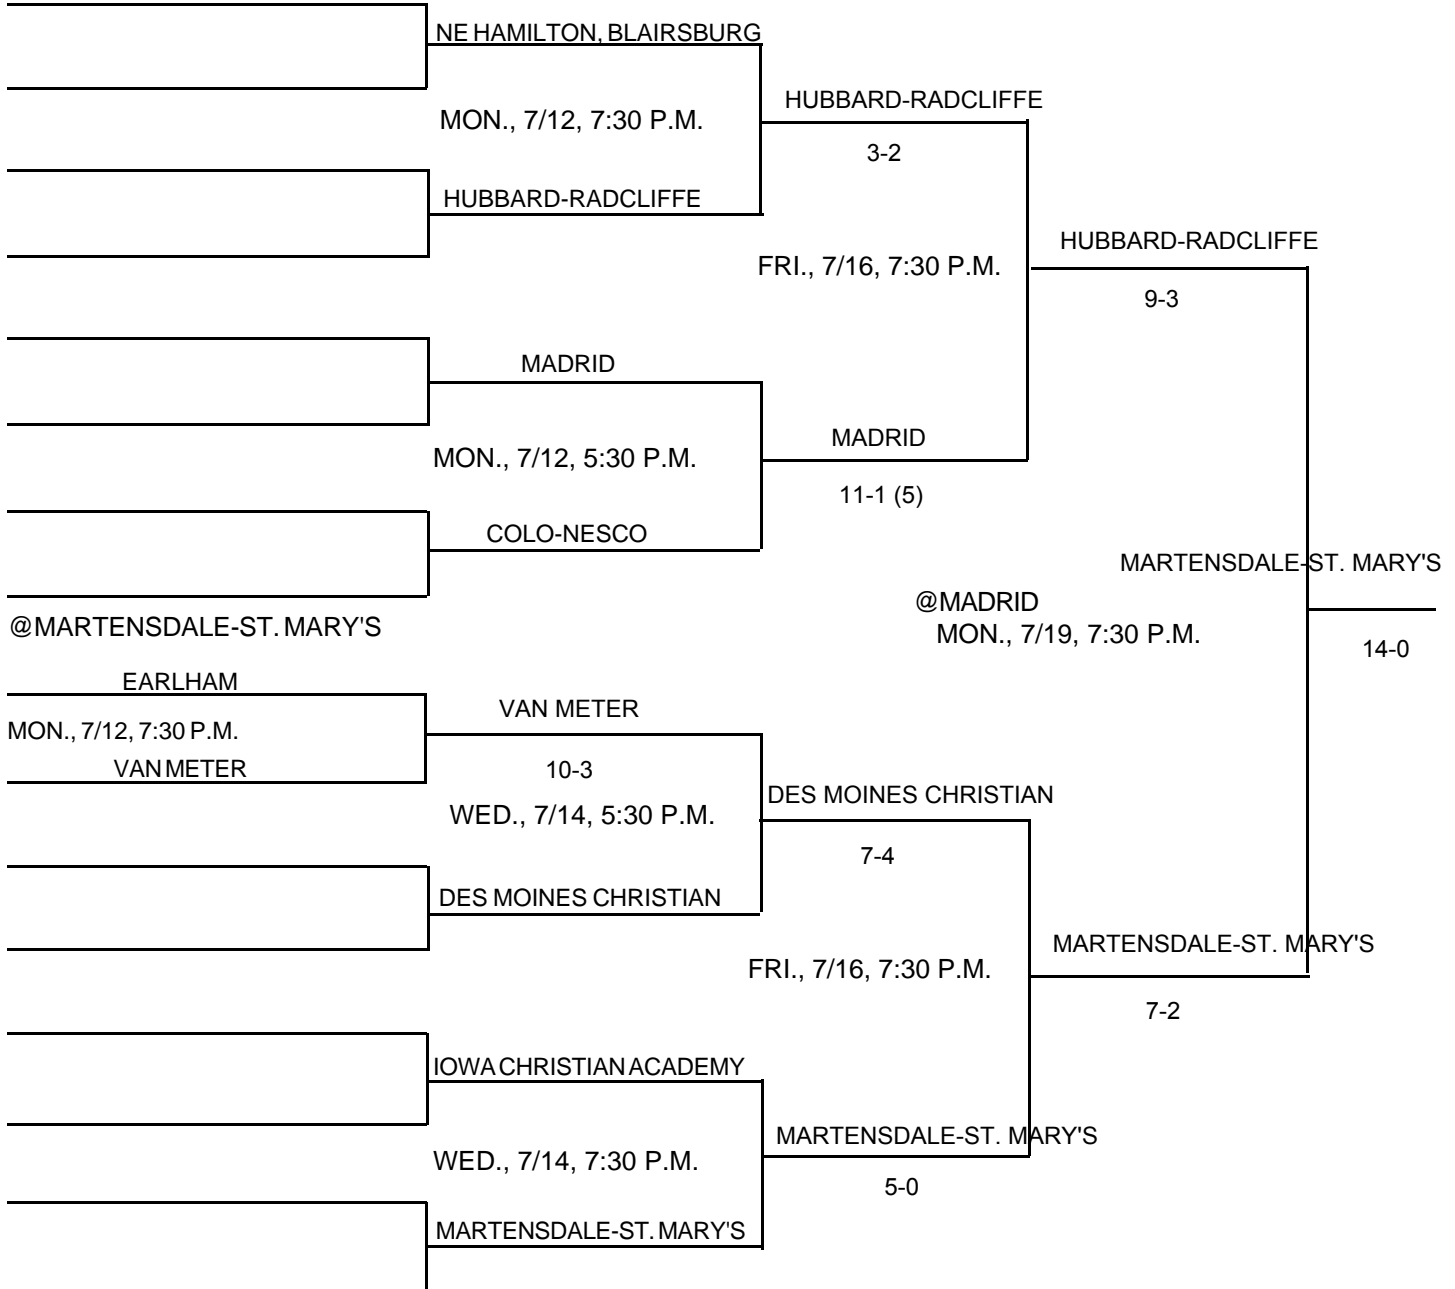

IOWA HIGH SCHOOL ATHLETIC ASSOCIATION
P.O. BOX 10 BOONE, IA 50036-0010
Pairings and Schedule of Tournaments/Meets Played
2004 BASEBALL TOURNAMENT

DISTRICT AT HUBBARD-RADCLIFFE (@HUBBARD); MADRID; MARTENSDALE-ST. MARY'S

CLASS: 1A

DISTRICT # 12 SUBSTATE # 6

DISTRICT DATES & MANAGERS: @HUBBARD-RADCLIFFE (@HUBBARD); 7/12, 7/16; DOUG RAY, AD
@MADRID; 7/19; RANDY HINKEL, AD
@MARTENSDALE-ST. MARY'S; 7/12, 7/14, 7/16; JIM DONOHUE, AD

@HUBBARD-RADCLIFFE (@HUBBARD)

Above pairings and time schedule established as directed by the Board of Control