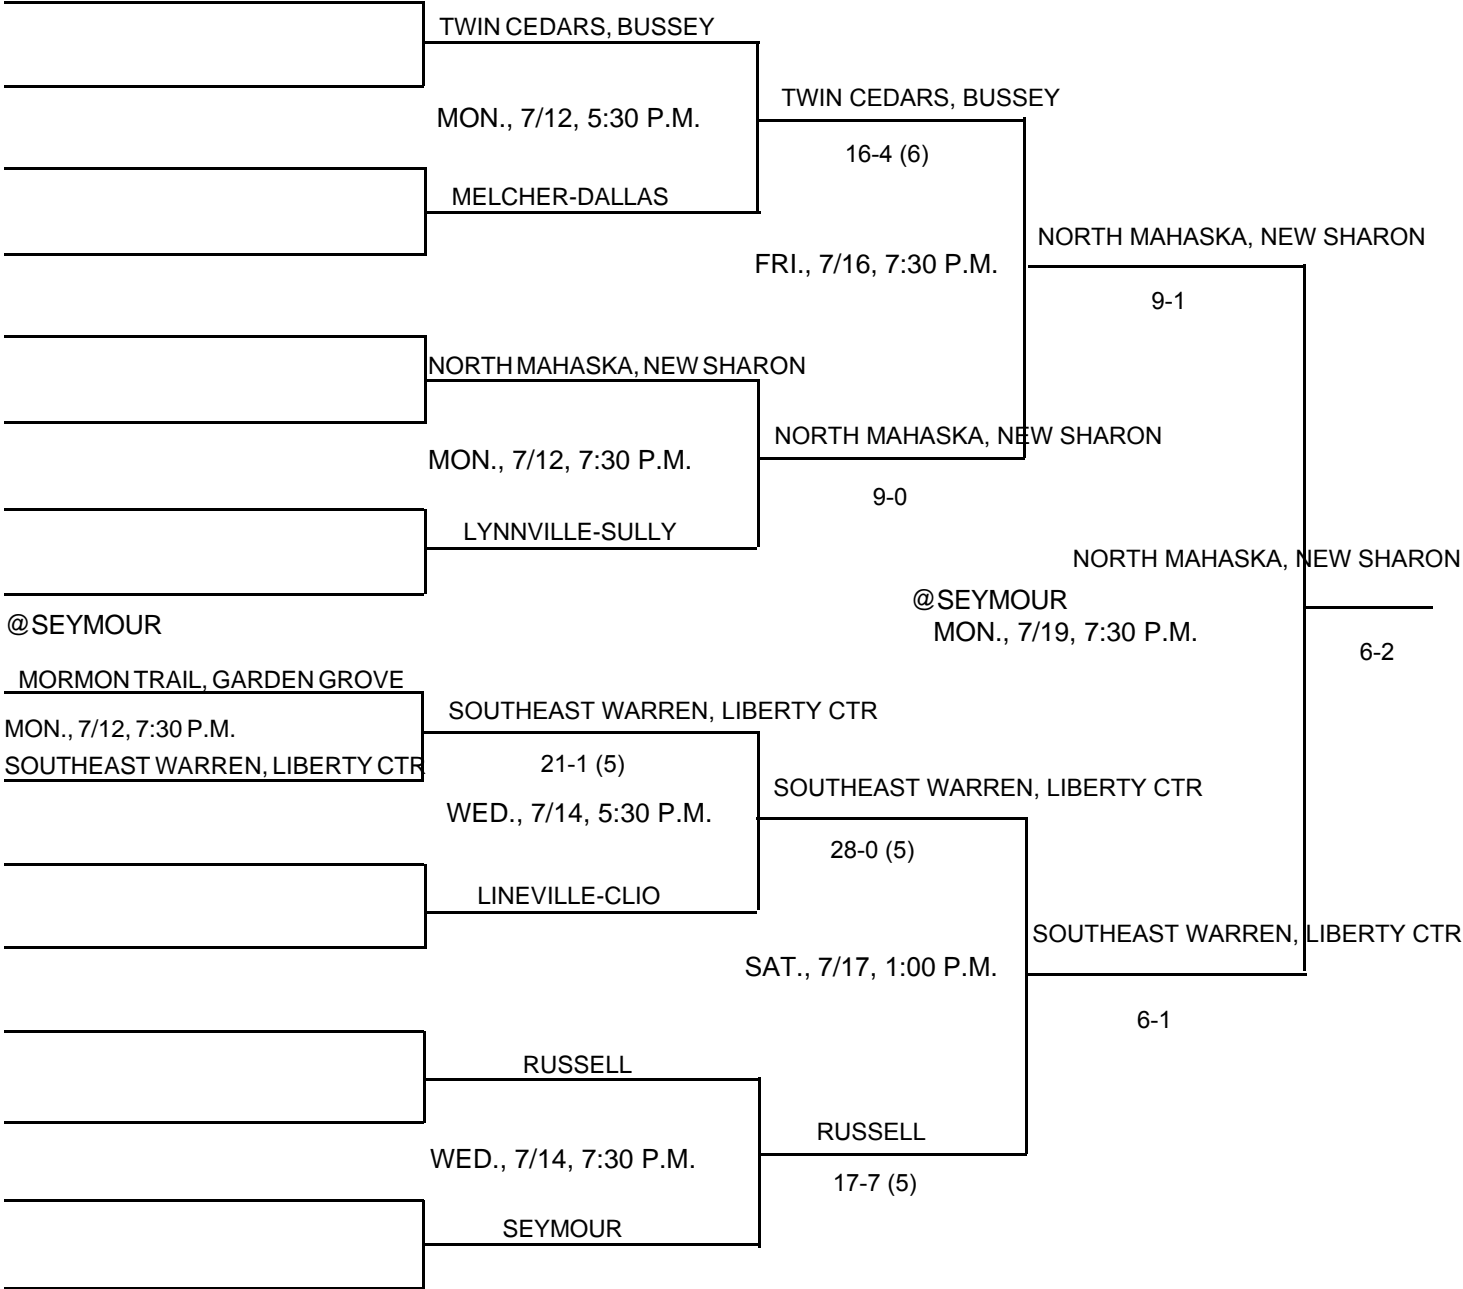

IOWA HIGH SCHOOL ATHLETIC ASSOCIATION
P.O. BOX 10 BOONE, IA 50036-0010
Pairings and Schedule of Tournaments/Meets Played
2004 BASEBALL TOURNAMENT

DISTRICT AT LYNNVILLE-SULLY; SEYMOUR
CLASS: 1A
DISTRICT # 11   SUBSTATE # 6
DISTRICT DATES & MANAGERS: @LYNNVILLE-SULLY; 7/12, 7/16; MIKE STUDD, AD
                                                 @SEYMOUR; 7/12, 7/14, 7/16, 7/19; DAVE LOCKRIDGE, AD

@LYNNVILLE-SULLY

Above pairings and time schedule established as directed by the Board of Control