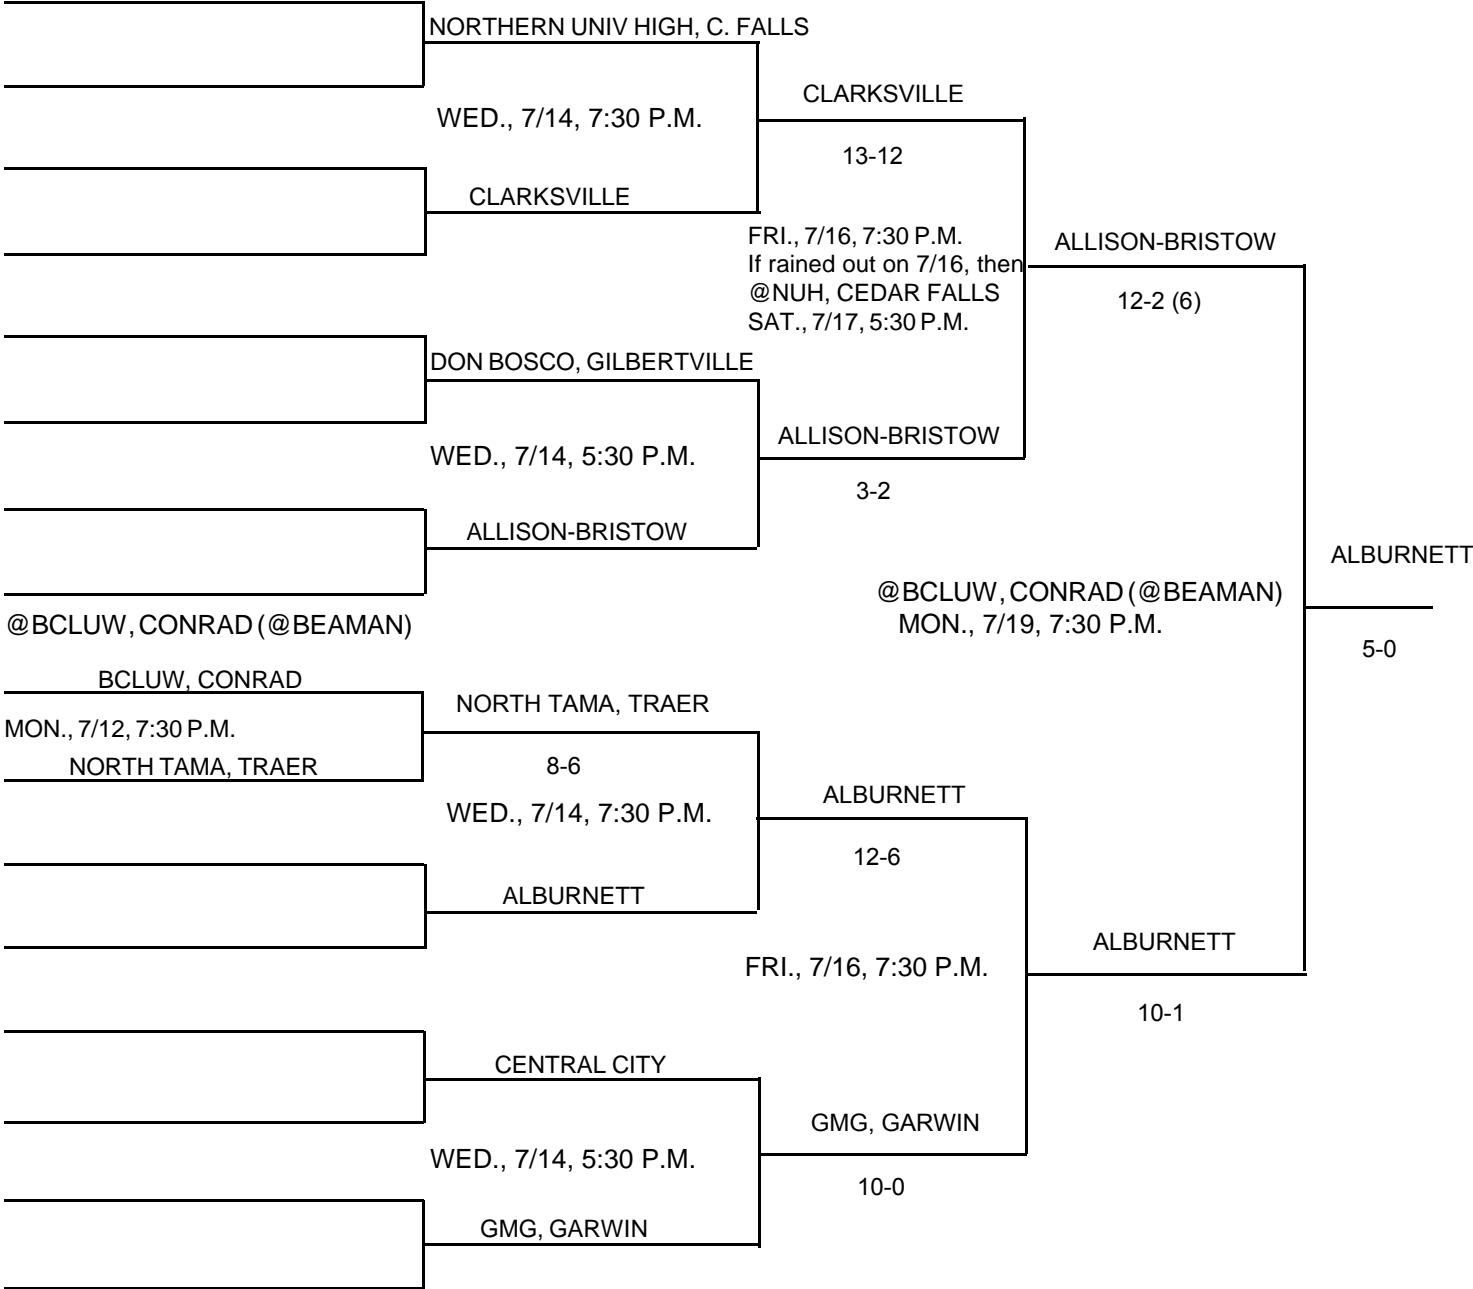

IOWA HIGH SCHOOL ATHLETIC ASSOCIATION
P.O. BOX 10 BOONE, IA 50036-0010
Pairings and Schedule of Tournaments/Meets Played
2004 BASEBALL TOURNAMENT

DISTRICT AT BCLUW, CONRAD (@BEAMAN); CEDAR FALLS, NORTHERN UNIV HIGH, CEDAR FALLS (TENT)

CLASS: 1A

DISTRICT # 7   SUBSTATE # 4

DISTRICT DATES & MANAGERS: @BCLUW, CONRAD (@BEAMAN); 7/12, 7/14, 7/16, 7/19; JOHN SCHILL, AD
@CEDAR FALLS; 7/14, 7/16; GARY KOENEN, AD
@NORTHERN UNIV HIGH, CEDAR FALLS; 7/17 (T); DAVE SMITH, AD

UPDATED 4/29/2004

@CEDAR FALLS

Above pairings and time schedule established as directed by the Board of Control