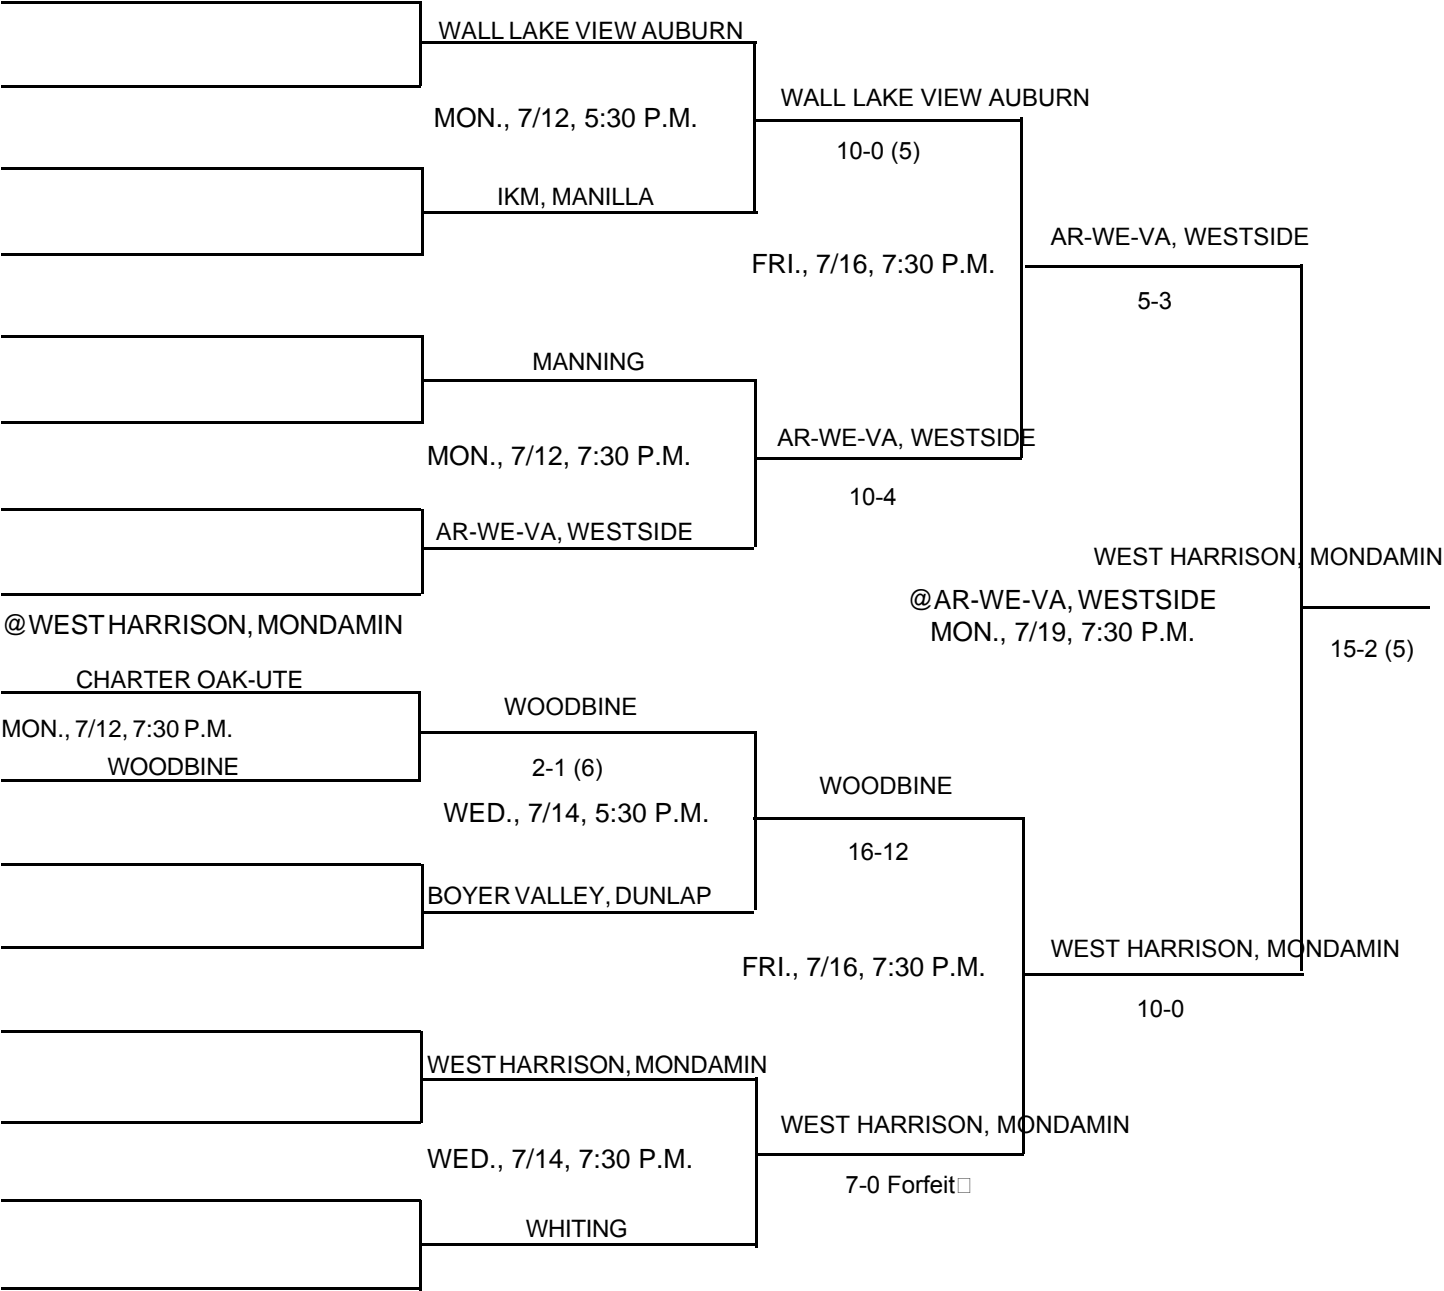

IOWA HIGH SCHOOL ATHLETIC ASSOCIATION
P.O. BOX 10 BOONE, IA 50036-0010
Pairings and Schedule of Tournaments/Meets Played
2004 BASEBALL TOURNAMENT

DISTRICT AT AR-WE-VA, WESTSIDE (@WESTSIDE); WEST HARRISON, MONDAMIN

CLASS: 1A

DISTRICT # 16 SUBSTATE # 8

DISTRICT DATES & MANAGERS: @AR-WE-VA, WESTSIDE; 7/12, 7/16, 7/19; KURT BROSAMLE, AD
@WEST HARRISON, MONDAMIN; 7/12, 7/14, 7/16; LORI CLARK, AD

@AR-WE-VA, WESTSIDE (@WESTSIDE)

Above pairings and time schedule established as directed by the Board of Control