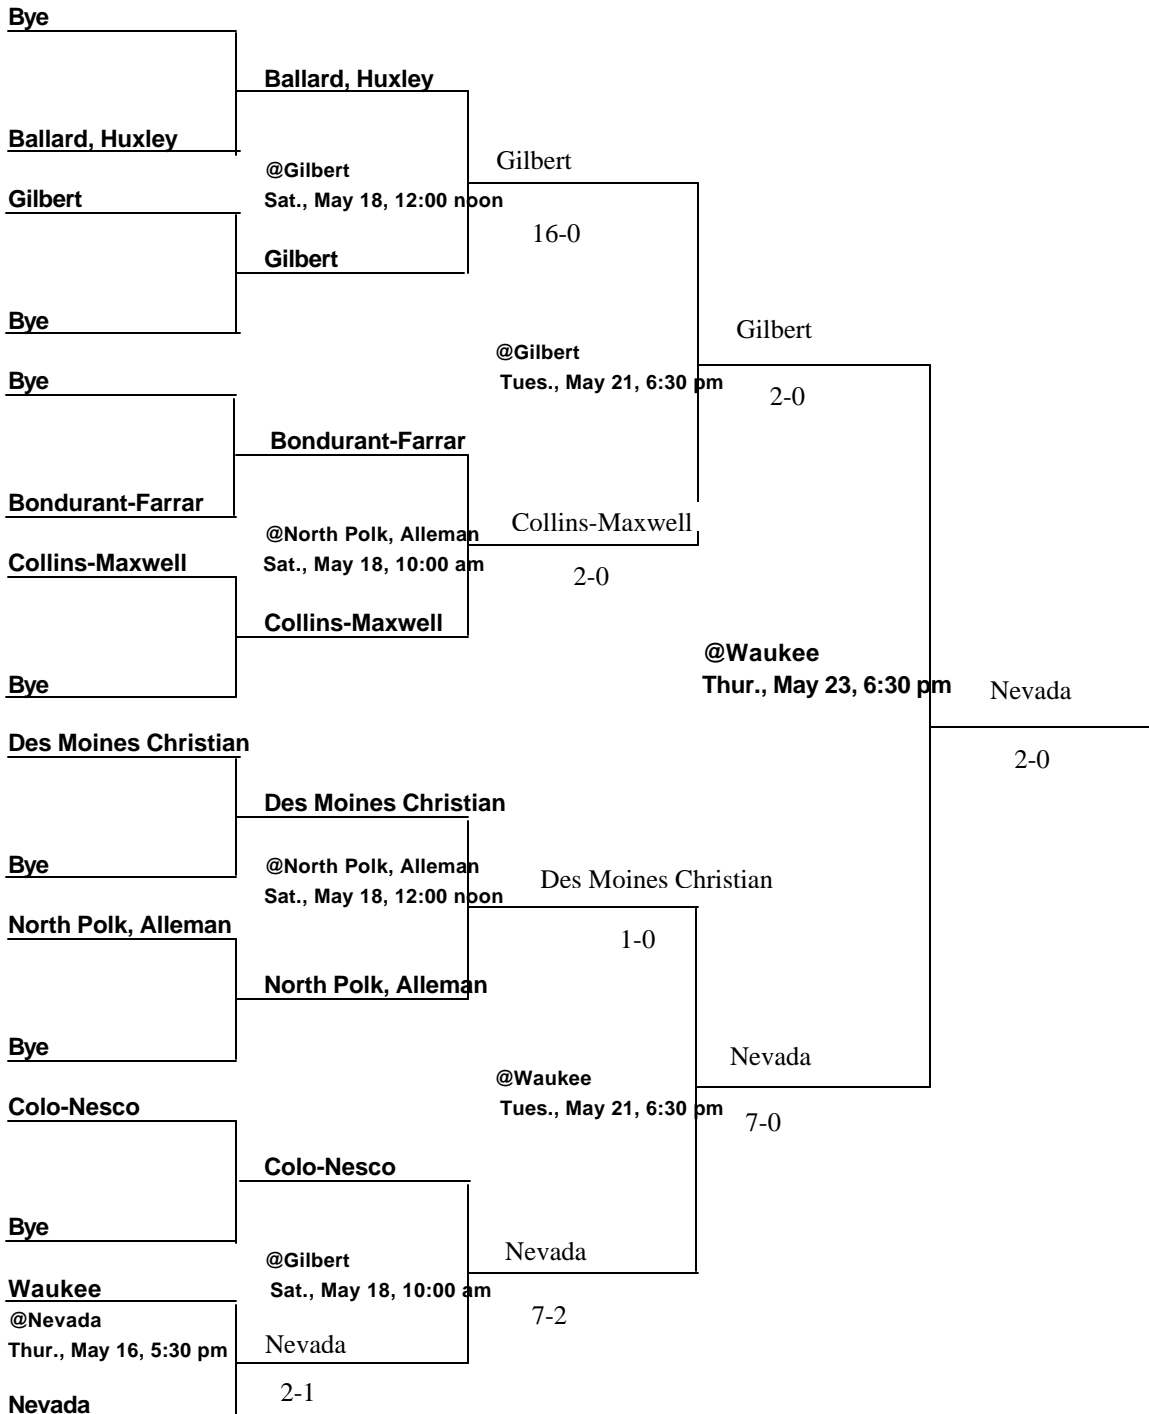

IOWA HIGH SCHOOL ATHLETIC ASSOCIATION

P. O. BOX 10
BOONE, IOWA 50036-0010

Pairings and Schedule of Tournaments/Meets Played
2002 SUBSTATE SOCCER TOURNAMENT - CLASS 1A

Substate #4

Dates: May 16, 18, 21, 23

TOP TEAM IN THE BRACKET IS THE HOME TEAM

ABOVE PAIRINGS AND TIME SCHEDULE ESTABLISHED AS DIRECTED BY THE BOARD OF CONTROL