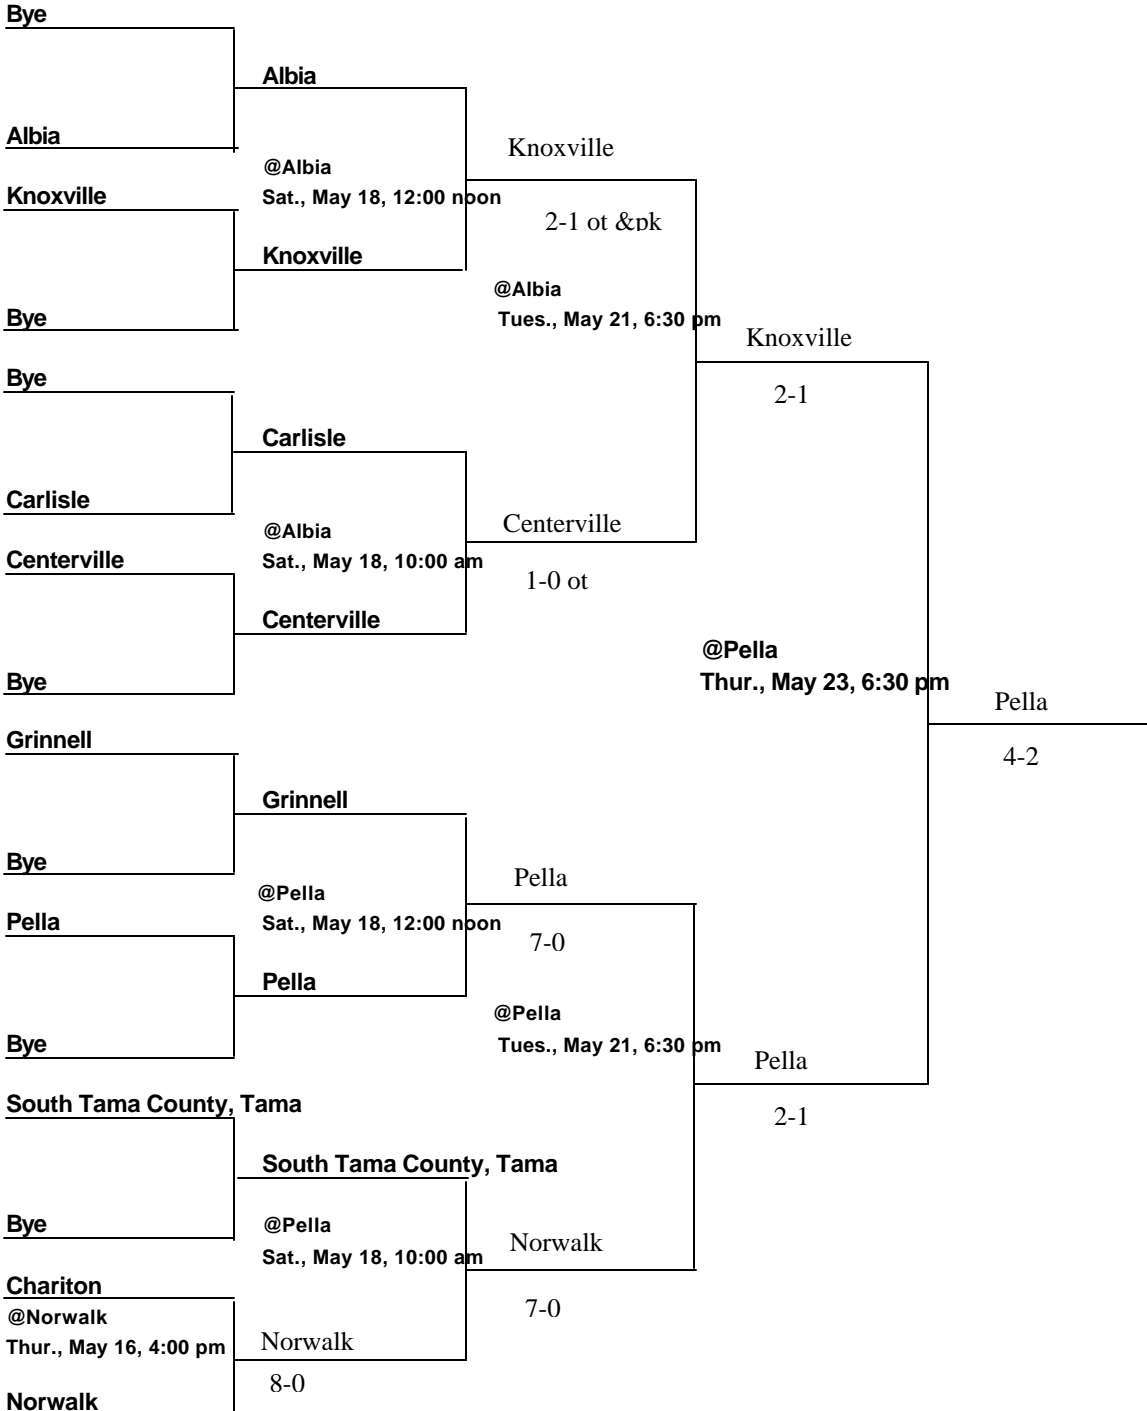

IOWA HIGH SCHOOL ATHLETIC ASSOCIATION
P. O. BOX 10
BOONE, IOWA 50036-0010

Pairings and Schedule of Tournaments/Meets Played
2002 SUBSTATE SOCCER TOURNAMENT - CLASS 1A

Substate #5

Dates: May 16, 18, 21, 23

TOP TEAM IN THE BRACKET IS THE HOME TEAM

ABOVE PAIRINGS AND TIME SCHEDULE ESTABLISHED AS DIRECTED BY THE BOARD OF CONTROL