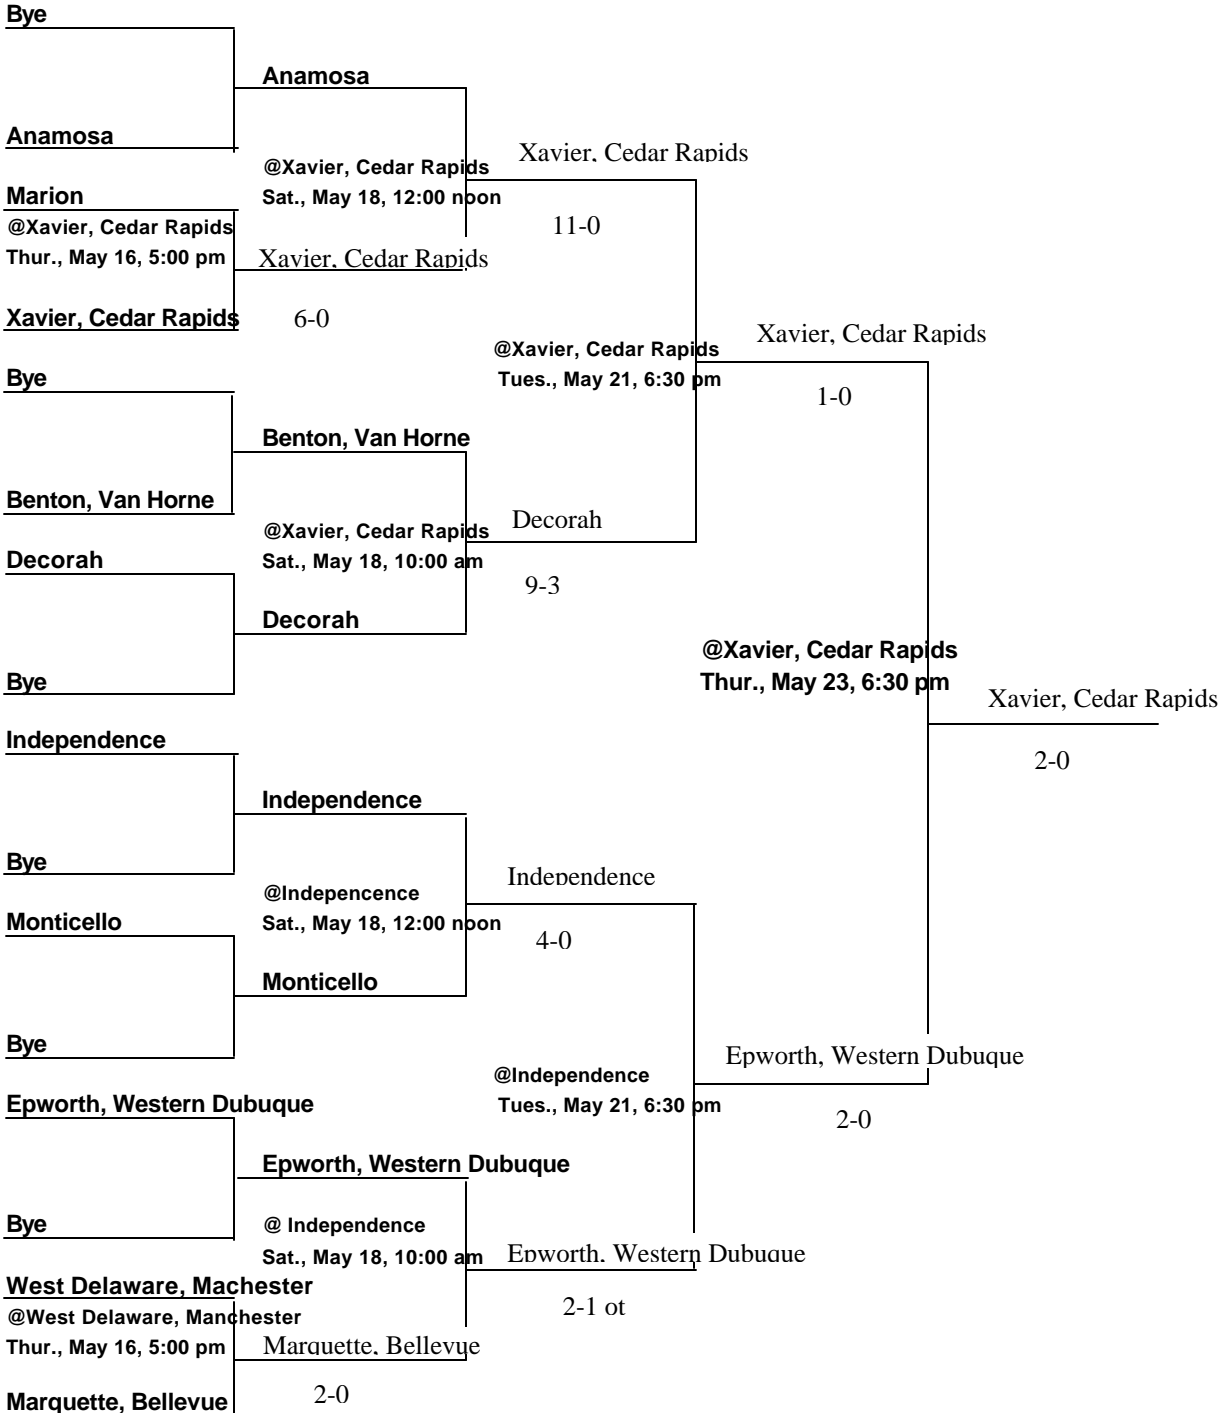

IOWA HIGH SCHOOL ATHLETIC ASSOCIATION
P. O. BOX 10
BOONE, IOWA 50036-0010

Pairings and Schedule of Tournaments/Meets Played
2002 SUBSTATE SOCCER TOURNAMENT - CLASS 1A

Substate #6

Dates: May 16, 18, 21, 23

TOP TEAM IN THE BRACKET IS THE HOME TEAM

ABOVE PAIRINGS AND TIME SCHEDULE ESTABLISHED AS DIRECTED BY THE BOARD OF CONTROL