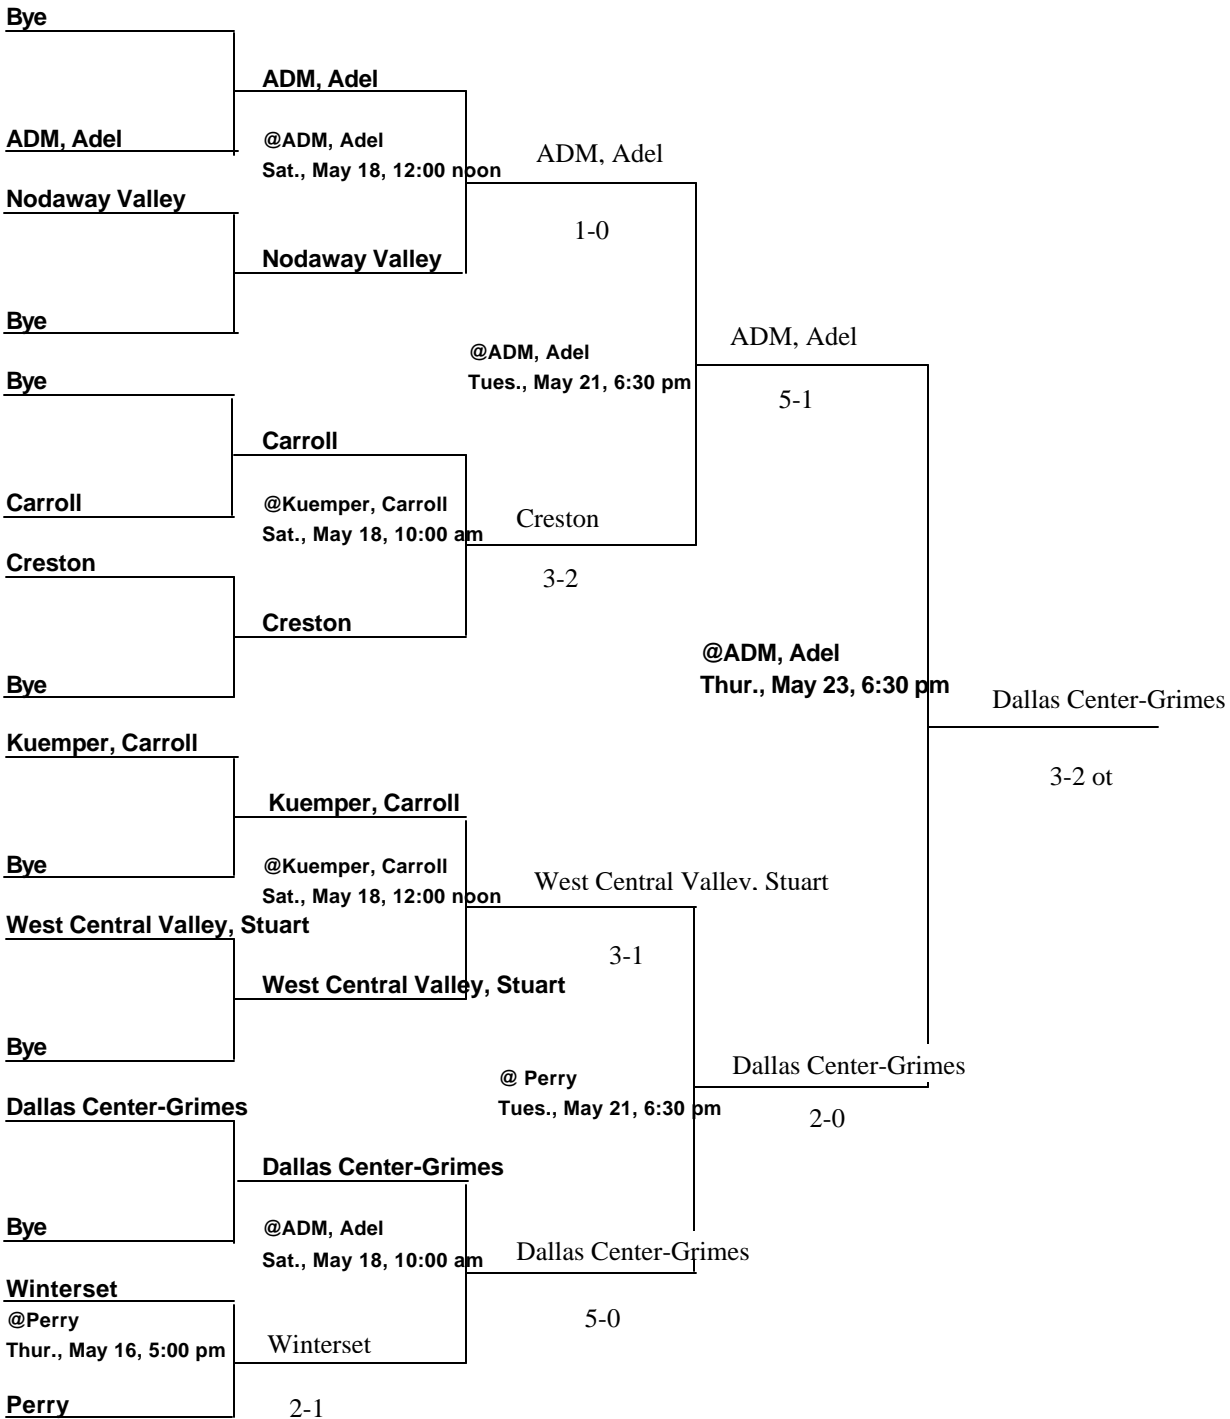

IOWA HIGH SCHOOL ATHLETIC ASSOCIATION

P. O. BOX 10
BOONE, IOWA 50036-0010

Pairings and Schedule of Tournaments/Meets Played
2002 SUBSTATE SOCCER TOURNAMENT - CLASS 1A

Substate #2

Dates: May 16, 18, 21, 23

TOP TEAM IN THE BRACKET IS THE HOME TEAM

ABOVE PAIRINGS AND TIME SCHEDULE ESTABLISHED AS DIRECTED BY THE BOARD OF CONTROL